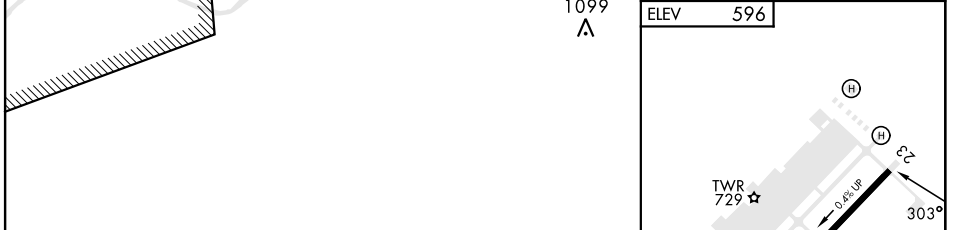

COPTER NDB 303°

LOM CK 335	APCH CRS 303°	Rwy Idg TDZE Arprt Elev	N/A N/A 596	[USA]	SABRE AAF (FORT CAMPBELL) (KEOD)
----------------------	-------------------------	-------------------------------	--	-------	----------------------------------

RADAR required (for procedure entry)

When local altimeter setting not received, use Fort Campbell, KY altimeter setting.

MISSED APPROACH: Climbing left turn to 2200 direct CK LOM and hold.

ATIS 306.5	CAMPBELL APP CON 134.35 307.025	TOWER ★ 124.675 (CTAF) 290.45	GND CON 142.975 267.3	CLNC DEL 237.6	EAGLE RADIO 139.9 285.7	ASR
----------------------	---	---	---------------------------------	--------------------------	-----------------------------------	-----

CATEGORY	COPTER				
H-303°	1080-½	485	(500-½)		
FAF to MAP 5.1 NM					
Knots	45	60	75	90	105
Min:Sec	6:48	5:06	4:05	3:24	2:55

COPTER NDB 303°

SE-1, 11 JUN 2026 to 09 JUL 2026

SE-1, 11 JUN 2026 to 09 JUL 2026