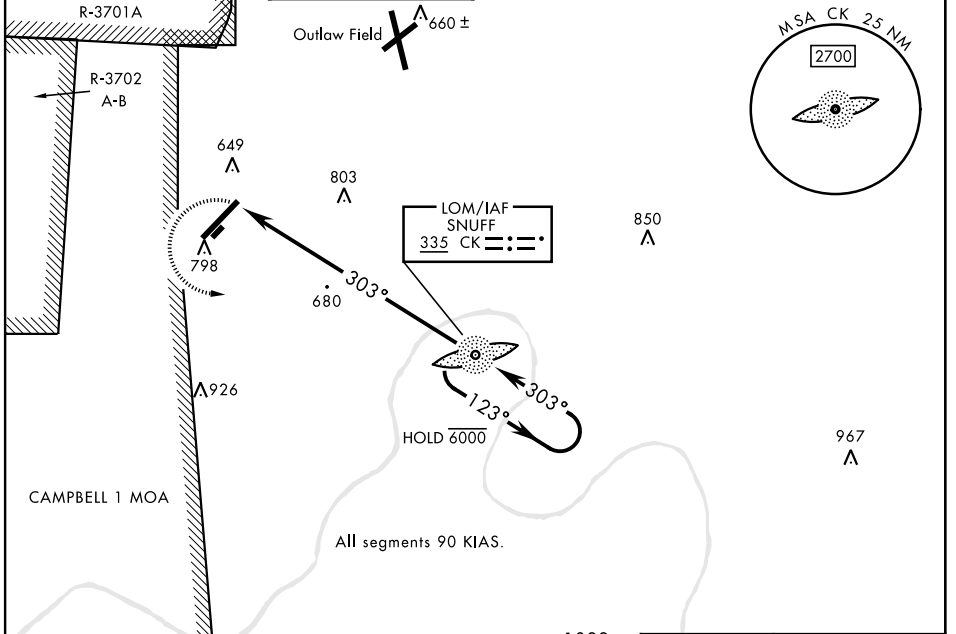

COPTER NDB 303°

LOM CK 335	APCH CRS 303°	Rwy Idg TDZE Arprt Elev	N/A N/A 596	[USA]	SABRE AAF (FORT CAMPBELL) (KEOD)
----------------------	-------------------------	-------------------------------	--	-------	----------------------------------

RADAR required (for procedure entry)

When local altimeter setting not received, use Fort Campbell, KY altimeter setting.

MISSED APPROACH: Climbing left turn to 2200 direct CK LOM and hold.

ATIS 306.5	CAMPBELL APP CON 134.35 307.025	TOWER ★ 124.675 (CTAF) 290.45	GND CON 142.975 267.3	CLNC DEL 237.6	EAGLE RADIO 139.9 285.7	ASR
----------------------	---	---	---------------------------------	--------------------------	-----------------------------------	-----

CATEGORY	COPTER				
H-303°	1080-½	485	(500-½)		
FAF to MAP 5.1 NM					
Knots	45	60	75	90	105
Min:Sec	6:48	5:06	4:05	3:24	2:55

COPTER NDB 303°

SE-1, 11 JUN 2026 to 09 JUL 2026

SE-1, 11 JUN 2026 to 09 JUL 2026