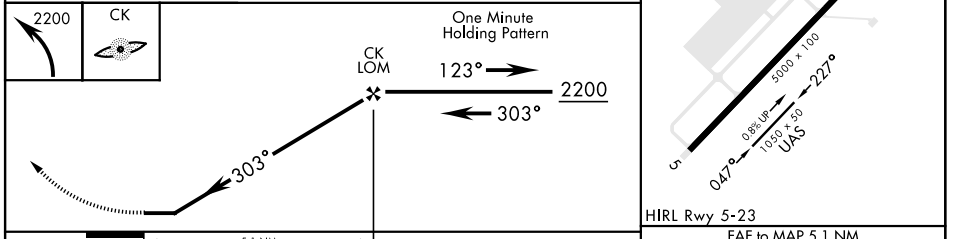

COPTER NDB 303°

LOM CK 335	APCH CRS 303°	Rwy Idg TDZE Arprt Elev	N/A N/A 596	[USA]	SABRE AAF (FORT CAMPBELL) (KEOD)
----------------------	-------------------------	-------------------------------	--	-------	----------------------------------

RADAR required (for procedure entry)

When local altimeter setting not received, use Fort Campbell, KY altimeter setting.

MISSED APPROACH: Climbing left turn to 2200 direct CK LOM and hold.

ATIS 306.5	CAMPBELL APP CON 134.35 307.025	TOWER ★ 124.675 (CTAF) 290.45	GND CON 142.975 267.3	CLNC DEL 237.6	EAGLE RADIO 139.9 285.7	ASR
----------------------	---	---	---------------------------------	--------------------------	-----------------------------------	-----

CATEGORY	COPTER				
H-303°	1080-½	485	(500-½)		
FAF to MAP 5.1 NM					
Knots	45	60	75	90	105
Min:Sec	6:48	5:06	4:05	3:24	2:55

COPTER NDB 303°

SE-1, 11 JUN 2026 to 09 JUL 2026

SE-1, 11 JUN 2026 to 09 JUL 2026