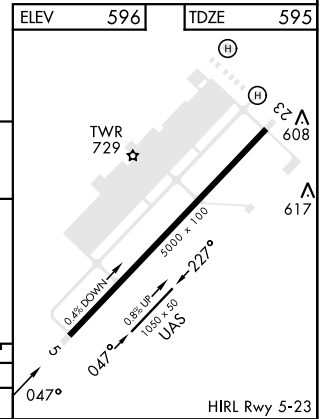

COPTER RNAV (GPS) Y RWY 5

SE-1, 11 JUN 2026 to 09 JUL 2026

SE-1, 11 JUN 2026 to 09 JUL 2026