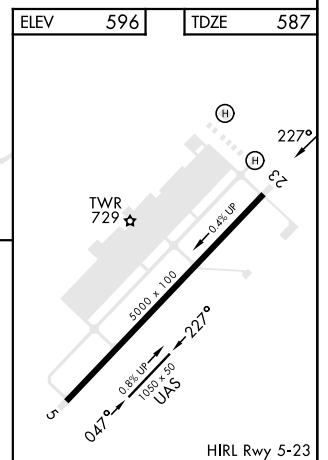

COPTER VOR RWY 23

VOR/DME CKV 110.6 Chan 43	APCH CRS 227°	Rwy Idg TDZE Arprt Elev 5000 587 596	[USA]	SABRE AAF (FORT CAMPBELL) (KEOD)

RADAR required

MISSED APPROACH: Climbing left turn to 2200 direct CKV VOR/DME and hold.

ATIS 306.5	CAMPBELL APP CON 134.35 307.025	TOWER ★ 124.675 (CTAF) 290.45	GND CON 142.975 267.3	CLNC DEL 237.6	EAGLE RADIO 139.9 285.7	ASR

When local altimeter setting not received, use Campbell AAF (Fort Campbell), KY altimeter setting.
VDP NA when using CAMPBELL AAF (Fort Campbell), KY altimeter setting.

CATEGORY	COPTER				
H-23	1060-1	473	(500-1)		
FAF to MAP 4.2 NM					
Knots	45	60	75	90	105
Min:Sec	5:36	4:12	3:22	2:48	2:24

COPTER VOR RWY 23

SE-1, 11 JUN 2026 to 09 JUL 2026

SE-1, 11 JUN 2026 to 09 JUL 2026