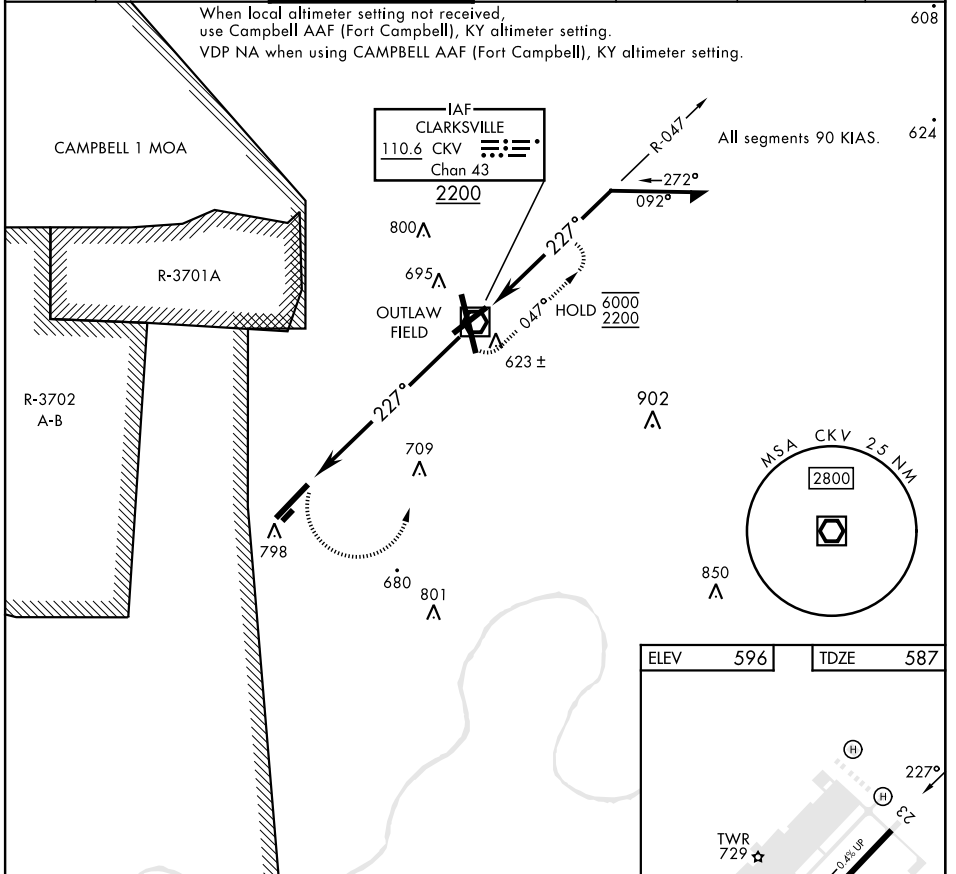

COPTER VOR RWY 23

VOR/DME CKV 110.6 Chan 43	APCH CRS 227°	Rwy Idg TDZE Arprt Elev 5000 587 596	[USA]	SABRE AAF (FORT CAMPBELL) (KEOD)
---	-------------------------	--	-------	----------------------------------

RADAR required

MISSED APPROACH: Climbing left turn to 2200 direct CKV VOR/DME and hold.

ATIS 306.5	CAMPBELL APP CON 134.35 307.025	TOWER ★ 124.675 (CTAF) 290.45	GND CON 142.975 267.3	CLNC DEL 237.6	EAGLE RADIO 139.9 285.7	ASR
----------------------	---	---	---------------------------------	--------------------------	-----------------------------------	-----

When local altimeter setting not received, use Campbell AAF (Fort Campbell), KY altimeter setting.
VDP NA when using CAMPBELL AAF (Fort Campbell), KY altimeter setting.

CATEGORY	COPTER				
H-23	1060-1	473	(500-1)		
FAF to MAP 4.2 NM					
Knots	45	60	75	90	105
Min:Sec	5:36	4:12	3:22	2:48	2:24

COPTER VOR RWY 23

SE-1, 11 JUN 2026 to 09 JUL 2026

SE-1, 11 JUN 2026 to 09 JUL 2026