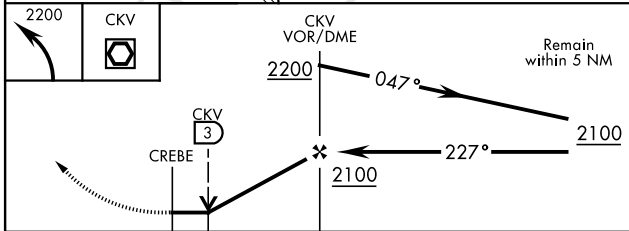

COPTER VOR RWY 23

VOR/DME CKV 110.6 Chan 43	APCH CRS 227°	Rwy Idg TDZE Arprt Elev 5000 587 596	[USA]	SABRE AAF (FORT CAMPBELL) (KEOD)

RADAR required

MISSED APPROACH: Climbing left turn to 2200 direct CKV VOR/DME and hold.

ATIS 306.5	CAMPBELL APP CON 134.35 307.025	TOWER ★ 124.675 (CTAF) 290.45	GND CON 142.975 267.3	CLNC DEL 237.6	EAGLE RADIO 139.9 285.7	ASR

When local altimeter setting not received, use Campbell AAF (Fort Campbell), KY altimeter setting.
VDP NA when using CAMPBELL AAF (Fort Campbell), KY altimeter setting.

CATEGORY	COPTER				
H-23	1060-1	473	(500-1)		
FAF to MAP 4.2 NM					
Knots	45	60	75	90	105
Min:Sec	5:36	4:12	3:22	2:48	2:24

COPTER VOR RWY 23

SE-1, 11 JUN 2026 to 09 JUL 2026

SE-1, 11 JUN 2026 to 09 JUL 2026