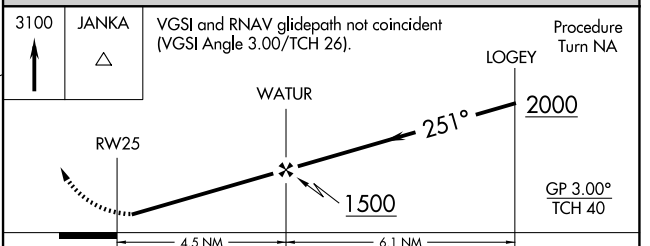

CATEGORY	A	B	C	D
LPV DA	315-1 310 (400-1)			
LNAV/VNAV DA	404-1 1/2 399 (400-1 1/2)			
LNAV MDA	440-1	435 (500-1)	440-1 1/4 435 (500-1 1/4)	440-1 1/2 435 (500-1 1/2)
CIRCLING	460-1 455 (500-1)	480-1 475 (500-1)	620-1 3/4 615 (700-1 3/4)	660-2 655 (700-2)

SE-3, 11 JUN 2026 to 09 JUL 2026

SE-3, 11 JUN 2026 to 09 JUL 2026