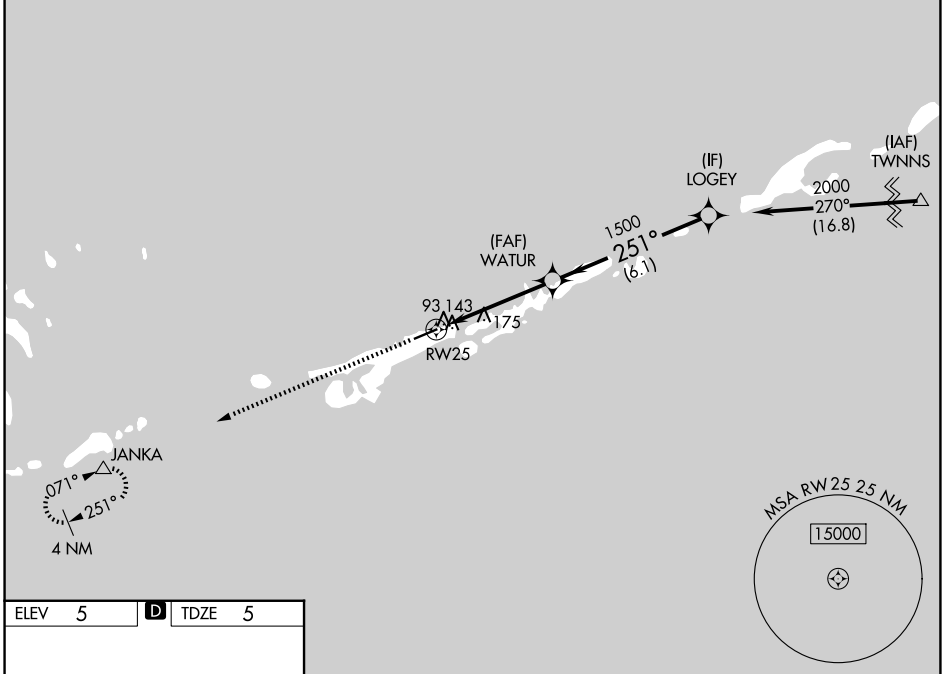

WAAS CH 58312 W25A	APP CRS 251°	Rwy Ldg TDZE Apt Elev	5008 5 5
--	------------------------	-----------------------------	-------------------------------------

RNAV (GPS) RWY 25

THE FLORIDA KEYS MARATHON INTL (MTH)

⚠ DME/DME RNP-0.3 NA. Helicopter visibility reduction below 3/4 SM NA. When local altimeter setting not received, use Key West Intl altimeter setting: increase LPV DA to 408 feet, LNAV/VNAV DA to 497 feet and all MDAs 100 feet; increase LPV all Cats visibility 1/2 SM, increase LNAV/VNAV all Cats, LNAV Cat C/D, and Circling Cat C visibility 1/4 SM, and Circling Cat D visibility 1/2 SM. Baro-VNAV NA below -1.5°C (5°F) and above 48°C (118°F). Baro-VNAV NA when using Key West Intl altimeter setting.

⚠ MISSED APPROACH: Climb to 3100 direct JANKA and hold.

ASOS 135.525	MIAMI CENTER 133.5 306.9	UNICOM 122.975 (CTAF) 0
------------------------	------------------------------------	-----------------------------------

SE-3, 11 JUN 2026 to 09 JUL 2026

SE-3, 11 JUN 2026 to 09 JUL 2026