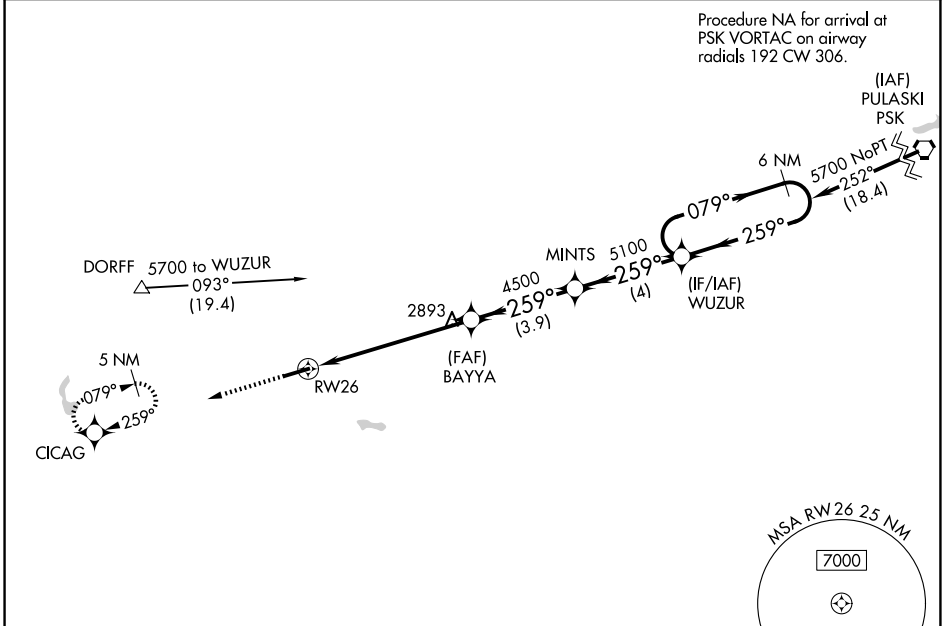

WAAS CH 72802 W26A	APP CRS 259°	Rwy Ldg TDZE Apt Elev	5252 2519 2558
--	------------------------	-----------------------------	---

RNAV (GPS) RWY 26

MOUNTAIN EMPIRE (MKJ)

<p>⚠ For uncompensated Baro-VNAV systems, LNAV/VNAV NA below -20°C (-4°F) or above 54°C (130°F). Circling NA north of Rwy 8-26. Rwy 26 helicopter visibility reduction below 3/4 SM NA. DME/DME RNP-0.3 NA.</p>		<p>MISSED APPROACH: Climb to 6200 direct CICAG and hold, continue climb-in-hold to 6200.</p>
AWOS-3 123.875	ATLANTA CENTER 127.85 269.3	UNICOM 122.7 (CTAF) 0

NE-3, 11 JUN 2026 to 09 JUL 2026

NE-3, 11 JUN 2026 to 09 JUL 2026

ELEV 2558	TDZE 2519
-----------	-----------

CATEGORY	A	B	C	D
LPV DA	3096-2		577 (600-2)	NA
LNAV/VNAV DA	3159-2½		640 (700-2½)	NA
LNAV MDA	3140-1	621 (600-1)	3140-1¾ 621 (600-1¾)	NA
CIRCLING	3260-1	702 (800-1)	4440-3 1882 (1900-3)	NA

REIL Rws 8 and 26
MIRL Rwy 8-26 0