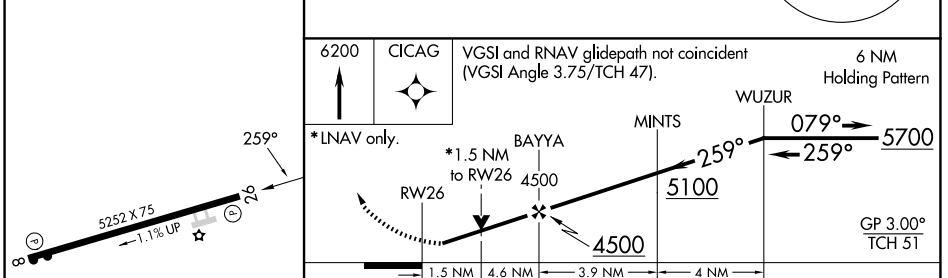

WAAS CH 72802 W26A	APP CRS 259°	Rwy Ldg TDZE Apt Elev	5252 2519 2558
--	------------------------	-----------------------------	---

RNAV (GPS) RWY 26

MOUNTAIN EMPIRE (MKJ)

<p>⚠ For uncompensated Baro-VNAV systems, LNAV/VNAV NA below -20°C (-4°F) or above 54°C (130°F). Circling NA north of Rwy 8-26. Rwy 26 helicopter visibility reduction below 3/4 SM NA. DME/DME RNP-0.3 NA.</p>		<p>MISSED APPROACH: Climb to 6200 direct CICAG and hold, continue climb-in-hold to 6200.</p>
AWOS-3 123.875	ATLANTA CENTER 127.85 269.3	UNICOM 122.7 (CTAF) 0

NE-3, 11 JUN 2026 to 09 JUL 2026

NE-3, 11 JUN 2026 to 09 JUL 2026

ELEV 2558	TDZE 2519
-----------	-----------

CATEGORY	A	B	C	D
LPV DA	3096-2		577 (600-2)	NA
LNAV/VNAV DA	3159-2½		640 (700-2½)	NA
LNAV MDA	3140-1	621 (600-1)	3140-1¾ 621 (600-1¾)	NA
CIRCLING	3260-1	702 (800-1)	4440-3 1882 (1900-3)	NA