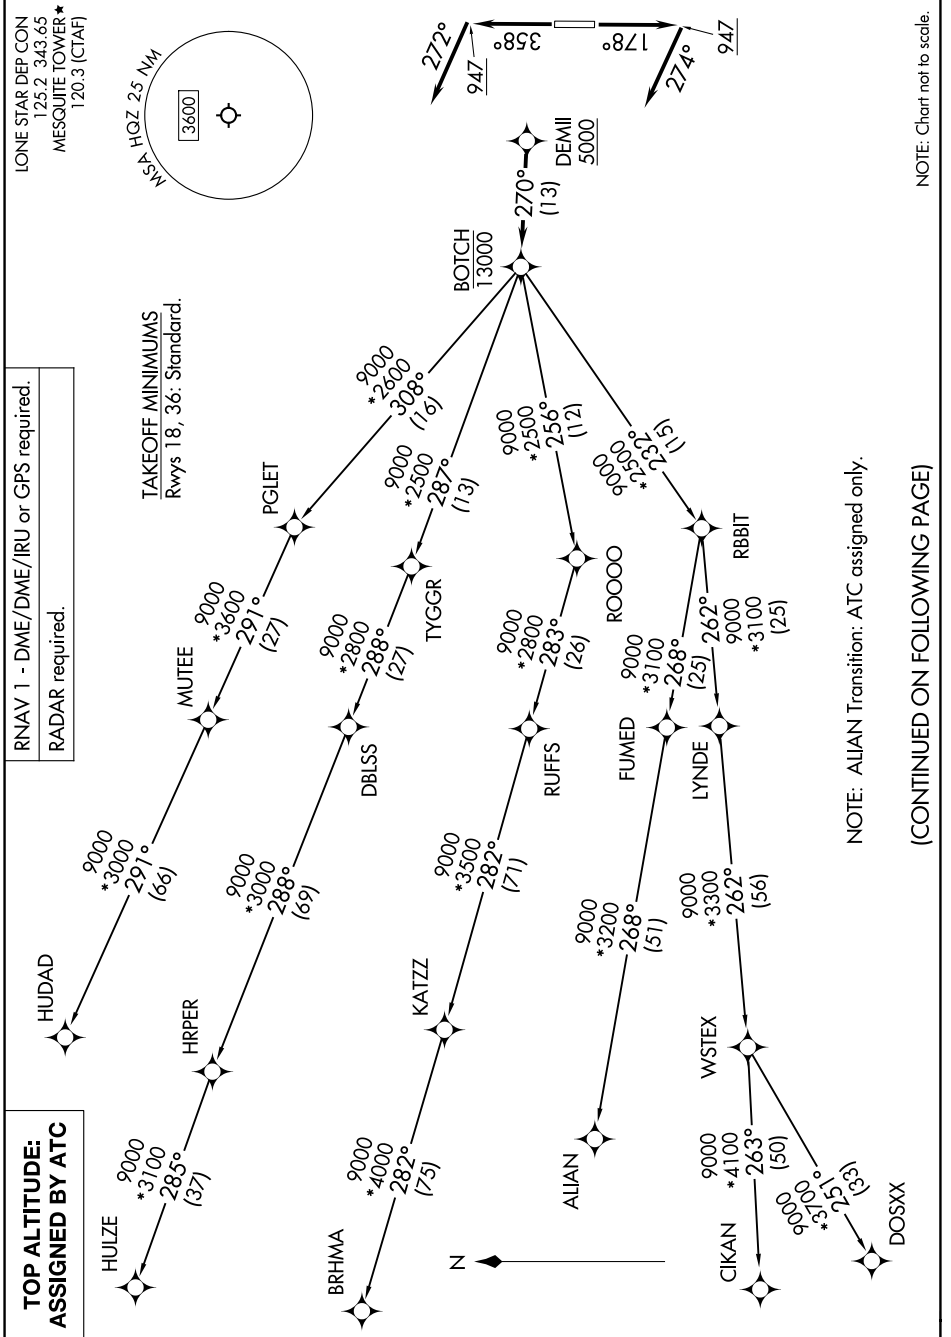

BOTCH TWO DEPARTURE (RNAV)

MESQUITE, TEXAS

9200 JUN 60 2020 UNT 14 2-CC-2

BOTCH TWO DEPARTURE (RNAV)

(CONTINUED ON FOLLOWING PAGE)

SC-2, 11 JUN 2026 to 09 JUL 2026