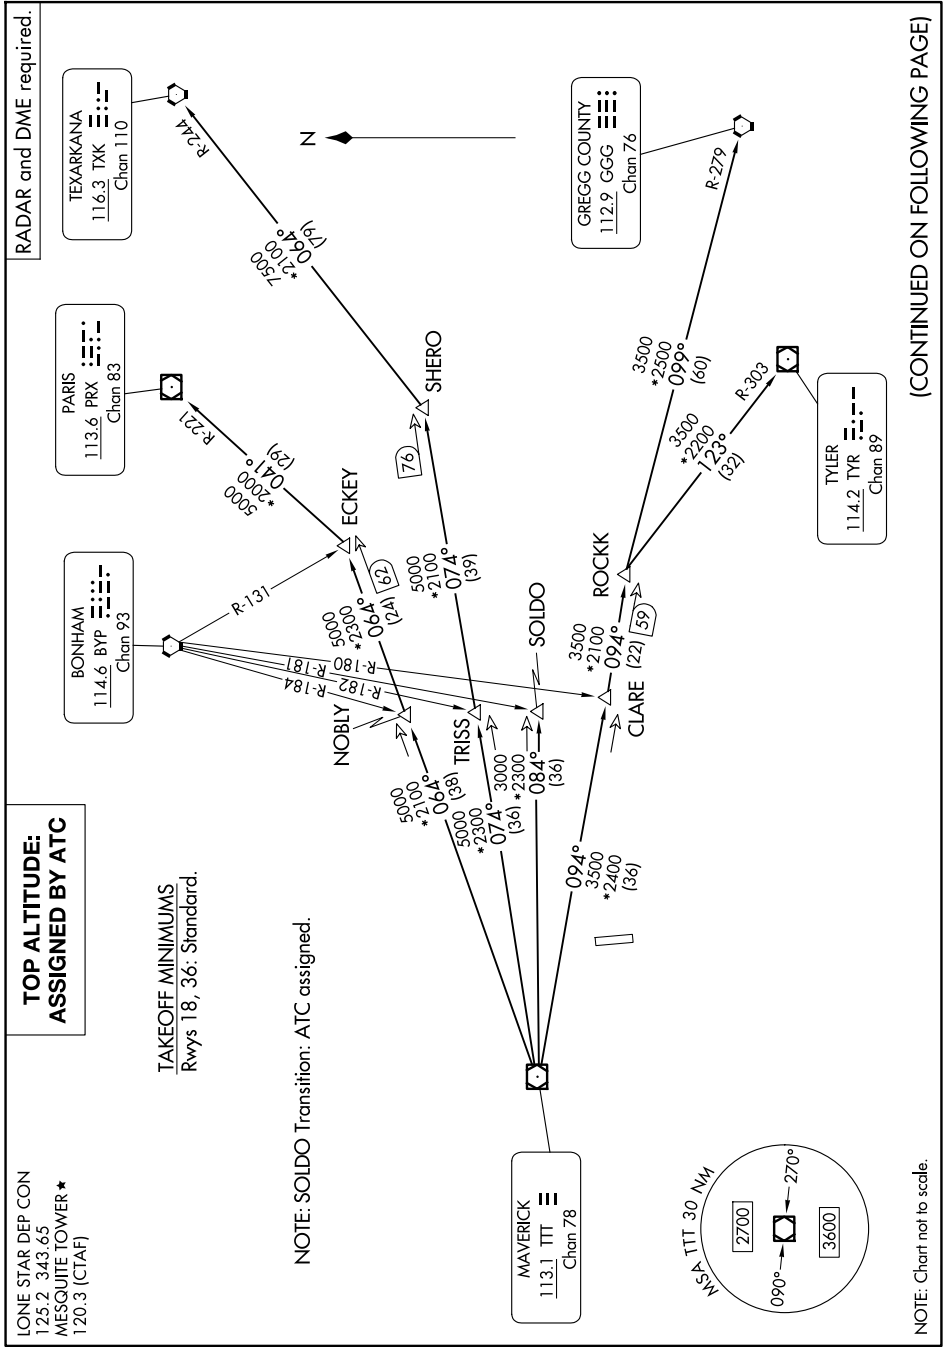

GARLAND SIX DEPARTURE

(CONTINUED ON FOLLOWING PAGE)

SC-2, 11 JUN 2026 to 09 JUL 2026

SC-2, 11 JUN 2026 to 09 JUL 2026

GARLAND SIX DEPARTURE