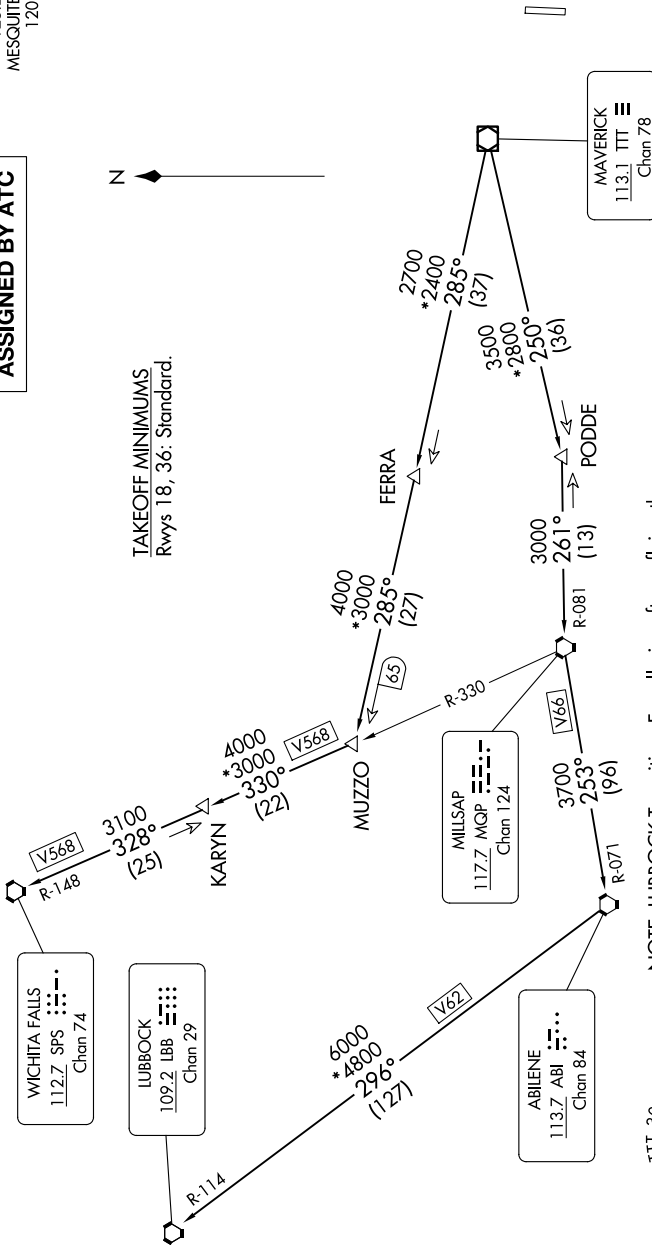

KINGDOM FIVE DEPARTURE

LONE STAR DEP CON
125.2 343.65
MESQUITE TOWER ★
120.3 (CTAF)

**TOP ALTITUDE:
ASSIGNED BY ATC**

RADAR and DME required.

TAKEOFF MINIMUMS
Rwys 18, 36: Standard.

- NOTE: LUBBOCK Transition: For all aircraft overlying the MQP VORTAC westbound or direct.
- NOTE: MILLSAP Transition: For all aircraft overlying the MQP VORTAC westbound or direct.
- NOTE: PODDE Transition: ATC assigned.
- NOTE: WICHITA FALLS Transition: For all aircraft landing within the Wichita Falls terminal area or overlying the SPS VORTAC.
- NOTE: For all aircraft requesting 17000 and below.

NOTE: Chart not to scale.

(CONTINUED ON FOLLOWING PAGE)

KINGDOM FIVE DEPARTURE