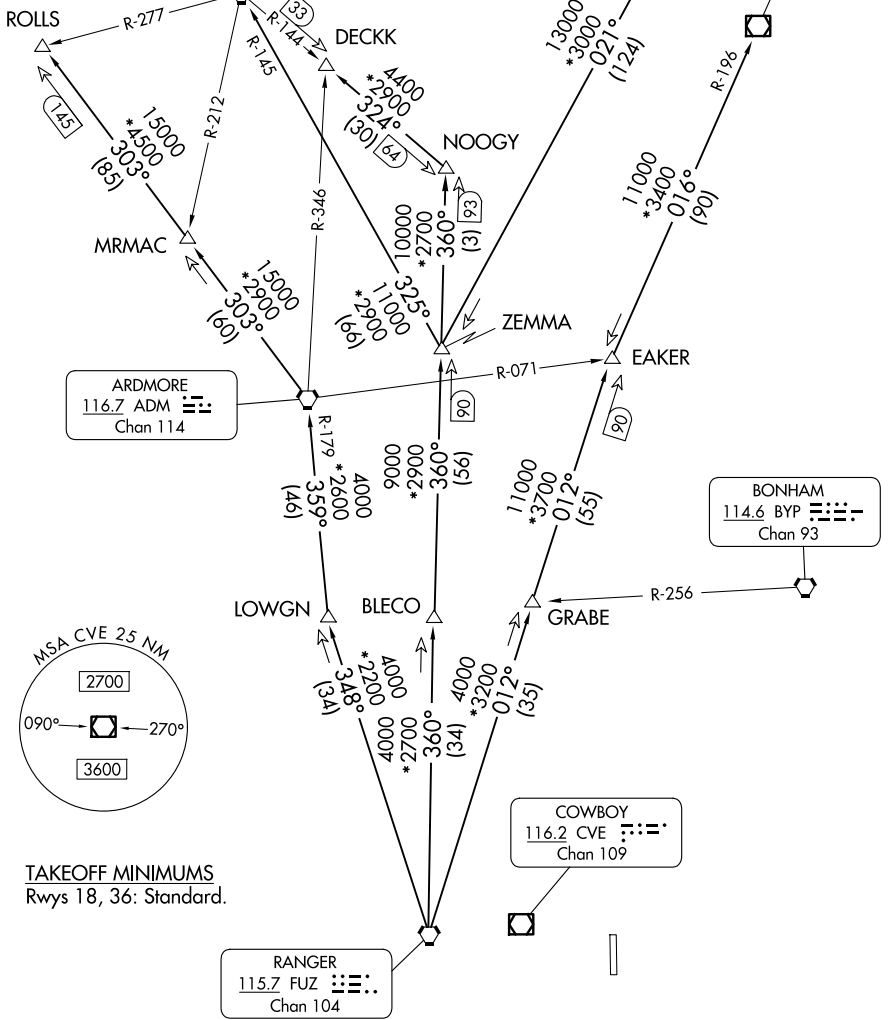

# TEXOMA FIVE DEPARTURE

LONE STAR DEP CON  
125.2 343.65  
MESQUITE TOWER ★  
120.3 (CTAF)

**TOP ALTITUDE:  
ASSIGNED BY ATC**

TULSA  
114.4 TUL  
Chan 91

RADAR and DME required.

WILL ROGERS  
114.1 IRW  
Chan 88

OKMULGEE  
114.9 OKM  
Chan 96

SC-2, 11 JUN 2026 to 09 JUL 2026

SC-2, 11 JUN 2026 to 09 JUL 2026

NOTE: Chart not to scale.

(CONTINUED ON FOLLOWING PAGE)

# TEXOMA FIVE DEPARTURE