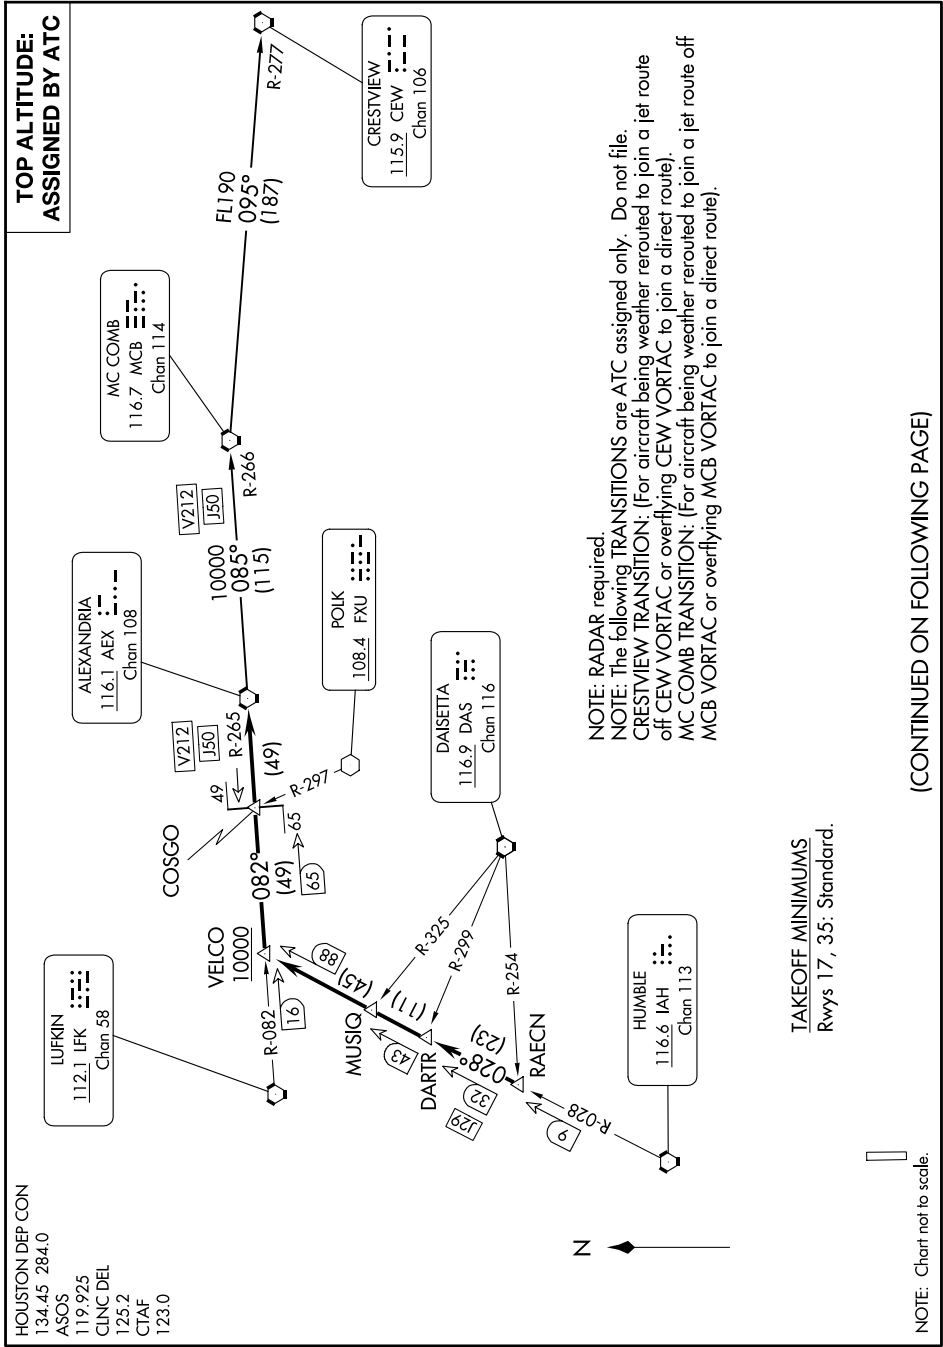

ALEXANDRIA THREE DEPARTURE

HOUSTON DEP CON
134.45 284.0
ASOS
119.925
CLNC DEL
125.2
CTAF
123.0

ALEXANDRIA THREE DEPARTURE

NOTE: RADAR required.
NOTE: The following TRANSITIONS are ATC assigned only. Do not file.
CRESTVIEW TRANSITION: (For aircraft being weather rerouted to join a jet route off CEW VORTAC or overflying CEW VORTAC to join a direct route).
MC COMB TRANSITION: (For aircraft being weather rerouted to join a jet route off MCB VORTAC or overflying MCB VORTAC to join a direct route).