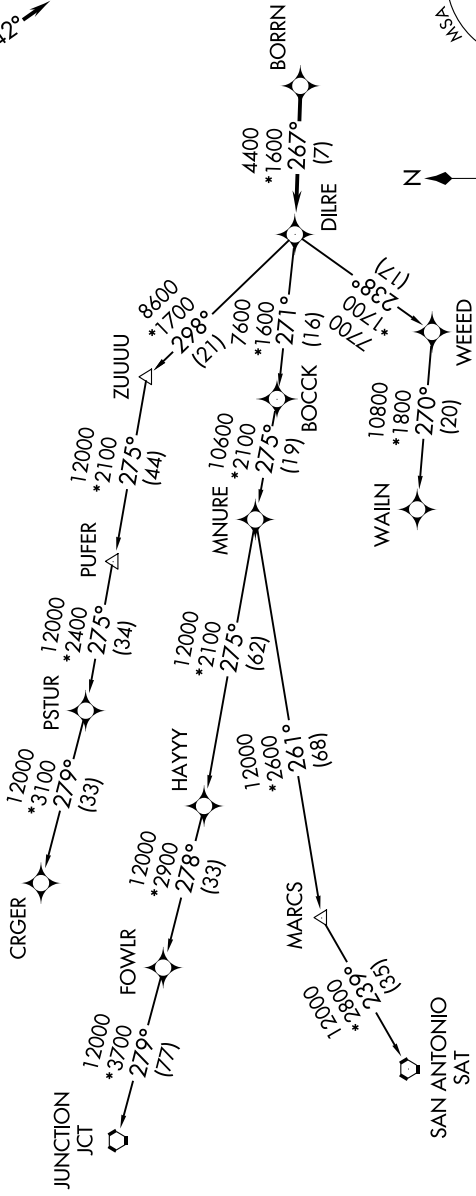

BORRN SIX DEPARTURE (RNAV)

9202 UN 60 of 2026 UN 11 '9-CS

ASOS  
118.525  
CTAF  
122.725  
CLNC DEL  
124.0

HOUSTON DEP CON  
134.45 284.0

RNAV 1 - DME/DME/IRU or GPS.  
RADAR required.

TAKEOFF MINIMUMS  
Rwys 14, 32: Standard with minimum  
climb of 500'/NM to 560.

NOTE: Chart not to scale.

NOTE: CRGR-TRANSITION ATC assigned only  
for aircraft departing 54T, AXH, EFD, GLS,  
HPY, IWS, LBX, LVJ, SGR, TME, T00, T41.

(CONTINUED ON FOLLOWING PAGE)

BORRN SIX DEPARTURE (RNAV)