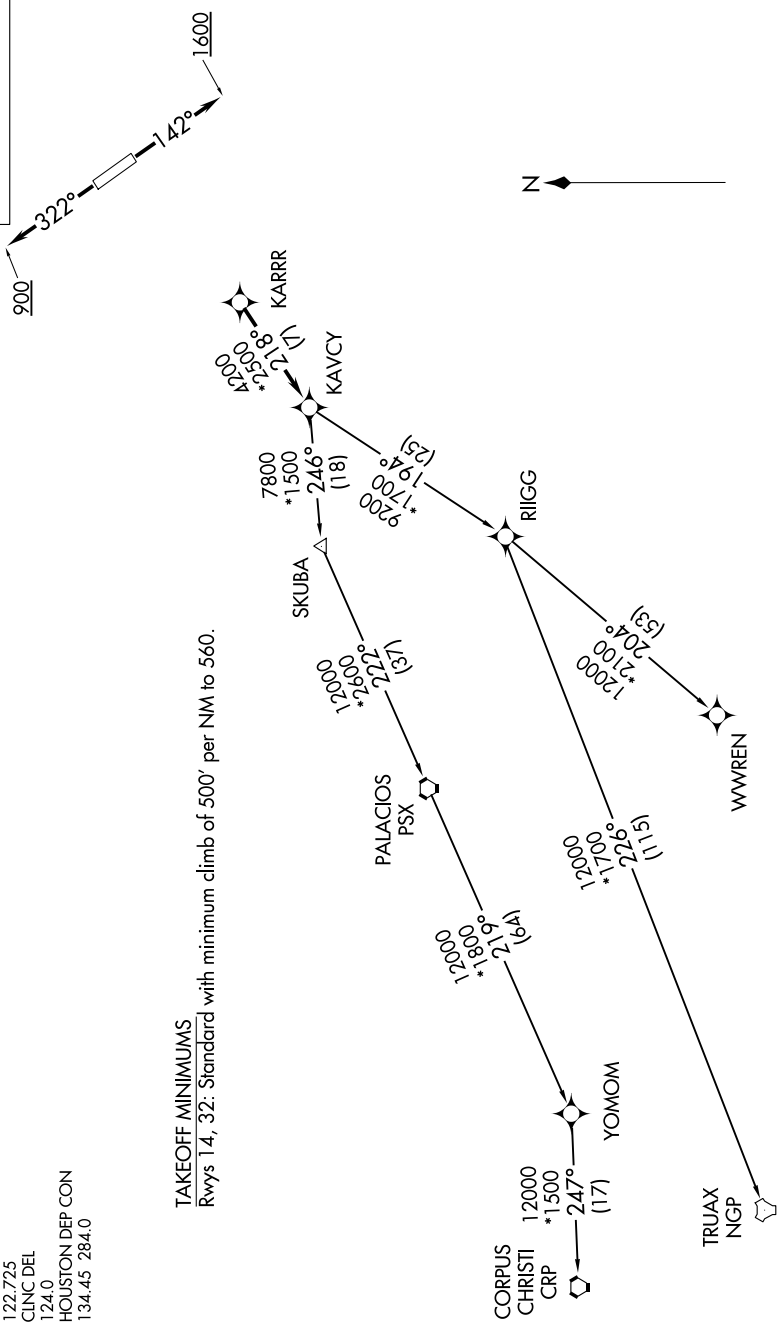

KARR SEVEN DEPARTURE (RNAV)

SC-5, 11 JUN 2026 to 09 JUL 2026

RNAV-1 DME/DME/IRU or GPS.
RADAR required.

ASOS
118.525
CTAF
122.725
CLNC DEL
124.0
HOUSTON DEP CON
134.45 284.0

TAKEOFF MINIMUMS
Rwys 14, 32: Standard with minimum climb of 500' per NM to 560.

**TOP ALTITUDE:
ASSIGNED BY ATC**

NOTE: Chart not to scale.

(NARRATIVE ON FOLLOWING PAGE)

SC-5, 11 JUN 2026 to 09 JUL 2026