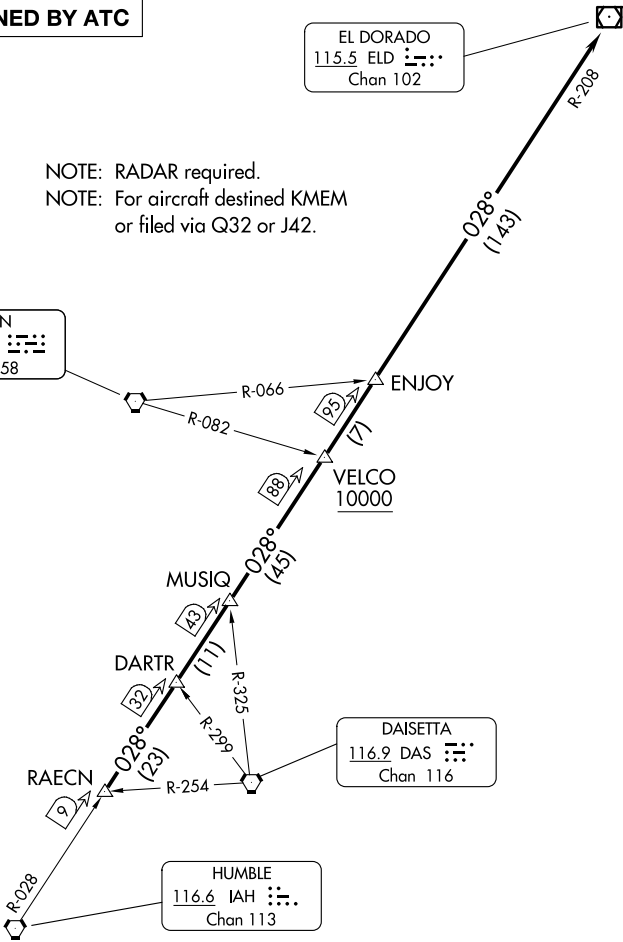

EL DORADO ONE DEPARTURE

AWOS-3
123.625
CLNC DEL
120.8
CTAF
123.0
HOUSTON DEP CON
123.8 257.7

**TOP ALTITUDE:
ASSIGNED BY ATC**

EL DORADO
115.5 ELD :
Chan 102

NOTE: RADAR required.
NOTE: For aircraft destined KMEM
or filed via Q32 or J42.

LUFKIN
112.1 LFK :
Chan 58

DAISSETA
116.9 DAS :
Chan 116

HUMBLE
116.6 IAH :
Chan 113

TAKEOFF MINIMUMS
Rwys 9, 27: Standard.

NOTE: Chart not to scale.

(CONTINUED ON FOLLOWING PAGE)

SC-5, 11 JUN 2026 to 09 JUL 2026

SC-5, 11 JUN 2026 to 09 JUL 2026