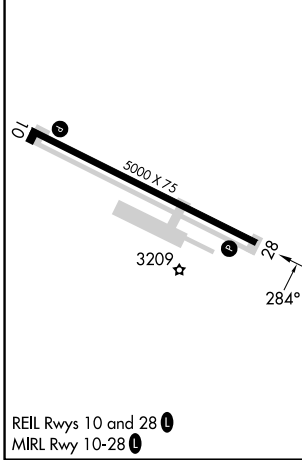

WAAS CH 42815 W28A	APP CRS 284°	Rwy Ldg TDZE Apt Elev	5000 3165 3167

RNAV (GPS) RWY 28

MOUNTAIN HOME MUNI (U76)

RNP APCH-GPS.	MISSED APPROACH: Climb to 4300 then climbing right turn 8900 direct ATETY and hold, continue climb-in-hold to 8900.
▼ Rwy 28 helicopter visibility reduction below 3/4 SM NA. ▲ NA Baro-VNAV NA. Use Mountain Home AFB altimeter setting.	

KMUO ATIS 273.5	MOUNTAIN HOME APP CON * 124.8 259.1	AUNICOM 122.8 (CTAF) 0

CATEGORY	A	B	C	D
LPV DA		3458-7/8	293 (300-7/8)	
LNAV/VNAV DA		3517-1	352 (400-1)	
LNAV MDA	3580-1	415 (500-1)	3580-1 1/8	415 (500-1 1/8)
CIRCLING	3640-1 473 (500-1)	3780-1 613 (700-1)	3780-1 3/4 613 (700-1 3/4)	4180-3 1013 (1100-3)

NW-1, 11 JUN 2026 to 09 JUL 2026

NW-1, 11 JUN 2026 to 09 JUL 2026