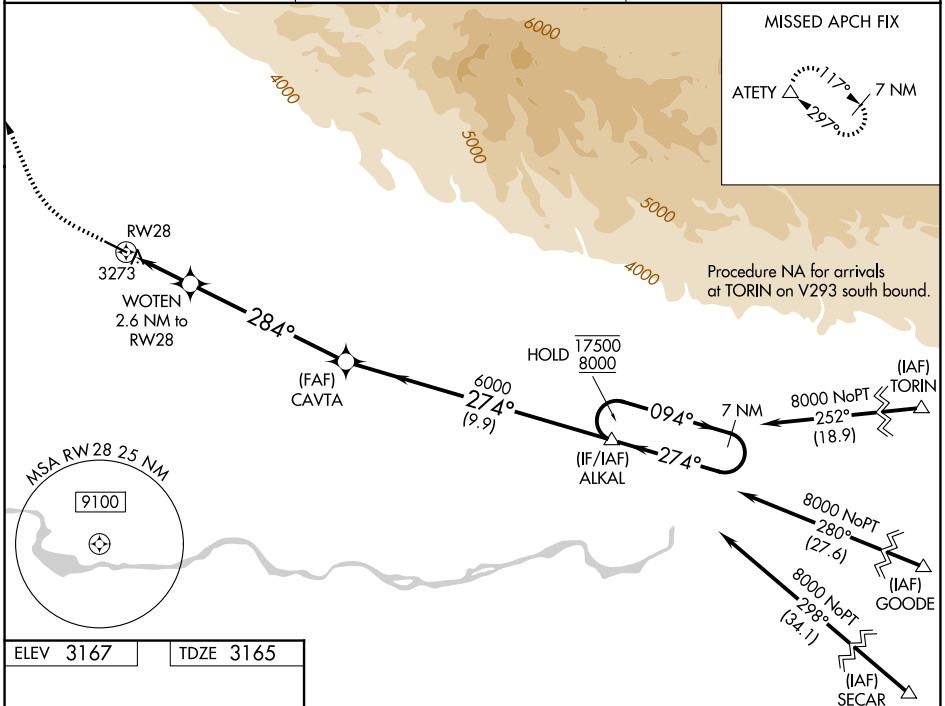

WAAS CH 42815 W28A	APP CRS 284°	Rwy Ldg TDZE Apt Elev	5000 3165 3167

RNAV (GPS) RWY 28

MOUNTAIN HOME MUNI (U76)

RNP APCH-GPS.	MISSED APPROACH: Climb to 4300 then climbing right turn 8900 direct ATETY and hold, continue climb-in-hold to 8900.
▼ Rwy 28 helicopter visibility reduction below 3/4 SM NA. ▲ NA Baro-VNAV NA. Use Mountain Home AFB altimeter setting.	

KMUO ATIS 273.5	MOUNTAIN HOME APP CON * 124.8 259.1	AUNICOM 122.8 (CTAF) 0

CATEGORY	A	B	C	D
LPV DA		3458-7/8	293 (300-7/8)	
LNAV/VNAV DA		3517-1	352 (400-1)	
LNAV MDA	3580-1	415 (500-1)	3580-1 1/8	415 (500-1 1/8)
CIRCLING	3640-1 473 (500-1)	3780-1 613 (700-1)	3780-1 3/4 613 (700-1 3/4)	4180-3 1013 (1100-3)

NW-1, 11 JUN 2026 to 09 JUL 2026

NW-1, 11 JUN 2026 to 09 JUL 2026