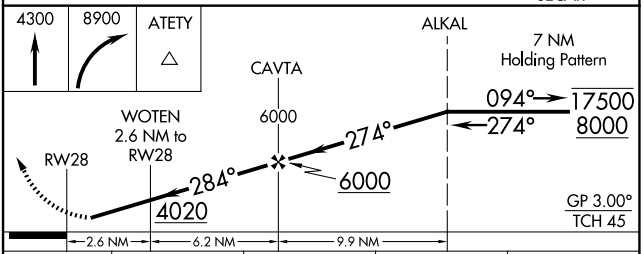

WAAS CH 42815 W28A	APP CRS 284°	Rwy Ldg TDZE Apt Elev	5000 3165 3167

RNAV (GPS) RWY 28

MOUNTAIN HOME MUNI (U76)

RNP APCH-GPS.	MISSED APPROACH: Climb to 4300 then climbing right turn 8900 direct ATETY and hold, continue climb-in-hold to 8900.
▼ Rwy 28 helicopter visibility reduction below 3/4 SM NA. ▲ NA Baro-VNAV NA. Use Mountain Home AFB altimeter setting.	

KMUO ATIS 273.5	MOUNTAIN HOME APP CON * 124.8 259.1	AUNICOM 122.8 (CTAF) 0

CATEGORY	A	B	C	D
LPV DA		3458-7/8	293 (300-7/8)	
LNAV/VNAV DA		3517-1	352 (400-1)	
LNAV MDA	3580-1	415 (500-1)	3580-1 1/8	415 (500-1 1/8)
CIRCLING	3640-1 473 (500-1)	3780-1 613 (700-1)	3780-1 3/4 613 (700-1 3/4)	4180-3 1013 (1100-3)

NW-1, 11 JUN 2026 to 09 JUL 2026

NW-1, 11 JUN 2026 to 09 JUL 2026