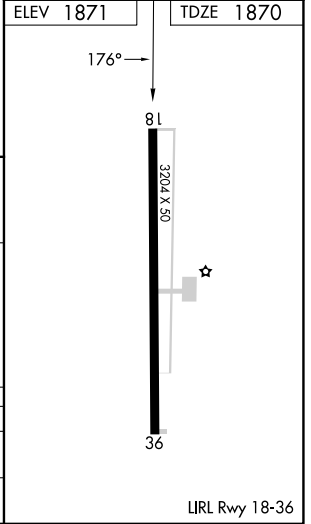

WAAS CH 93822 W18A	APP CRS 176°	Rwy Ldg TDZE Apt Elev	3204 1870 1871

RNAV (GPS) RWY 18

WINTERS MUNI (77F)

RNP APCH - GPS.	MISSED APPROACH: Climb to 3400 direct FILEP and hold.
▼ Use ABI altimeter setting; when not received, use COM altimeter setting and increase all MDA's 20 feet.	

ABI ASOS 118.25	ABILENE APP CON 127.2 282.3	CTAF 122.9

CATEGORY	A	B	C	D
LP MDA	2480-1	610 (700-1)		NA
LNAV MDA	2480-1	610 (700-1)		NA

SC-3, 11 JUN 2026 to 09 JUL 2026