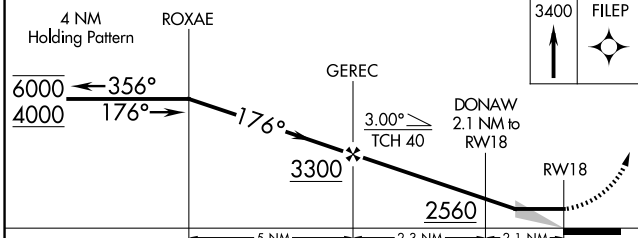

WAAS CH 93822 W18A	APP CRS 176°	Rwy Ldg TDZE Apt Elev	3204 1870 1871
--	------------------------	-----------------------------	---

RNAV (GPS) RWY 18

WINTERS MUNI (77F)

RNP APCH - GPS.	MISSED APPROACH: Climb to 3400 direct FILEP and hold.
▼ Use ABI altimeter setting; when not received, use COM altimeter setting and increase all MDA's 20 feet.	

ABI ASOS 118.25	ABILENE APP CON 127.2 282.3	CTAF 122.9
---------------------------	---------------------------------------	----------------------

CATEGORY	A	B	C	D
LP MDA	2480-1	610 (700-1)		NA
LNAV MDA	2480-1	610 (700-1)		NA