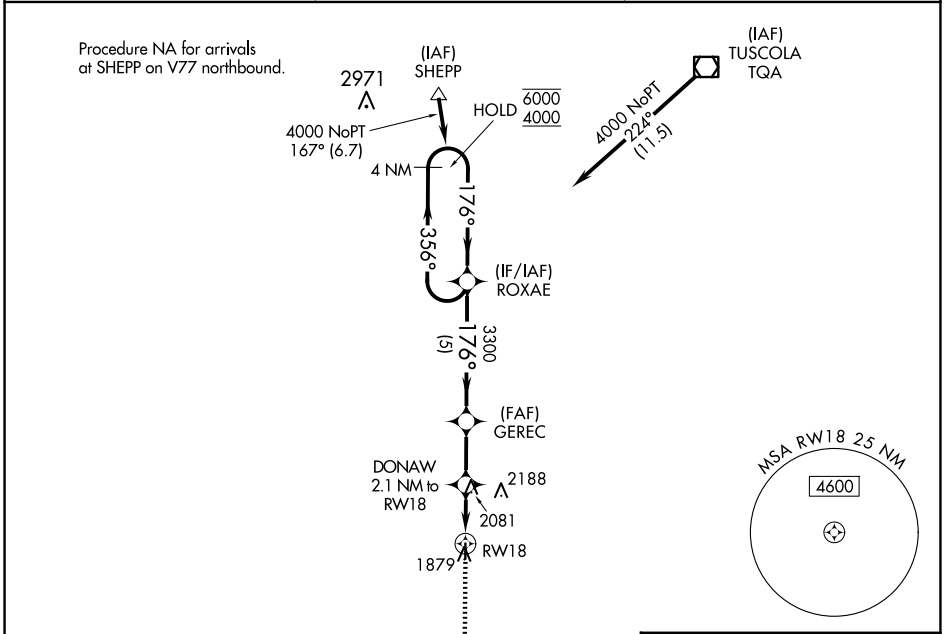

WAAS CH 93822 W18A	APP CRS 176°	Rwy Ldg TDZE Apt Elev	3204 1870 1871
--	------------------------	-----------------------------	---

RNAV (GPS) RWY 18

WINTERS MUNI (77F)

RNP APCH - GPS.	MISSED APPROACH: Climb to 3400 direct FILEP and hold.
▼ Use ABI altimeter setting; when not received, use COM altimeter setting and increase all MDA's 20 feet.	

ABI ASOS 118.25	ABILENE APP CON 127.2 282.3	CTAF 122.9
---------------------------	---------------------------------------	----------------------

CATEGORY	A	B	C	D
LP MDA	2480-1	610 (700-1)		NA
LNAV MDA	2480-1	610 (700-1)		NA

SC-3, 11 JUN 2026 to 09 JUL 2026