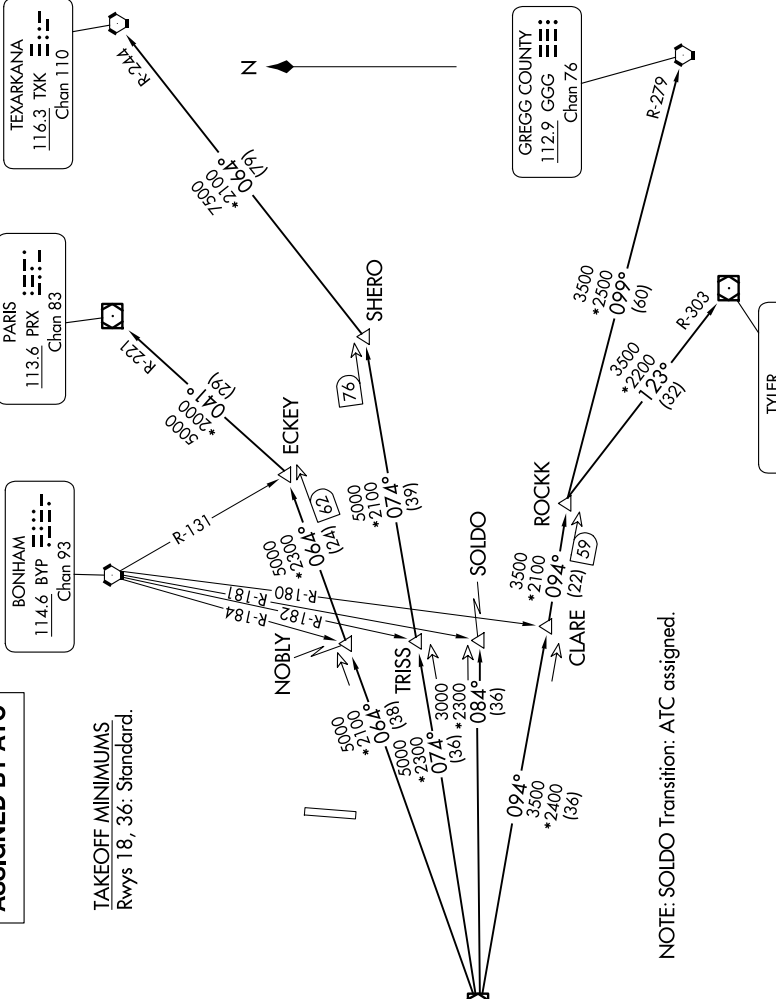

GARLAND SIX DEPARTURE

SC-2, 11 JUN 2026 to 09 JUL 2026

TOP ALTITUDE: ASSIGNED BY ATC

TAKEOFF MINIMUMS
Rwys 18, 36: Standard.

RADAR and DME required.

TEXARKANA
116.3 TKX
Chan 110

PARIS
113.6 PRX
Chan 83

BONHAM
114.6 BYP
Chan 93

MAVERICK
113.1 TTT
Chan 78

GREGG COUNTY
112.9 GGG
Chan 76

TYLER
114.2 TYR
Chan 89

NOTE: SOLDO Transition: ATC assigned.

(CONTINUED ON FOLLOWING PAGE)

SC-2, 11 JUN 2026 to 09 JUL 2026

NOTE: Chart not to scale.