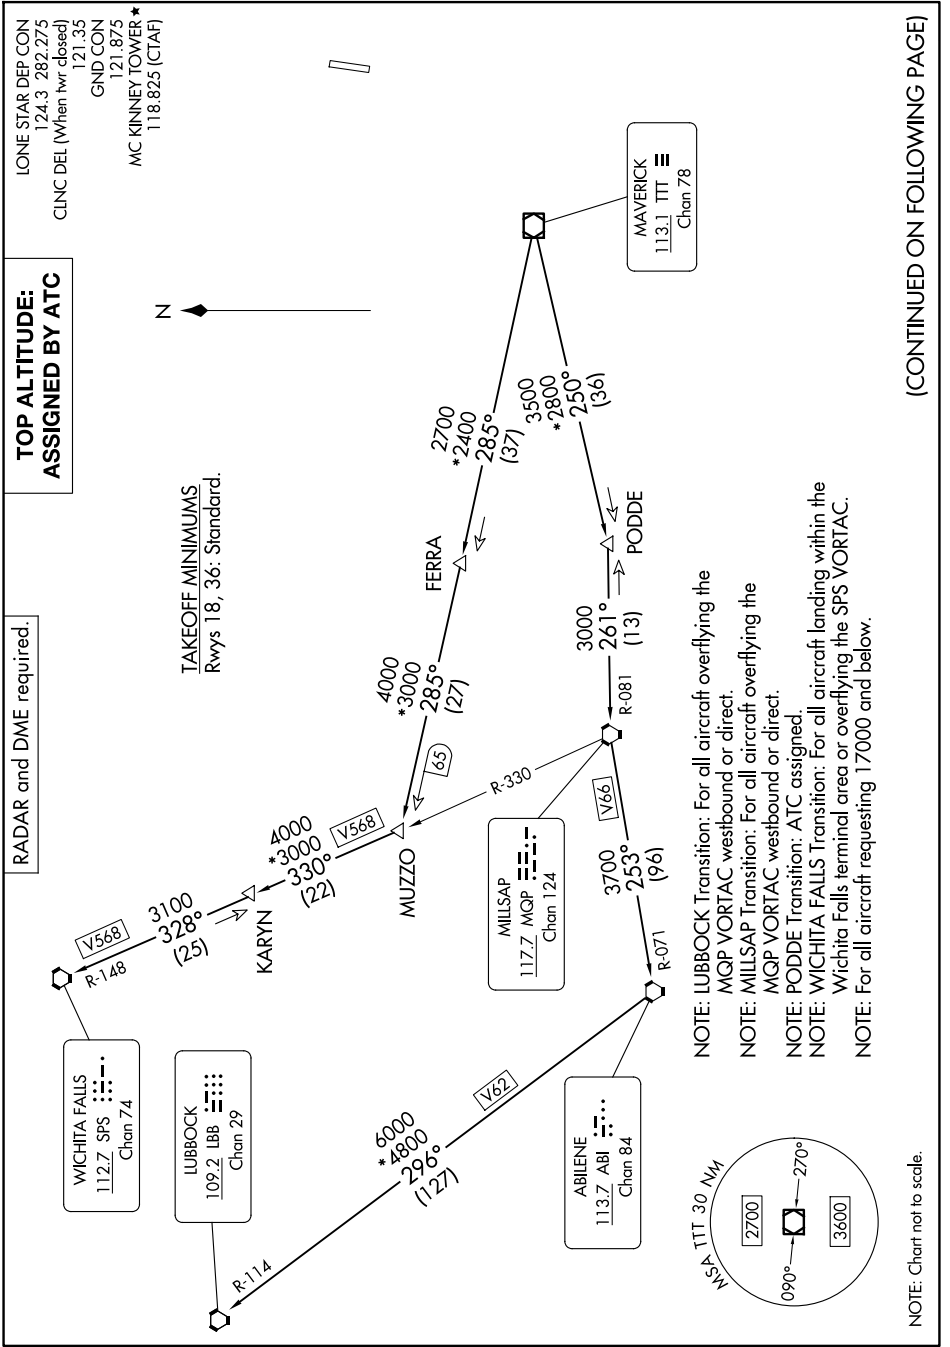

KINGDOM FIVE DEPARTURE

SC-2, 11 JUN 2026 to 09 JUL 2026

NOTE: Chart not to scale.

(CONTINUED ON FOLLOWING PAGE)

KINGDOM FIVE DEPARTURE

SC-2, 11 JUN 2026 to 09 JUL 2026