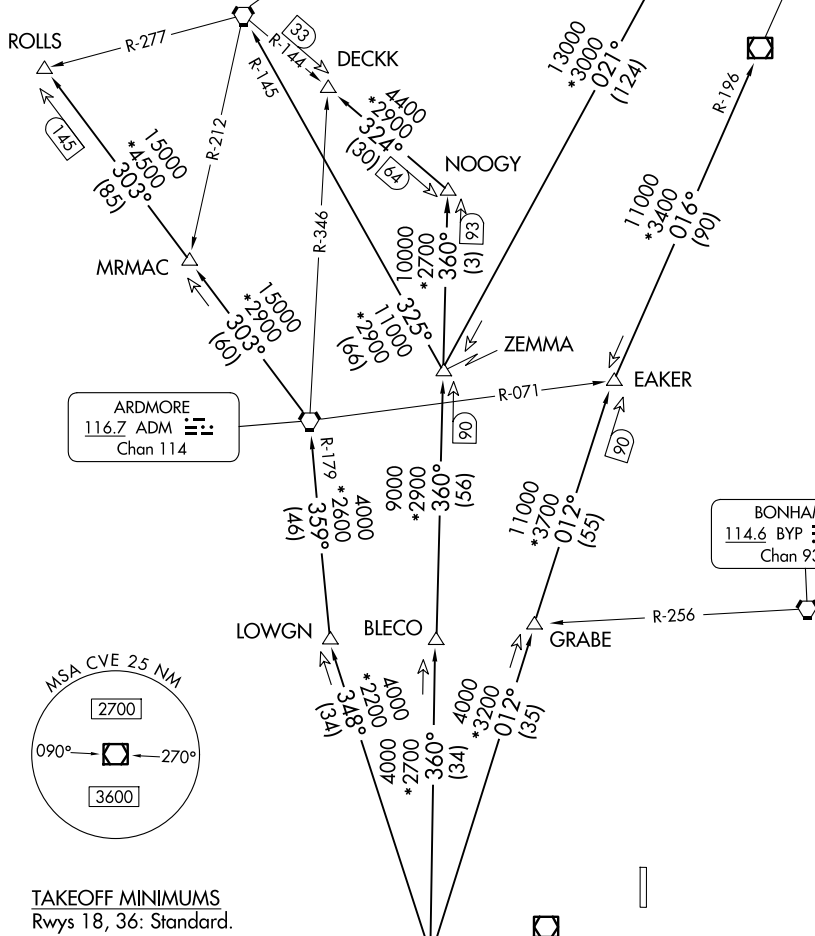

TEXOMA FIVE DEPARTURE

LONE STAR DEP CON
 124.3 282.275
 CLNC DEL (When twr closed)
 121.35
 GND CON
 121.875
 MC KINNEY TOWER ★
 118.825 (CTAF)

**TOP ALTITUDE:
 ASSIGNED BY ATC**

TULSA
 114.4 TUL : : : :
 Chan 91

RADAR and DME required.

WILL ROGERS
 114.1 IRW : : : :
 Chan 88

OKMULGEE
 114.9 OKM : : : :
 Chan 96

ARDMORE
 116.7 ADM : : : :
 Chan 114

BONHAM
 114.6 BYP : : : :
 Chan 93

RANGER
 115.7 FUZ : : : :
 Chan 104

COWBOY
 116.2 CVE : : : :
 Chan 109

SC-2, 11 JUN 2026 to 09 JUL 2026

SC-2, 11 JUN 2026 to 09 JUL 2026

(CONTINUED ON FOLLOWING PAGE)

NOTE: Chart not to scale.

TEXOMA FIVE DEPARTURE