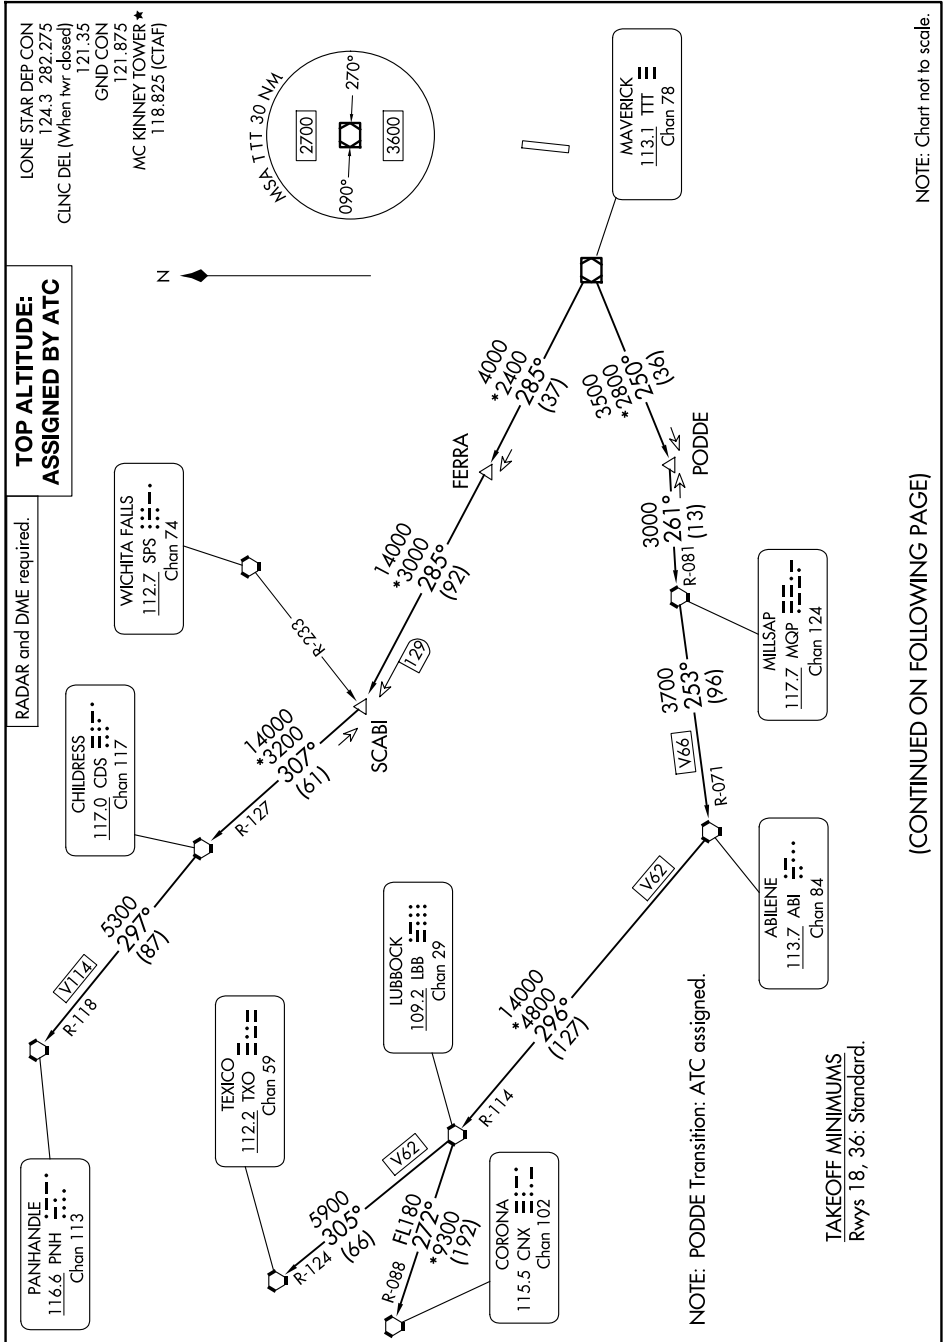

# WORTH ONE DEPARTURE

SC-2, 11 JUN 2026 to 09 JUL 2026

# WORTH ONE DEPARTURE

(CONTINUED ON FOLLOWING PAGE)

SC-2, 11 JUN 2026 to 09 JUL 2026