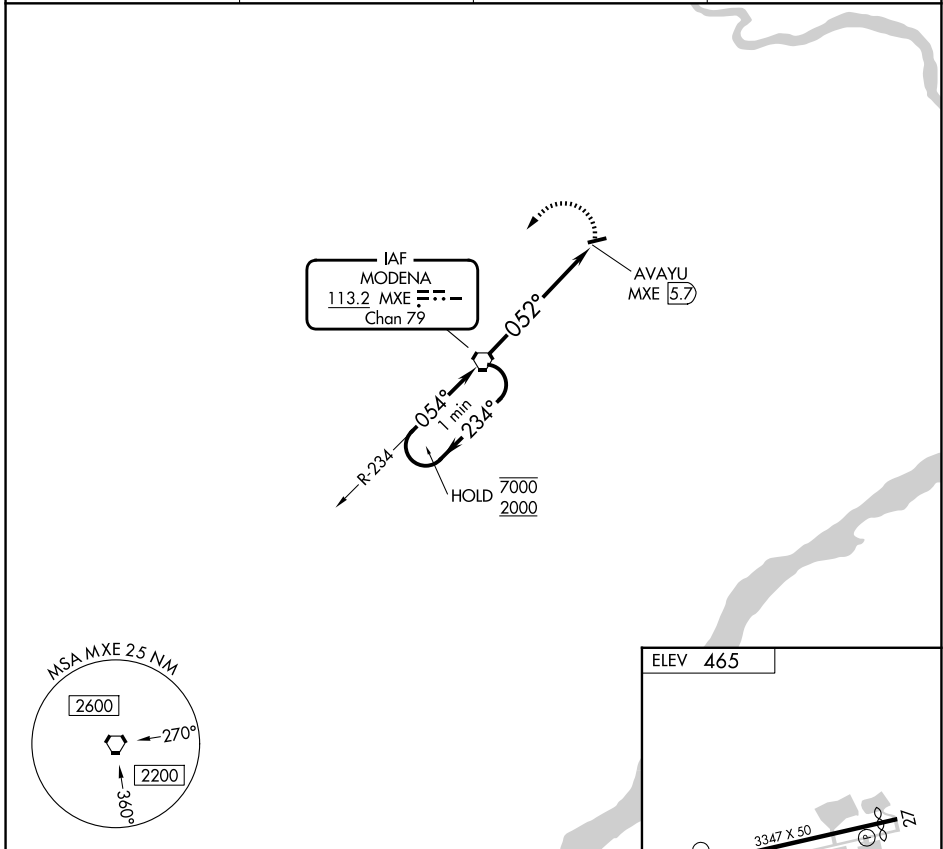

VORTAC MXE 113.2 Chan 79	APP CRS 052°	Rwy Ldg TDZE Apt Elev	N/A N/A 465
---------------------------------------	------------------------	-----------------------------	--

VOR-A
BRANDYWINE RGNL (OQN)

⚠ When local altimeter setting not received, use Coatesville altimeter setting and increase all MDA's 60 feet.

MISSED APPROACH: Climbing left turn to 2000 direct MXE VORTAC and hold.

AWOS-3T 121.4	PHILADELPHIA APP CON 124.35 319.15	CLNC DEL 125.6	UNICOM 123.075 (CTAF)
-------------------------	--	--------------------------	---------------------------------

CATEGORY	A	B	C	D	FAF to MAP 5.7 NM					
CIRCLING	1080-1	615 (700-1)	NA		Knots	60	90	120	150	180
					Min:Sec	5:42	3:48	2:51	2:17	1:54

NE-4, 11 JUN 2026 to 09 JUL 2026

NE-4, 11 JUN 2026 to 09 JUL 2026