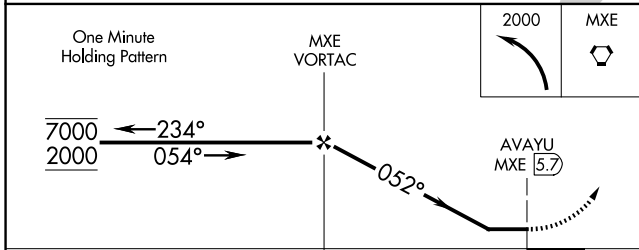

VORTAC MXE 113.2 Chan 79	APP CRS 052°	Rwy Ldg TDZE Apt Elev	N/A N/A 465
---------------------------------------	------------------------	-----------------------------	--

VOR-A
BRANDYWINE RGNL (OQN)

⚠ When local altimeter setting not received, use Coatesville altimeter setting and increase all MDA's 60 feet.

MISSED APPROACH: Climbing left turn to 2000 direct MXE VORTAC and hold.

AWOS-3T 121.4	PHILADELPHIA APP CON 124.35 319.15	CLNC DEL 125.6	UNICOM 123.075 (CTAF)
-------------------------	--	--------------------------	---------------------------------

CATEGORY	A	B	C	D	FAF to MAP 5.7 NM					
CIRCLING	1080-1	615 (700-1)	NA		Knots	60	90	120	150	180
					Min:Sec	5:42	3:48	2:51	2:17	1:54

NE-4, 11 JUN 2026 to 09 JUL 2026

NE-4, 11 JUN 2026 to 09 JUL 2026