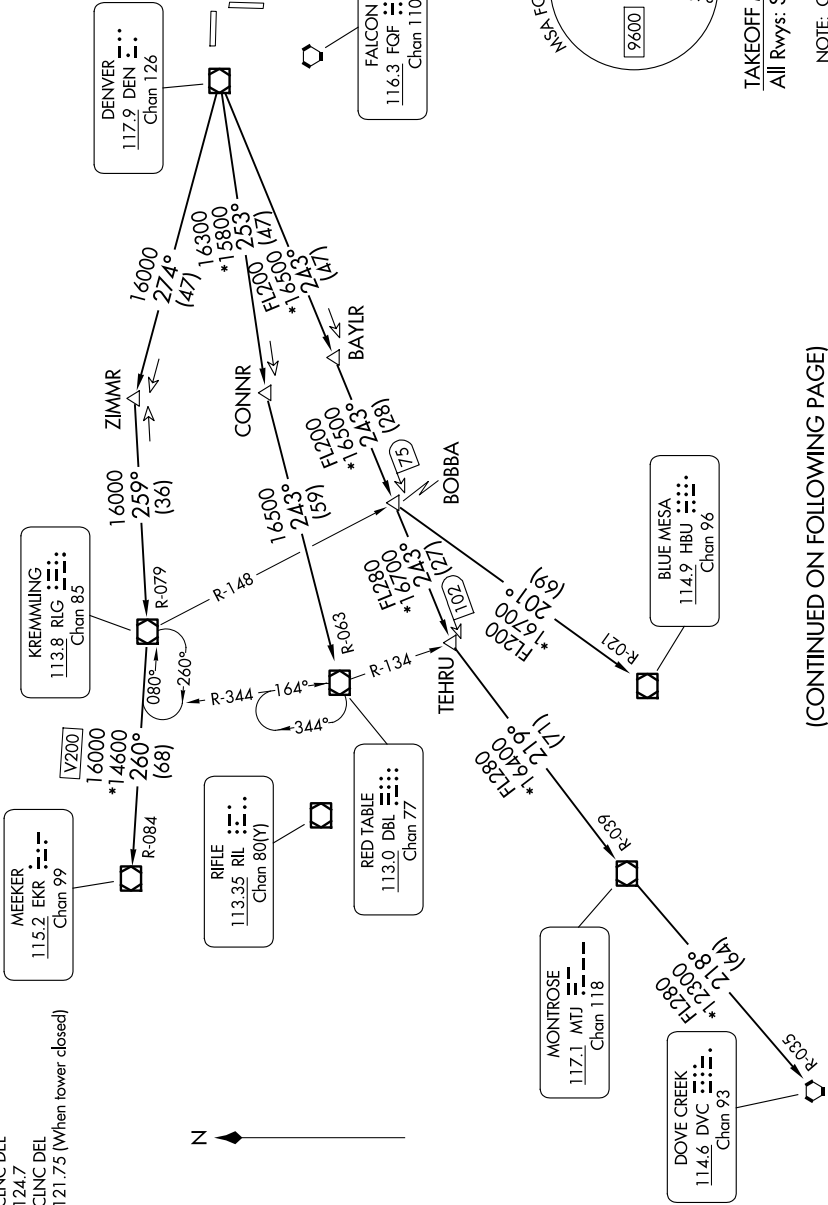

ROCKIES SEVEN DEPARTURE

AL-6851 (FAA)

COLORADO AIR AND SPACE PORT (CFO)
DENVER, COLORADO

**TOP ALTITUDE:
ASSIGNED BY ATC**

RADAR required.

DENVER DEP CON
128.25 371.95
ATIS
119.025
CLNC DEL
124.7
CLNC DEL
121.75 (When tower closed)

MEEKER
115.2 EKR
Chan 99

KREMLING
113.8 RIG
Chan 85

DENVER
117.9 DEN
Chan 126

RIFLE
113.35 RL
Chan 80(V)

FALCON
116.3 FOF
Chan 110

MONTRORSE
117.1 MTJ
Chan 118

DOVE CREEK
114.6 DVC
Chan 93

BLUE MESA
114.9 HBU
Chan 96

TAKEOFF MINIMUMS
All Rwy's: Standard.

NOTE: Chart not to scale.

(CONTINUED ON FOLLOWING PAGE)

ROCKIES SEVEN DEPARTURE