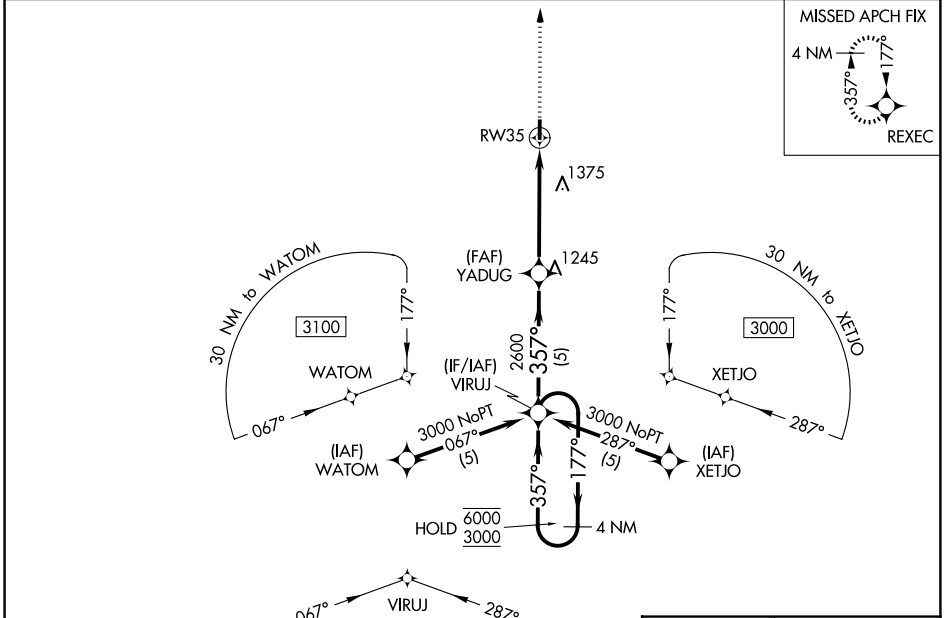

APP CRS	Rwy Ldg	3600
357°	TDZE	N/A
	Apt Elev	1041

RNAV (GPS)-A

PRAGUE MUNI (O47)

RNP APCH.		MISSED APPROACH: Climb to 3000 direct REXEC and hold.
▽	Procedure NA at night.	
▲ NA	Use Shawnee altimeter setting. When not received, use Seminole altimeter setting.	

FORT WORTH CENTER 132.2 338.35	CTAF 122.9 0
--	------------------------

CATEGORY	A	B	C	D
CIRCLING	1480-1 439 (500-1)	1500-1 459 (500-1)	1720-2 679 (700-2)	NA

SC-1, 11 JUN 2026 to 09 JUL 2026

SC-1, 11 JUN 2026 to 09 JUL 2026