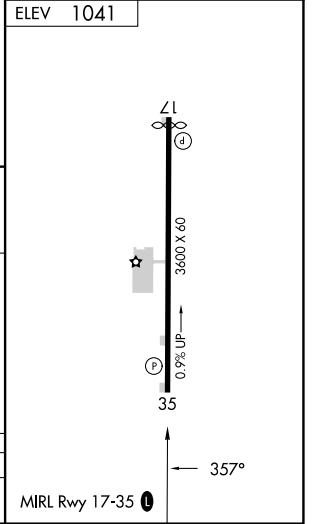

APP CRS	Rwy Ldg	3600
357°	TDZE	N/A
	Apt Elev	1041

RNAV (GPS)-A

PRAGUE MUNI (O47)

RNP APCH.		MISSED APPROACH: Climb to 3000 direct REXEC and hold.
▽	Procedure NA at night.	
▲ NA	Use Shawnee altimeter setting. When not received, use Seminole altimeter setting.	

FORT WORTH CENTER 132.2 338.35	CTAF 122.9 0
--	------------------------

CATEGORY	A	B	C	D
CIRCLING	1480-1 439 (500-1)	1500-1 459 (500-1)	1720-2 679 (700-2)	NA

SC-1, 11 JUN 2026 to 09 JUL 2026

SC-1, 11 JUN 2026 to 09 JUL 2026