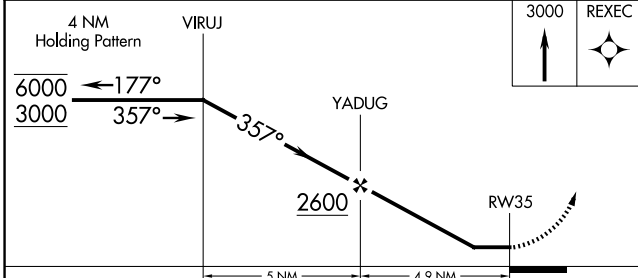

APP CRS	Rwy Ldg	3600
357°	TDZE	N/A
	Apt Elev	1041

RNAV (GPS)-A

PRAGUE MUNI (O47)

RNP APCH.		MISSED APPROACH: Climb to 3000 direct REXEC and hold.
▽	Procedure NA at night.	
▲ NA	Use Shawnee altimeter setting. When not received, use Seminole altimeter setting.	

FORT WORTH CENTER 132.2 338.35	CTAF 122.9 0
--	------------------------

CATEGORY	A	B	C	D
CIRCLING	1480-1 439 (500-1)	1500-1 459 (500-1)	1720-2 679 (700-2)	NA

SC-1, 11 JUN 2026 to 09 JUL 2026

SC-1, 11 JUN 2026 to 09 JUL 2026