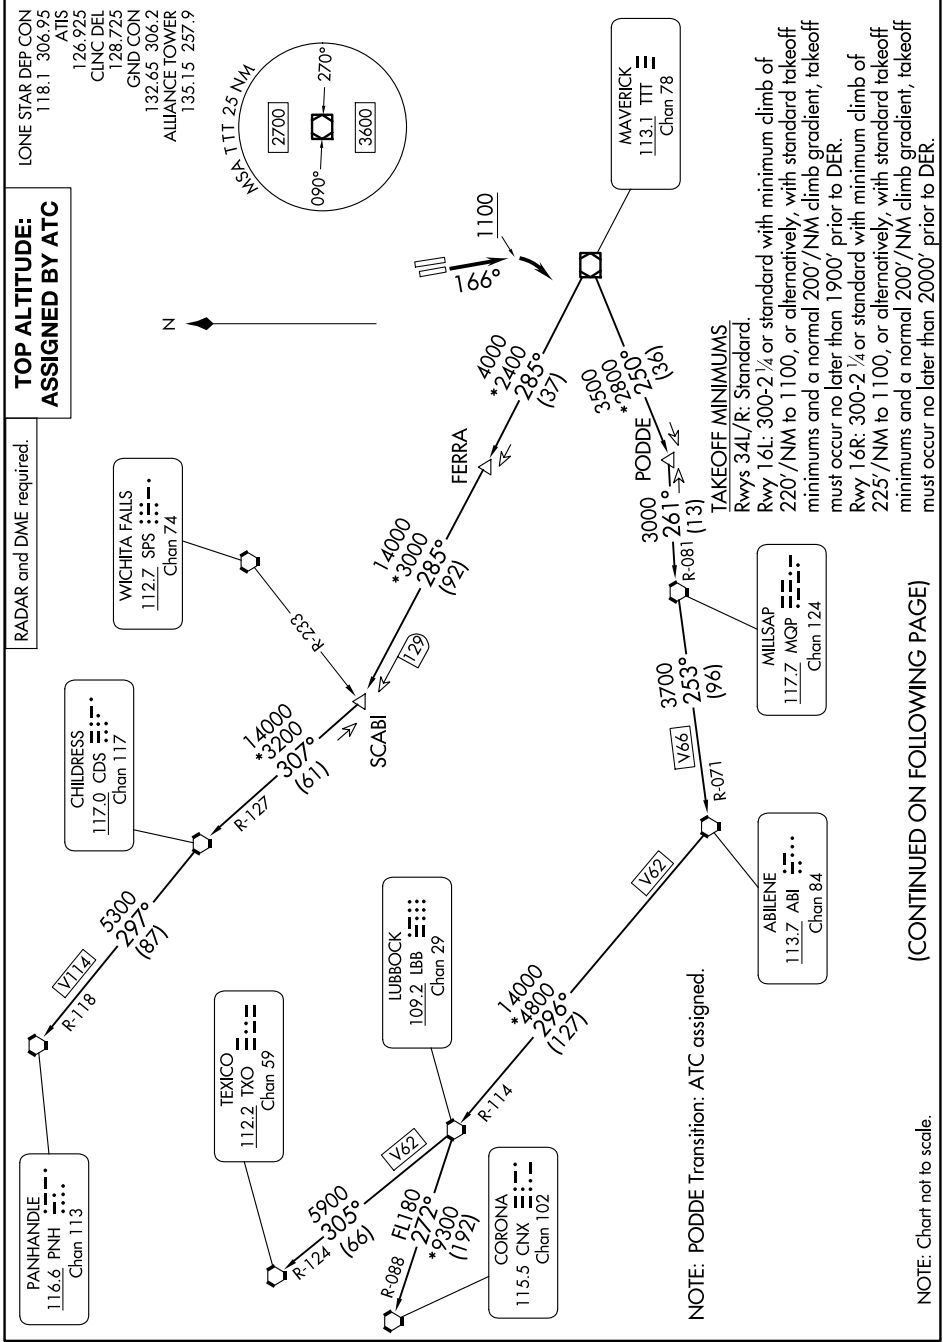

WORTH ONE DEPARTURE

SC-2, 11 JUN 2026 to 09 JUL 2026

(CONTINUED ON FOLLOWING PAGE)

WORTH ONE DEPARTURE

SC-2, 11 JUN 2026 to 09 JUL 2026