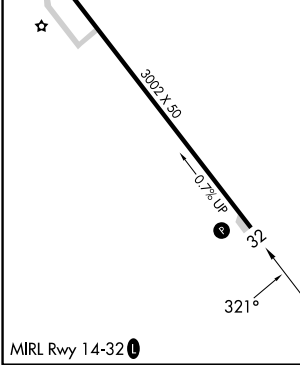

APP CRS	Rwy Ldg	3002
321°	TDZE	1116
	Apt Elev	1116

RNAV (GPS) RWY 32

WINTERSET MUNI (3Y3)

RNP APCH.
▼ Circling NA for Cat B southwest of Rwy 14-32. Circling Rwy 14 NA at night. Use Osceola altimeter setting.
▲ NA

MISSED APPROACH: Climb to 3000 direct ZIKUP and hold.

175 AWOS-3 120.975	DES MOINES APP CON 123.9 360.7	UNICOM 122.7 (CTAF) 0

CATEGORY	A	B	C	D
LNNAV MDA	1660-1	544 (600-1)	NA	
CIRCLING	1660-1 544 (600-1)	1700-1 584 (600-1)	NA	

NC-3, 11 JUN 2026 to 09 JUL 2026

NC-3, 11 JUN 2026 to 09 JUL 2026