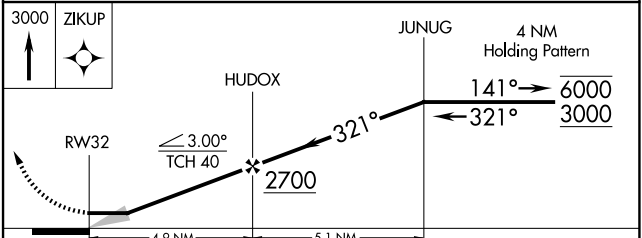

APP CRS	Rwy Ldg	3002
321°	TDZE	1116
	Apt Elev	1116

RNAV (GPS) RWY 32

WINTERSET MUNI (3Y3)

RNP APCH.
 ▼ Circling NA for Cat B southwest of Rwy 14-32. Circling Rwy 14 NA at night. Use Osceola altimeter setting.
 ▲ NA

MISSED APPROACH: Climb to 3000 direct ZIKUP and hold.

175 AWOS-3 120.975	DES MOINES APP CON 123.9 360.7	UNICOM 122.7 (CTAF) 0
------------------------------	--	---------------------------------

CATEGORY	A	B	C	D
LNNAV MDA	1660-1	544 (600-1)	NA	
CIRCLING	1660-1 544 (600-1)	1700-1 584 (600-1)	NA	