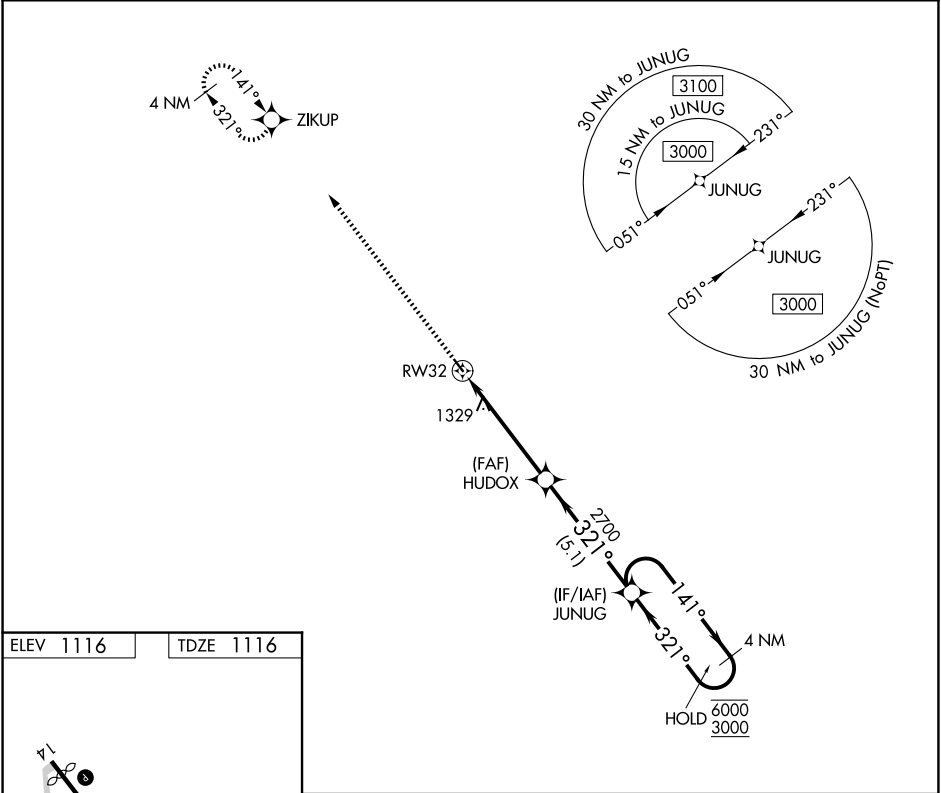

APP CRS	Rwy Ldg	3002
321°	TDZE	1116
	Apt Elev	1116

RNAV (GPS) RWY 32

WINTERSET MUNI (3Y3)

RNP APCH.
 ▼ Circling NA for Cat B southwest of Rwy 14-32. Circling Rwy 14 NA at night. Use Osceola altimeter setting.
 ▲ NA

MISSED APPROACH: Climb to 3000 direct ZIKUP and hold.

175 AWOS-3 120.975	DES MOINES APP CON 123.9 360.7	UNICOM 122.7 (CTAF) 0
------------------------------	--	---------------------------------

CATEGORY	A	B	C	D
LNNAV MDA	1660-1	544 (600-1)	NA	
CIRCLING	1660-1 544 (600-1)	1700-1 584 (600-1)	NA	

NC-3, 11 JUN 2026 to 09 JUL 2026

NC-3, 11 JUN 2026 to 09 JUL 2026