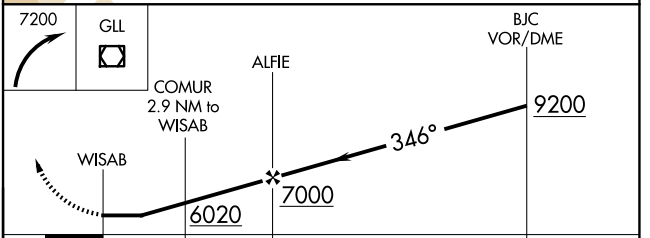

APP CRS 346°	Rwy Ldg TDZE Apt Elev	N/A N/A 5055
------------------------	-----------------------------	---

RNAV (GPS)-B

VANCE BRAND (LMO)

⚠ When local altimeter setting not received, use Denver Intl altimeter setting and increase all MDA 120 feet; and increase Cat C/D visibility ¼ mile.
DME/DME RNP-0.3 NA. Visibility reduction by helicopters NA.

MISSED APPROACH: Climbing right turn to 7200 direct GLL VOR/DME and hold.

AWOS-3 120.0	DENVER APP CON 125.125 263.025	UNICOM 122.975 (CTAF) 📻
------------------------	--	--

CATEGORY	A	B	C	D
CIRCLING	5560-1 505 (600-1)	5580-1 525 (600-1)	5880-2½ 825 (900-2½)	6500-3 1445 (1500-3)