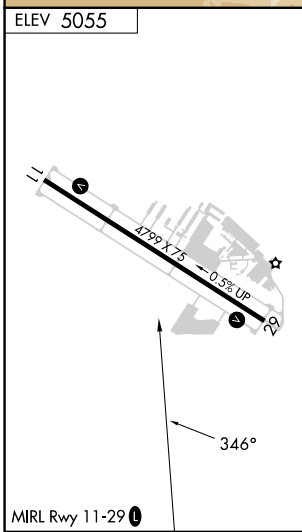

APP CRS 346°	Rwy Ldg TDZE Apt Elev	N/A N/A 5055
------------------------	-----------------------------	---

RNAV (GPS)-B

VANCE BRAND (LMO)

⚠ When local altimeter setting not received, use Denver Intl altimeter setting and increase all MDA 120 feet; and increase Cat C/D visibility ¼ mile.
DME/DME RNP-0.3 NA. Visibility reduction by helicopters NA.

MISSED APPROACH: Climbing right turn to 7200 direct GLL VOR/DME and hold.

AWOS-3 120.0	DENVER APP CON 125.125 263.025	UNICOM 122.975 (CTAF) 📻
------------------------	--	--

CATEGORY	A	B	C	D
CIRCLING	5560-1 505 (600-1)	5580-1 525 (600-1)	5880-2½ 825 (900-2½)	6500-3 1445 (1500-3)