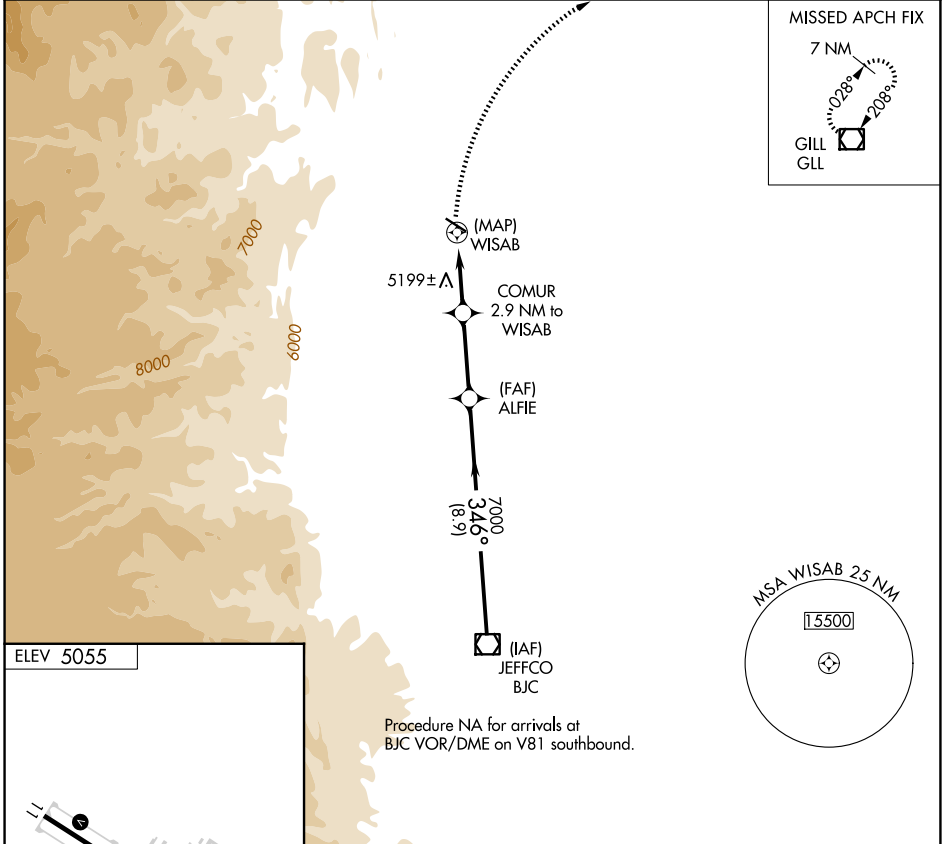

APP CRS 346°	Rwy Ldg TDZE Apt Elev	N/A N/A 5055
------------------------	-----------------------------	---

RNAV (GPS)-B

VANCE BRAND (LMO)

⚠ When local altimeter setting not received, use Denver Intl altimeter setting and increase all MDA 120 feet; and increase Cat C/D visibility ¼ mile.
DME/DME RNP-0.3 NA. Visibility reduction by helicopters NA.

MISSED APPROACH: Climbing right turn to 7200 direct GLL VOR/DME and hold.

AWOS-3 120.0	DENVER APP CON 125.125 263.025	UNICOM 122.975 (CTAF) 📻
------------------------	--	--

CATEGORY	A	B	C	D
CIRCLING	5560-1 505 (600-1)	5580-1 525 (600-1)	5880-2½ 825 (900-2½)	6500-3 1445 (1500-3)

SW-1, 11 JUN 2026 to 09 JUL 2026

SW-1, 11 JUN 2026 to 09 JUL 2026