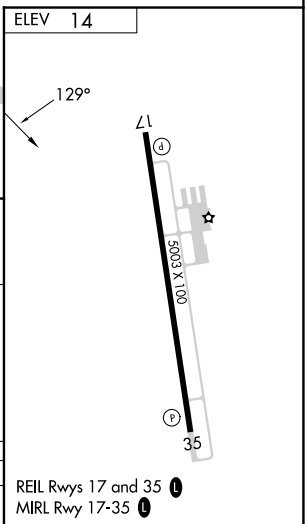

VORTAC LSU 116.5 Chan 112	APP CRS 129°	Rwy Ldg TDZE Apt Elev	N/A N/A 14
---	------------------------	-----------------------------	---------------------------------------

VOR-A
LOUISIANA RGNL (R/E/G)

NA DME required. Use Baton Rouge altimeter setting. MISSED APPROACH: Climbing right turn to 3000 on LSU VORTAC R-129 to CLARA/15 DME and hold.

CATEGORY	A	B	C	D
CIRCLING	800-1 786 (800-1)	800-1¼ 786 (800-1¼)	800-2¼ 786 (800-2¼)	800-2½ 786 (800-2½)

SC-4, 11 JUN 2026 to 09 JUL 2026

SC-4, 11 JUN 2026 to 09 JUL 2026