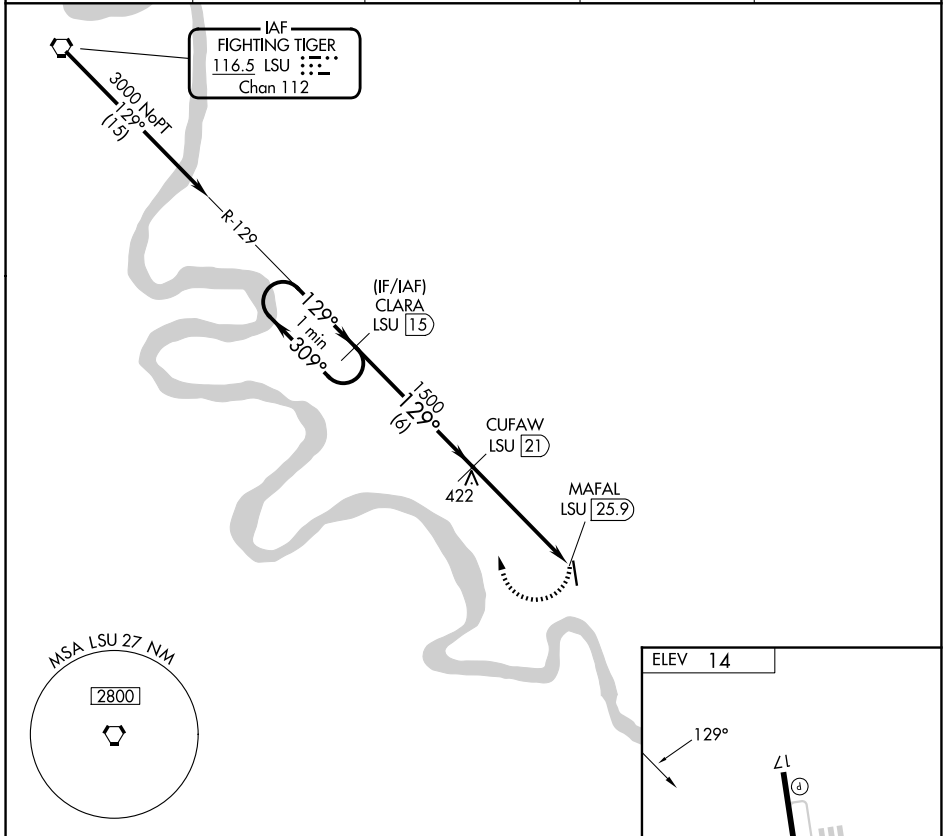

VORTAC LSU 116.5 Chan 112	APP CRS 129°	Rwy Ldg TDZE Apt Elev	N/A N/A 14
---	------------------------	-----------------------------	---------------------------------------

VOR-A
LOUISIANA RGNL (R/E/G)

NA DME required. Use Baton Rouge altimeter setting. MISSED APPROACH: Climbing right turn to 3000 on LSU VORTAC R-129 to CLARA/15 DME and hold.

AWOS-3PT 121.175	BTR ASOS 125.2	BATON ROUGE APP CON★ 133.225 278.3	GCO 135.075	UNICOM 123.0 (CTAF) 0
----------------------------	--------------------------	--	-----------------------	---------------------------------

CATEGORY	A	B	C	D
CIRCLING	800-1 786 (800-1)	800-1¼ 786 (800-1¼)	800-2¼ 786 (800-2¼)	800-2½ 786 (800-2½)

SC-4, 11 JUN 2026 to 09 JUL 2026

SC-4, 11 JUN 2026 to 09 JUL 2026