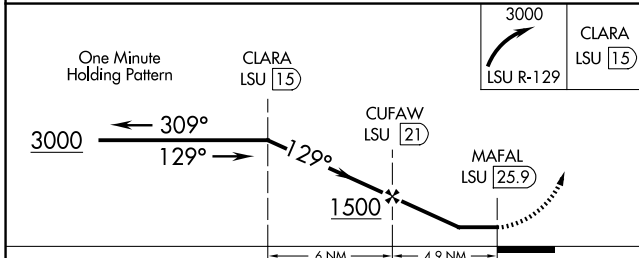

VORTAC LSU 116.5 Chan 112	APP CRS 129°	Rwy Ldg TDZE Apt Elev	N/A N/A 14
---	------------------------	-----------------------------	---------------------------------------

VOR-A
LOUISIANA RGNL (R/E/G)

NA DME required. Use Baton Rouge altimeter setting. MISSED APPROACH: Climbing right turn to 3000 on LSU VORTAC R-129 to CLARA/15 DME and hold.

AWOS-3PT 121.175	BTR ASOS 125.2	BATON ROUGE APP CON★ 133.225 278.3	GCO 135.075	UNICOM 123.0 (CTAF) 0
----------------------------	--------------------------	--	-----------------------	---------------------------------

CATEGORY	A	B	C	D
CIRCLING	800-1 786 (800-1)	800-1¼ 786 (800-1¼)	800-2¼ 786 (800-2¼)	800-2½ 786 (800-2½)

SC-4, 11 JUN 2026 to 09 JUL 2026

SC-4, 11 JUN 2026 to 09 JUL 2026