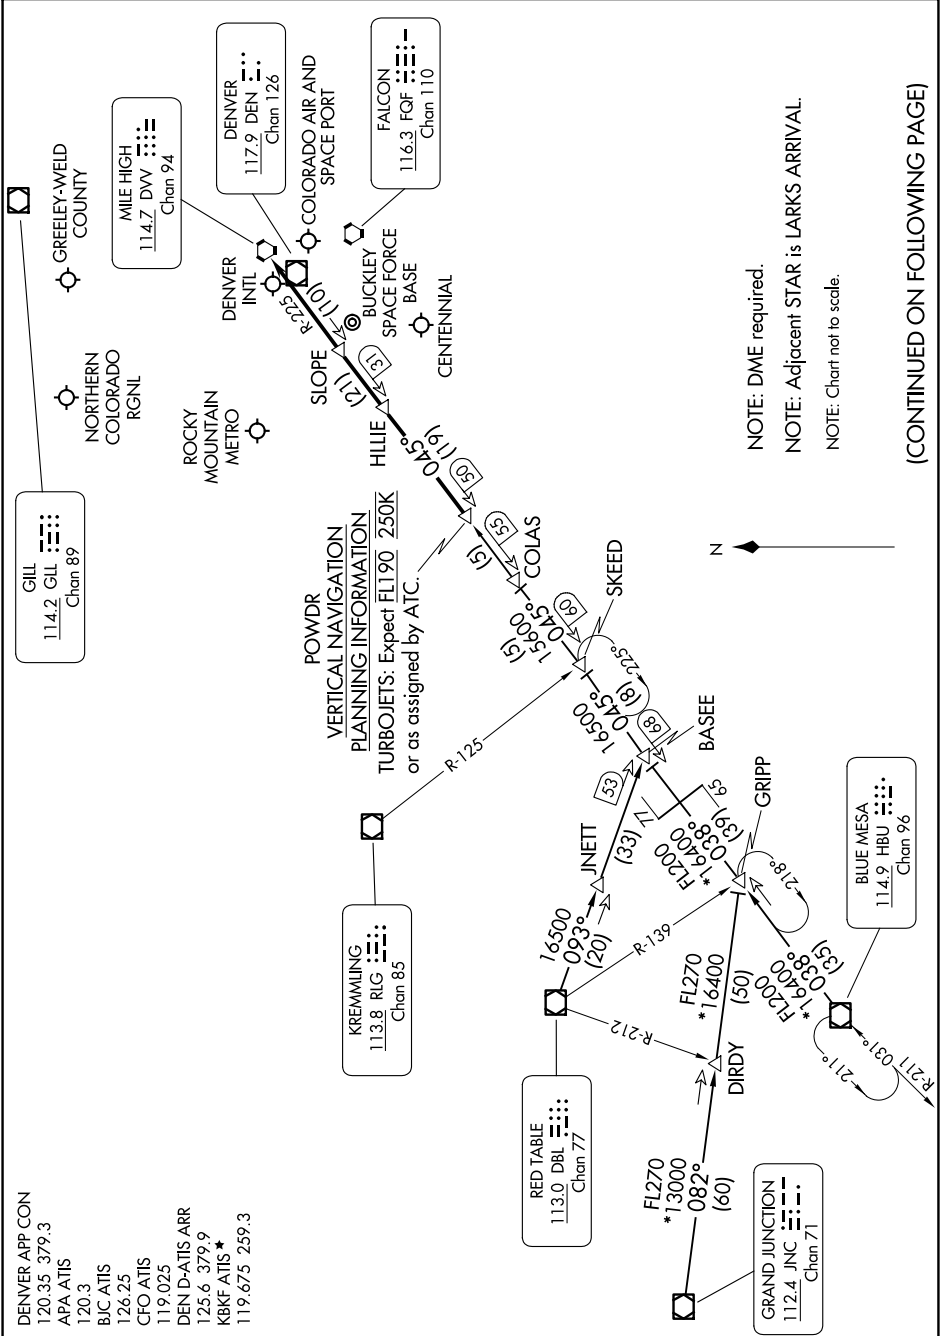

SW-1, 11 JUN 2026 to 09 JUL 2026

- DENVER APP CON 120.35 379.3
- APA ATIS 120.3
- B/C ATIS 126.25
- CFO ATIS 119.025
- DEN D-ATIS ARR 125.6 379.9
- KBKF ATIS * 119.675 259.3

NOTE: DME required.
 NOTE: Adjacent STAR is LARKS ARRIVAL.
 NOTE: Chart not to scale.

(CONTINUED ON FOLLOWING PAGE)

SW-1, 11 JUN 2026 to 09 JUL 2026