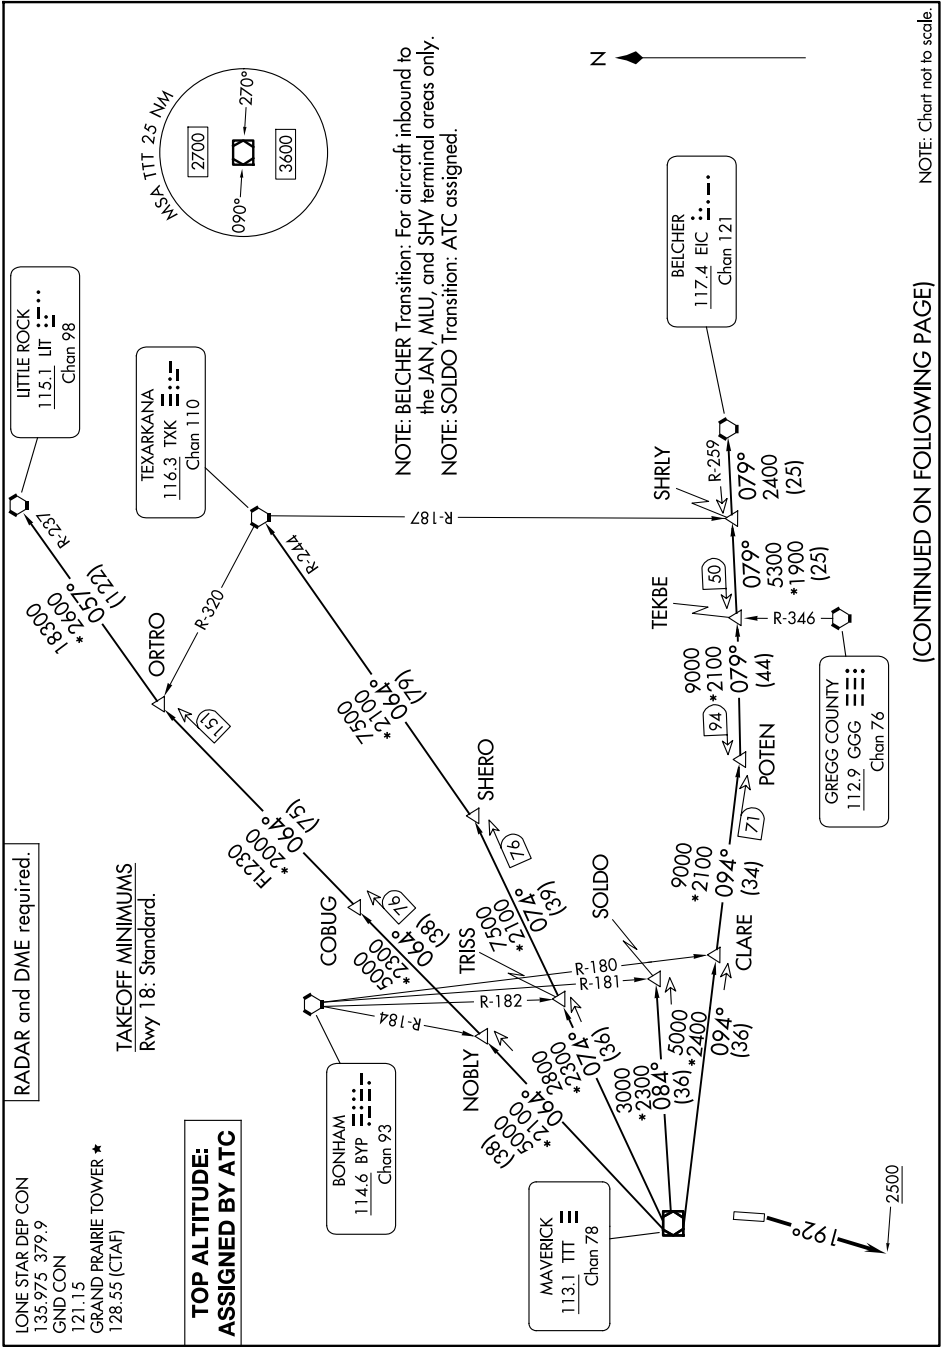

DALLAS FOUR DEPARTURE

GRAND PRAIRIE, TEXAS

SC-2, 11 JUN 2026 to 09 JUL 2026

NOTE: Chart not to scale

(CONTINUED ON FOLLOWING PAGE)

SC-2, 11 JUN 2026 to 09 JUL 2026

DALLAS FOUR DEPARTURE

GRAND PRAIRIE, TEXAS

GRAND PRAIRIE MUNI (GPM)