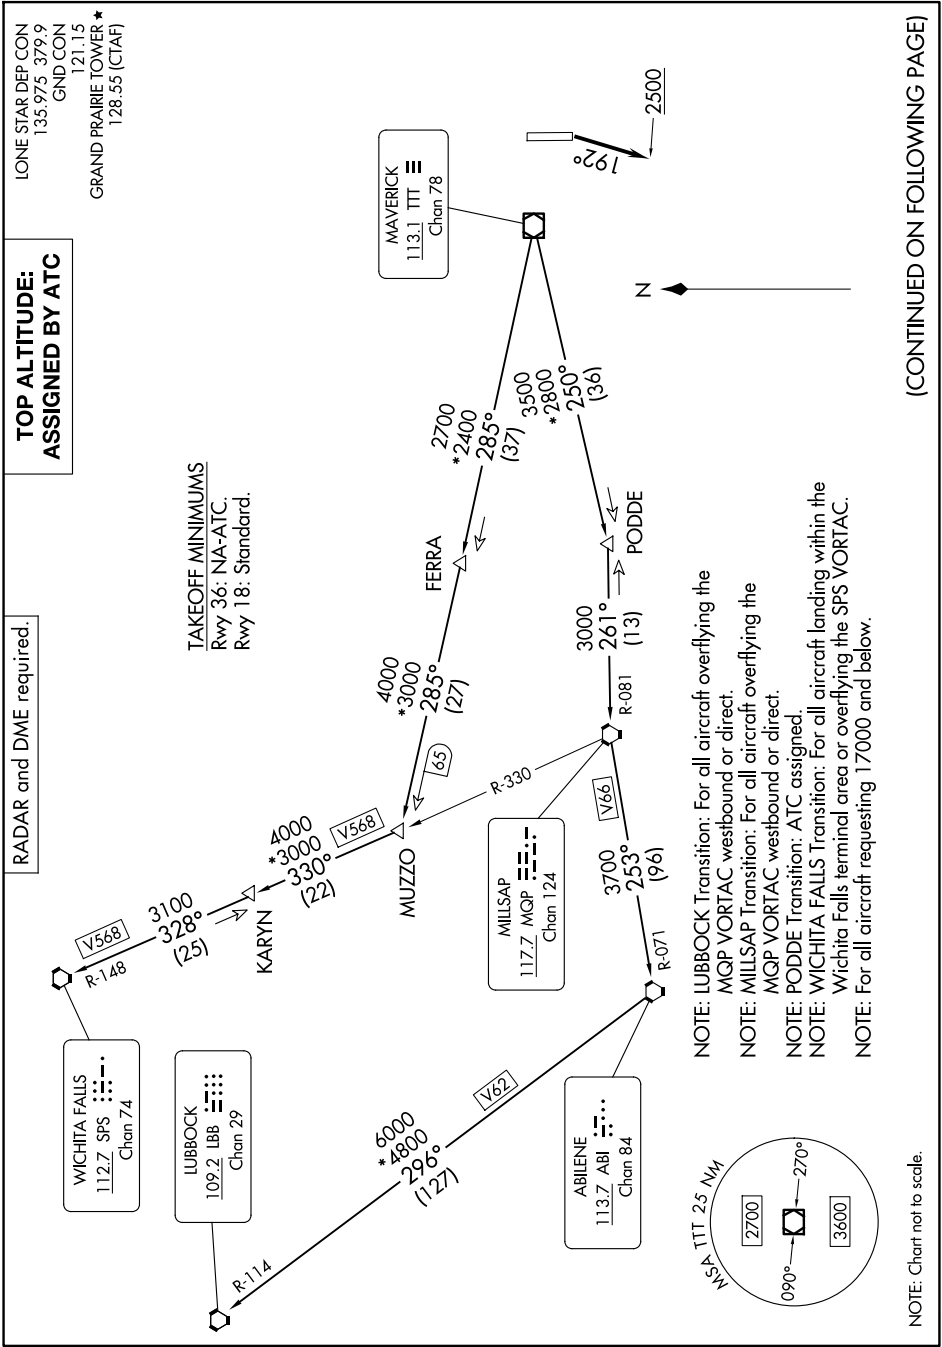

# KINGDOM FIVE DEPARTURE

SC-2, 11 JUN 2026 to 09 JUL 2026

(CONTINUED ON FOLLOWING PAGE)

SC-2, 11 JUN 2026 to 09 JUL 2026

# KINGDOM FIVE DEPARTURE