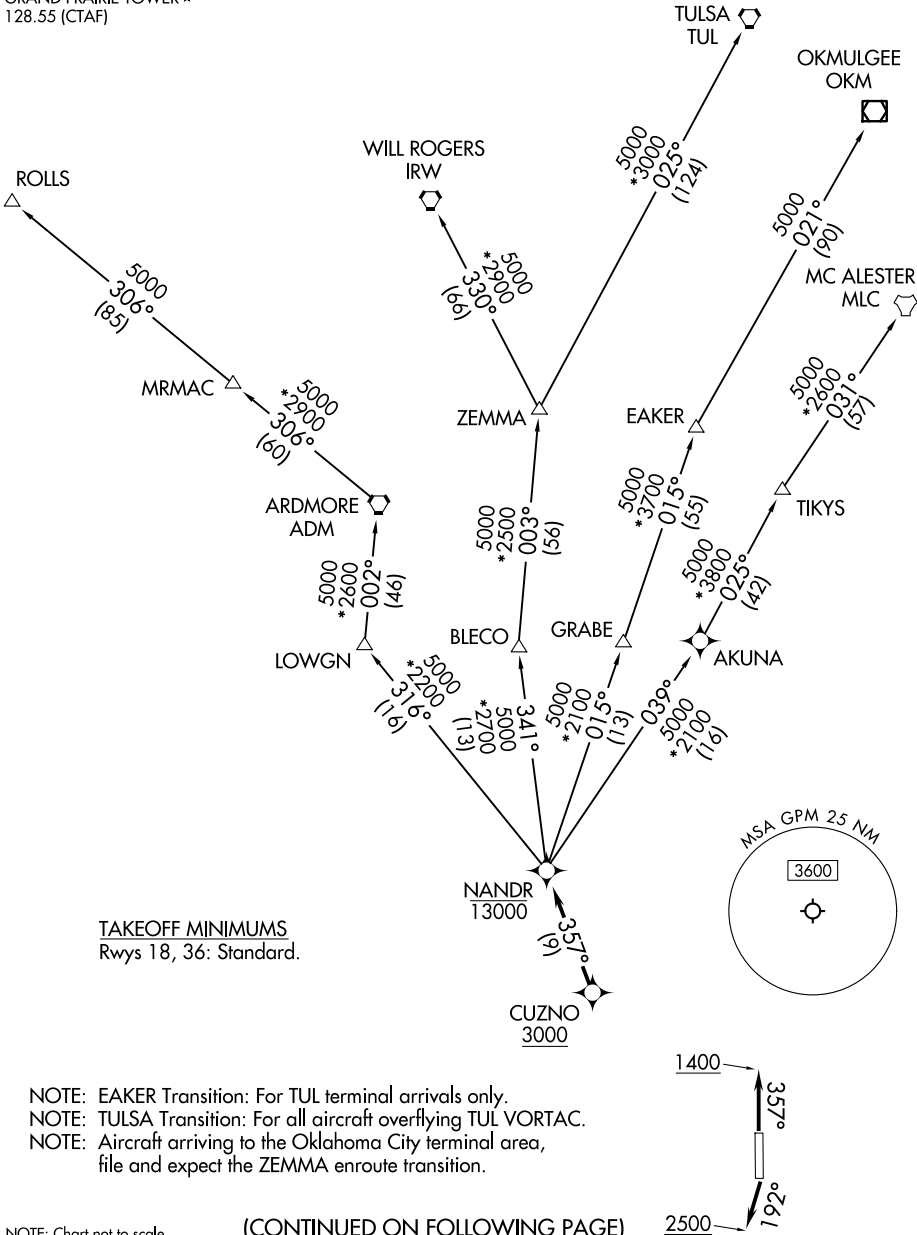

# NANDR FOUR DEPARTURE (RNAV)

GRAND PRAIRIE, TEXAS

LONE STAR DEP CON  
 135.975 379.9  
 GND CON  
 121.15  
 GRAND PRAIRIE TOWER ★  
 128.55 (CTAF)

RNAV 1 - DME/DME/IRU or GPS required.  
 RADAR required.

**TOP ALTITUDE:  
 ASSIGNED BY ATC**

SC-2, 11 JUN 2026 to 09 JUL 2026

SC-2, 11 JUN 2026 to 09 JUL 2026

# NANDR FOUR DEPARTURE (RNAV)