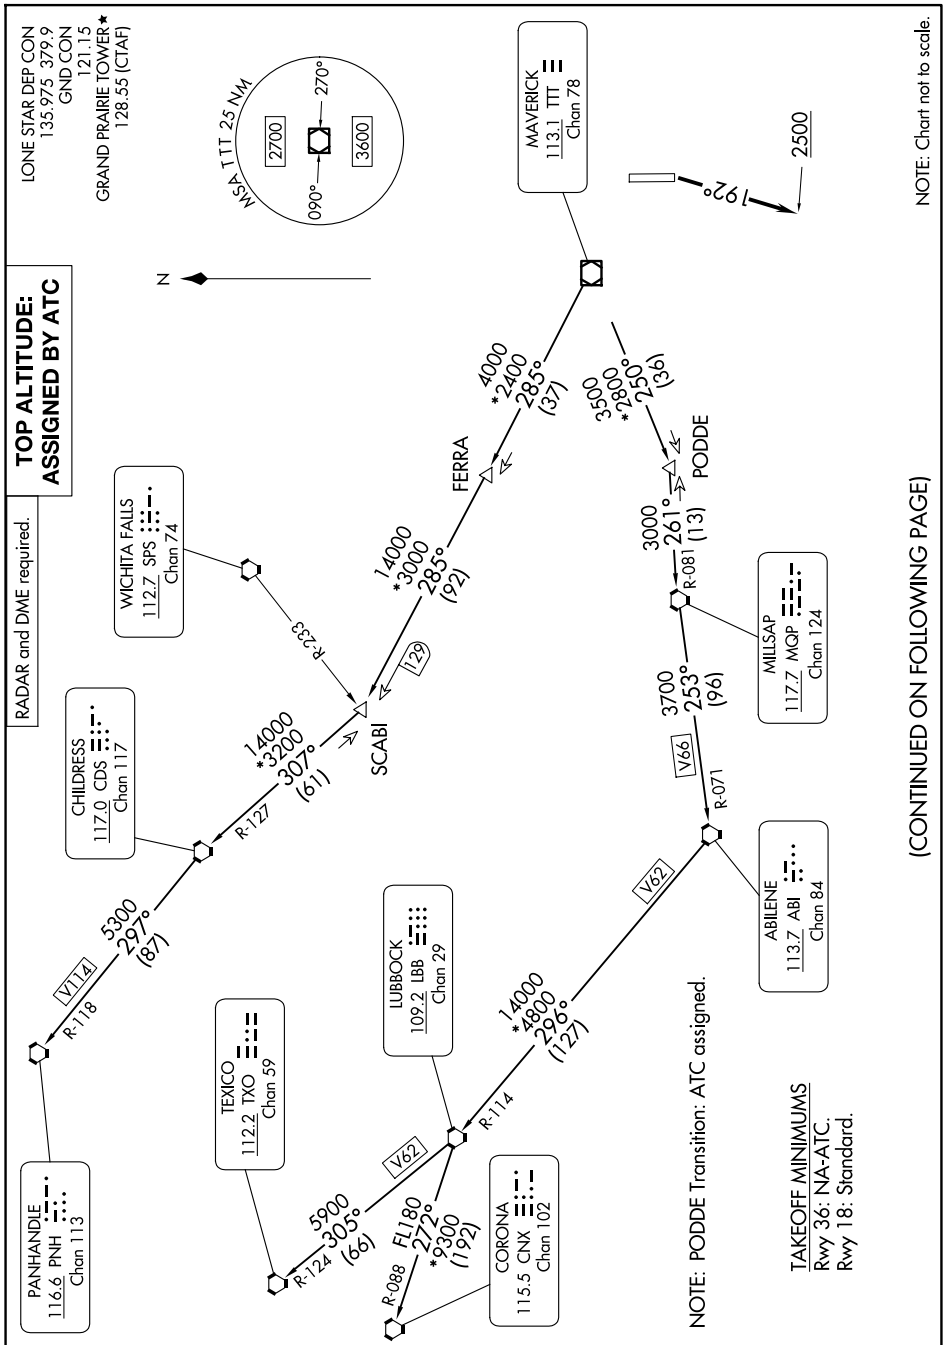

# WORTH ONE DEPARTURE

SC-2, 11 JUN 2026 to 09 JUL 2026

# WORTH ONE DEPARTURE

(CONTINUED ON FOLLOWING PAGE)

SC-2, 11 JUN 2026 to 09 JUL 2026