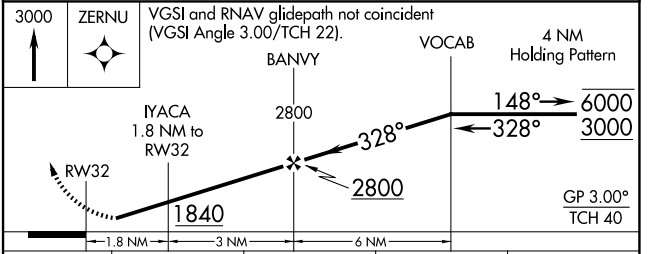

WAAS CH 56622 W32A	APP CRS 328°	Rwy Ldg TDZE Apt Elev	3296 1242 1242
--	------------------------	-----------------------------	---

RNAV (GPS) RWY 32

SAUK CENTRE MUNI (D39)

RNP APCH - GPS.

⚠ Circling NA to Rwys 8 and 26. Rwy 32 helicopter visibility reduction below 3/4 SM NA. For uncompensated Baro-VNAV systems, LNAV/VNAV NA below -17°C or above 54°C.

MISSED APPROACH: Climb to 3000 direct ZERNU and hold.

AWOS-3 118.475	MINNEAPOLIS CENTER 126.1 269.2	CTAF 122.9
--------------------------	--	----------------------

CATEGORY	A	B	C	D
LPV DA	1492-1	250 (300-1)		NA
LNAV/VNAV DA	1693-1 3/8	451 (500-1 3/8)		NA
LNAV MDA	1680-1	438 (500-1)		NA
CIRCLING	1700-1 458 (500-1)	1740-1 498 (500-1)		NA