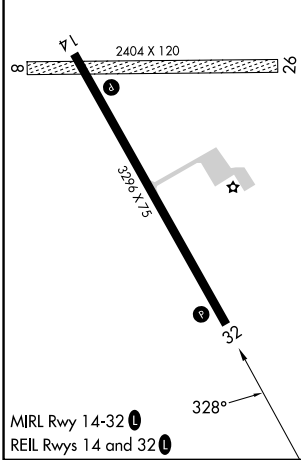

WAAS CH 56622 W32A	APP CRS 328°	Rwy Ldg TDZE Apt Elev	3296 1242 1242
--	------------------------	-----------------------------	---

RNAV (GPS) RWY 32

SAUK CENTRE MUNI (D39)

RNP APCH - GPS.

⚠ Circling NA to Rwys 8 and 26. Rwy 32 helicopter visibility reduction below 3/4 SM NA. For uncompensated Baro-VNAV systems, LNAV/VNAV NA below -17°C or above 54°C.

MISSED APPROACH: Climb to 3000 direct ZERNU and hold.

AWOS-3 118.475	MINNEAPOLIS CENTER 126.1 269.2	CTAF 122.9
--------------------------	--	----------------------

CATEGORY	A	B	C	D
LPV DA	1492-1	250 (300-1)		NA
LNAV/VNAV DA	1693-1 3/8	451 (500-1 3/8)		NA
LNAV MDA	1680-1	438 (500-1)		NA
CIRCLING	1700-1 458 (500-1)	1740-1 498 (500-1)		NA