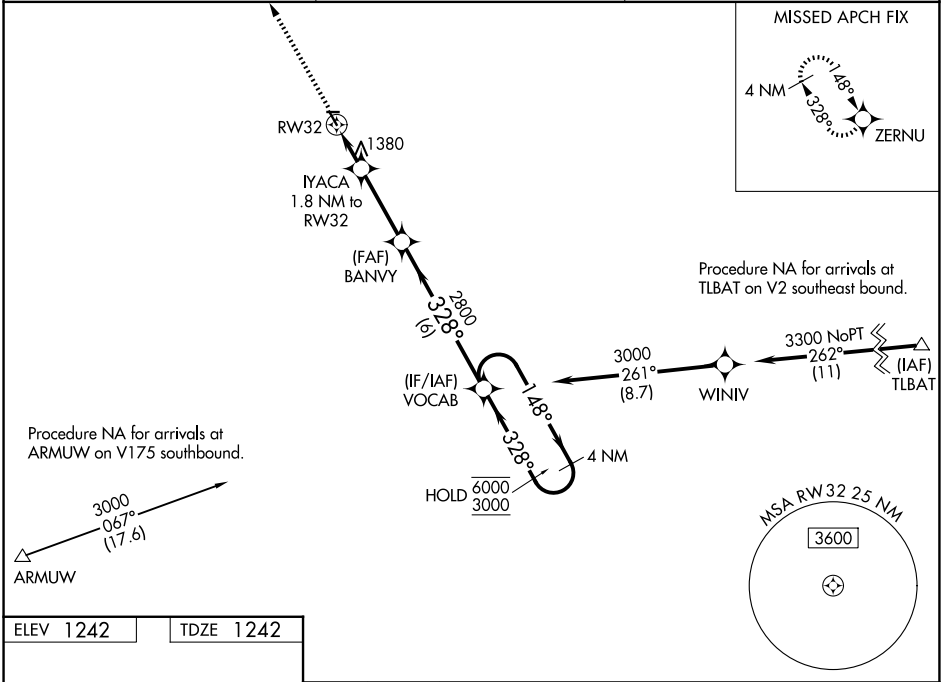

WAAS CH 56622 W32A	APP CRS 328°	Rwy Ldg TDZE Apt Elev	3296 1242 1242
--	------------------------	-----------------------------	---

RNAV (GPS) RWY 32

SAUK CENTRE MUNI (D39)

RNP APCH - GPS.

⚠ Circling NA to Rwys 8 and 26. Rwy 32 helicopter visibility reduction below 3/4 SM NA. For uncompensated Baro-VNAV systems, LNAV/VNAV NA below -17°C or above 54°C.

MISSED APPROACH: Climb to 3000 direct ZERNU and hold.

AWOS-3 118.475	MINNEAPOLIS CENTER 126.1 269.2	CTAF 122.9
--------------------------	--	----------------------

CATEGORY	A	B	C	D
LPV DA	1492-1	250 (300-1)		NA
LNAV/VNAV DA	1693-1 3/8	451 (500-1 3/8)		NA
LNAV MDA	1680-1	438 (500-1)		NA
CIRCLING	1700-1 458 (500-1)	1740-1 498 (500-1)		NA

NC-1, 11 JUN 2026 to 09 JUL 2026

NC-1, 11 JUN 2026 to 09 JUL 2026