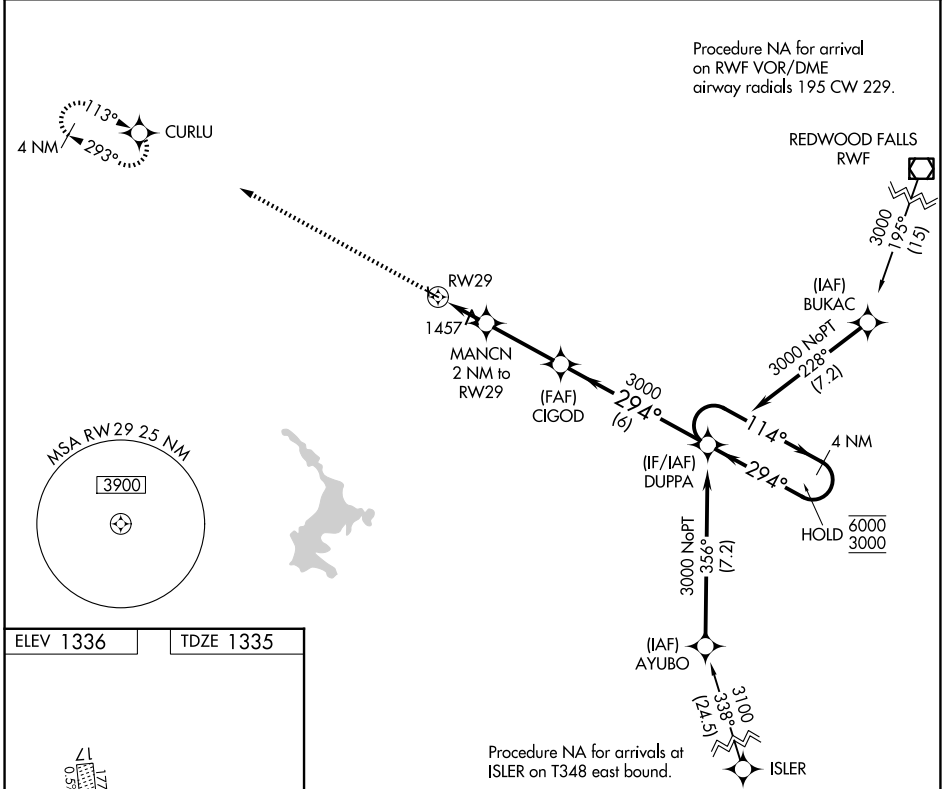

APP CRS	Rwy Ldg	3098
294°	TDZE	1335
	Apt Elev	1336

RNAV (GPS) RWY 29

TRACY MUNI (TKC)

RNP APCH-GPS.	MISSED APPROACH: Climb to 3200 direct CURLU and hold.
<p>Procedure NA at night. Circling NA to Rwy 17-35.</p>	

AWOS-3PT 120.0	MINNEAPOLIS CENTER 127.1 290.2	CTAF 122.9
--------------------------	--	----------------------

ELEV 1336	TDZE 1335
-----------	-----------

CATEGORY	A	B	C	D
LNAV MDA	1720-1	385 (400-1)		NA
CIRCLING	1920-1	584 (600-1)		NA

NC-1, 11 JUN 2026 to 09 JUL 2026

NC-1, 11 JUN 2026 to 09 JUL 2026