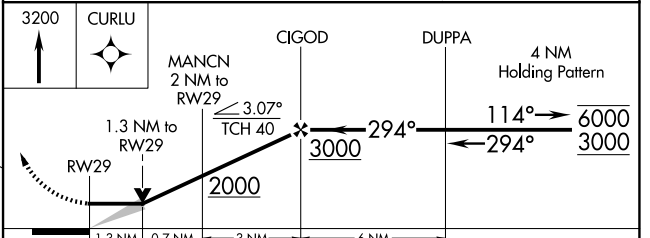

CATEGORY	A	B	C	D
LNAV MDA	1720-1	385 (400-1)		NA
CIRCLING	1920-1	584 (600-1)		NA

NC-1, 11 JUN 2026 to 09 JUL 2026

NC-1, 11 JUN 2026 to 09 JUL 2026