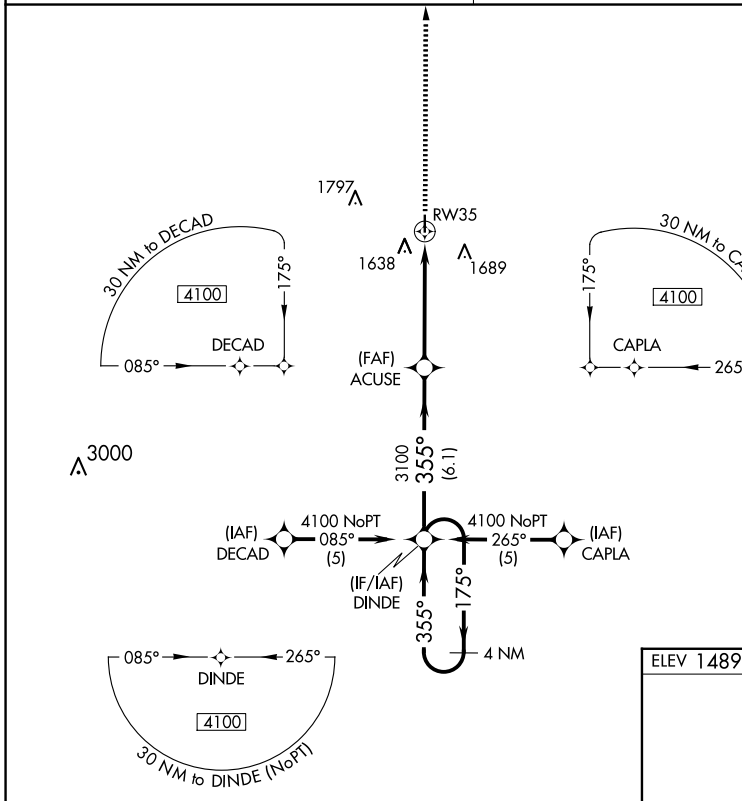

APP CRS
355°

Rwy Idg **3405**
TDZE **1488**
Apt Elev **1489**

RNAV (GPS) RWY 35

MOUNDRIDGE MUNI (47K)

NA GPS or RNP-0.3 required. DME/DME RNP-0.3 NA.
Use McPherson altimeter setting.
Procedure NA at night.

MISSED APPROACH: Climb to 4100 direct EDIYE WP and hold.

WICHITA APP CON
125.5 306.2

CTAF
122.9

NC-2, 11 JUN 2026 to 09 JUL 2026

NC-2, 11 JUN 2026 to 09 JUL 2026

ELEV 1489 TDZE 1488

CATEGORY	A	B	C	D
RNAV MDA	1960-1	472 (500-1)		NA
CIRCLING	2020-1	531 (600-1)		NA