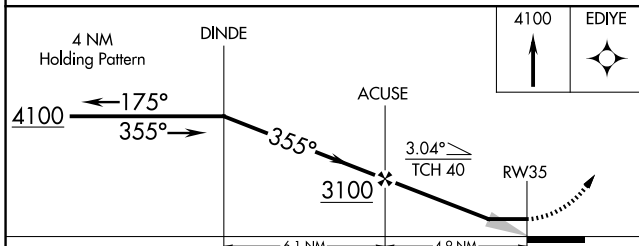

MISSED APPROACH: Climb to 4100 direct EDIYE WP and hold.

WICHITA APP CON
125.5 306.2

CTAF
122.9

NC-2, 11 JUN 2026 to 09 JUL 2026

NC-2, 11 JUN 2026 to 09 JUL 2026

ELEV 1489 TDZE 1488

CATEGORY	A	B	C	D
RNAV MDA	1960-1	472 (500-1)		NA
CIRCLING	2020-1	531 (600-1)		NA