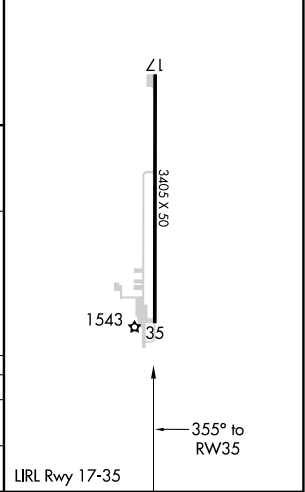

MISSED APPROACH: Climb to 4100 direct EDIYE WP and hold.

WICHITA APP CON
125.5 306.2

CTAF
122.9

NC-2, 11 JUN 2026 to 09 JUL 2026

NC-2, 11 JUN 2026 to 09 JUL 2026

ELEV 1489 TDZE 1488

CATEGORY	A	B	C	D
RNAV MDA	1960-1	472 (500-1)		NA
CIRCLING	2020-1	531 (600-1)		NA