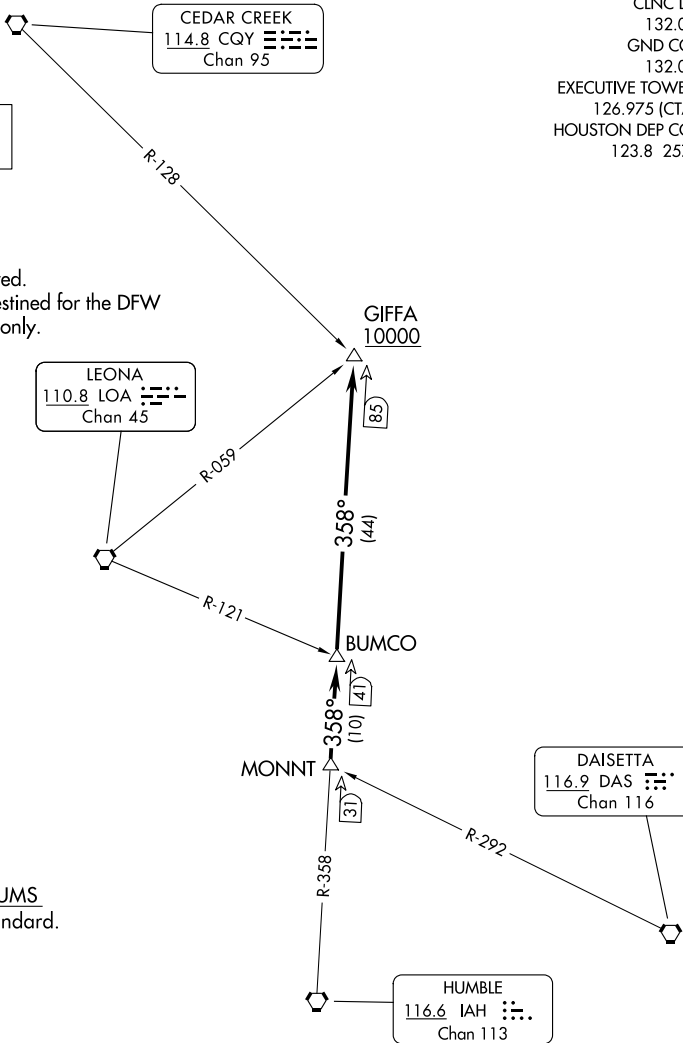

ATIS
 119.525
 CLNC DEL
 132.075
 GND CON
 132.075
 EXECUTIVE TOWER★
 126.975 (CTAF)
 HOUSTON DEP CON
 123.8 257.7

**TOP ALTITUDE:
ASSIGNED BY ATC**

NOTE: RADAR required.
 NOTE: For aircraft destined for the DFW
 terminal area only.

TAKEOFF MINIMUMS
 Rwys 18, 36: Standard.

(CONTINUED ON FOLLOWING PAGE)

NOTE: Chart not to scale.

SC-5, 11 JUN 2026 to 09 JUL 2026

SC-5, 11 JUN 2026 to 09 JUL 2026