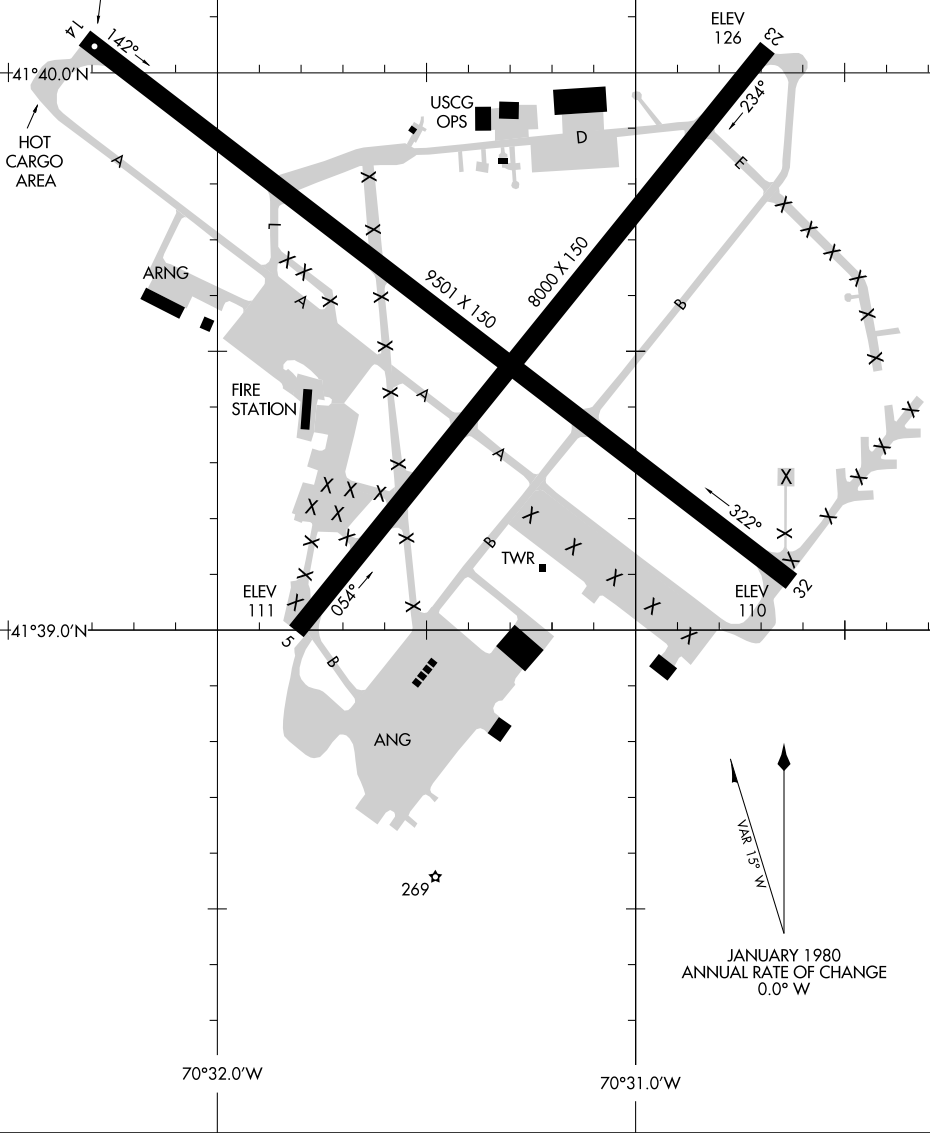

26134

AIRPORT DIAGRAM

CAPE COD COAST GUARD AIR STATION (F/MH)
AL-10362 (FAA) FALMOUTH, MASSACHUSETTS

ATIS
120.475 236.825
COAST GUARD TOWER
128.425 291.1
GND CON
124.15 275.8

**CAUTION: BE ALERT TO RUNWAY CROSSING CLEARANCES.
READBACK OF ALL RUNWAY HOLDING INSTRUCTIONS IS REQUIRED.**

RWY 05-23
PCN 33 F/A/W/T
RWY 14-32
PCN 26 F/A/W/T

FIELD
ELEV
130

NE-1, 11 JUN 2026 to 09 JUL 2026

NE-1, 11 JUN 2026 to 09 JUL 2026

AIRPORT DIAGRAM

26134

FALMOUTH, MASSACHUSETTS
CAPE COD COAST GUARD AIR STATION (F/MH)