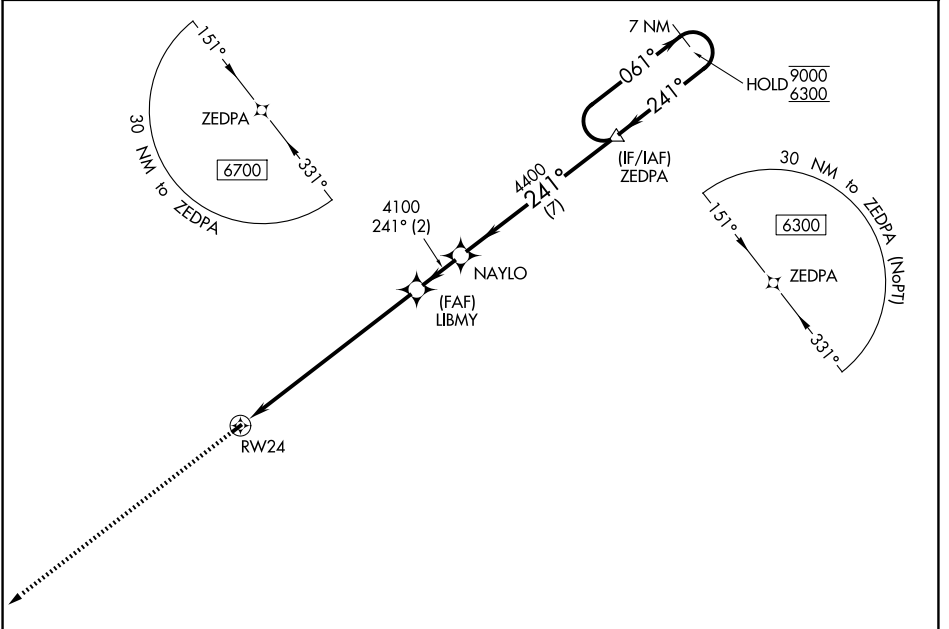

APP CRS	Rwy Ldg	2004
241°	TDZE	1436
	Apt Elev	1436

RNAV (GPS) RWY 24

EAGLE'S NEST (W13)

RNP APCH.
 Procedure NA at night. Rwy 24 helicopter visibility reduction below 1 SM NA.

MISSED APPROACH: Climb to 6700 direct OBEPE and hold, continue climb-in-hold to 6700.

AWOS-3PT 118.625	POTOMAC APP CON 132.85 323.125	UNICOM 123.05 (CTAF)
----------------------------	--	--------------------------------

NE-3, 11 JUN 2026 to 09 JUL 2026

NE-3, 11 JUN 2026 to 09 JUL 2026

ELEV 1436	TDZE 1436
-----------	-----------