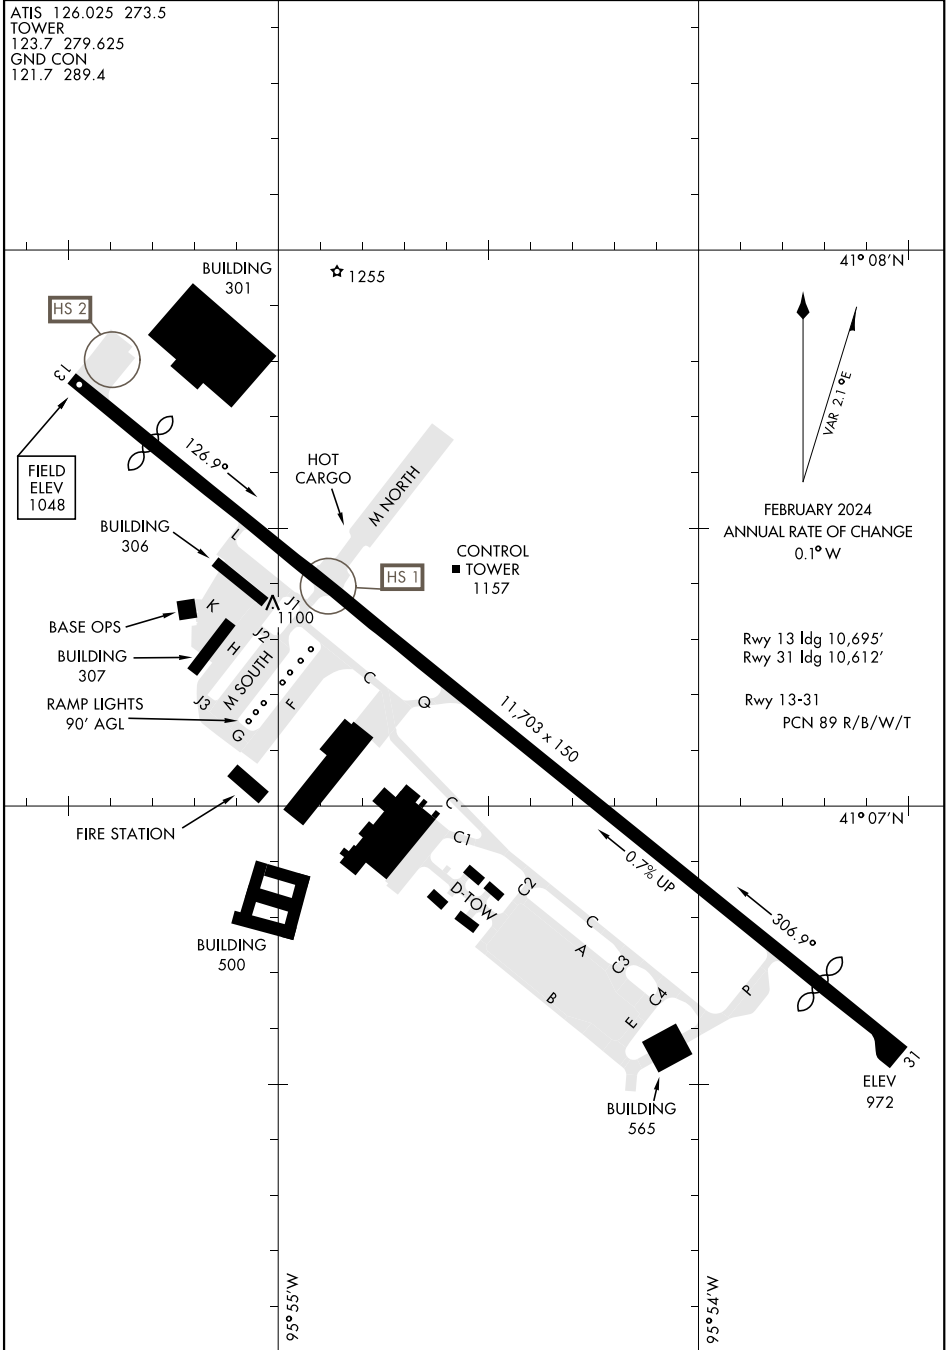

AIRPORT DIAGRAM

[USAF]

OFFUTT AFB (KOFF)

OMAHA, NEBRASKA

ATIS 126.025 273.5
 TOWER 123.7 279.625
 GND CON 121.7 289.4

NC-2, 09 JUL 2026 to 06 AUG 2026

NC-2, 09 JUL 2026 to 06 AUG 2026

AIRPORT DIAGRAM

OMAHA, NEBRASKA
OFFUTT AFB (KOFF)