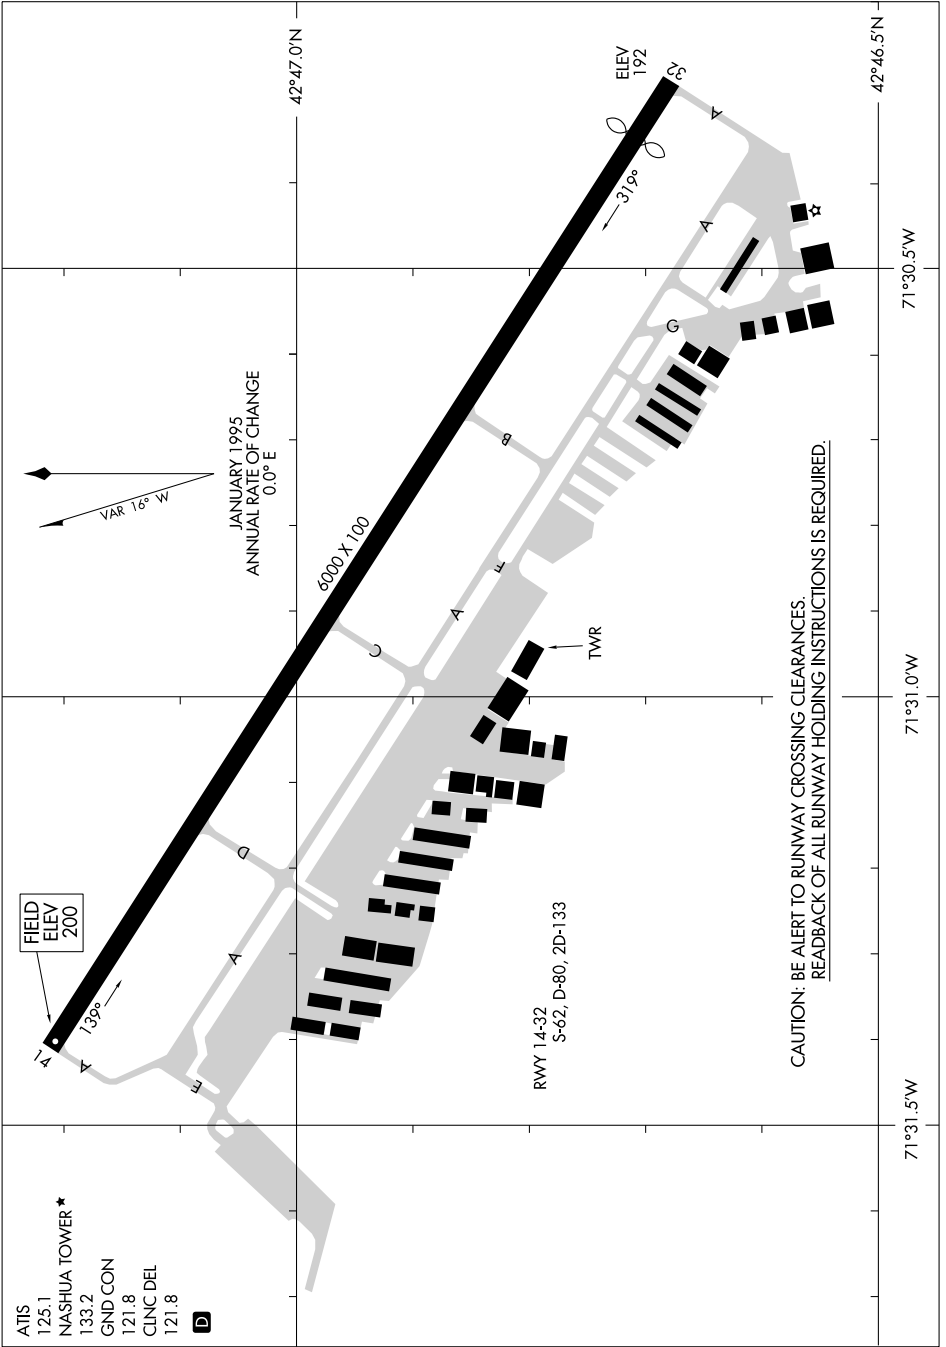

AIRPORT DIAGRAM

AL-5036 (FAA)

BOIRE FLD (ASH)
NASHUA, NEW HAMPSHIRE

NE-1, 09 JUL 2026 to 06 AUG 2026

NE-1, 09 JUL 2026 to 06 AUG 2026

- ATIS 125.1
- NASHUA TOWER *
- 133.2
- GND CON 121.8
- CLNC DEL 121.8
- D**

AIRPORT DIAGRAM

NASHUA, NEW HAMPSHIRE
BOIRE FLD (ASH)