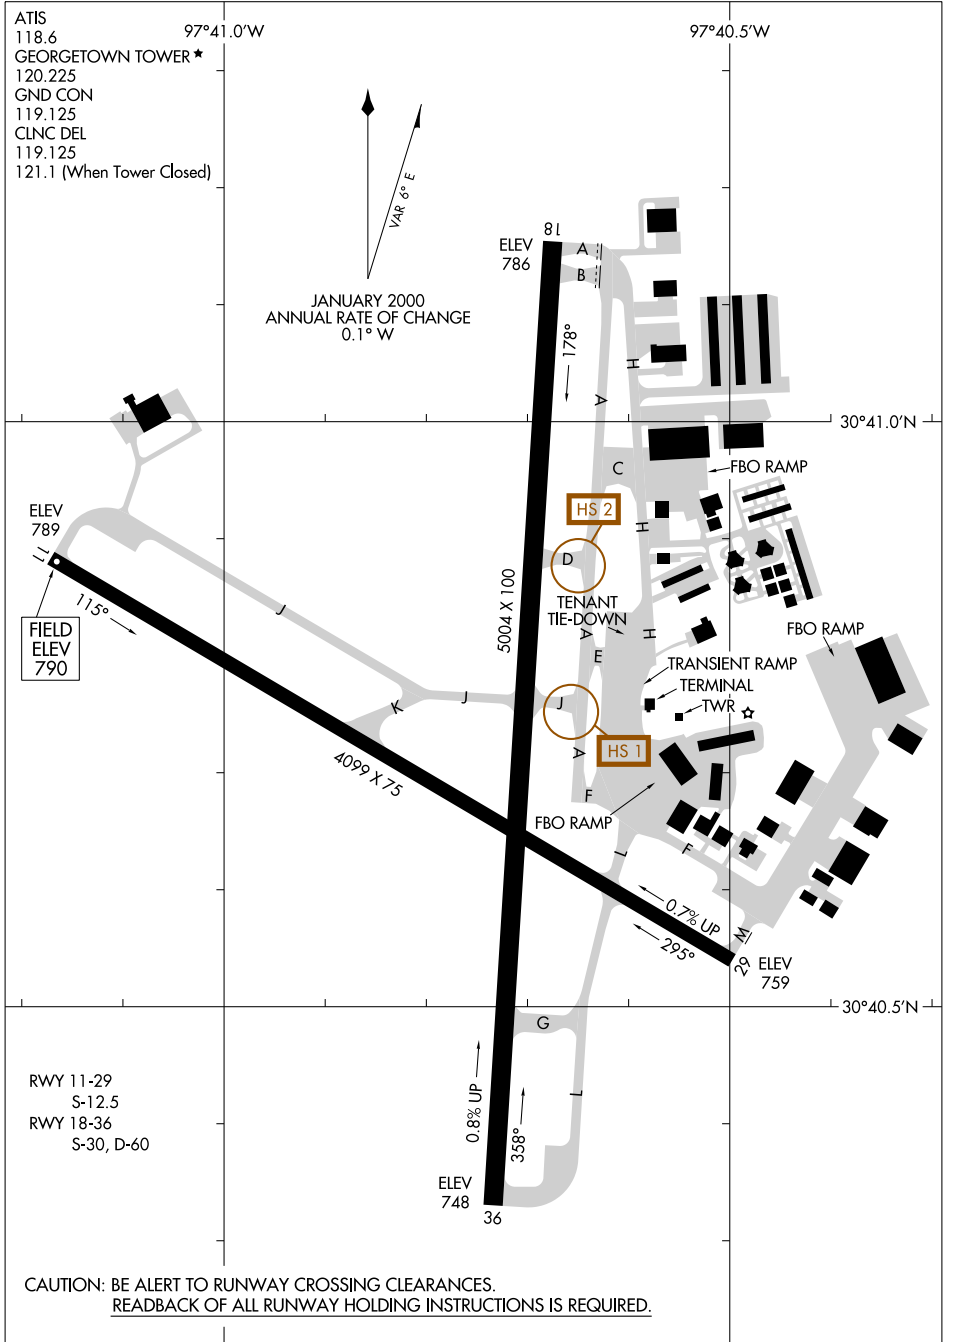

AIRPORT DIAGRAM

AL-5724 (FAA)

GEORGETOWN EXEC (GTU)
GEORGETOWN, TEXAS

SC-3, 09 JUL 2026 to 06 AUG 2026

SC-3, 09 JUL 2026 to 06 AUG 2026

AIRPORT DIAGRAM

GEORGETOWN, TEXAS
GEORGETOWN EXEC (GTU)