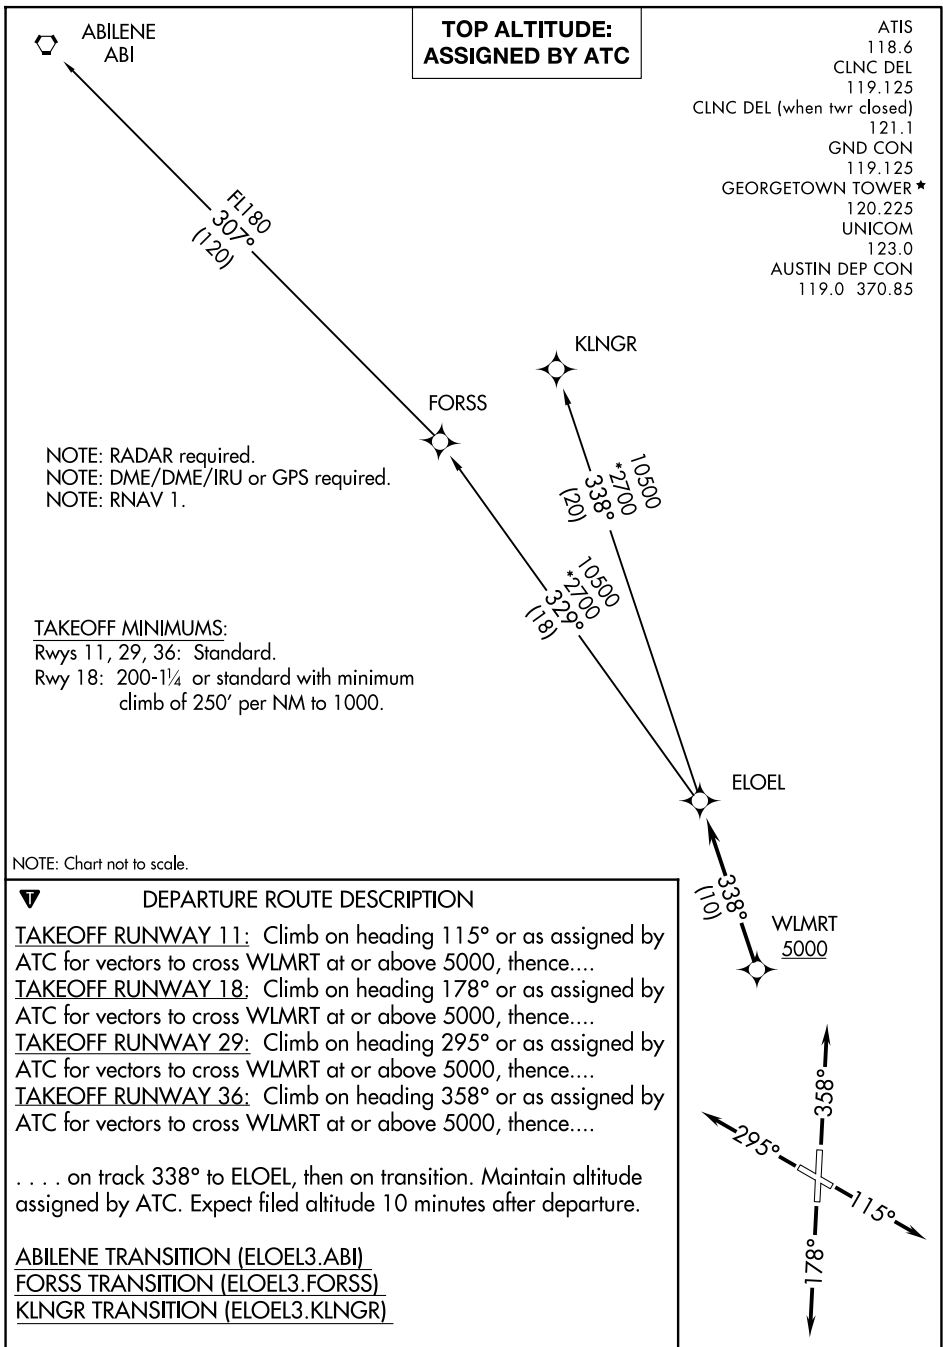

(ELOEL3.ELOEL) 22195

ELOEL THREE DEPARTURE (RNAV) AL-5724 (FAA)

GEORGETOWN EXEC (GTU)

GEORGETOWN, TEXAS

SC-3, 09 JUL 2026 to 06 AUG 2026

SC-3, 09 JUL 2026 to 06 AUG 2026

ELOEL THREE DEPARTURE (RNAV)

(ELOEL3.ELOEL) 22APR21

GEORGETOWN, TEXAS

GEORGETOWN EXEC (GTU)