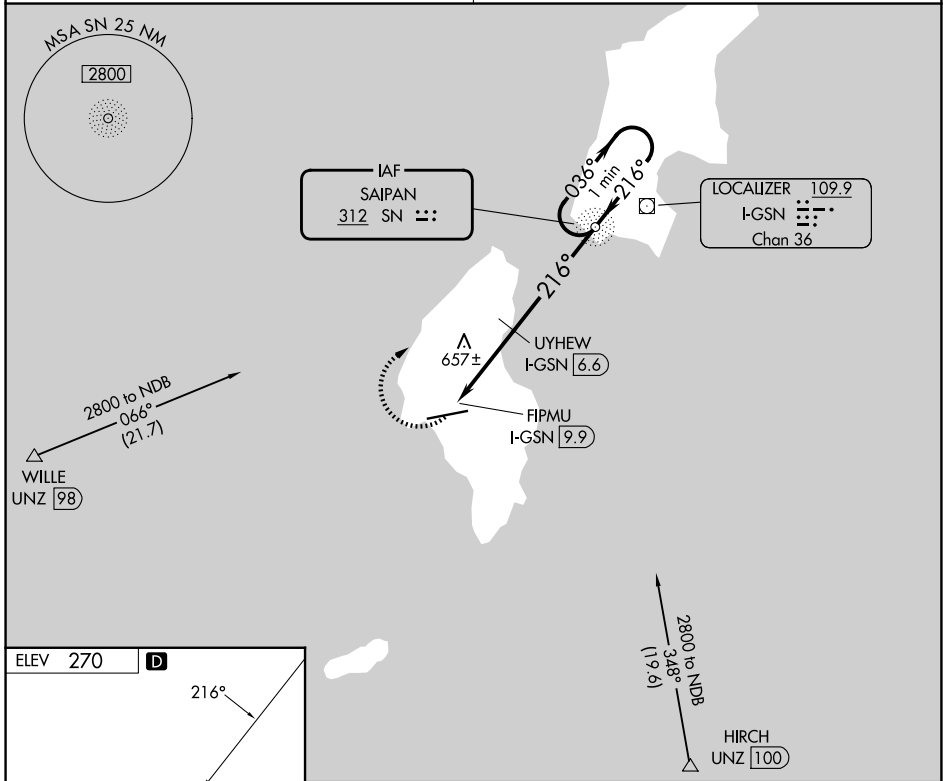

SN NDB 312	APP CRS 216°	Rwy Ldg TDZE Apt Elev	N/A N/A 270
----------------------	------------------------	-----------------------------	--

NDB-A
FRANCISCO MANGLONA BORJA/TINIAN INTL (TNI)(PGWT)

NA Obtain local altimeter setting on CTAF; when not received, use Saipan altimeter setting and increase all MDA 40 feet, and all Cats visibility ¼ SM. Increase UYHEW fix minimums Cats C and D visibility ¼ mile. # DME from I-GSN LOC/DME.

MISSED APPROACH: Climbing right turn to 2800 direct SN NDB and hold.

GUAM CERAP 118.4 290.5	SAIPAN RADIO 123.6 (CTAF) 0
----------------------------------	---------------------------------------

CATEGORY	A	B	C	D
CIRCLING	1060-1	790 (800-1)	1060-2¼ 790 (800-2¼)	1060-2½ 790 (800-2½)
# UYHEW FIX MINIMUMS				
CIRCLING	1000-1	730 (800-1)	1000-2 730 (800-2)	1060-2½ 790 (800-2½)

PAC: 09 JUL 2026 to 03 SEP 2026

PAC: 09 JUL 2026 to 03 SEP 2026