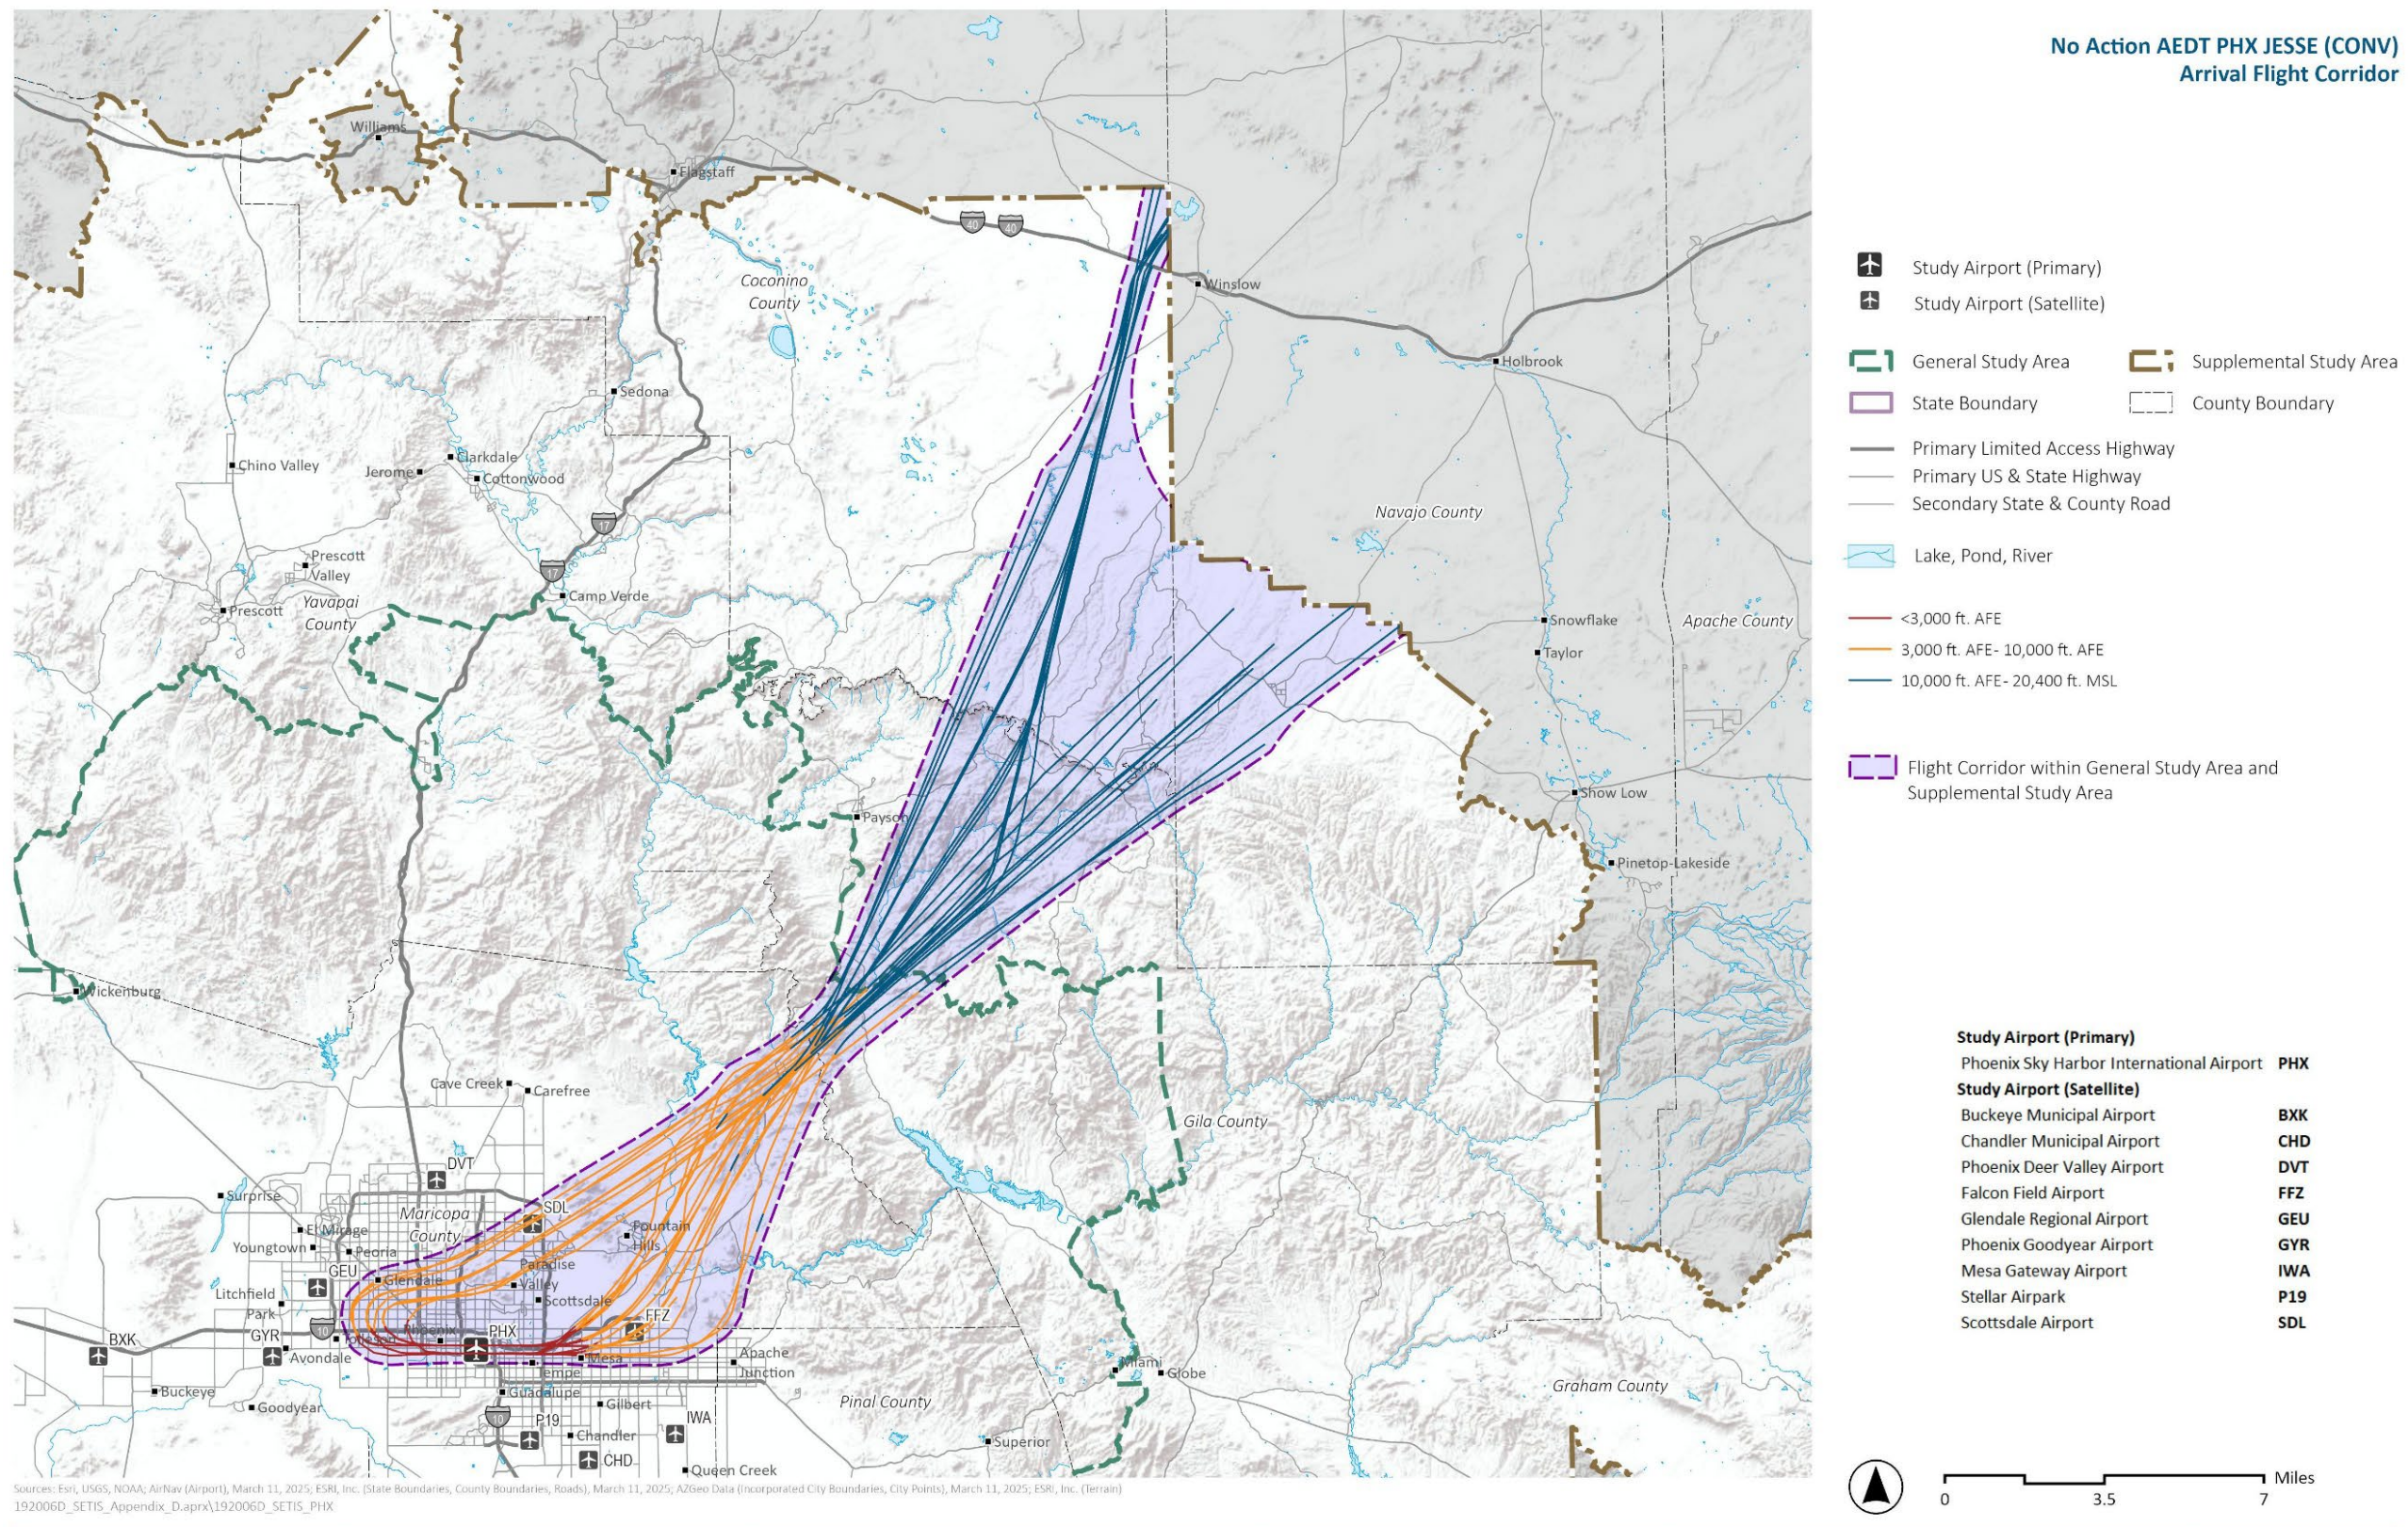

Appendix H

No Action Alternative Procedures and Flight Corridors

This page intentionally left blank.

This appendix provides the Aviation Environmental Design Tool (AEDT)-modeled flight tracks and corresponding existing procedure name for each study airport. The modeled tracks were developed using the existing flight track data sample and were applied to both the Existing Conditions as well as the future No Action Alternatives for nine of the study airports. These AEDT model track exhibits are labeled as “No Action” exhibits.

At some of the airports, aircraft are directed to follow procedures not assigned to that airport to enter or exit the airspace. In these cases, the procedure actually flown is identified in the exhibit. For example, although the DSERT STAR (Standard Terminal Arrival) does not serve Glendale Regional Airport (GEU), some arrivals to GEU follow the DSERT procedure. In addition, certain modeled tracks do not follow published procedures and instead are vectored into or out of the airspace. These tracks are labeled as vector tracks with an associated direction (e.g., *Vector North Departure* are departures vectored northbound to exit the airspace).

Exhibit H.1-7. No Action AEDT PHX JESSE (CONV) Arrival Flight Corridor

Exhibit H.1-8. No Action AEDT PHX PINNG (RNAV) Arrival Flight Corridor

Exhibit H.1-9. No Action AEDT PHX SUNSS (CONV) Arrival Flight Corridor

Exhibit H.1-10. No Action AEDT PHX Vector Northeast Arrival Flight Corridor