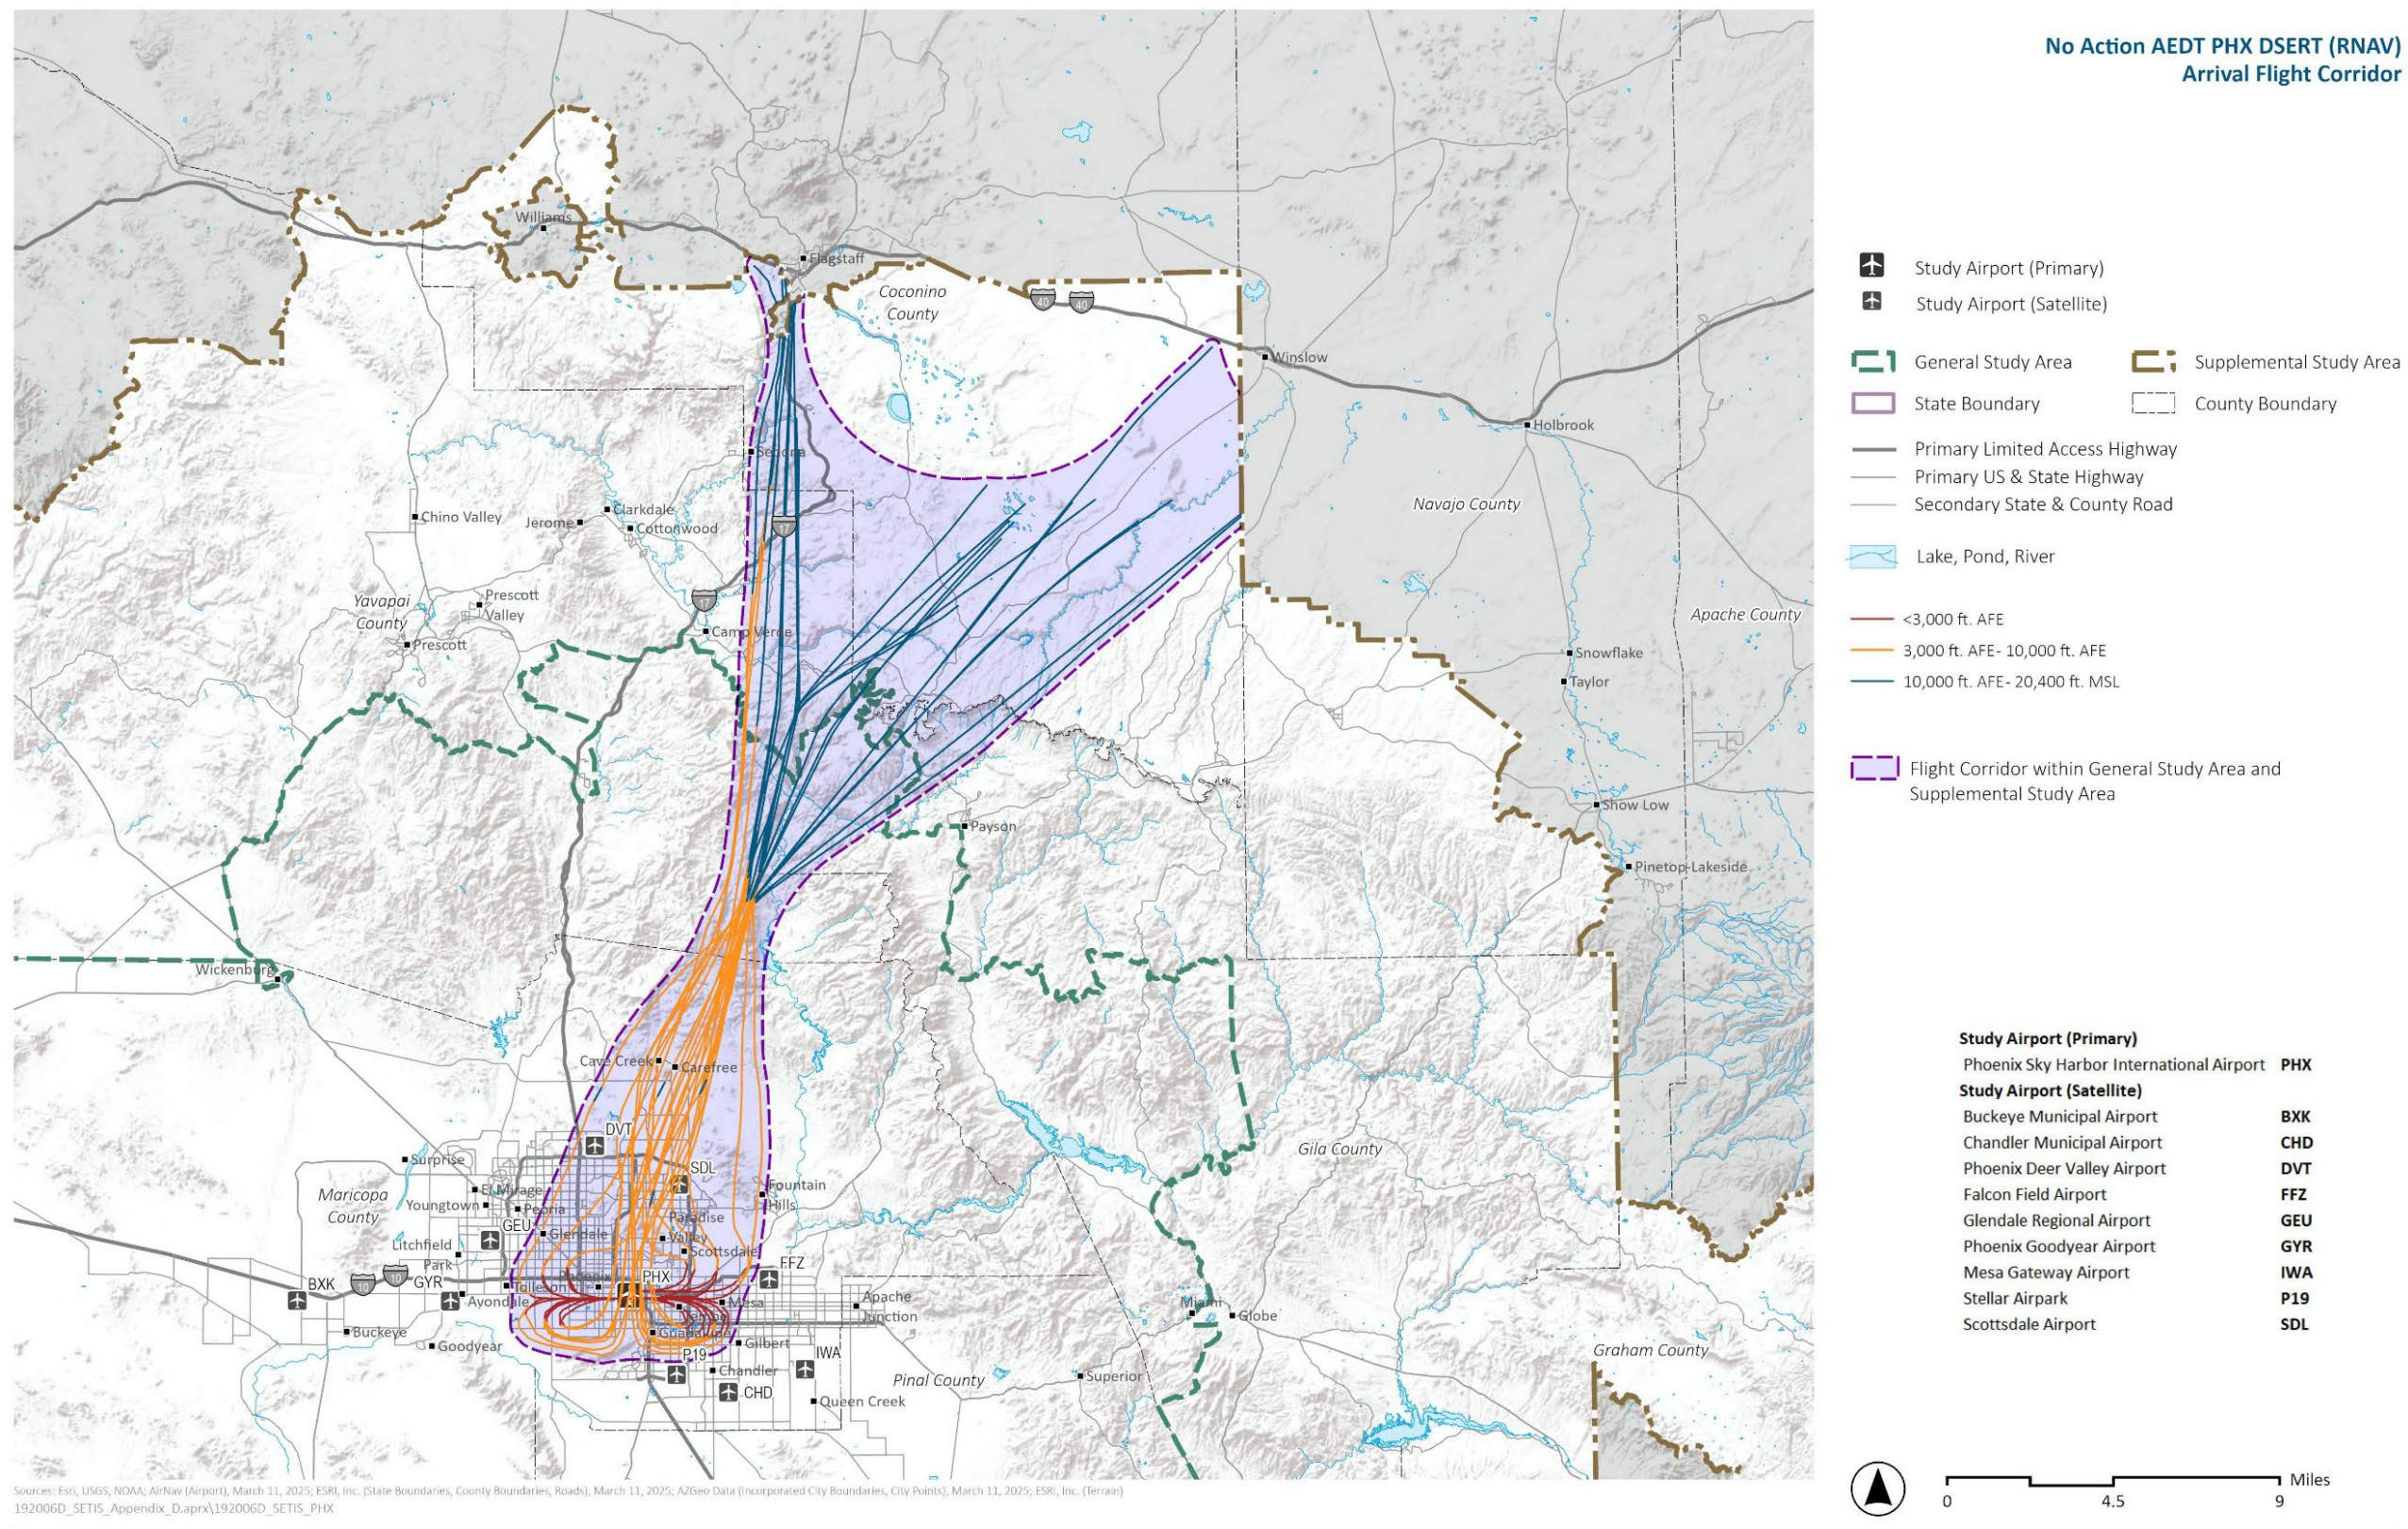

Appendix H

No Action Alternative Procedures and Flight Corridors

This page intentionally left blank.

This appendix provides the Aviation Environmental Design Tool (AEDT)-modeled flight tracks and corresponding existing procedure name for each study airport. The modeled tracks were developed using the existing flight track data sample and were applied to both the Existing Conditions as well as the future No Action Alternatives for nine of the study airports. These AEDT model track exhibits are labeled as “No Action” exhibits.

Exhibit H.1-4. No Action AEDT PHX DSERT (RNAV) Arrival Flight Corridor

Exhibit H.1-5. No Action AEDT PHX EAGUL (RNAV) Arrival Flight Corridor

Exhibit H.1-6. No Action AEDT PHX HYDRR (RNAV) Arrival Flight Corridor

Exhibit H.1-7. No Action AEDT PHX JESSE (CONV) Arrival Flight Corridor

Exhibit H.1-8. No Action AEDT PHX PINNG (RNAV) Arrival Flight Corridor

Exhibit H.1-9. No Action AEDT PHX SUNSS (CONV) Arrival Flight Corridor

Exhibit H.1-10. No Action AEDT PHX Vector Northeast Arrival Flight Corridor