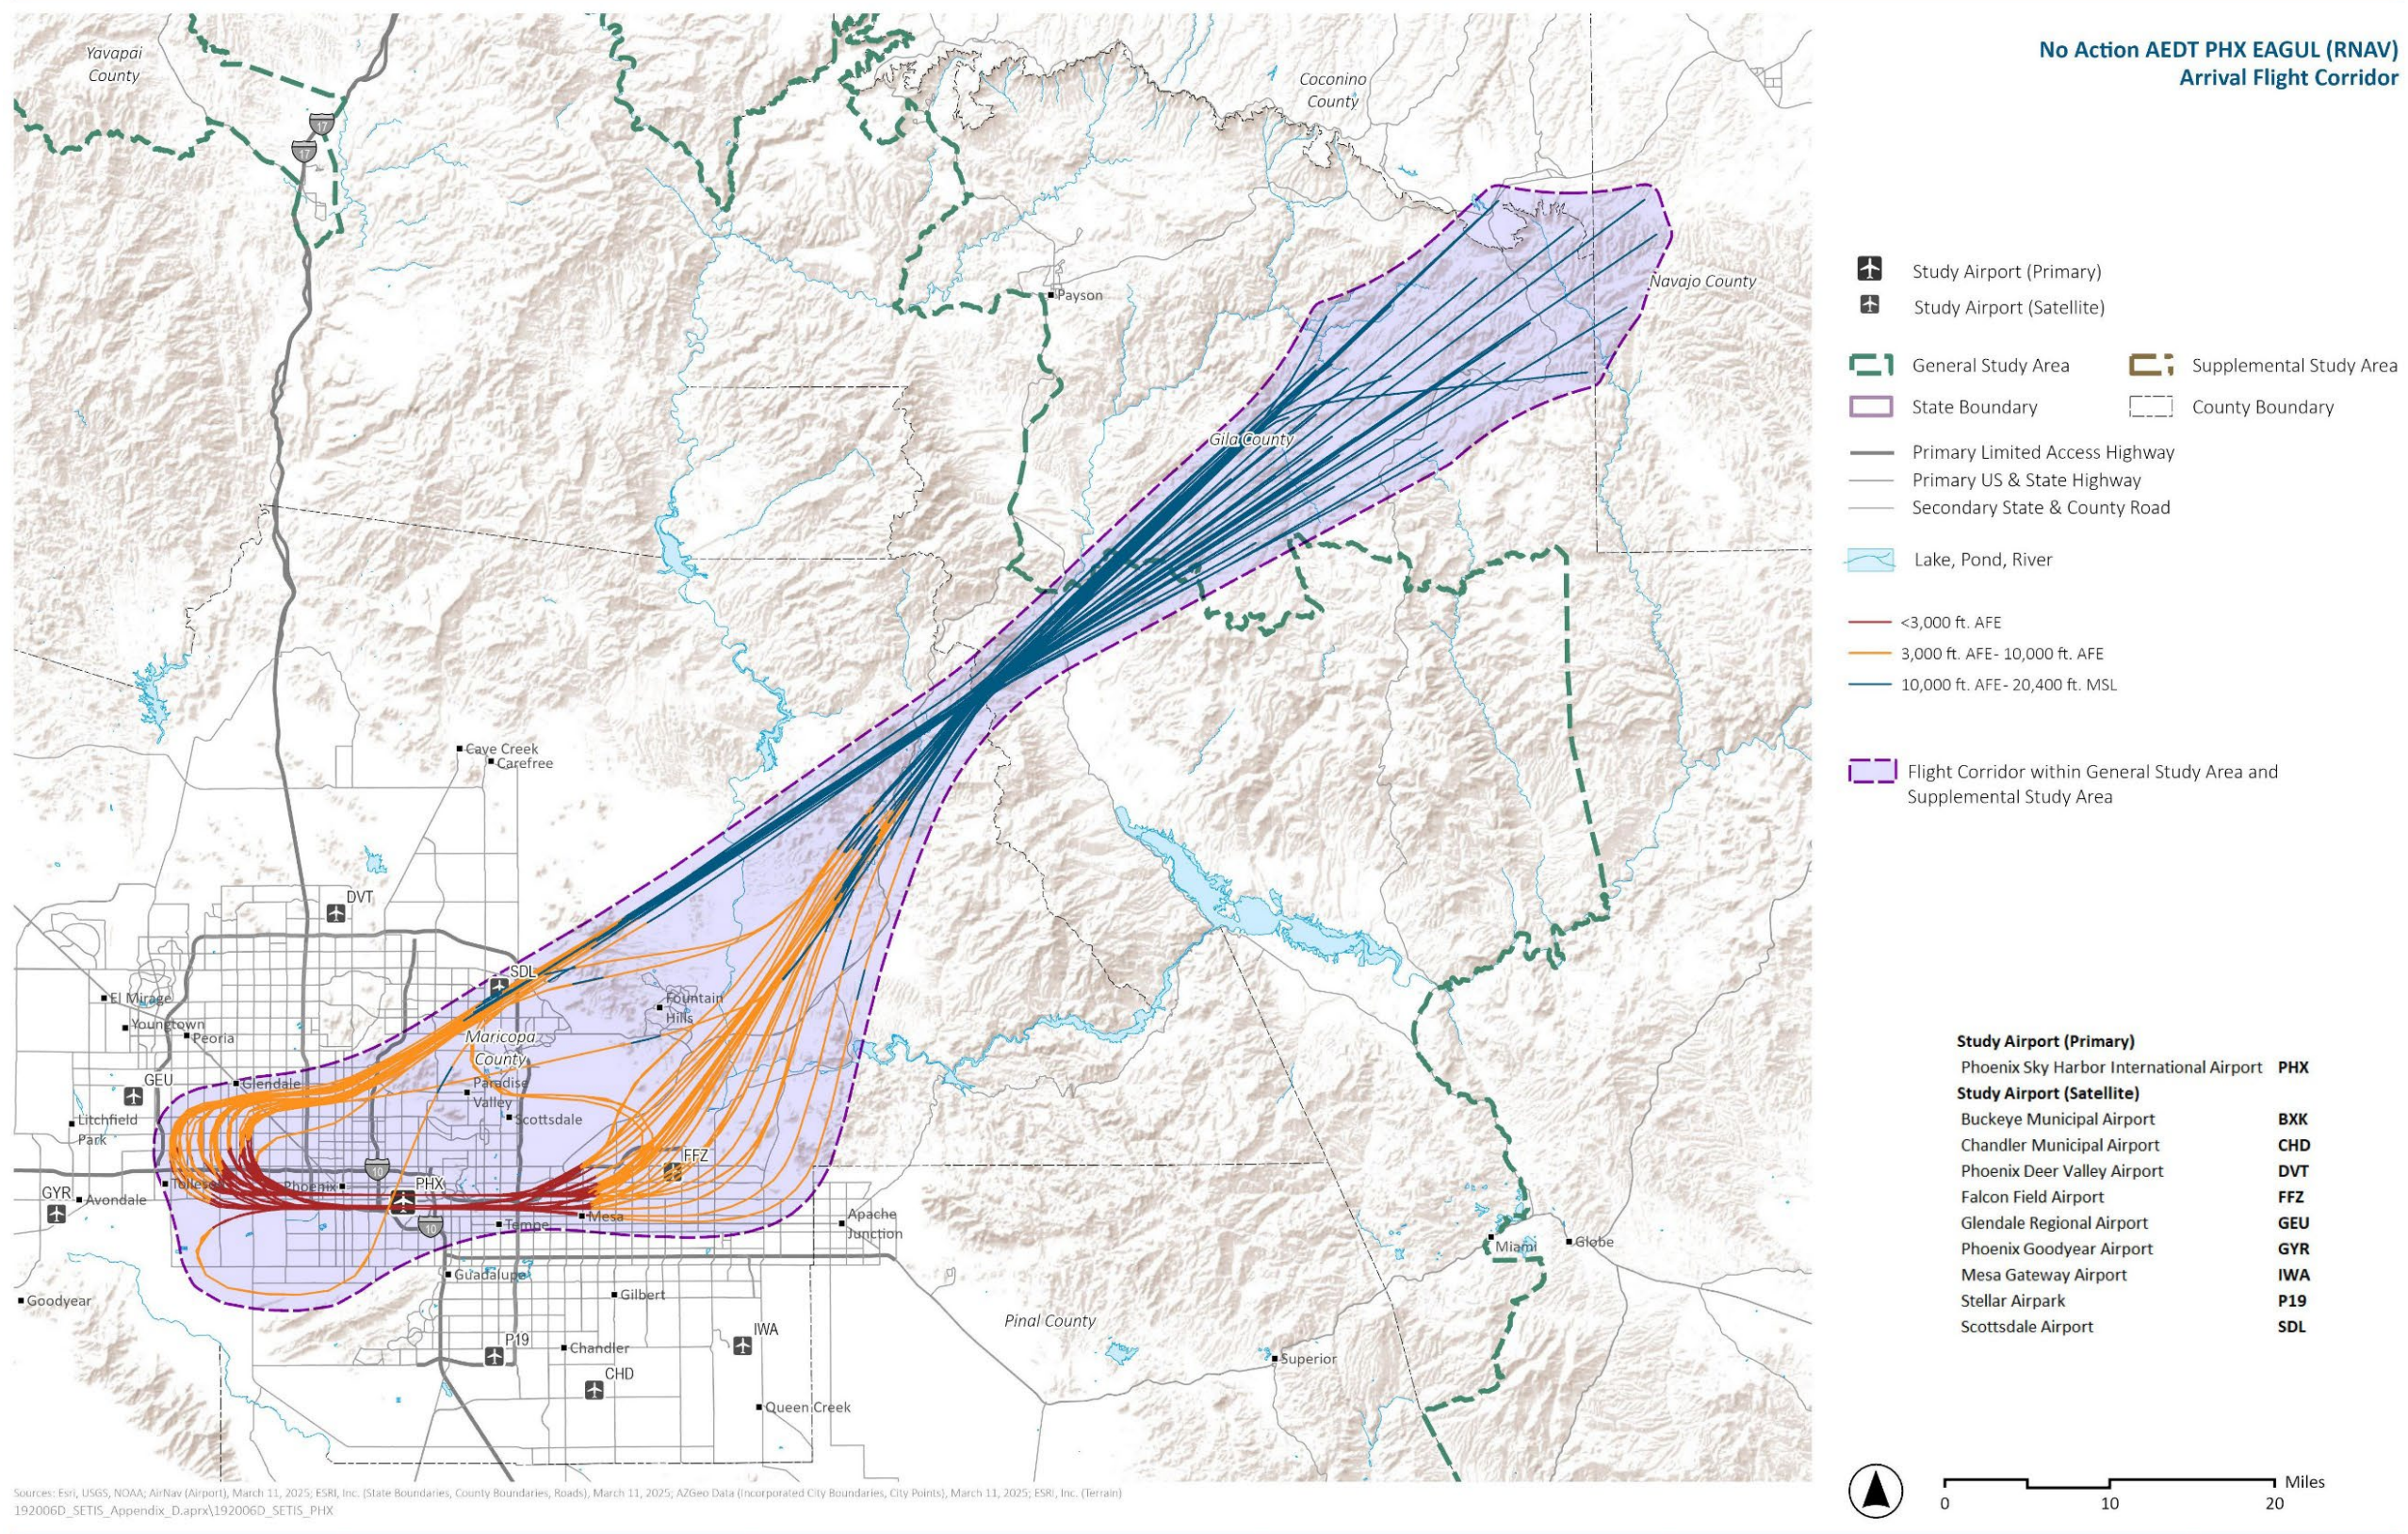

Appendix H

No Action Alternative Procedures and Flight Corridors

This page intentionally left blank.

This appendix provides the Aviation Environmental Design Tool (AEDT)-modeled flight tracks and corresponding existing procedure name for each study airport. The modeled tracks were developed using the existing flight track data sample and were applied to both the Existing Conditions as well as the future No Action Alternatives for nine of the study airports. These AEDT model track exhibits are labeled as “No Action” exhibits.

Exhibit H.1-4. No Action AEDT PHX DSERT (RNAV) Arrival Flight Corridor

Exhibit H.1-5. No Action AEDT PHX EAGUL (RNAV) Arrival Flight Corridor

Exhibit H.1-6. No Action AEDT PHX HYDRR (RNAV) Arrival Flight Corridor

Exhibit H.1-7. No Action AEDT PHX JESSE (CONV) Arrival Flight Corridor

Exhibit H.1-8. No Action AEDT PHX PINNG (RNAV) Arrival Flight Corridor

Exhibit H.1-9. No Action AEDT PHX SUNSS (CONV) Arrival Flight Corridor

Exhibit H.1-10. No Action AEDT PHX Vector Northeast Arrival Flight Corridor