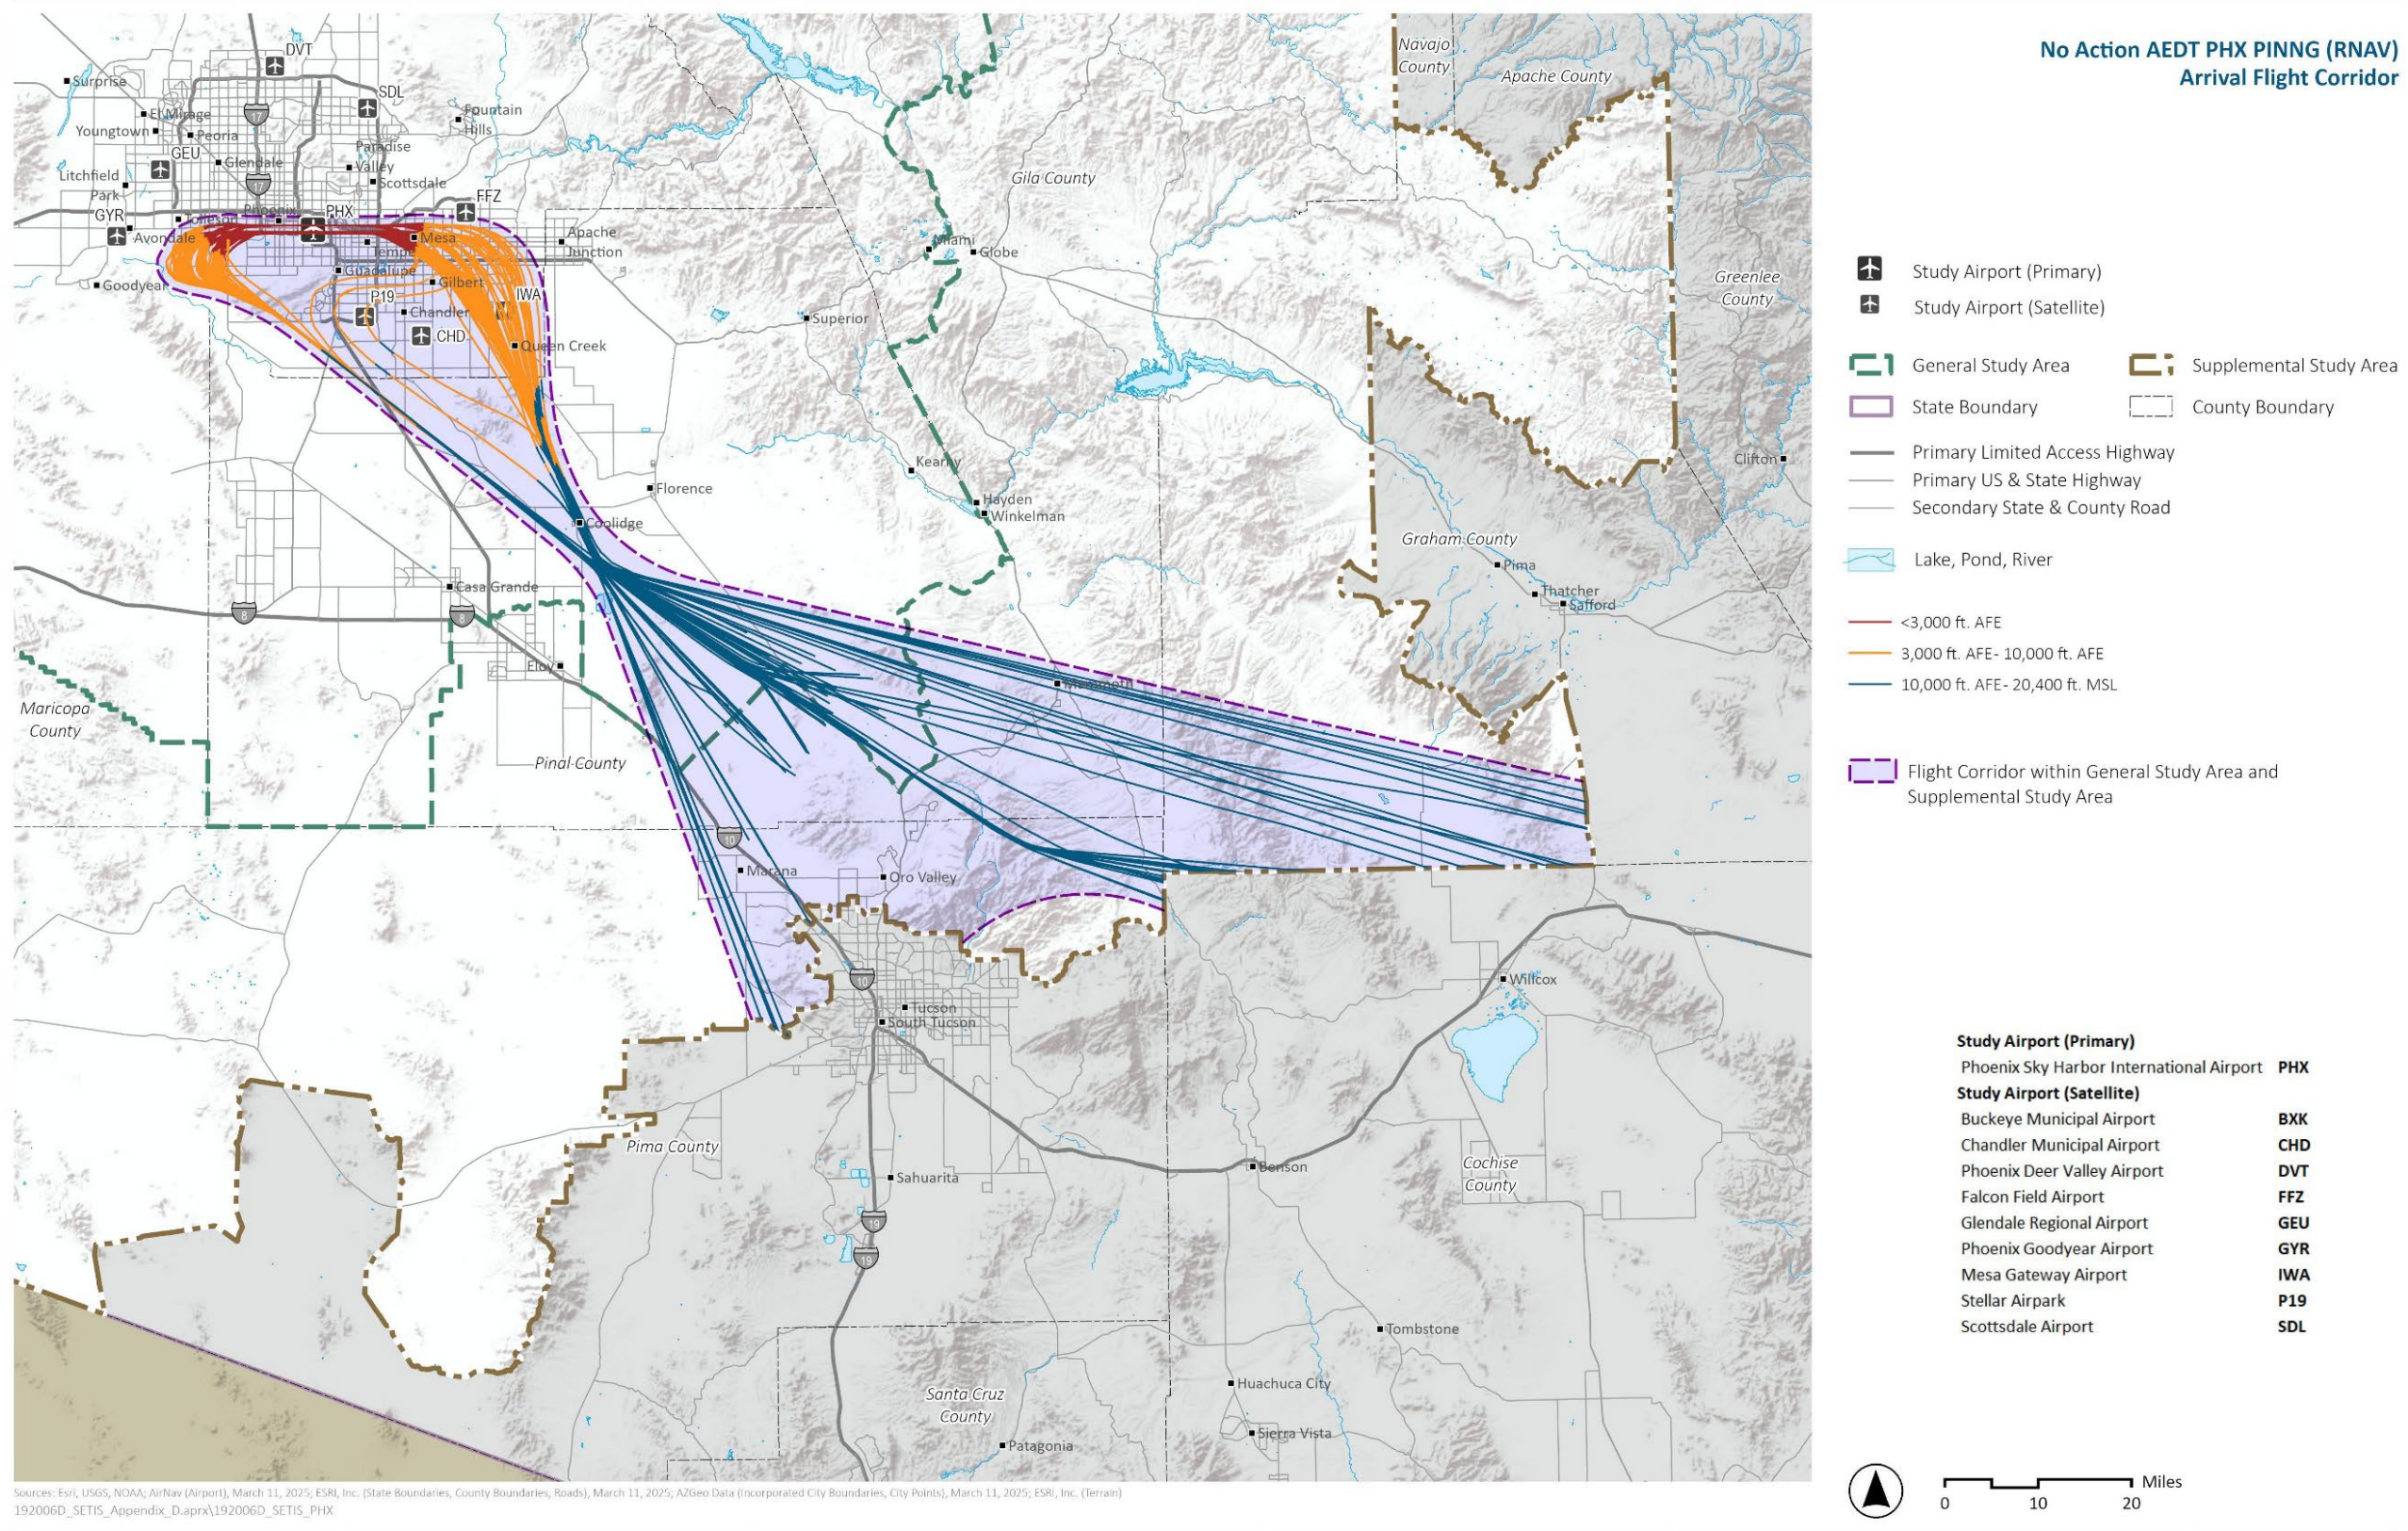

Appendix H

No Action Alternative Procedures and Flight Corridors

This page intentionally left blank.

This appendix provides the Aviation Environmental Design Tool (AEDT)-modeled flight tracks and corresponding existing procedure name for each study airport. The modeled tracks were developed using the existing flight track data sample and were applied to both the Existing Conditions as well as the future No Action Alternatives for nine of the study airports. These AEDT model track exhibits are labeled as “No Action” exhibits.

At some of the airports, aircraft are directed to follow procedures not assigned to that airport to enter or exit the airspace. In these cases, the procedure actually flown is identified in the exhibit. For example, although the DSERT STAR (Standard Terminal Arrival) does not serve Glendale Regional Airport (GEU), some arrivals to GEU follow the DSERT procedure. In addition, certain modeled tracks do not follow published procedures and instead are vectored into or out of the airspace. These tracks are labeled as vector tracks with an associated direction (e.g., *Vector North Departure* are departures vectored northbound to exit the airspace).

Exhibit H.1-7. No Action AEDT PHX JESSE (CONV) Arrival Flight Corridor

Exhibit H.1-8. No Action AEDT PHX PINNG (RNAV) Arrival Flight Corridor

Exhibit H.1-9. No Action AEDT PHX SUNSS (CONV) Arrival Flight Corridor

Exhibit H.1-10. No Action AEDT PHX Vector Northeast Arrival Flight Corridor