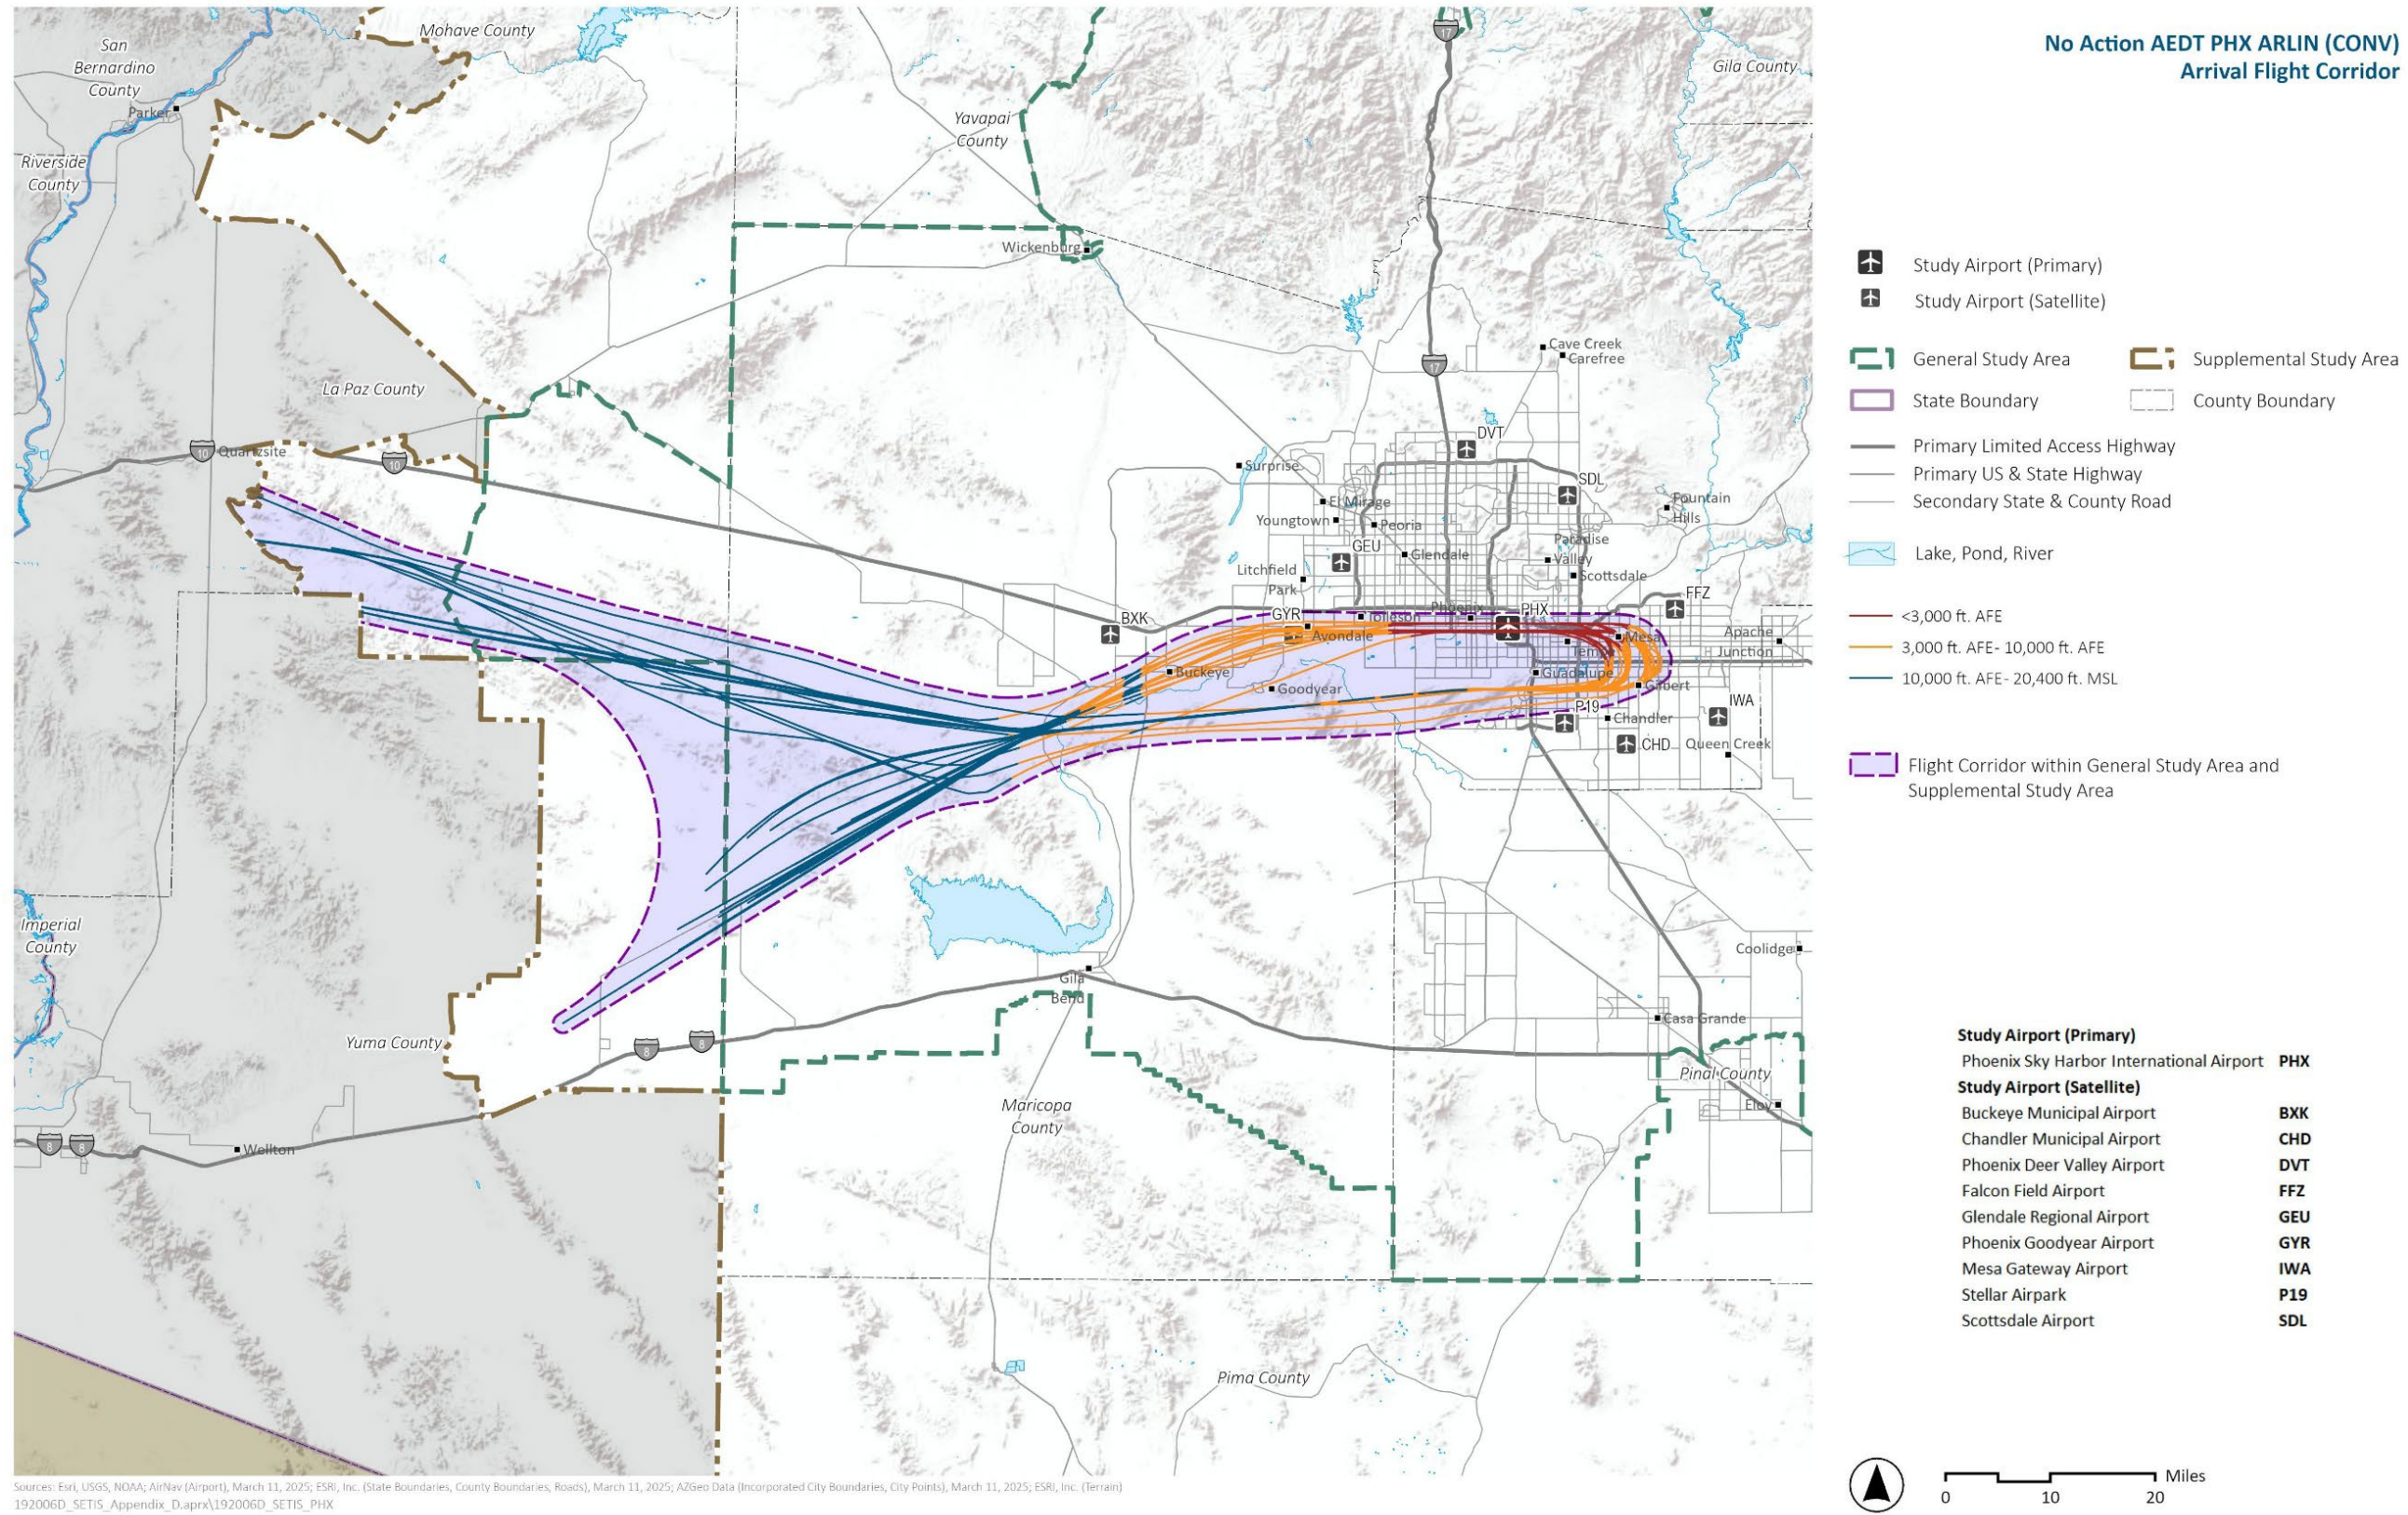

Appendix H

No Action Alternative Procedures and Flight Corridors

This page intentionally left blank.

This appendix provides the Aviation Environmental Design Tool (AEDT)-modeled flight tracks and corresponding existing procedure name for each study airport. The modeled tracks were developed using the existing flight track data sample and were applied to both the Existing Conditions as well as the future No Action Alternatives for nine of the study airports. These AEDT model track exhibits are labeled as “No Action” exhibits.

File 3 of 3

Exhibit H.1-21. No Action AEDT PHX QUAKY (RNAV) Departure Flight Corridor.....	H-29
Exhibit H.1-22. No Action AEDT PHX STANFIELD (CONV) Departure Flight Corridor.....	H-30
Exhibit H.1-23. No Action AEDT PHX ST. JOHNS (CONV) Departure Flight Corridor.....	H-31
Exhibit H.1-24. No Action AEDT PHX STRRM (RNAV) Departure Flight Corridor.....	H-32
Exhibit H.1-25. No Action AEDT PHX Vector North Departure Flight Corridor.....	H-33
Exhibit H.1-26. No Action AEDT PHX Vector Northwest Departure Flight Corridor.....	H-34
Exhibit H.1-27. No Action AEDT PHX Vector Southeast Departure Flight Corridor.....	H-35
Exhibit H.1-28. No Action AEDT PHX ZEPER (RNAV) Departure Flight Corridor.....	H-36
Exhibit H.1-29. No Action AEDT Low Altitude RNAV Route T-306.....	H-37

This page intentionally left blank.

Exhibit H.1-1. No Action AEDT PHX ARLIN (CONV) Arrival Flight Corridor

Exhibit H.1-2. No Action AEDT PHX BRUSR (RNAV) Arrival Flight Corridor

Exhibit H.1-3. No Action AEDT PHX COYOT (CONV) Arrival Flight Corridor

Exhibit H.1-4. No Action AEDT PHX DSERT (RNAV) Arrival Flight Corridor

Exhibit H.1-5. No Action AEDT PHX EAGUL (RNAV) Arrival Flight Corridor

Exhibit H.1-6. No Action AEDT PHX HYDRR (RNAV) Arrival Flight Corridor