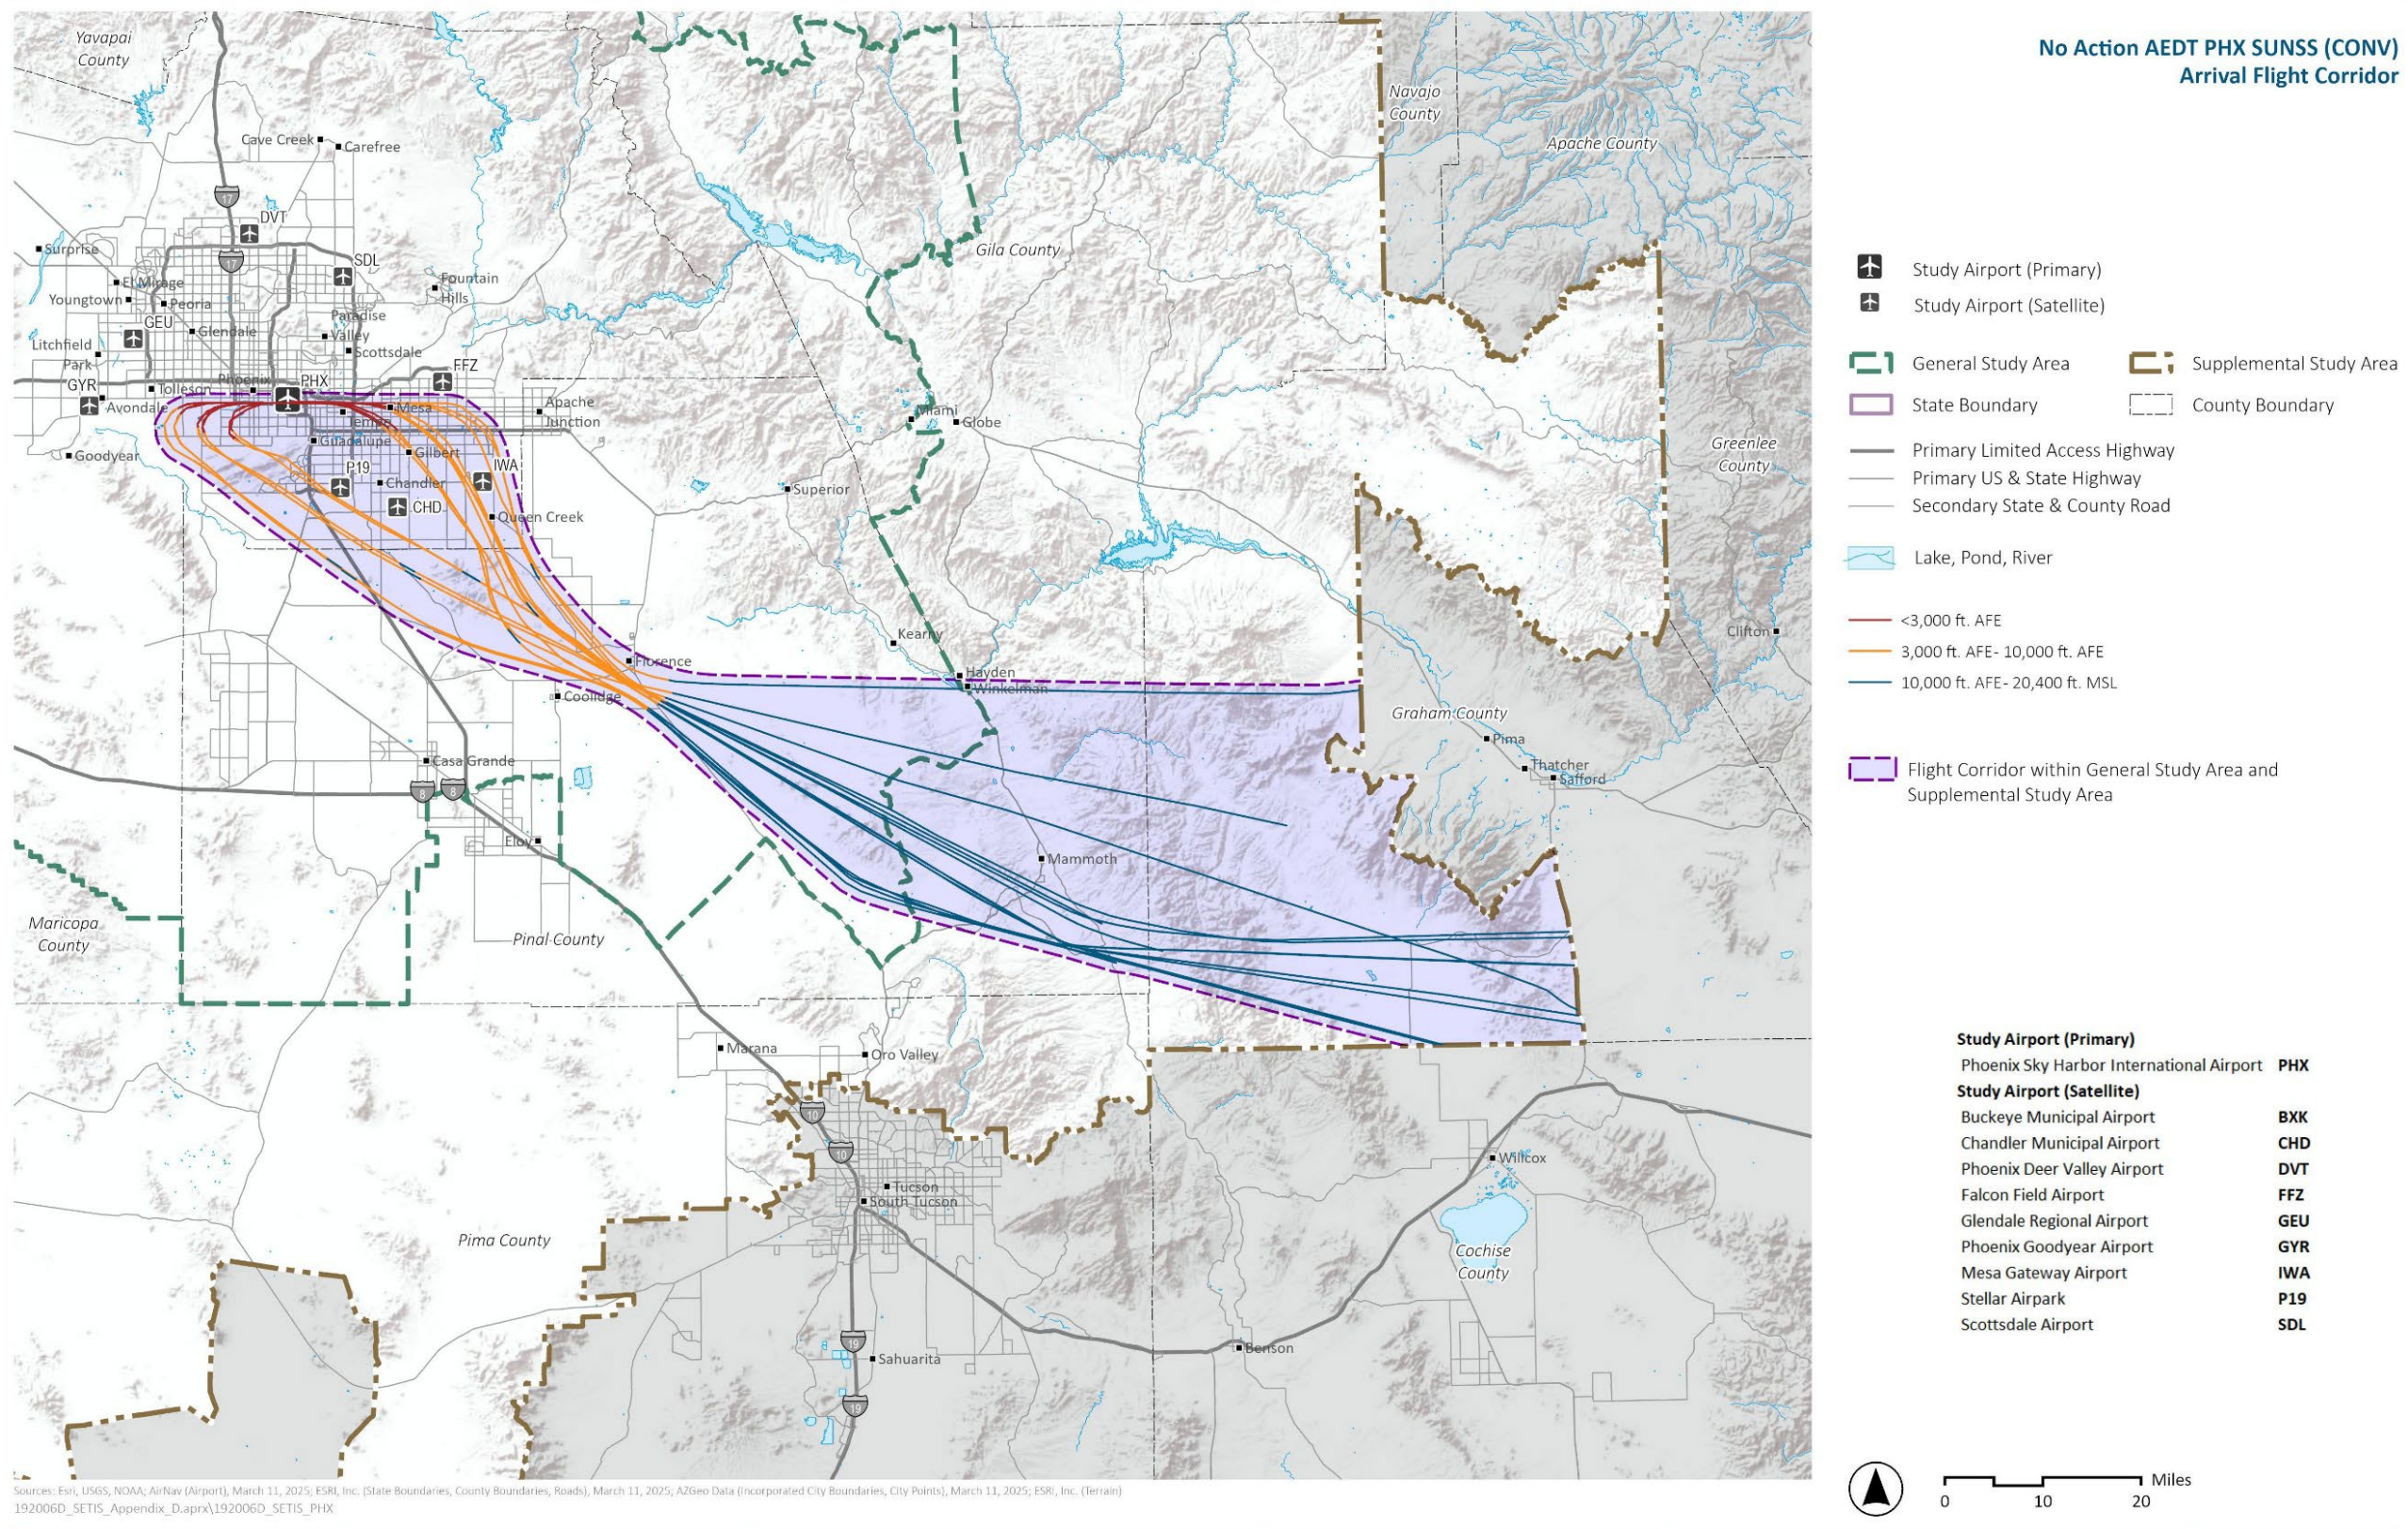

Appendix H

No Action Alternative Procedures and Flight Corridors

This page intentionally left blank.

This appendix provides the Aviation Environmental Design Tool (AEDT)-modeled flight tracks and corresponding existing procedure name for each study airport. The modeled tracks were developed using the existing flight track data sample and were applied to both the Existing Conditions as well as the future No Action Alternatives for nine of the study airports. These AEDT model track exhibits are labeled as “No Action” exhibits.

At some of the airports, aircraft are directed to follow procedures not assigned to that airport to enter or exit the airspace. In these cases, the procedure actually flown is identified in the exhibit. For example, although the DSERT STAR (Standard Terminal Arrival) does not serve Glendale Regional Airport (GEU), some arrivals to GEU follow the DSERT procedure. In addition, certain modeled tracks do not follow published procedures and instead are vectored into or out of the airspace. These tracks are labeled as vector tracks with an associated direction (e.g., *Vector North Departure* are departures vectored northbound to exit the airspace).

Exhibit H.1-7. No Action AEDT PHX JESSE (CONV) Arrival Flight Corridor

Exhibit H.1-8. No Action AEDT PHX PINNG (RNAV) Arrival Flight Corridor

Exhibit H.1-9. No Action AEDT PHX SUNSS (CONV) Arrival Flight Corridor

Exhibit H.1-10. No Action AEDT PHX Vector Northeast Arrival Flight Corridor