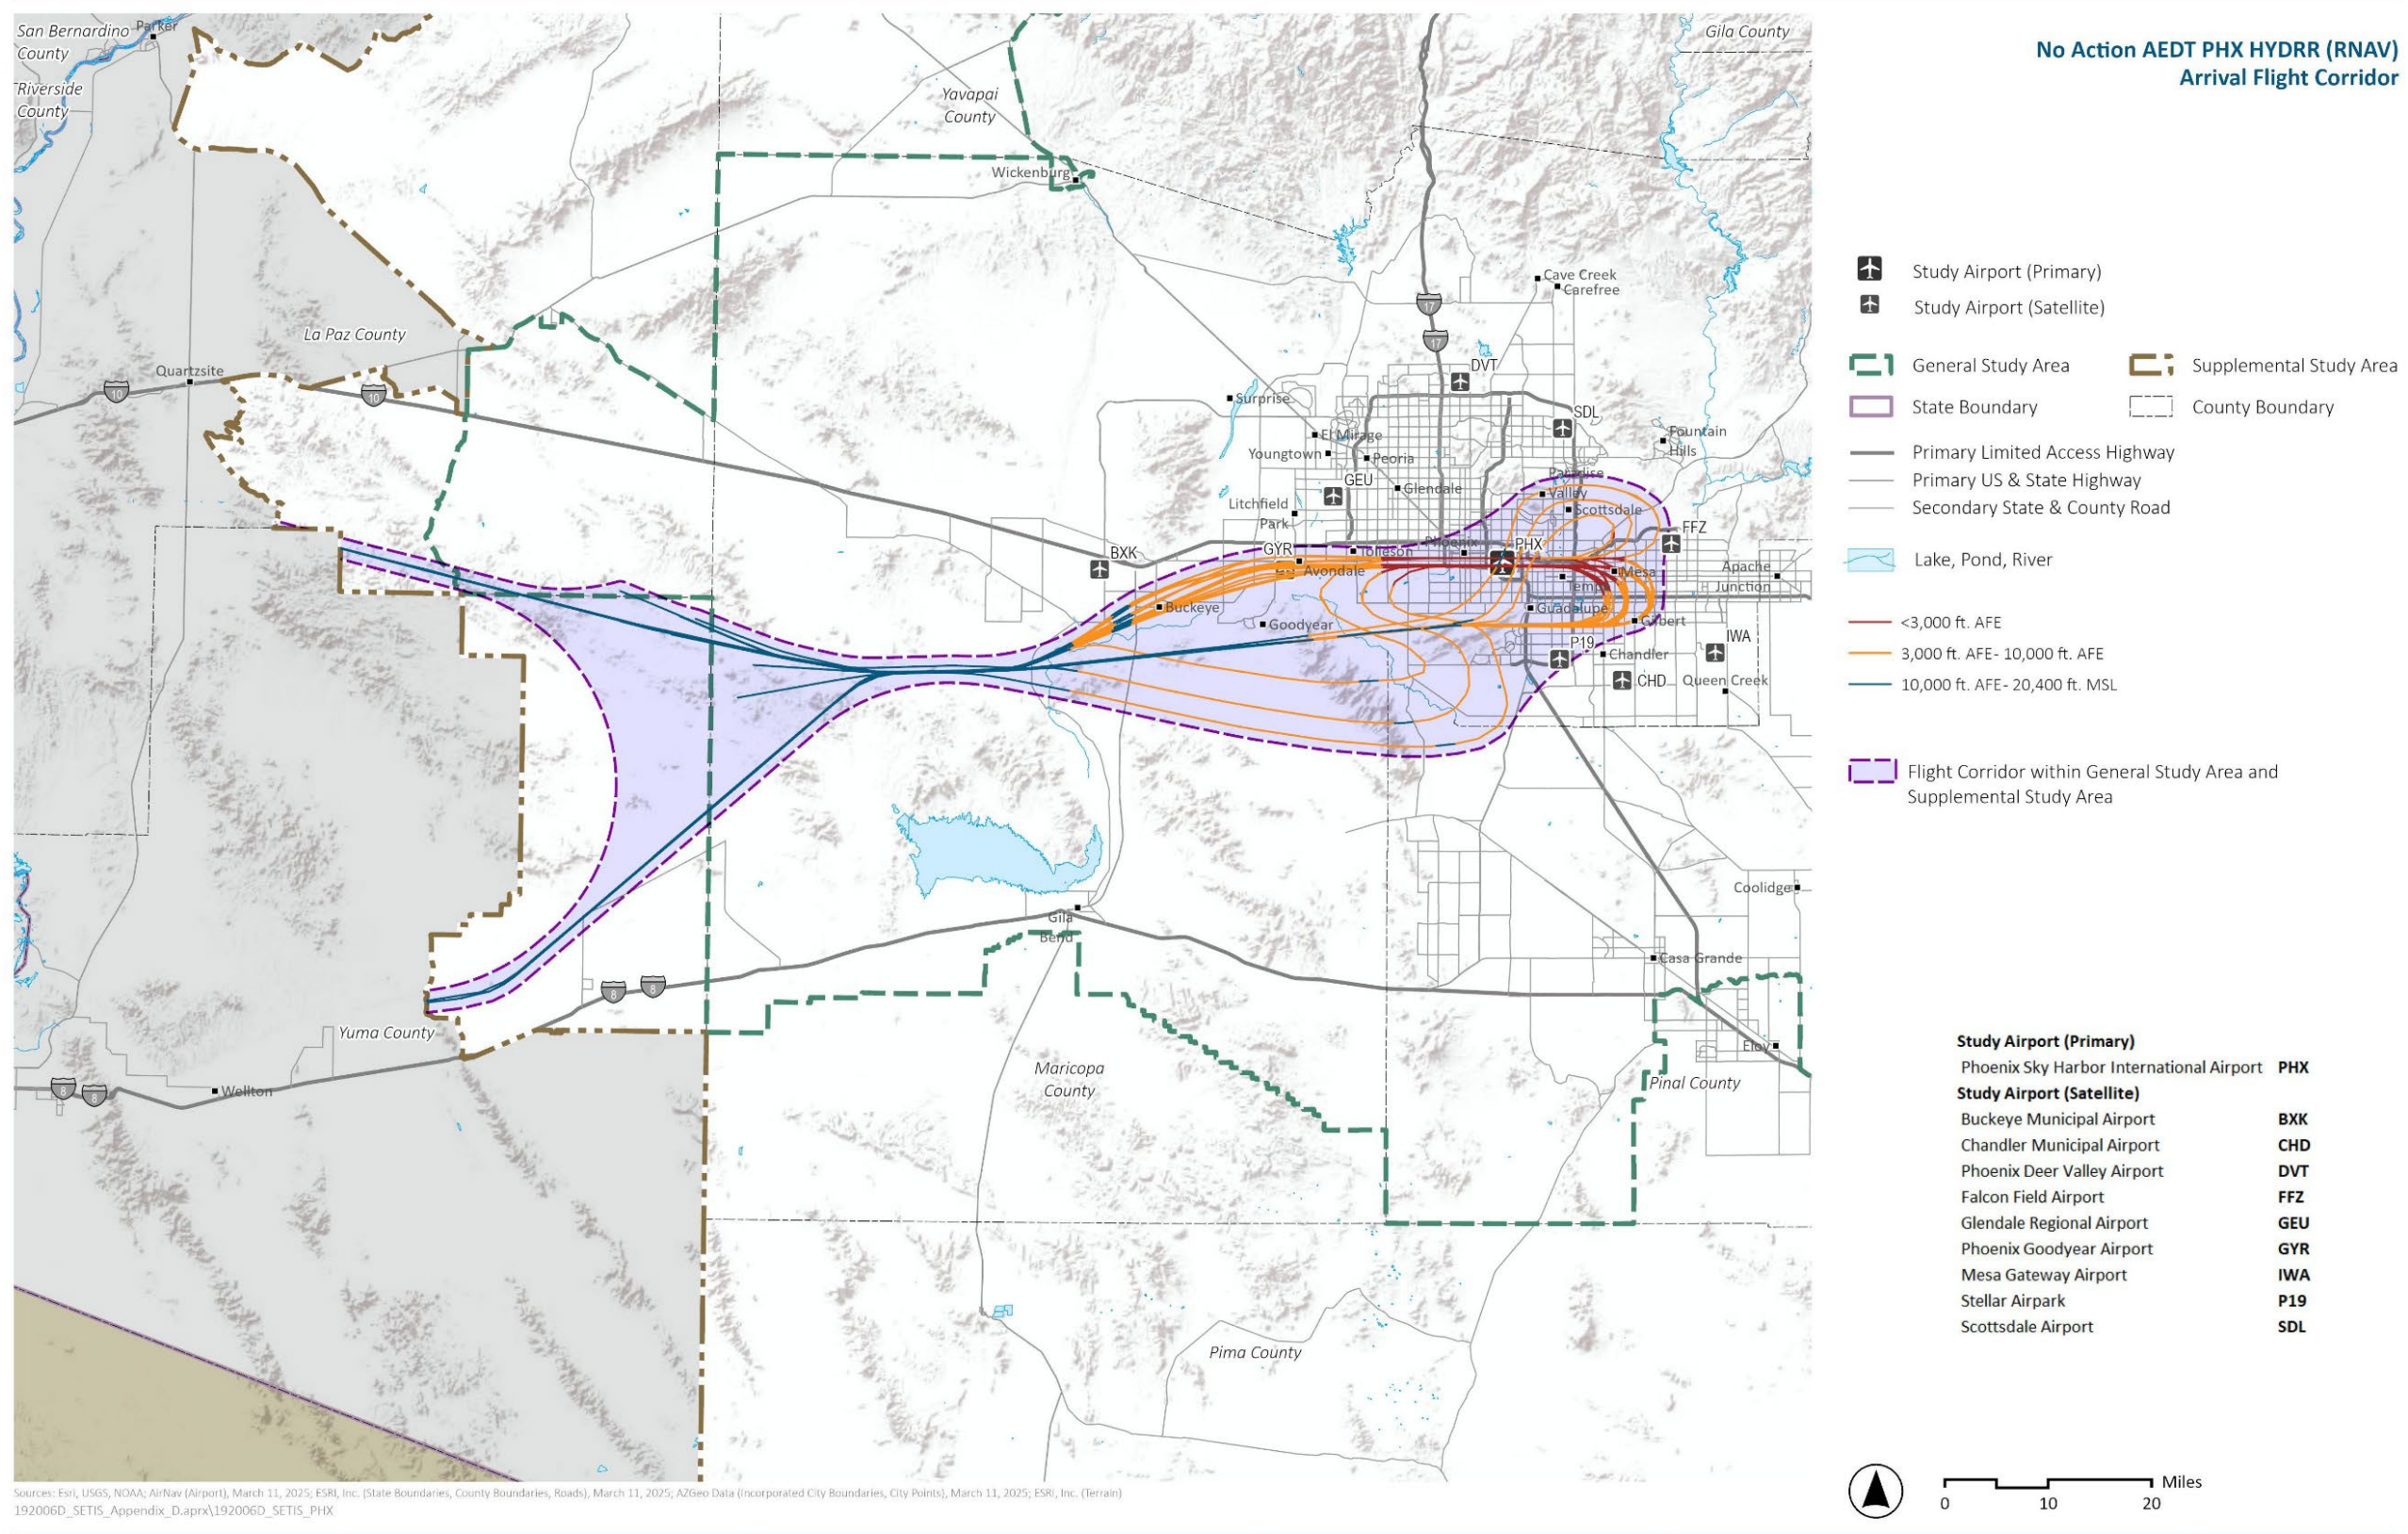

Appendix H

No Action Alternative Procedures and Flight Corridors

This page intentionally left blank.

This appendix provides the Aviation Environmental Design Tool (AEDT)-modeled flight tracks and corresponding existing procedure name for each study airport. The modeled tracks were developed using the existing flight track data sample and were applied to both the Existing Conditions as well as the future No Action Alternatives for nine of the study airports. These AEDT model track exhibits are labeled as “No Action” exhibits.

Exhibit H.1-4. No Action AEDT PHX DSERT (RNAV) Arrival Flight Corridor

Exhibit H.1-5. No Action AEDT PHX EAGUL (RNAV) Arrival Flight Corridor

Exhibit H.1-6. No Action AEDT PHX HYDRR (RNAV) Arrival Flight Corridor

Exhibit H.1-7. No Action AEDT PHX JESSE (CONV) Arrival Flight Corridor

Exhibit H.1-8. No Action AEDT PHX PINNG (RNAV) Arrival Flight Corridor

Exhibit H.1-9. No Action AEDT PHX SUNSS (CONV) Arrival Flight Corridor

Exhibit H.1-10. No Action AEDT PHX Vector Northeast Arrival Flight Corridor