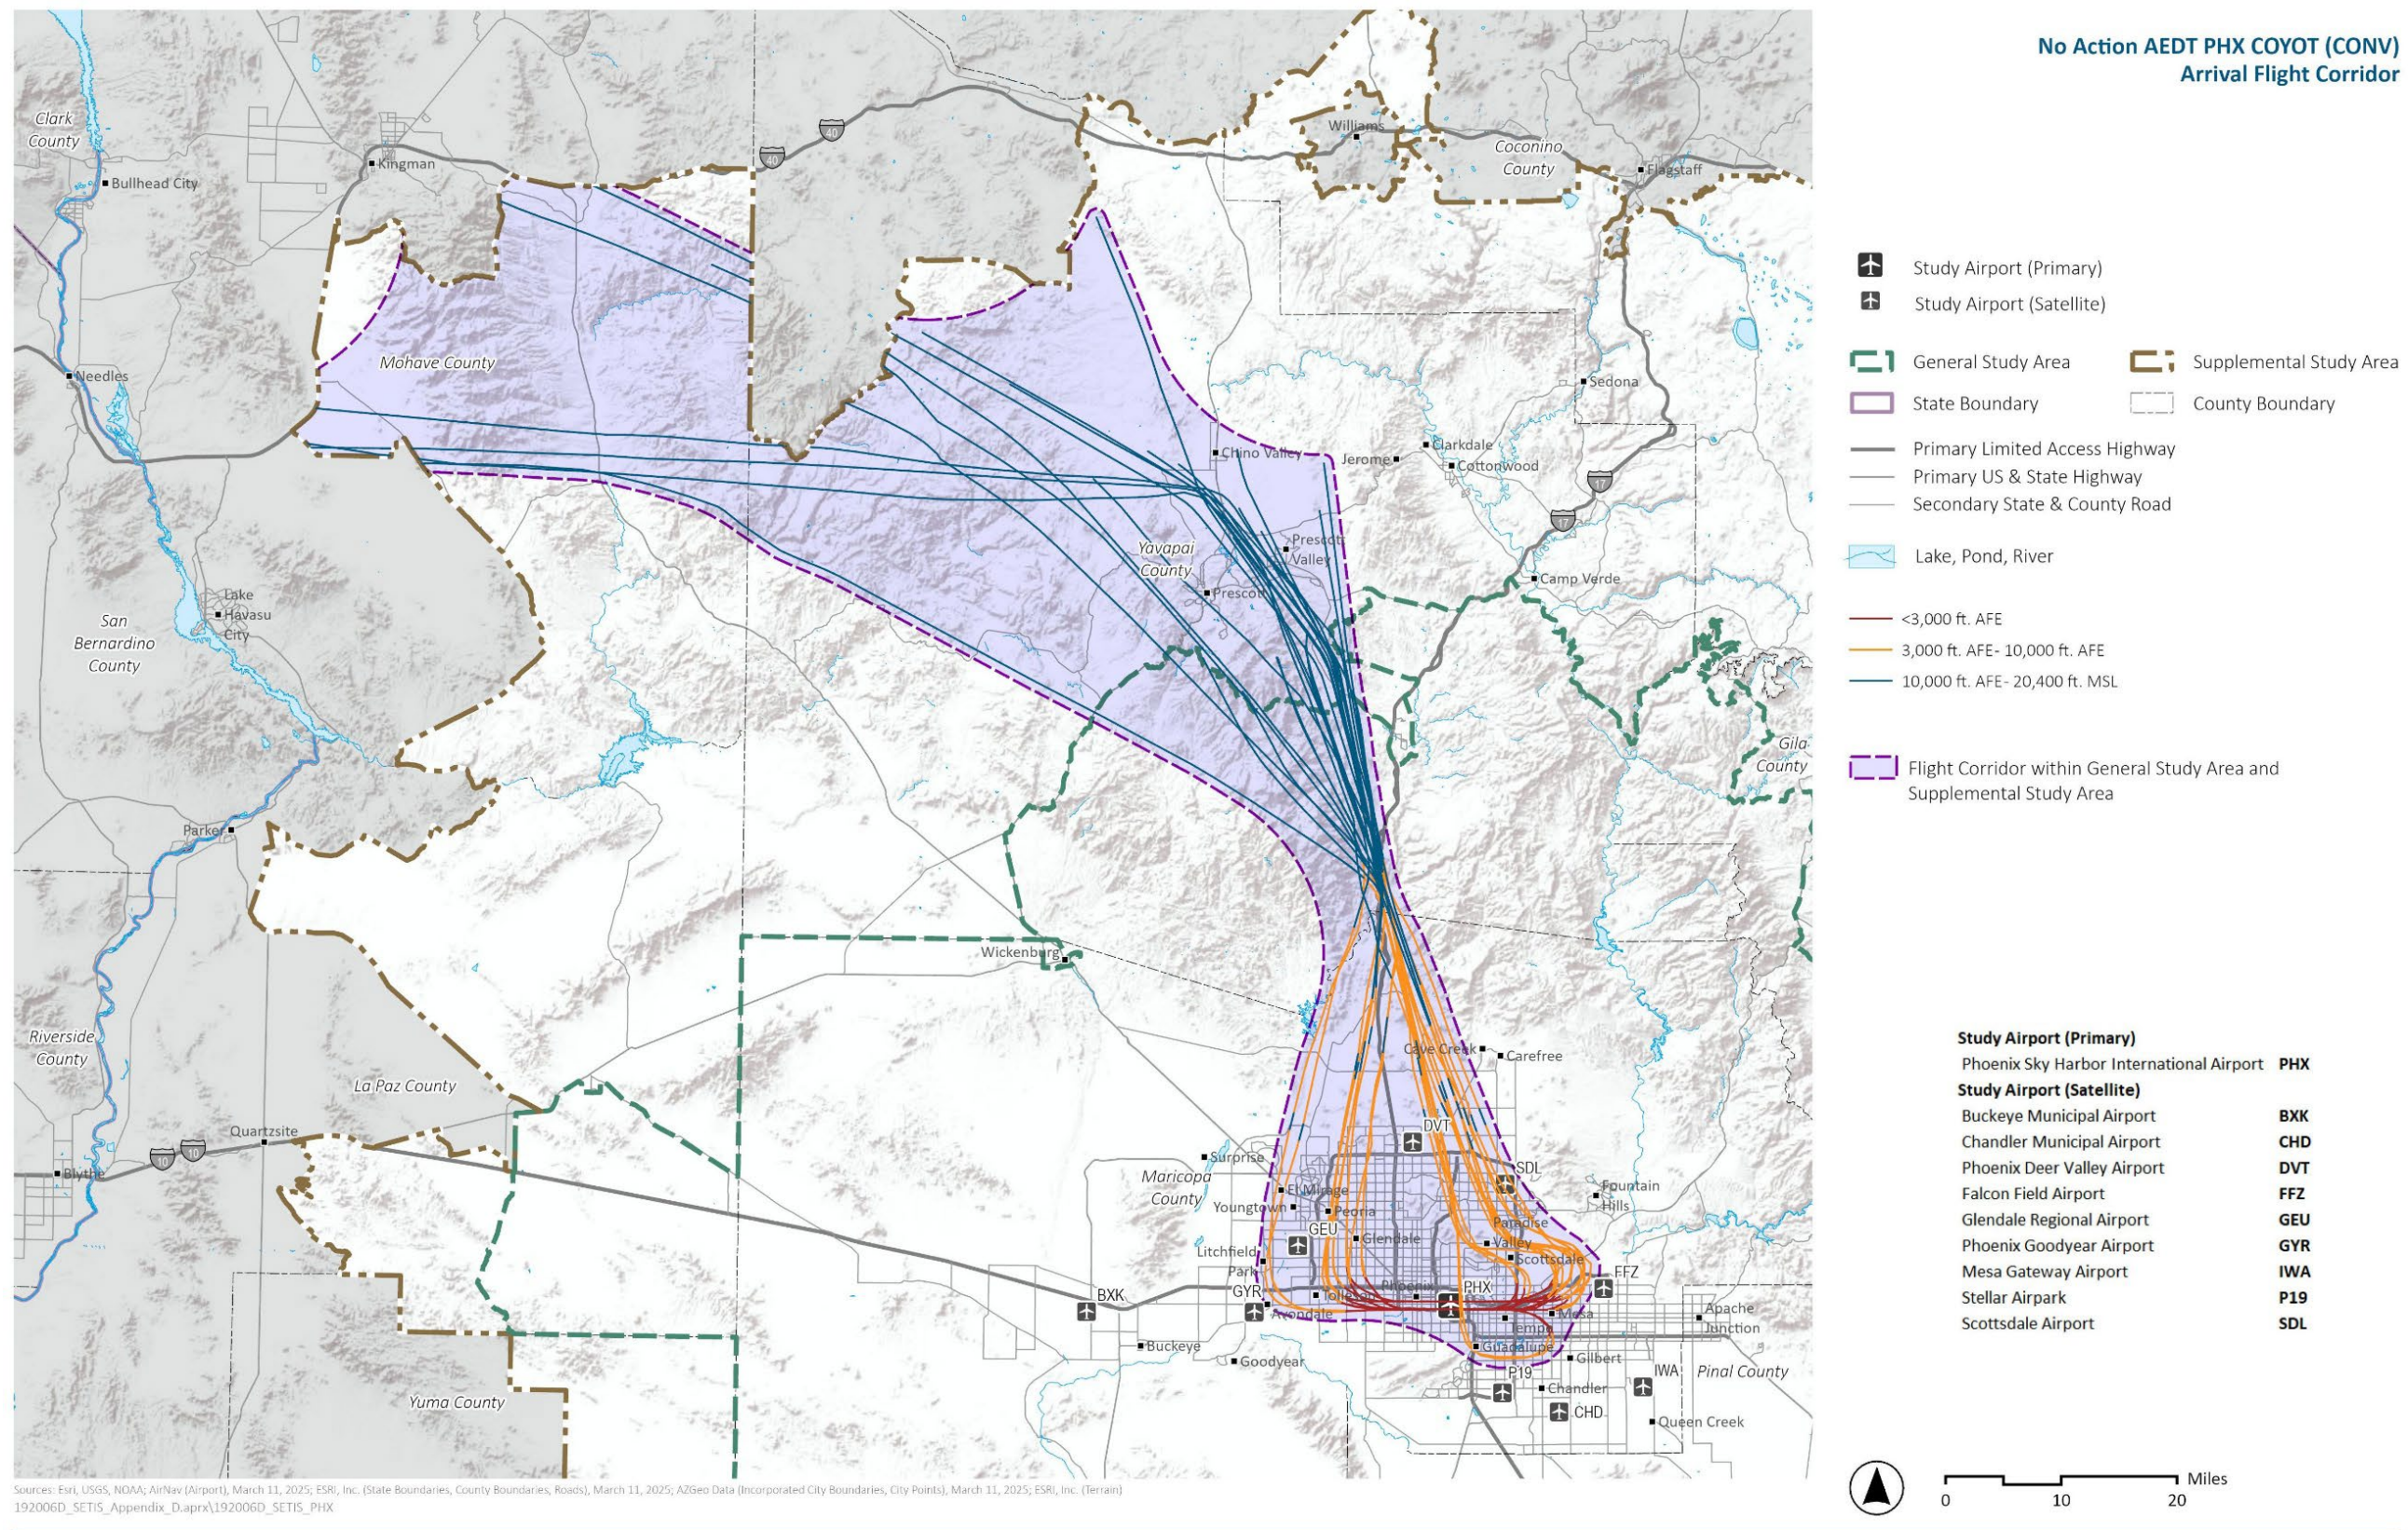

Appendix H

No Action Alternative Procedures and Flight Corridors

This page intentionally left blank.

This appendix provides the Aviation Environmental Design Tool (AEDT)-modeled flight tracks and corresponding existing procedure name for each study airport. The modeled tracks were developed using the existing flight track data sample and were applied to both the Existing Conditions as well as the future No Action Alternatives for nine of the study airports. These AEDT model track exhibits are labeled as “No Action” exhibits.

File 3 of 3

Exhibit H.1-21. No Action AEDT PHX QUAKY (RNAV) Departure Flight Corridor.....	H-29
Exhibit H.1-22. No Action AEDT PHX STANFIELD (CONV) Departure Flight Corridor.....	H-30
Exhibit H.1-23. No Action AEDT PHX ST. JOHNS (CONV) Departure Flight Corridor.....	H-31
Exhibit H.1-24. No Action AEDT PHX STRRM (RNAV) Departure Flight Corridor.....	H-32
Exhibit H.1-25. No Action AEDT PHX Vector North Departure Flight Corridor.....	H-33
Exhibit H.1-26. No Action AEDT PHX Vector Northwest Departure Flight Corridor.....	H-34
Exhibit H.1-27. No Action AEDT PHX Vector Southeast Departure Flight Corridor.....	H-35
Exhibit H.1-28. No Action AEDT PHX ZEPER (RNAV) Departure Flight Corridor.....	H-36
Exhibit H.1-29. No Action AEDT Low Altitude RNAV Route T-306.....	H-37

This page intentionally left blank.

Exhibit H.1-1. No Action AEDT PHX ARLIN (CONV) Arrival Flight Corridor

Exhibit H.1-2. No Action AEDT PHX BRUSR (RNAV) Arrival Flight Corridor

Exhibit H.1-3. No Action AEDT PHX COYOT (CONV) Arrival Flight Corridor