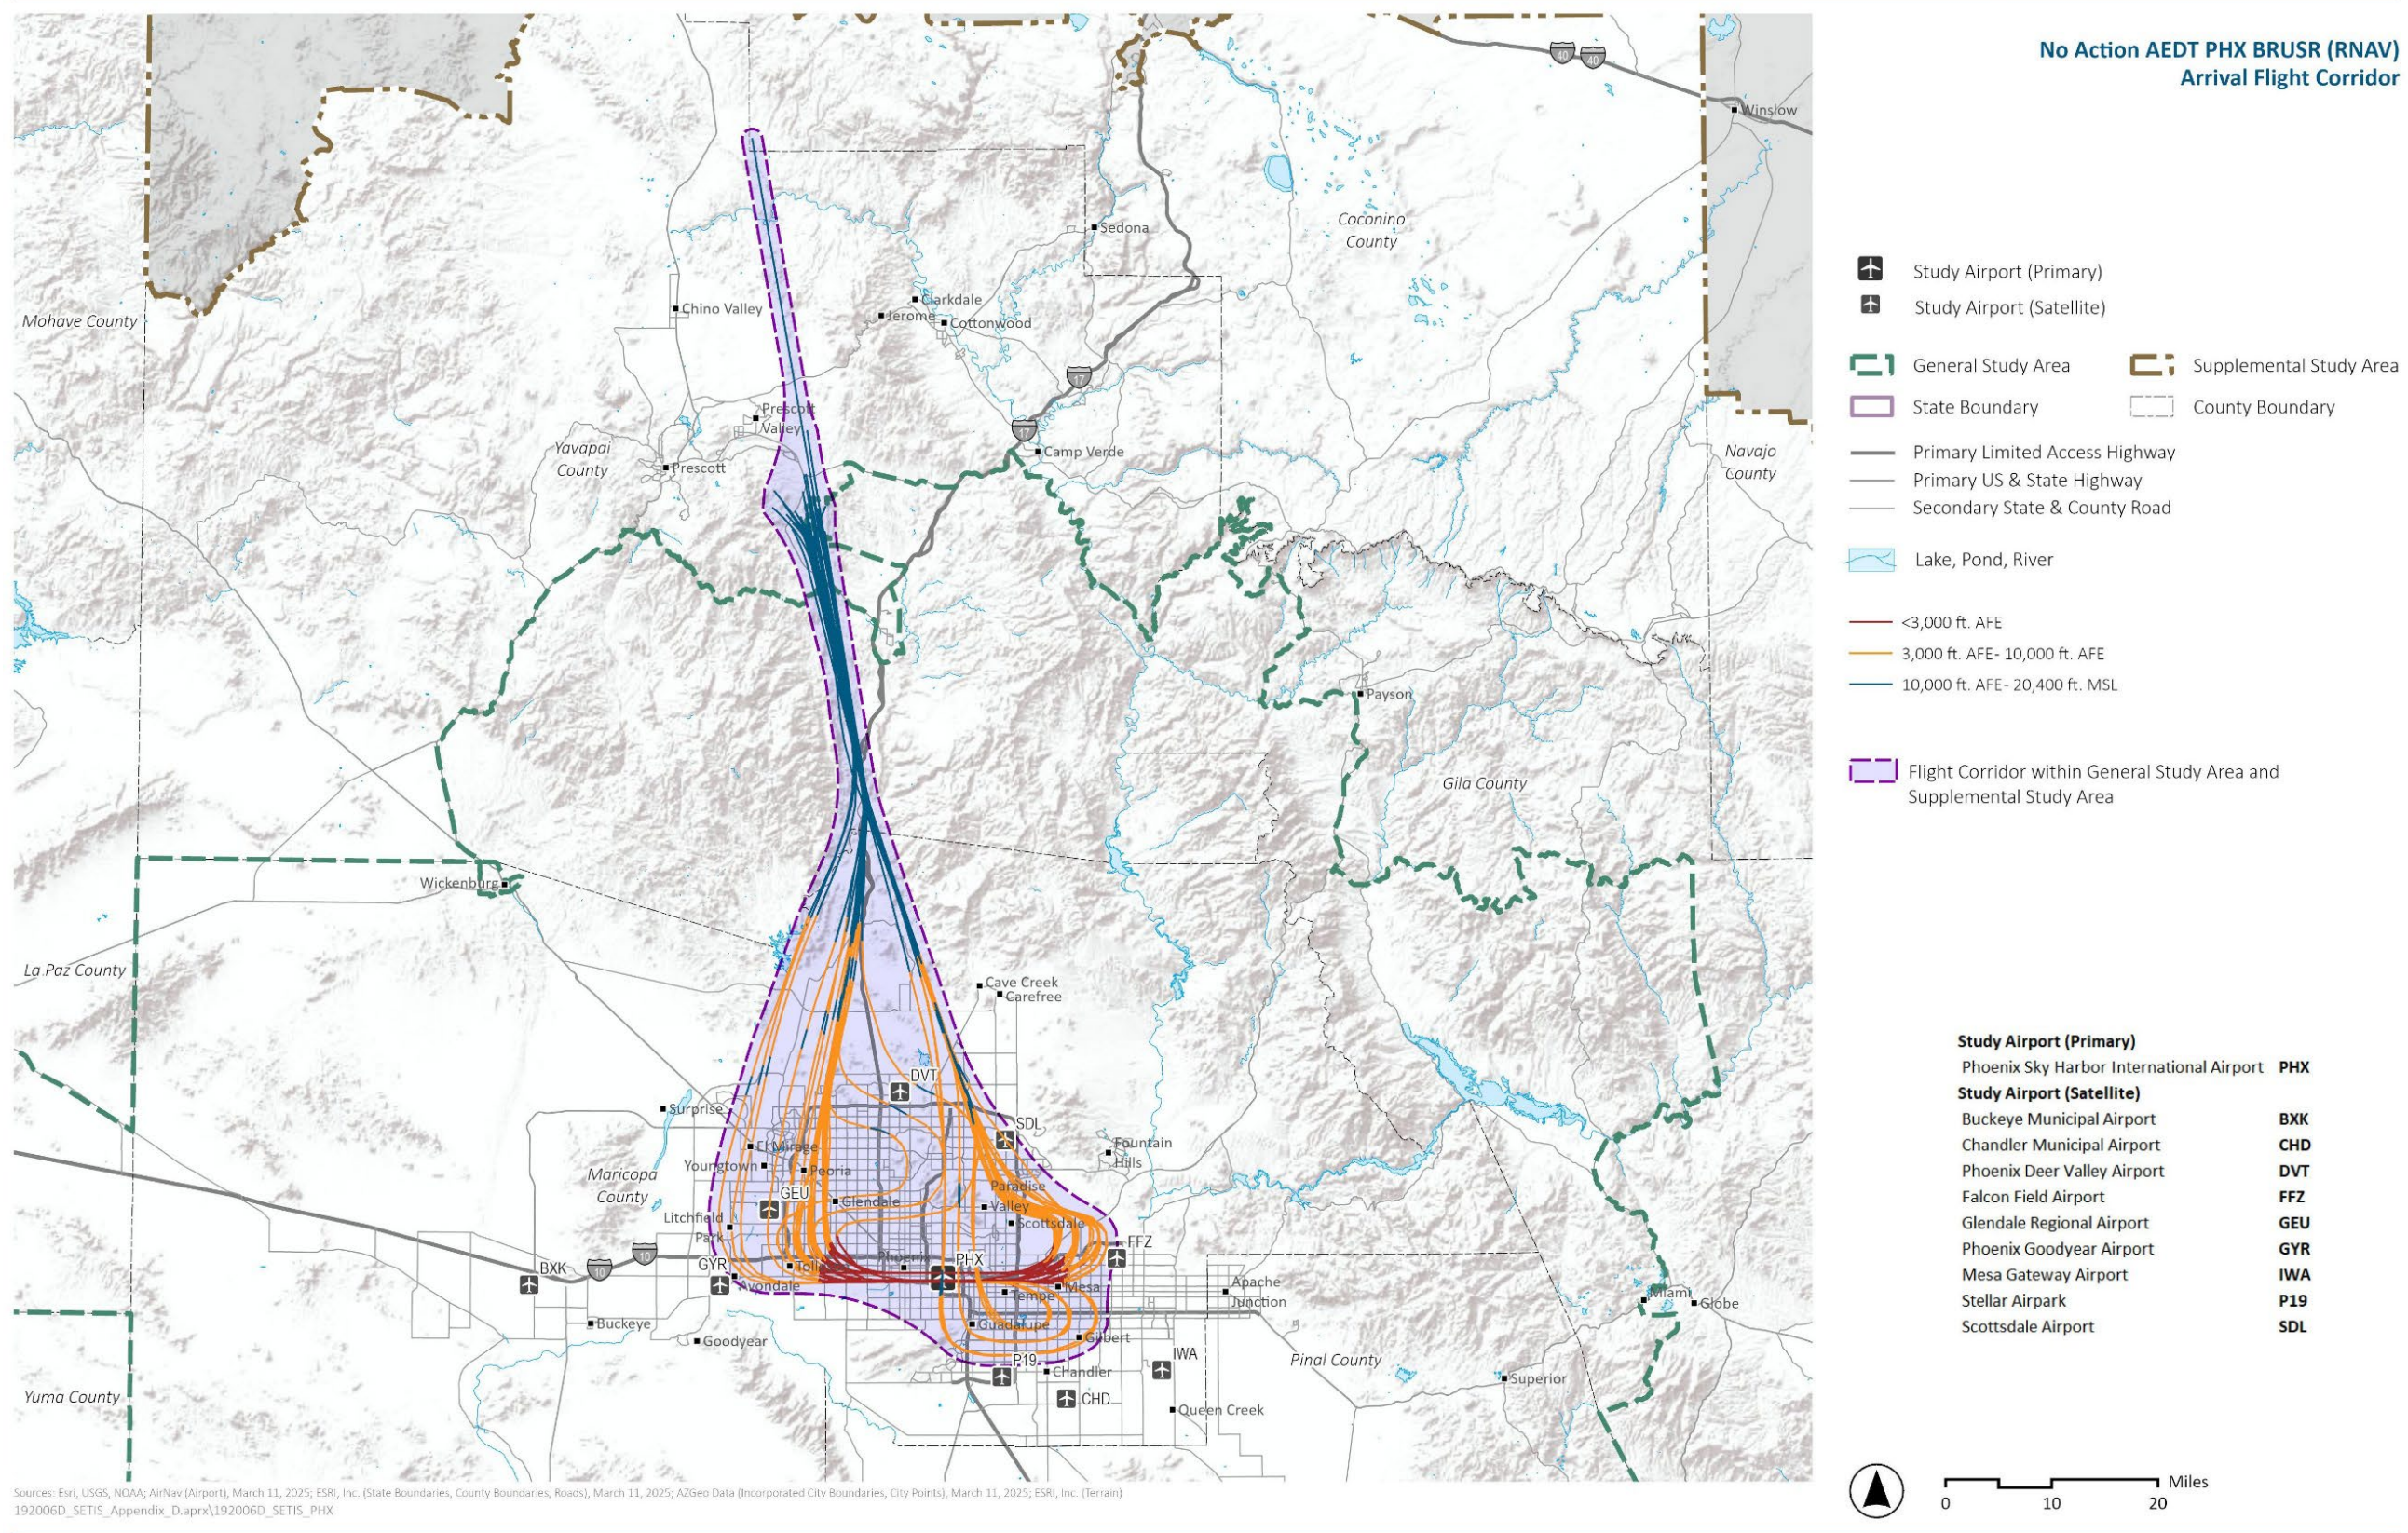

Appendix H

No Action Alternative Procedures and Flight Corridors

This page intentionally left blank.

This appendix provides the Aviation Environmental Design Tool (AEDT)-modeled flight tracks and corresponding existing procedure name for each study airport. The modeled tracks were developed using the existing flight track data sample and were applied to both the Existing Conditions as well as the future No Action Alternatives for nine of the study airports. These AEDT model track exhibits are labeled as “No Action” exhibits.

File 3 of 3

Exhibit H.1-21. No Action AEDT PHX QUAKY (RNAV) Departure Flight Corridor.....	H-29
Exhibit H.1-22. No Action AEDT PHX STANFIELD (CONV) Departure Flight Corridor.....	H-30
Exhibit H.1-23. No Action AEDT PHX ST. JOHNS (CONV) Departure Flight Corridor.....	H-31
Exhibit H.1-24. No Action AEDT PHX STRRM (RNAV) Departure Flight Corridor.....	H-32
Exhibit H.1-25. No Action AEDT PHX Vector North Departure Flight Corridor.....	H-33
Exhibit H.1-26. No Action AEDT PHX Vector Northwest Departure Flight Corridor.....	H-34
Exhibit H.1-27. No Action AEDT PHX Vector Southeast Departure Flight Corridor.....	H-35
Exhibit H.1-28. No Action AEDT PHX ZEPER (RNAV) Departure Flight Corridor.....	H-36
Exhibit H.1-29. No Action AEDT Low Altitude RNAV Route T-306.....	H-37

This page intentionally left blank.

Exhibit H.1-1. No Action AEDT PHX ARLIN (CONV) Arrival Flight Corridor

Exhibit H.1-2. No Action AEDT PHX BRUSR (RNAV) Arrival Flight Corridor

Exhibit H.1-3. No Action AEDT PHX COYOT (CONV) Arrival Flight Corridor

Exhibit H.1-4. No Action AEDT PHX DSERT (RNAV) Arrival Flight Corridor

Exhibit H.1-5. No Action AEDT PHX EAGUL (RNAV) Arrival Flight Corridor

Exhibit H.1-6. No Action AEDT PHX HYDRR (RNAV) Arrival Flight Corridor