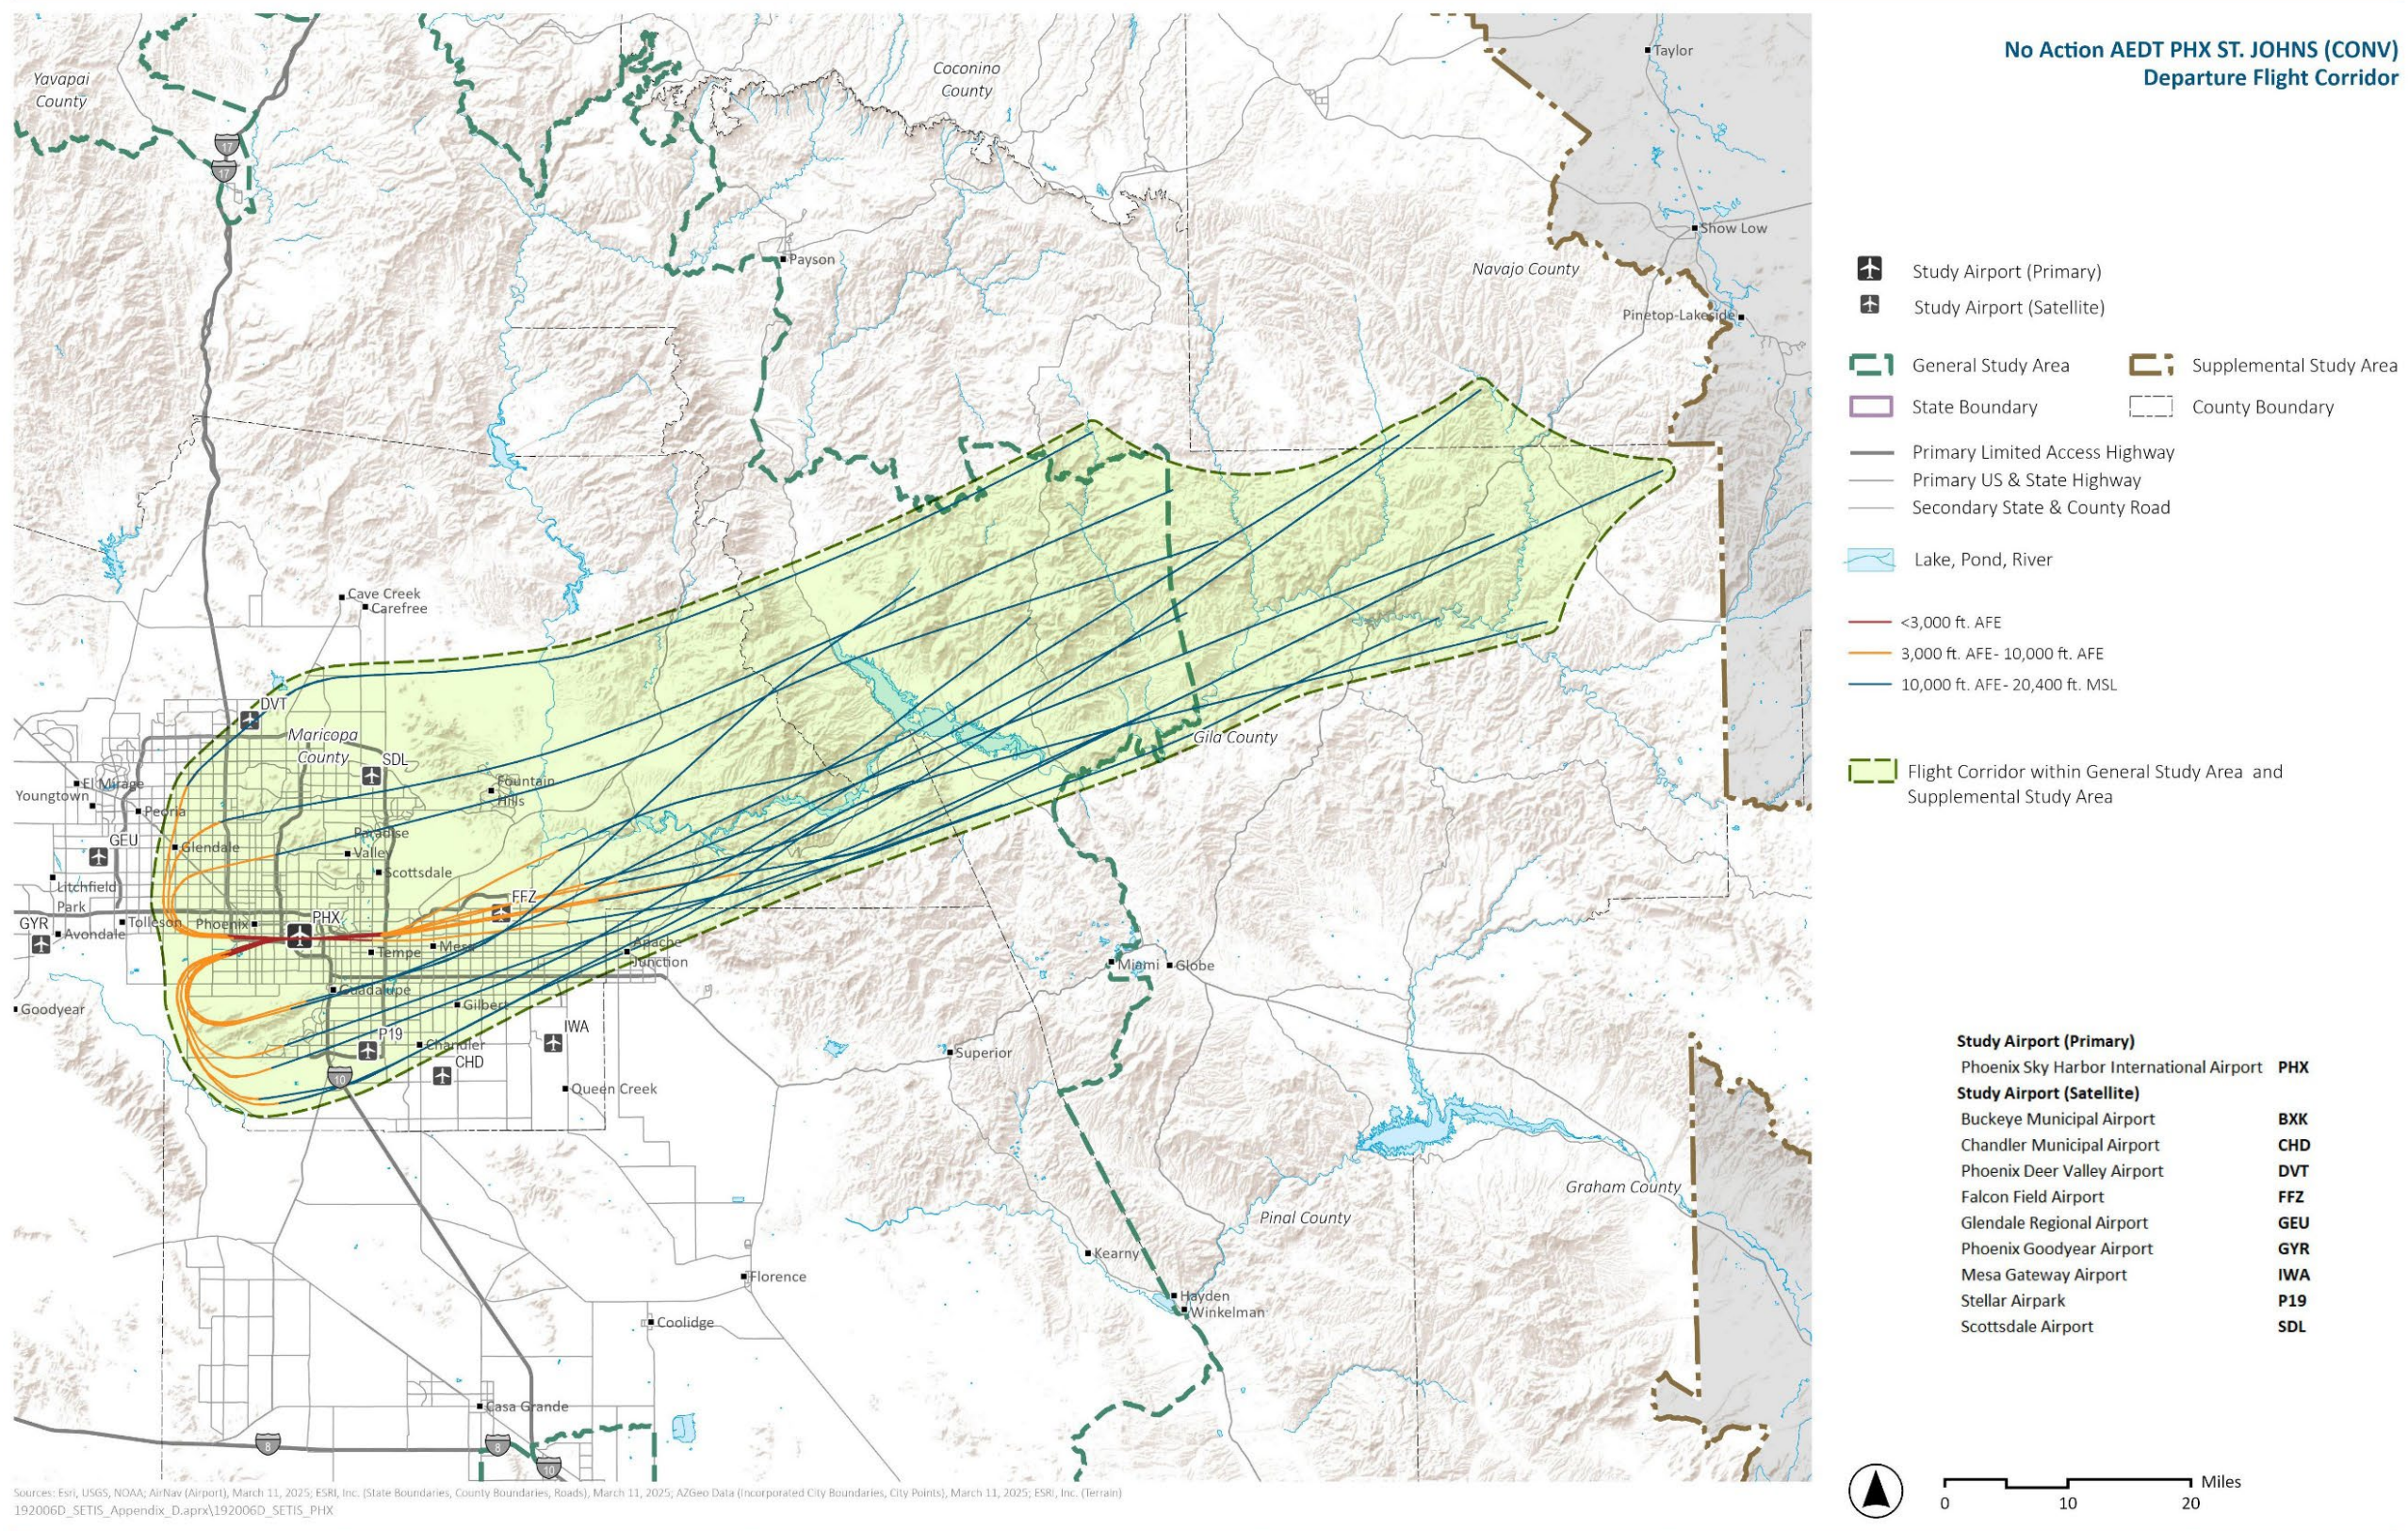

Exhibit H.1-21. No Action AEDT PHX QUAKY (RNAV) Departure Flight Corridor

Exhibit H.1-22. No Action AEDT PHX STANFIELD (CONV) Departure Flight Corridor

Exhibit H.1-23. No Action AEDT PHX ST. JOHNS (CONV) Departure Flight Corridor

Exhibit H.1-24. No Action AEDT PHX STRRM (RNAV) Departure Flight Corridor

Exhibit H.1-25. No Action AEDT PHX Vector North Departure Flight Corridor

Exhibit H.1-26. No Action AEDT PHX Vector Northwest Departure Flight Corridor

Exhibit H.1-27. No Action AEDT PHX Vector Southeast Departure Flight Corridor

Exhibit H.1-28. No Action AEDT PHX ZEPER (RNAV) Departure Flight Corridor

Exhibit H.1-29. No Action AEDT Low Altitude RNAV Route T-306