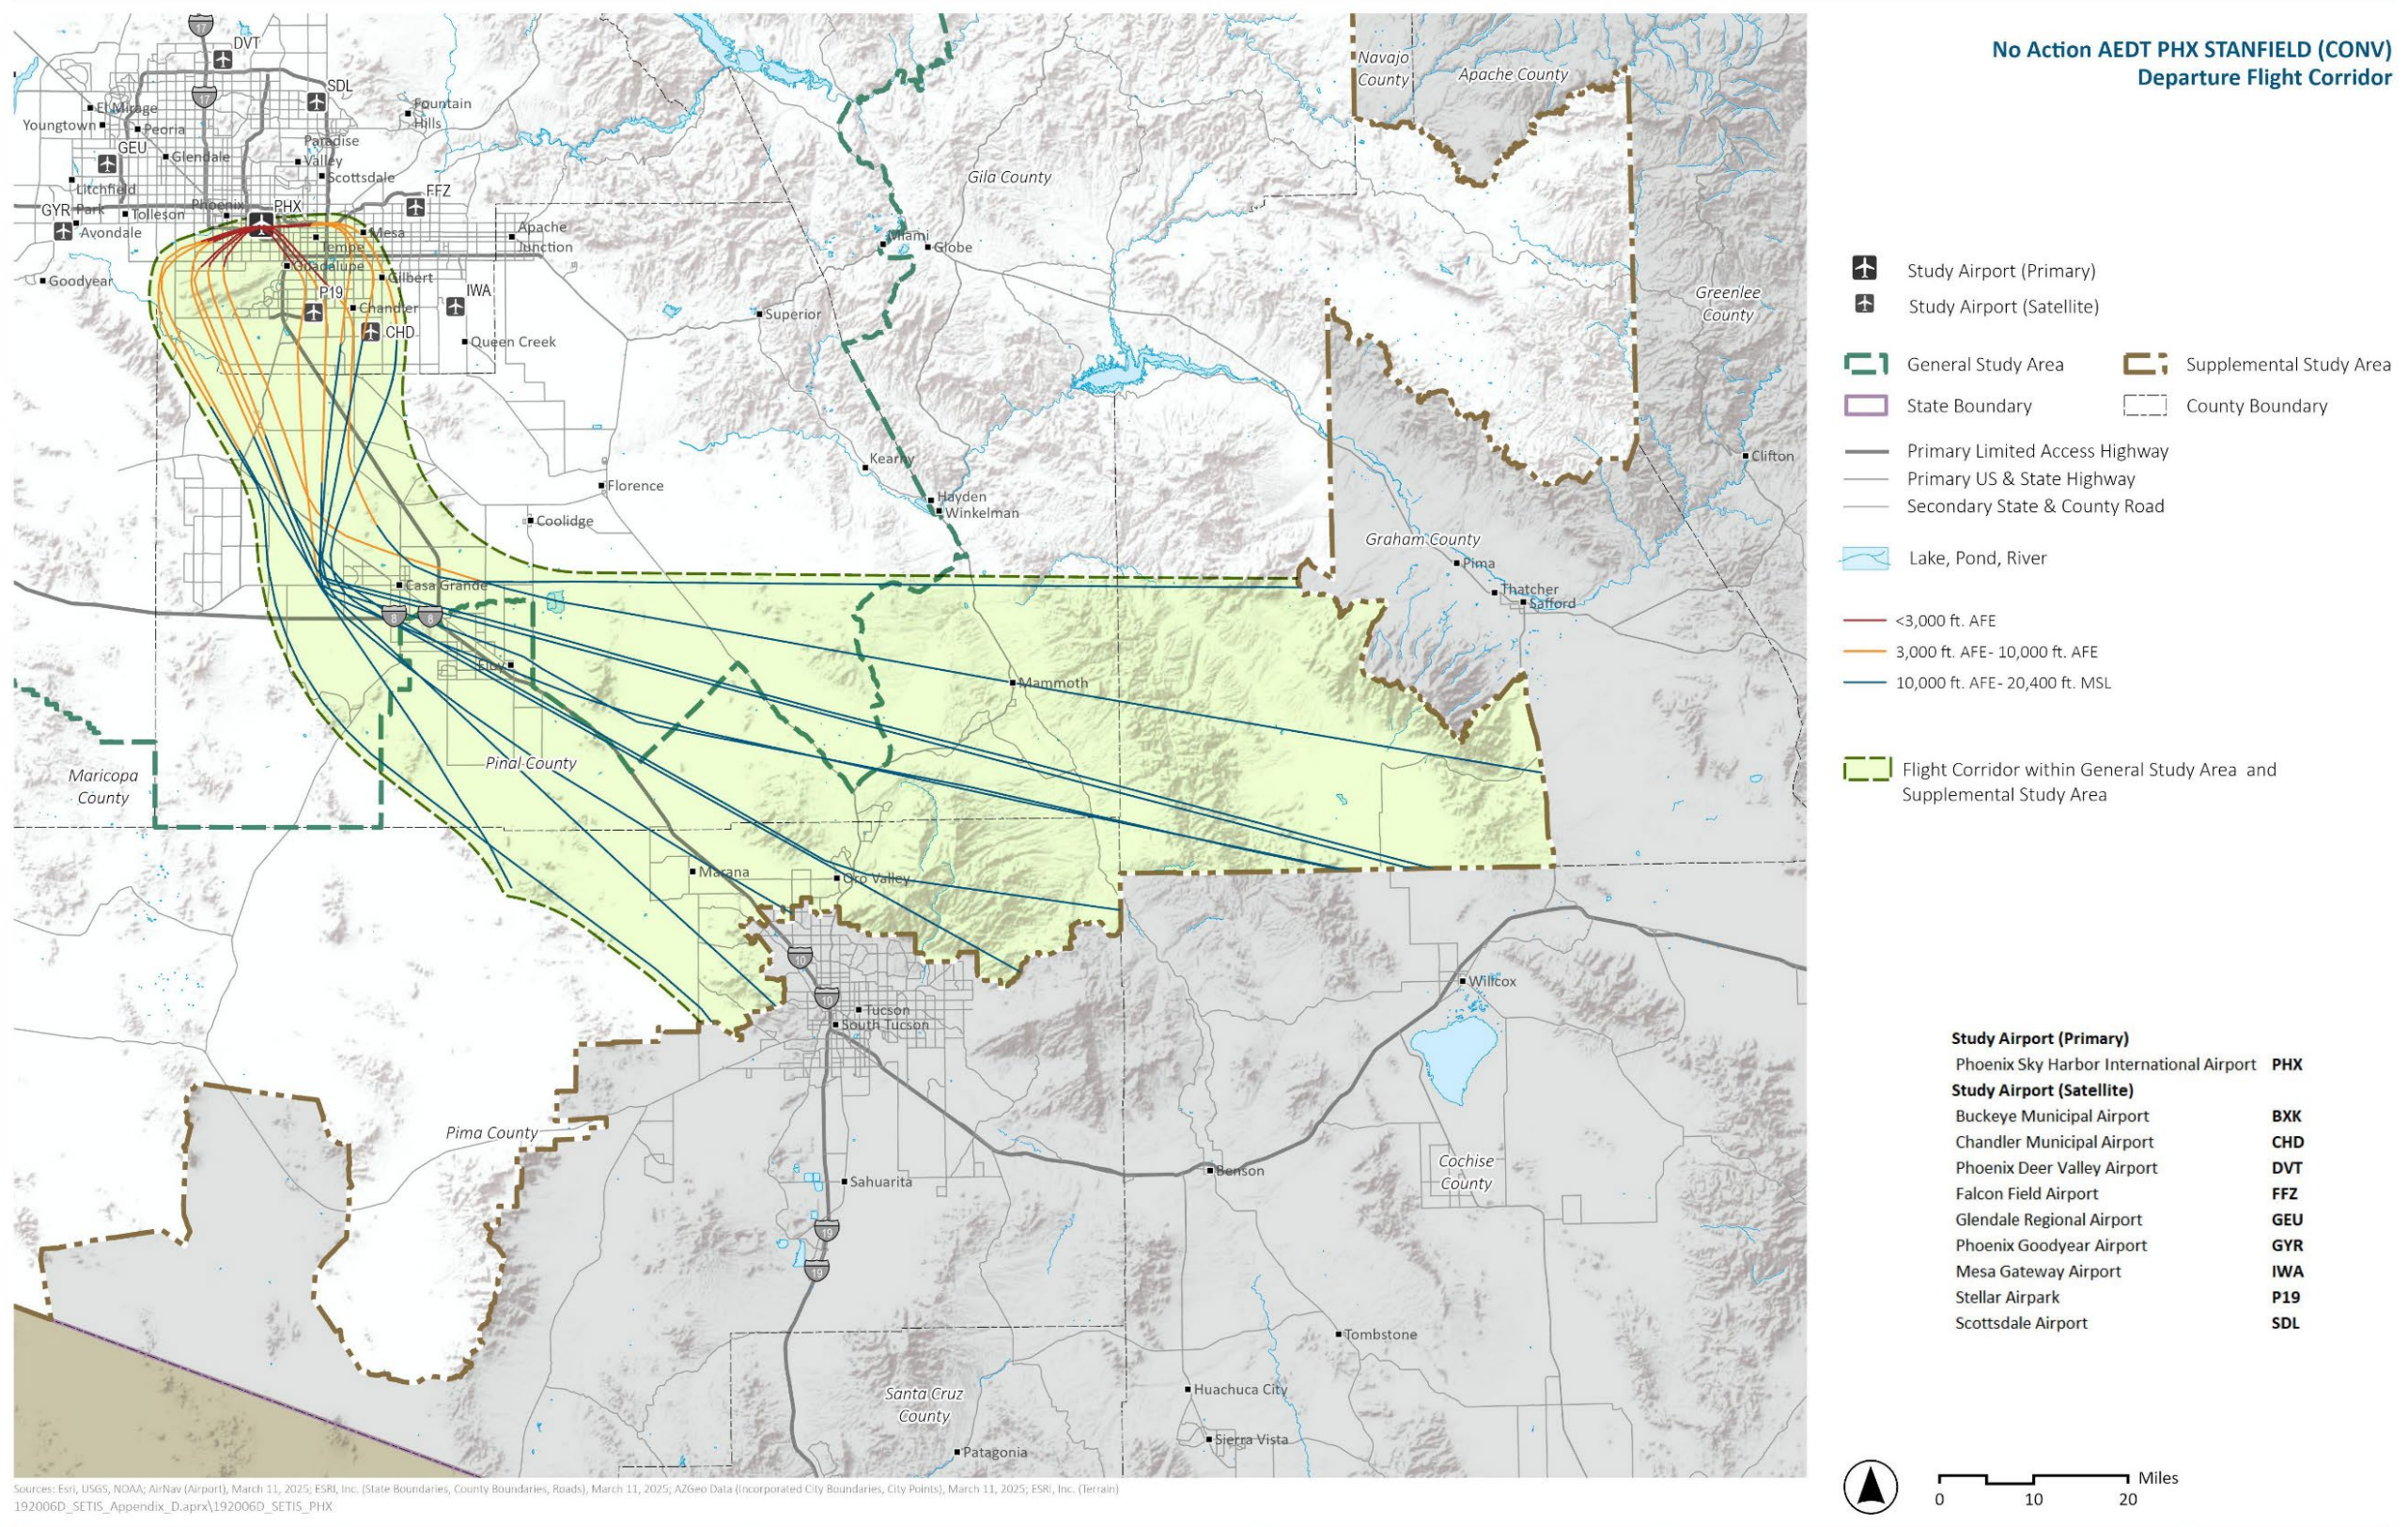

Exhibit H.1-21. No Action AEDT PHX QUAKY (RNAV) Departure Flight Corridor

Exhibit H.1-22. No Action AEDT PHX STANFIELD (CONV) Departure Flight Corridor

Exhibit H.1-23. No Action AEDT PHX ST. JOHNS (CONV) Departure Flight Corridor

Exhibit H.1-24. No Action AEDT PHX STRRM (RNAV) Departure Flight Corridor

Exhibit H.1-25. No Action AEDT PHX Vector North Departure Flight Corridor

Exhibit H.1-26. No Action AEDT PHX Vector Northwest Departure Flight Corridor

Exhibit H.1-27. No Action AEDT PHX Vector Southeast Departure Flight Corridor

Exhibit H.1-28. No Action AEDT PHX ZEPER (RNAV) Departure Flight Corridor

Exhibit H.1-29. No Action AEDT Low Altitude RNAV Route T-306