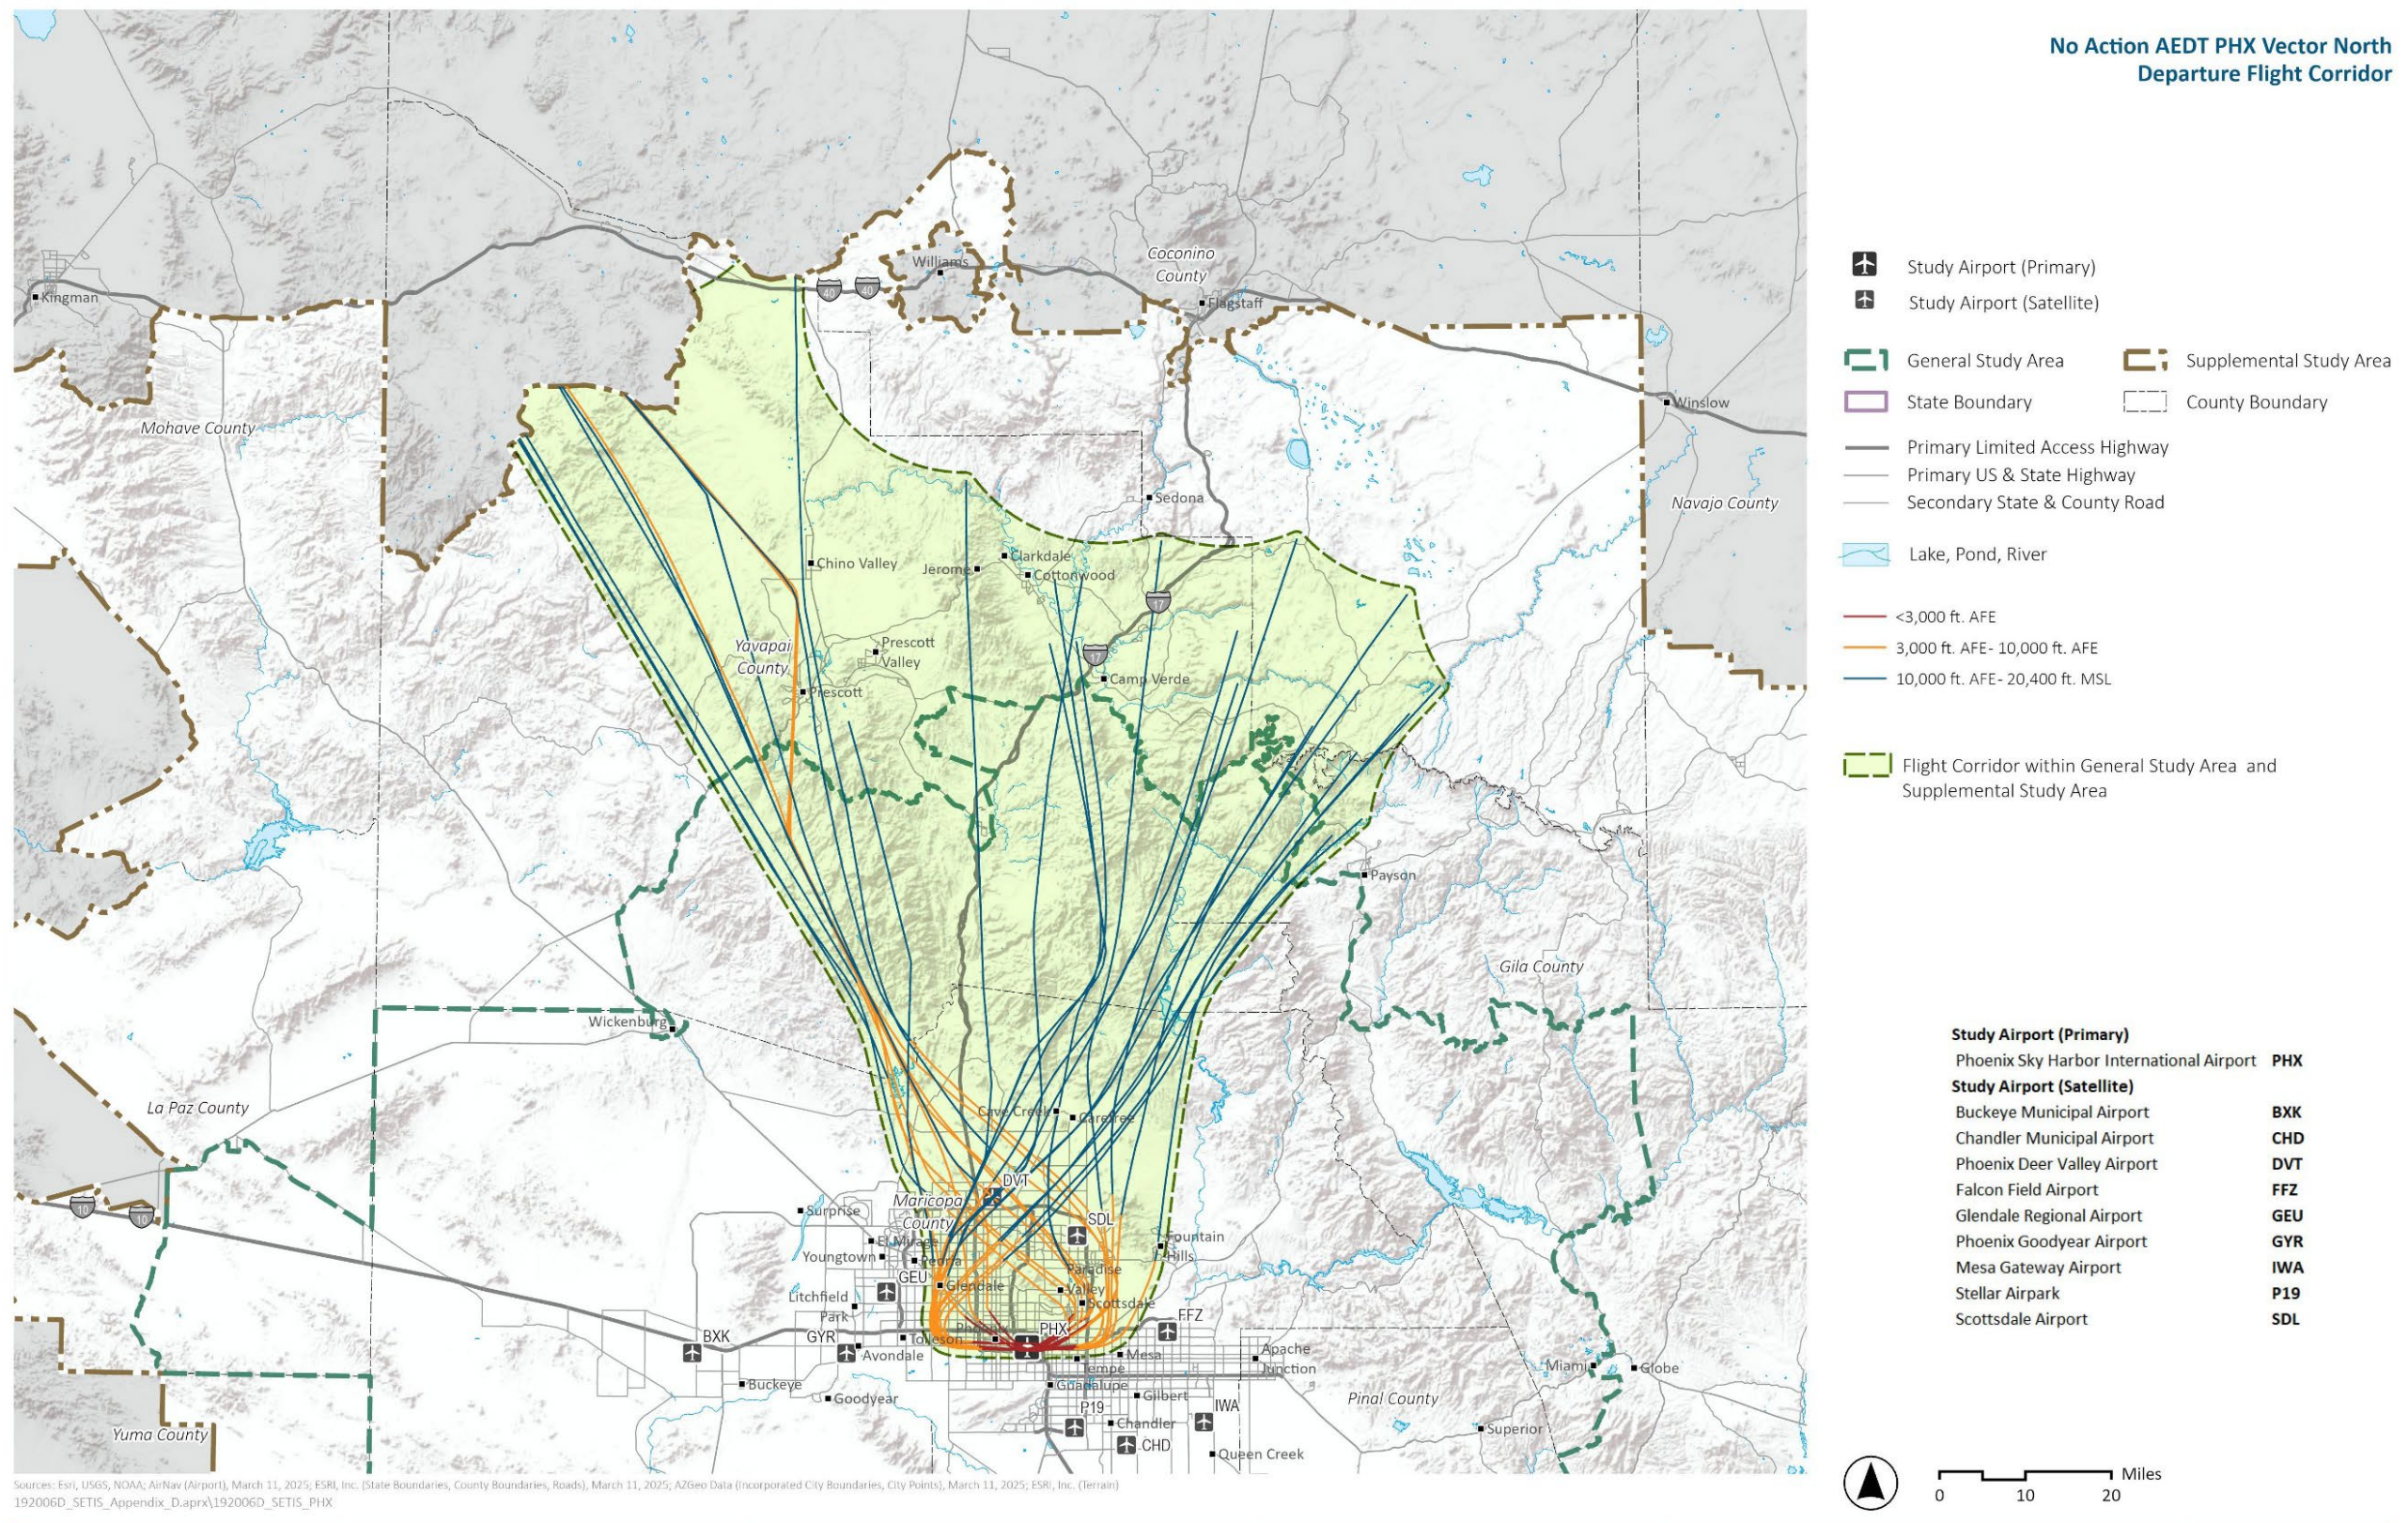

Exhibit H.1-21. No Action AEDT PHX QUAKY (RNAV) Departure Flight Corridor

Exhibit H.1-22. No Action AEDT PHX STANFIELD (CONV) Departure Flight Corridor

Exhibit H.1-23. No Action AEDT PHX ST. JOHNS (CONV) Departure Flight Corridor

Exhibit H.1-24. No Action AEDT PHX STRRM (RNAV) Departure Flight Corridor

Exhibit H.1-25. No Action AEDT PHX Vector North Departure Flight Corridor

Exhibit H.1-26. No Action AEDT PHX Vector Northwest Departure Flight Corridor

Exhibit H.1-27. No Action AEDT PHX Vector Southeast Departure Flight Corridor

Exhibit H.1-28. No Action AEDT PHX ZEPER (RNAV) Departure Flight Corridor

Exhibit H.1-29. No Action AEDT Low Altitude RNAV Route T-306