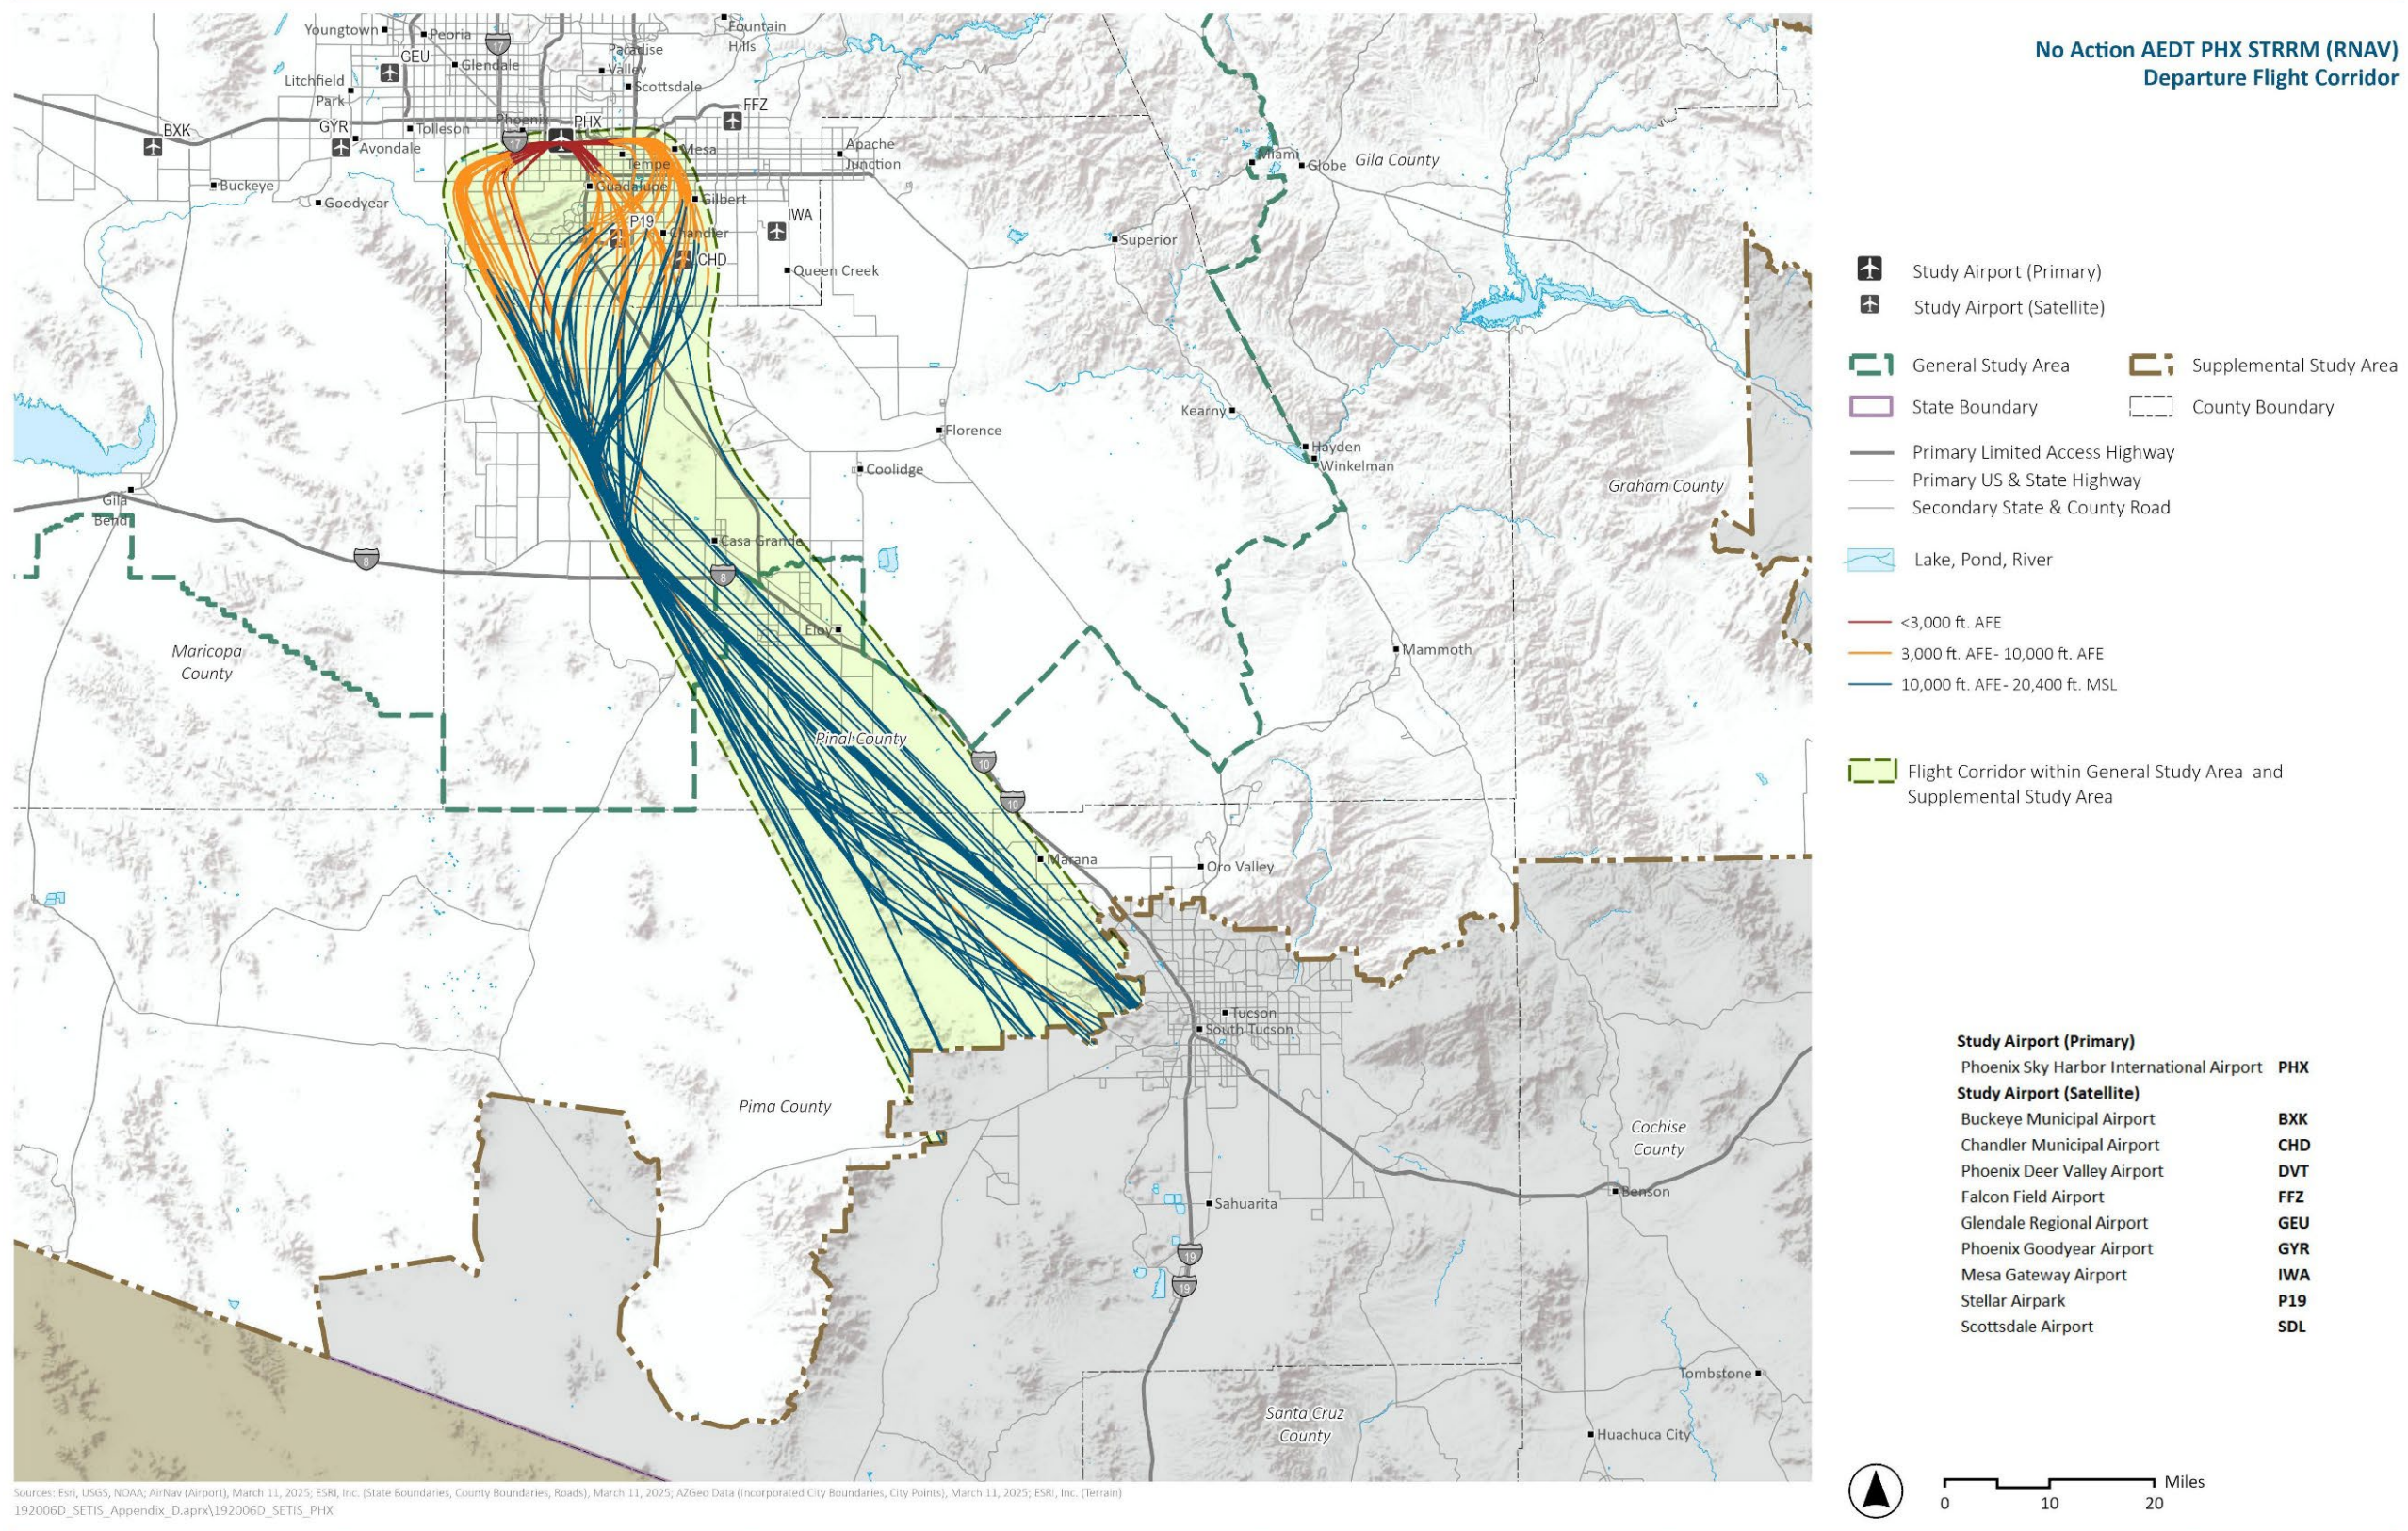

Exhibit H.1-21. No Action AEDT PHX QUAKY (RNAV) Departure Flight Corridor

Exhibit H.1-22. No Action AEDT PHX STANFIELD (CONV) Departure Flight Corridor

Exhibit H.1-23. No Action AEDT PHX ST. JOHNS (CONV) Departure Flight Corridor

Exhibit H.1-24. No Action AEDT PHX STRRM (RNAV) Departure Flight Corridor

Exhibit H.1-25. No Action AEDT PHX Vector North Departure Flight Corridor

Exhibit H.1-26. No Action AEDT PHX Vector Northwest Departure Flight Corridor

Exhibit H.1-27. No Action AEDT PHX Vector Southeast Departure Flight Corridor

Exhibit H.1-28. No Action AEDT PHX ZEPER (RNAV) Departure Flight Corridor

Exhibit H.1-29. No Action AEDT Low Altitude RNAV Route T-306