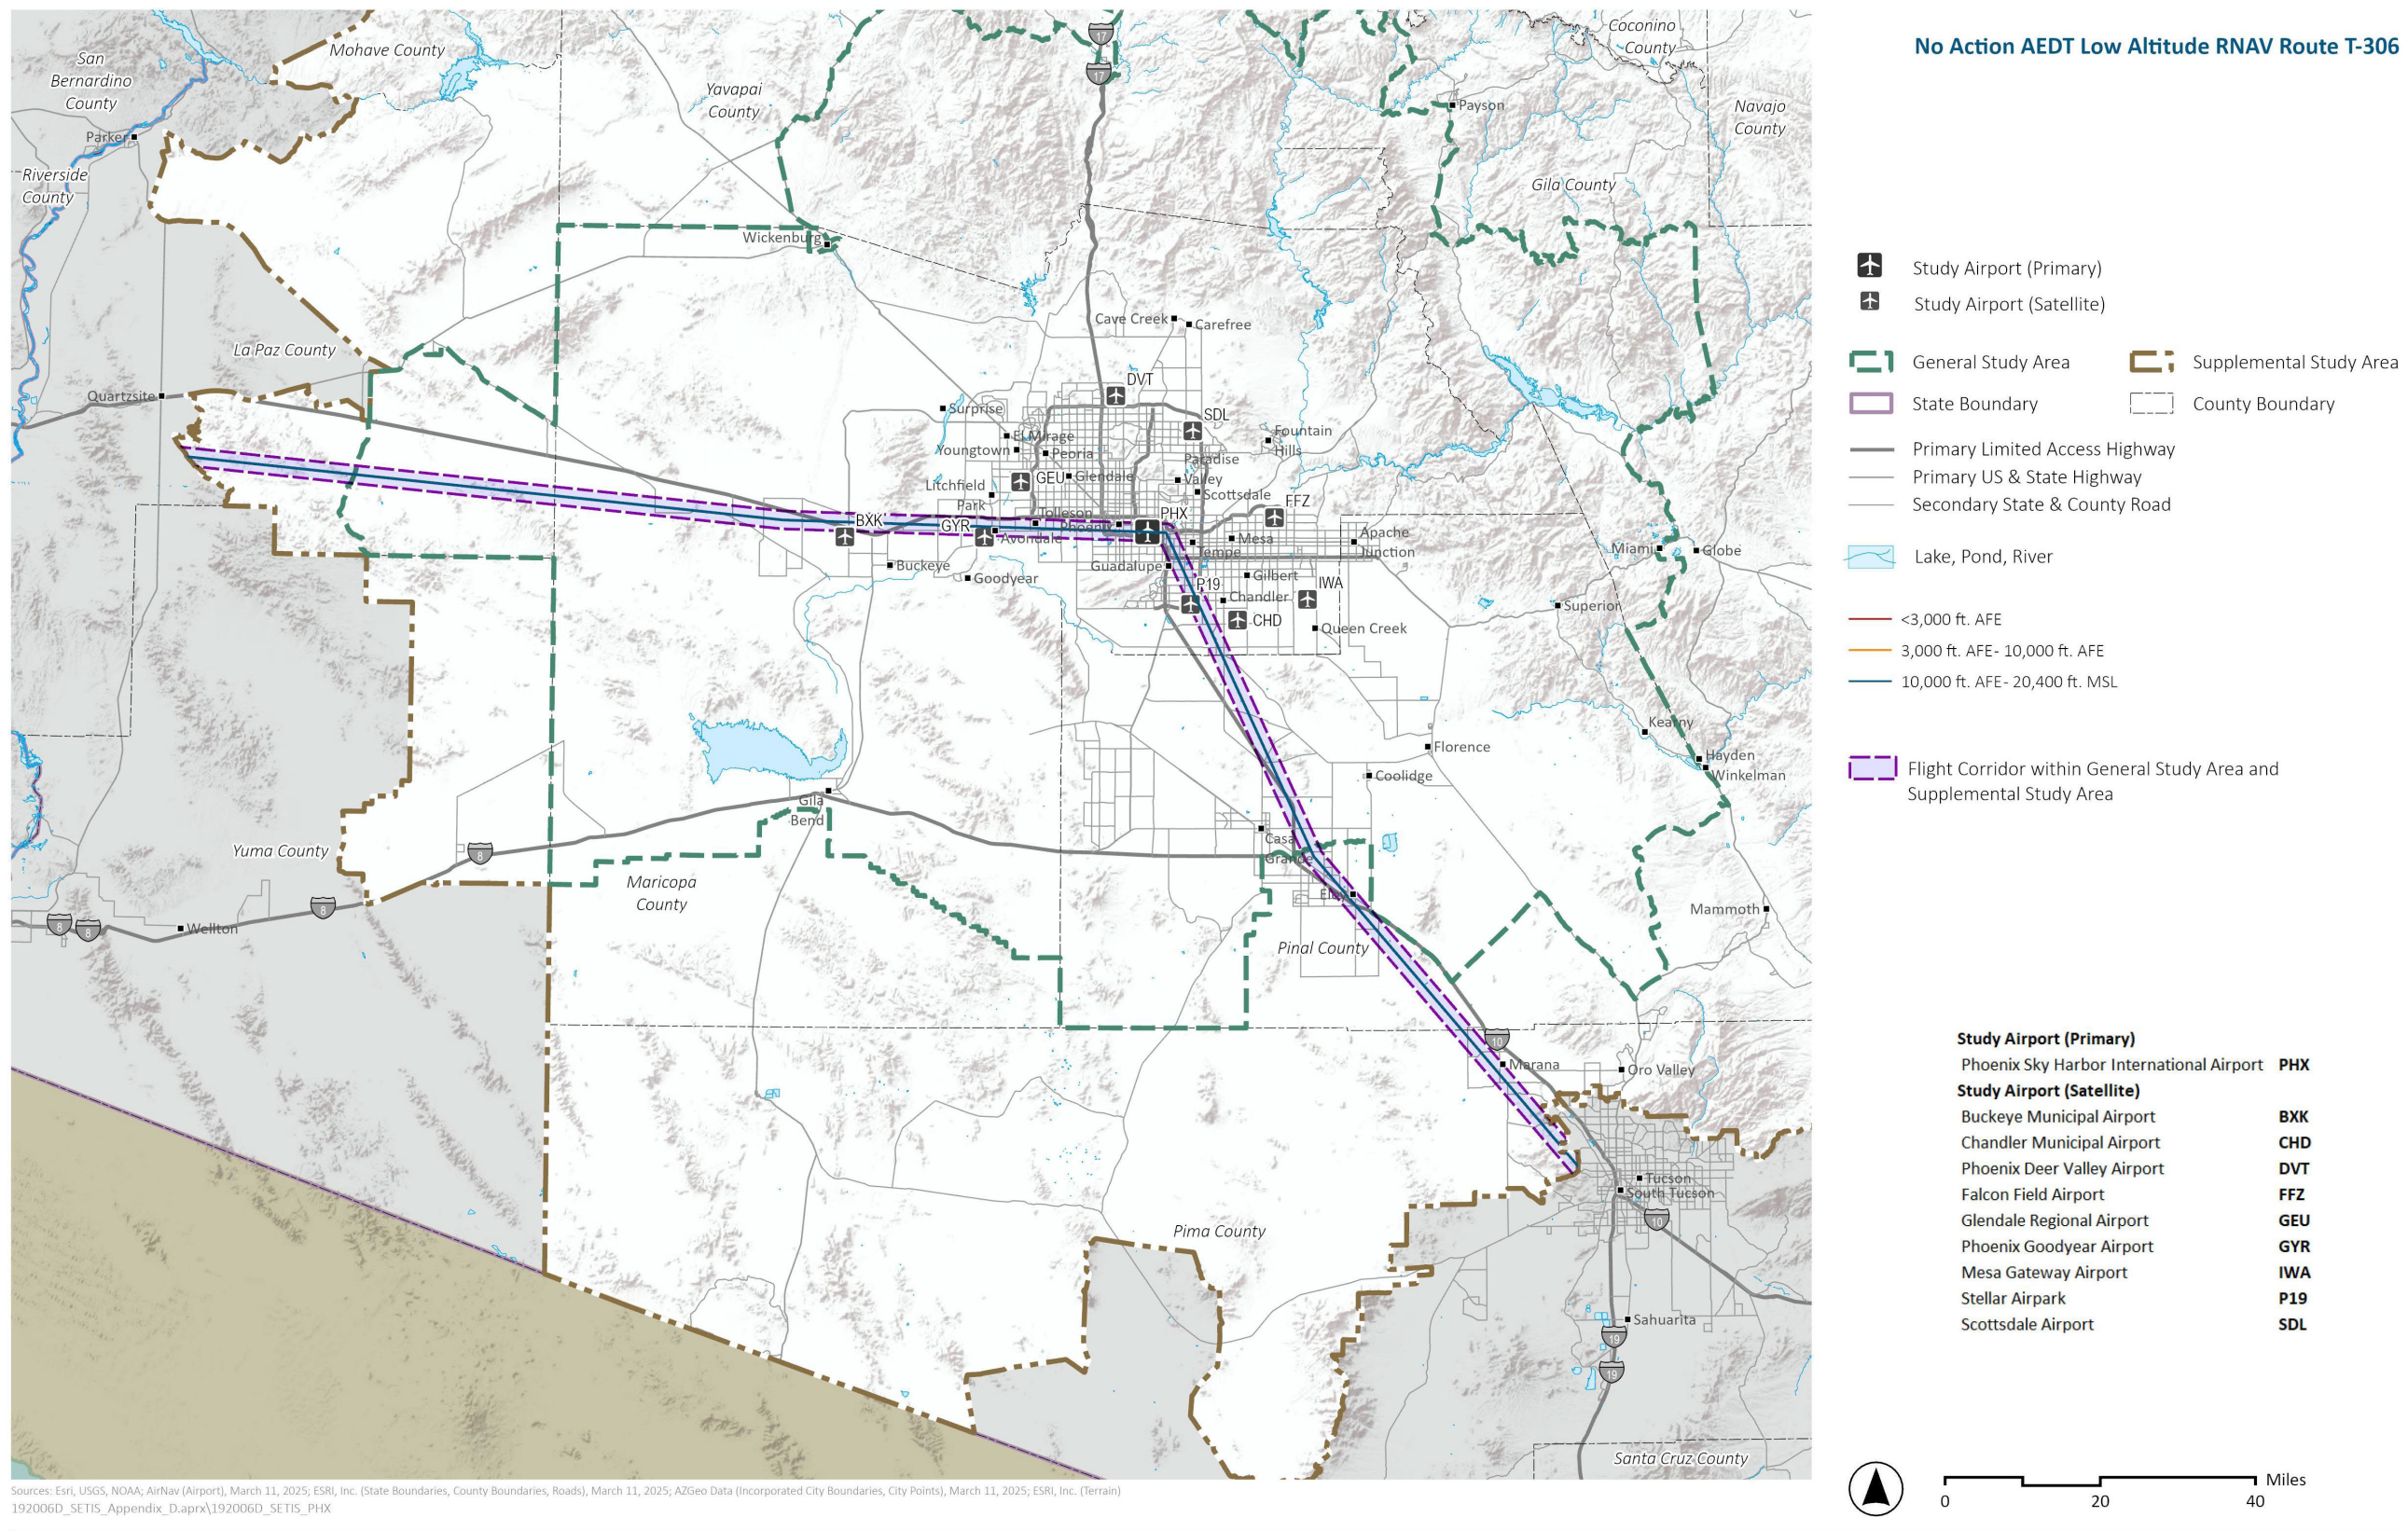

Exhibit H.1-21. No Action AEDT PHX QUAKY (RNAV) Departure Flight Corridor

Exhibit H.1-22. No Action AEDT PHX STANFIELD (CONV) Departure Flight Corridor

Exhibit H.1-23. No Action AEDT PHX ST. JOHNS (CONV) Departure Flight Corridor

Exhibit H.1-24. No Action AEDT PHX STRRM (RNAV) Departure Flight Corridor

Exhibit H.1-25. No Action AEDT PHX Vector North Departure Flight Corridor

Exhibit H.1-26. No Action AEDT PHX Vector Northwest Departure Flight Corridor

Exhibit H.1-27. No Action AEDT PHX Vector Southeast Departure Flight Corridor

Exhibit H.1-28. No Action AEDT PHX ZEPER (RNAV) Departure Flight Corridor

Exhibit H.1-29. No Action AEDT Low Altitude RNAV Route T-306