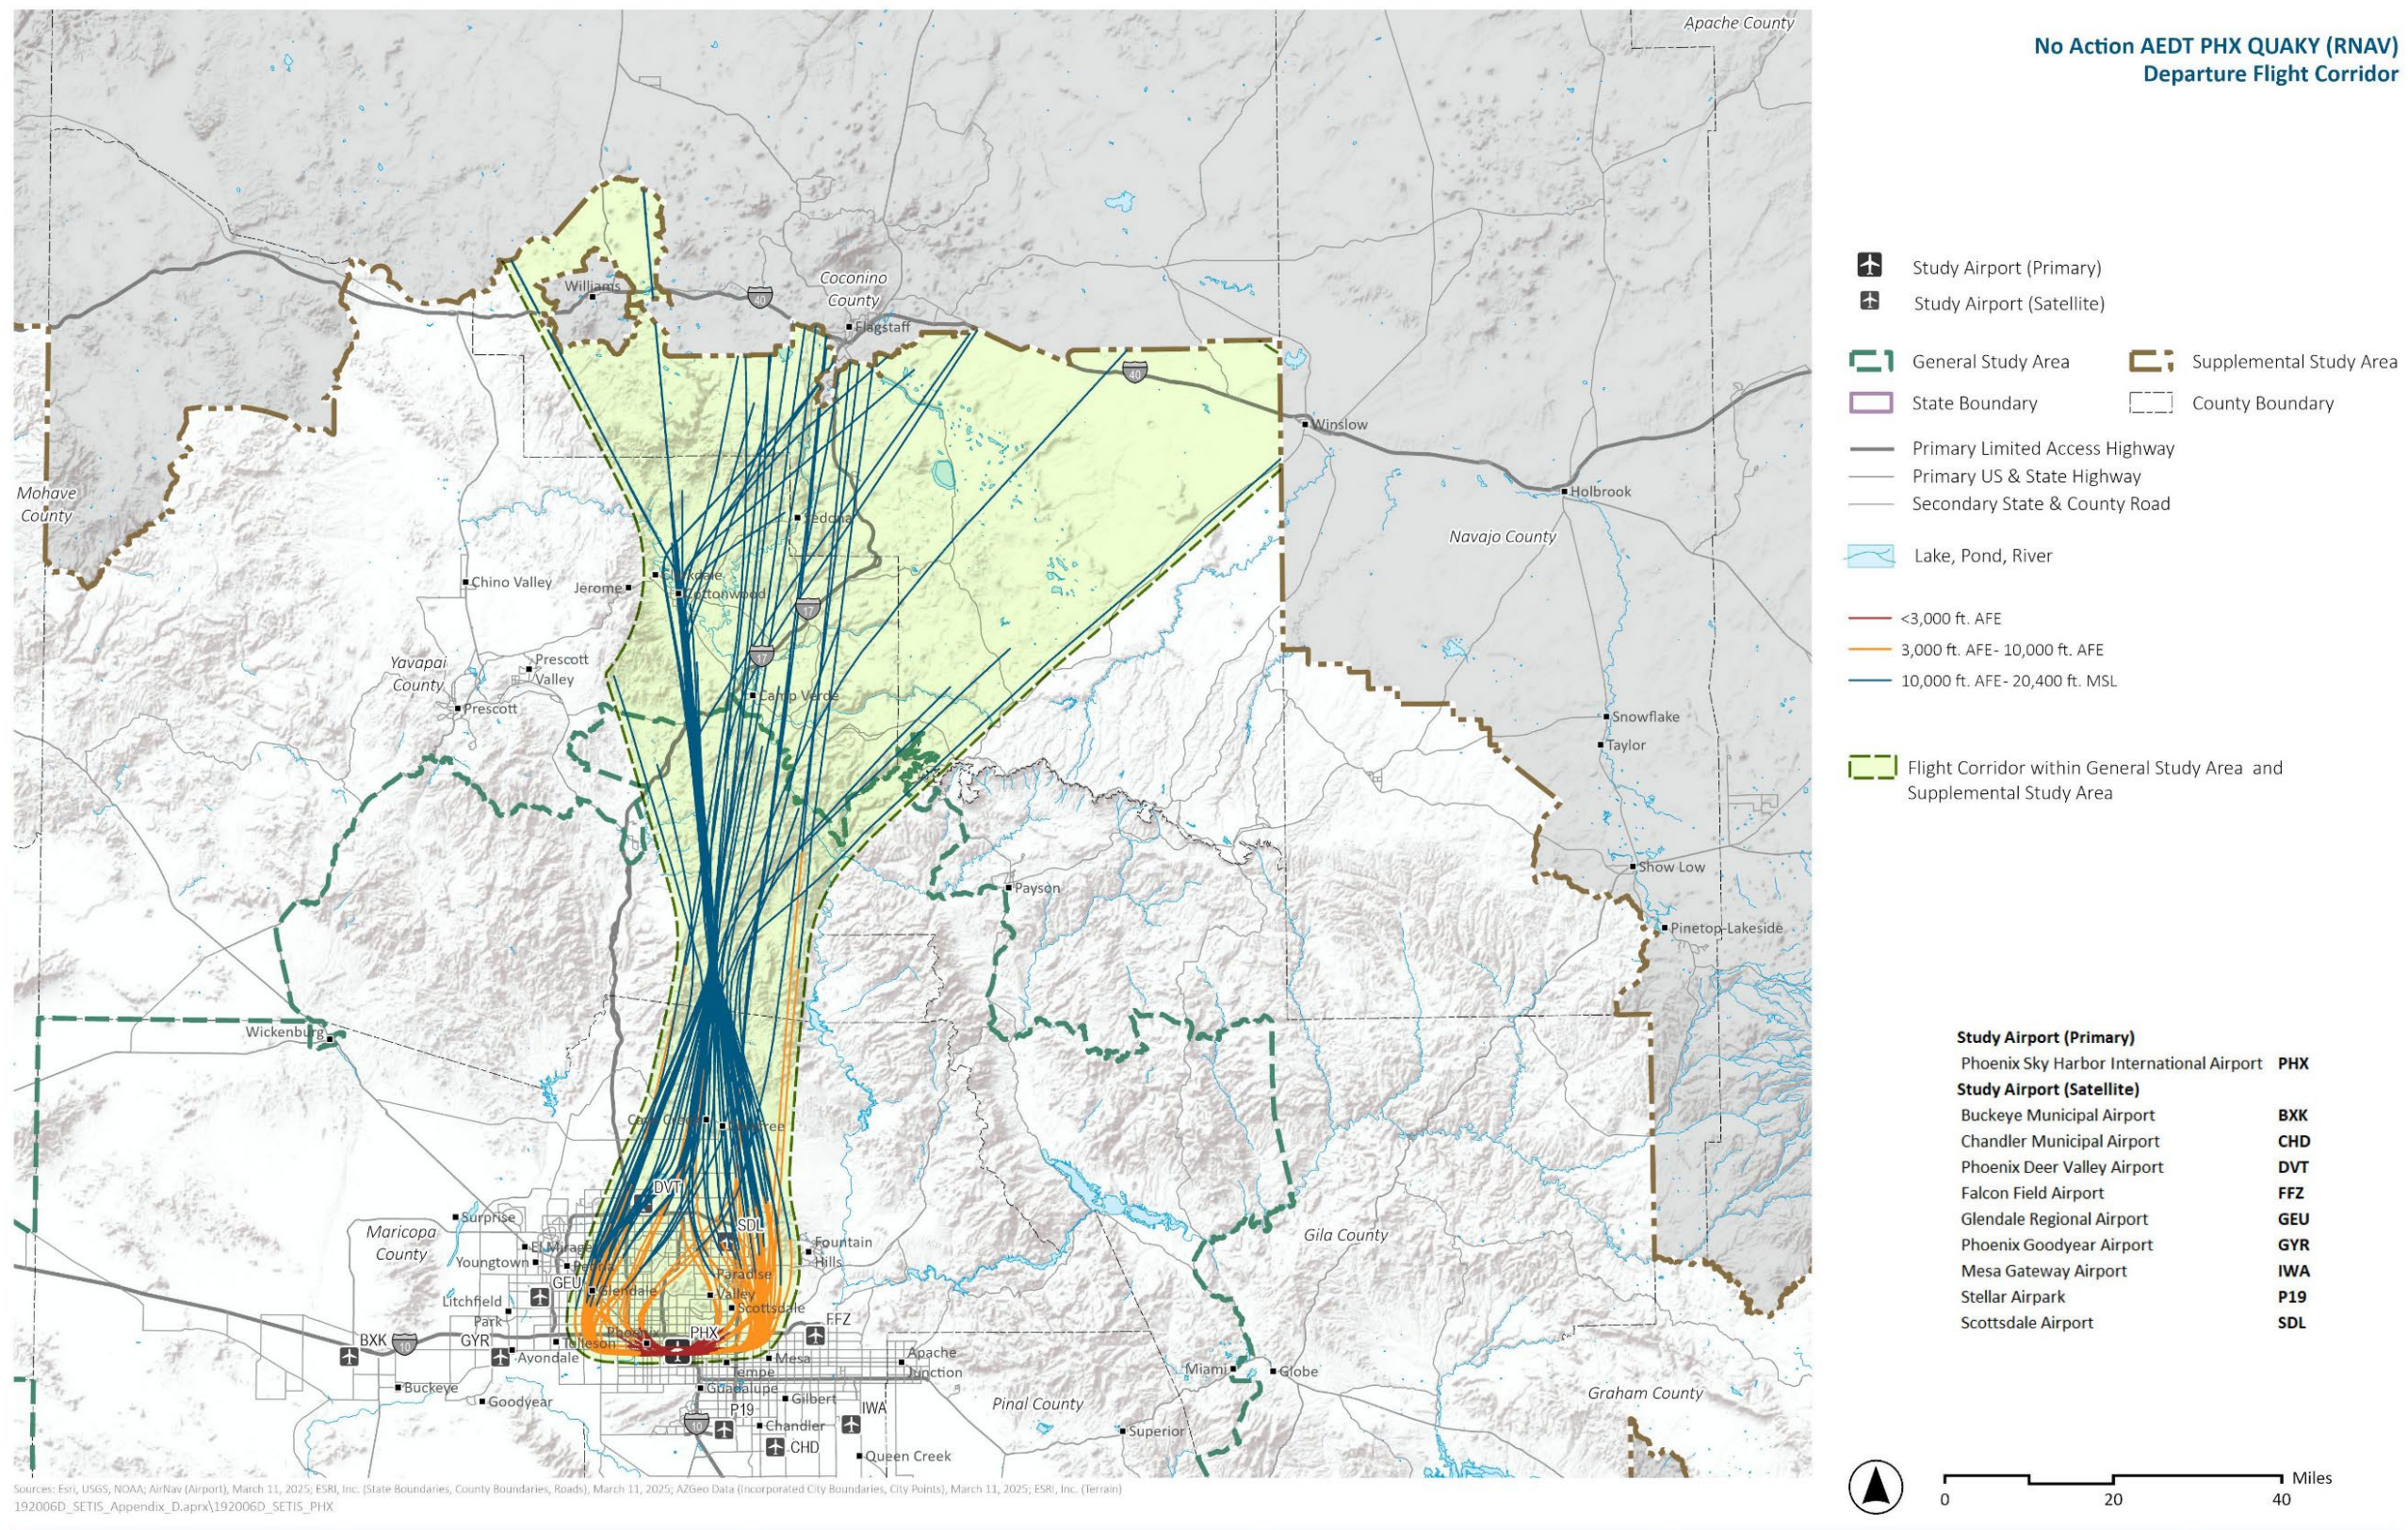

Exhibit H.1-21. No Action AEDT PHX QUAKY (RNAV) Departure Flight Corridor

Exhibit H.1-22. No Action AEDT PHX STANFIELD (CONV) Departure Flight Corridor

Exhibit H.1-23. No Action AEDT PHX ST. JOHNS (CONV) Departure Flight Corridor

Exhibit H.1-24. No Action AEDT PHX STRRM (RNAV) Departure Flight Corridor

Exhibit H.1-25. No Action AEDT PHX Vector North Departure Flight Corridor

Exhibit H.1-26. No Action AEDT PHX Vector Northwest Departure Flight Corridor

Exhibit H.1-27. No Action AEDT PHX Vector Southeast Departure Flight Corridor

Exhibit H.1-28. No Action AEDT PHX ZEPER (RNAV) Departure Flight Corridor

Exhibit H.1-29. No Action AEDT Low Altitude RNAV Route T-306