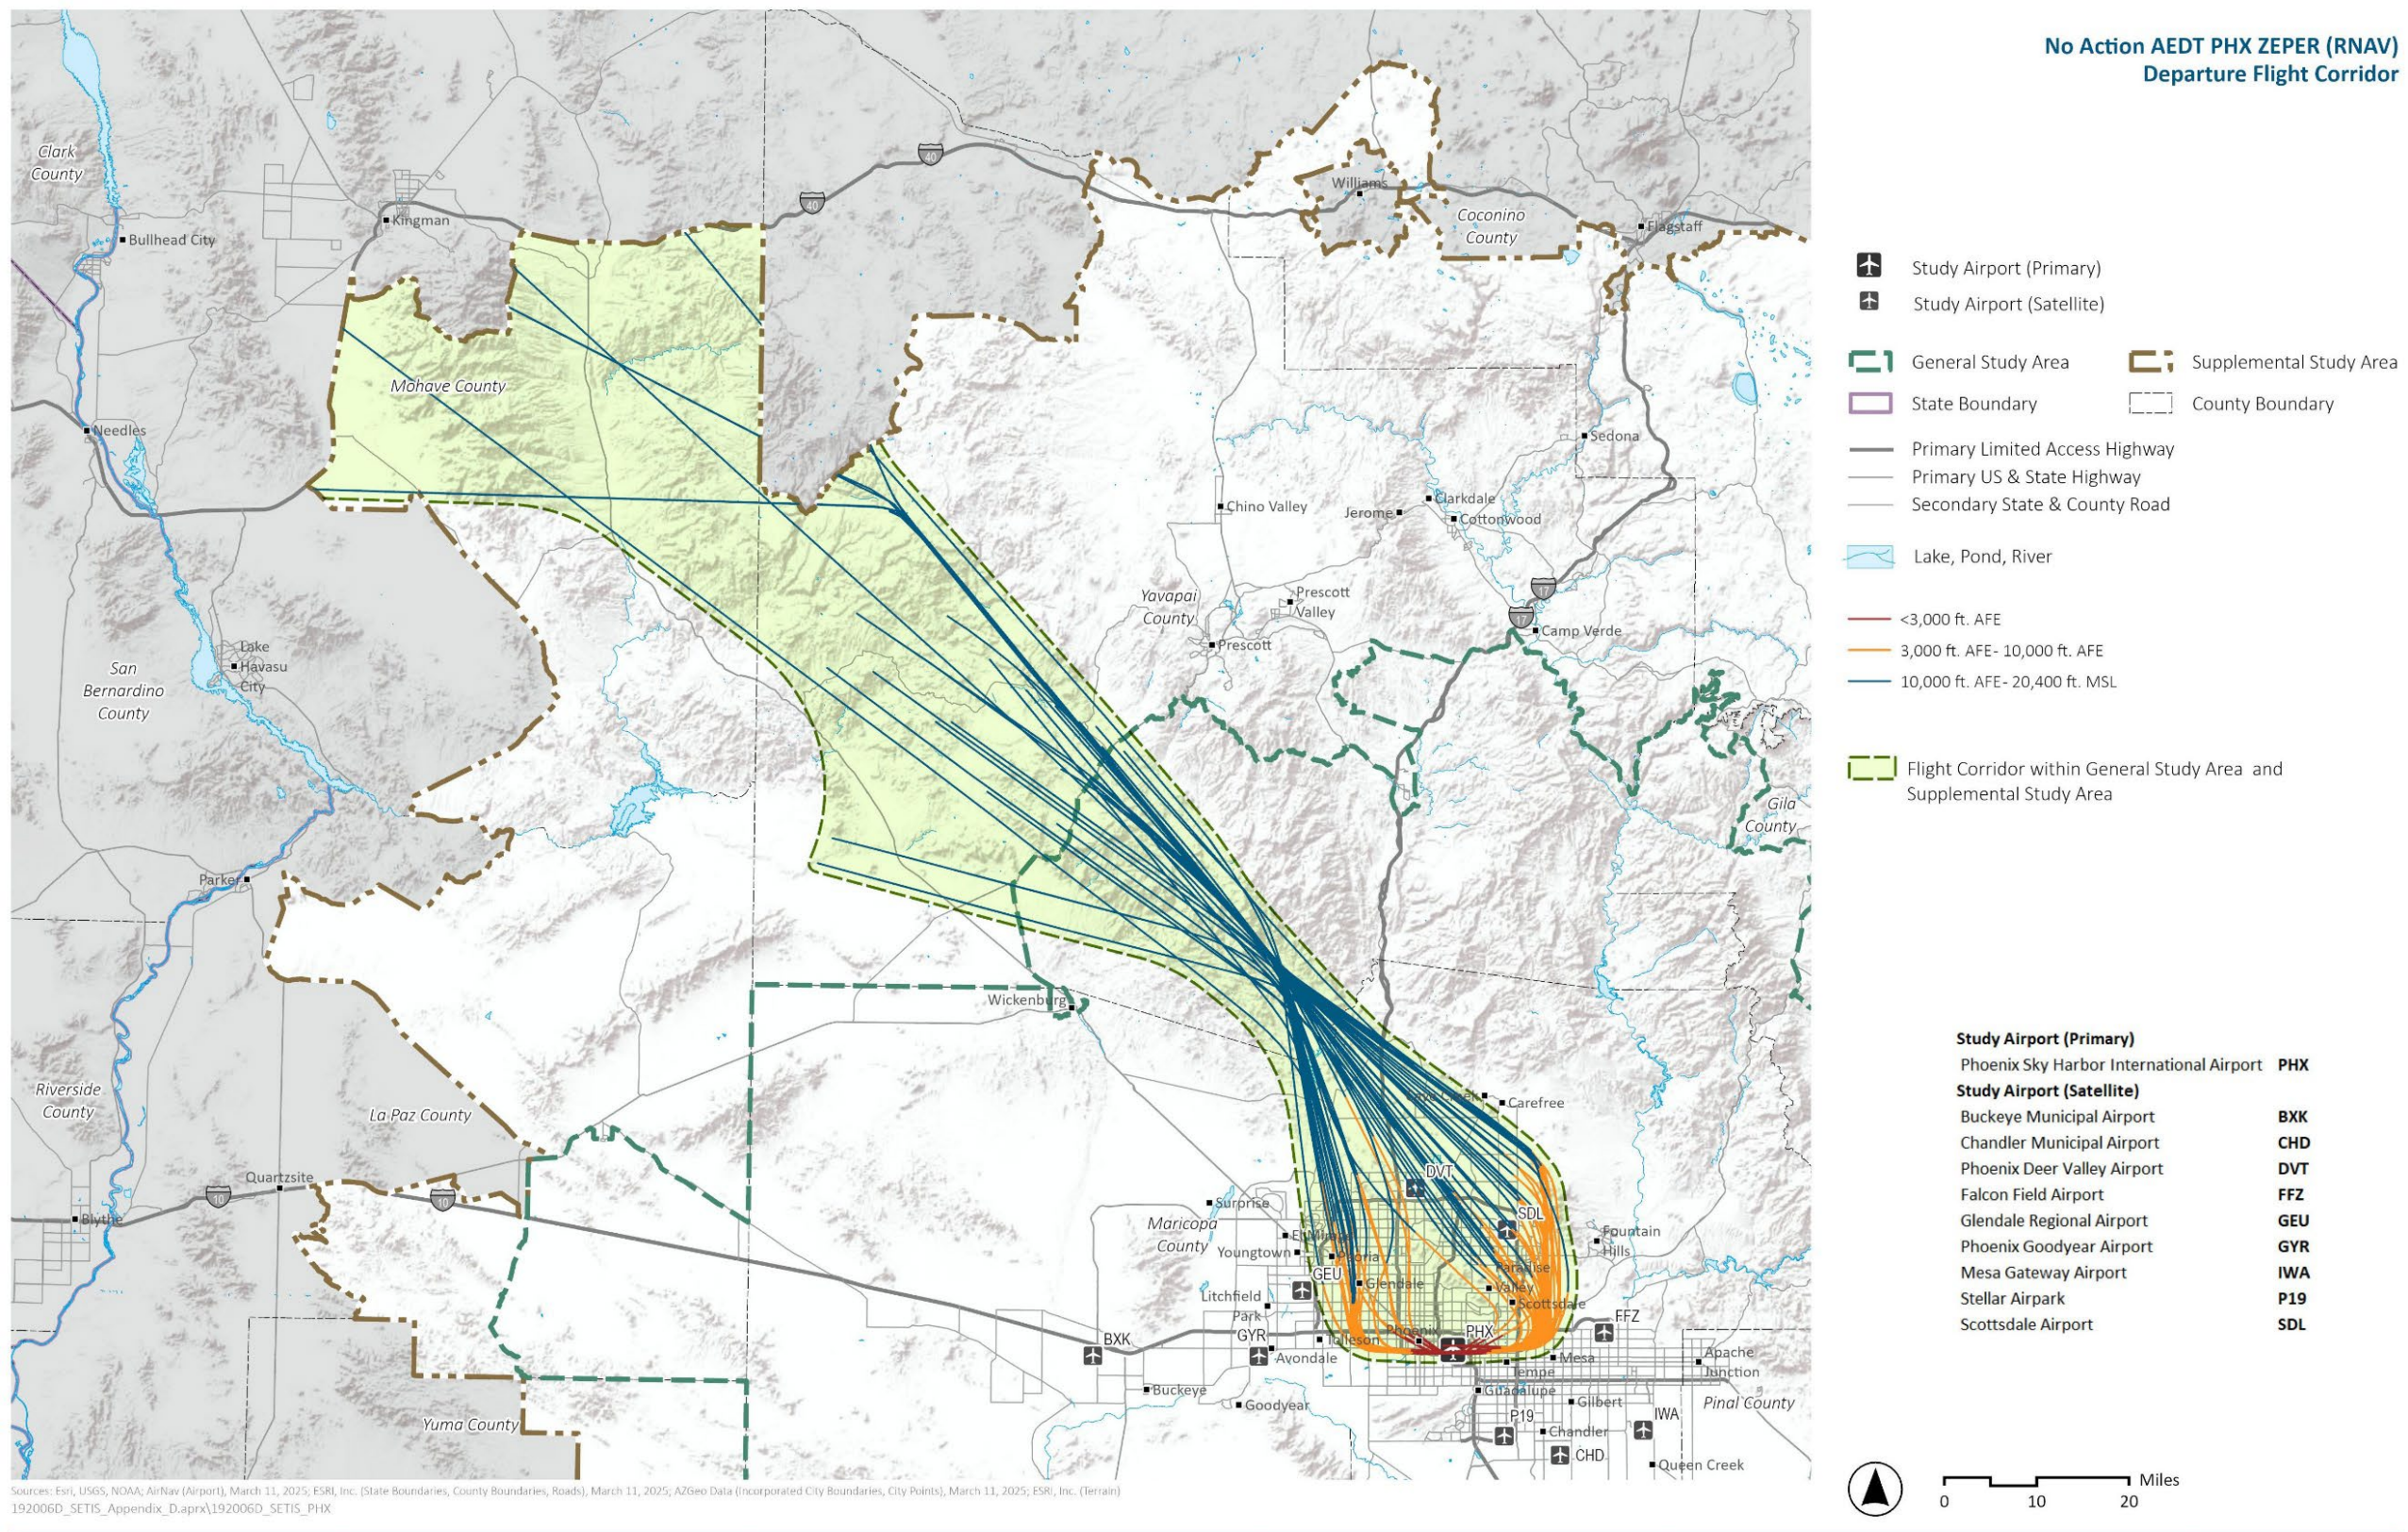

Exhibit H.1-21. No Action AEDT PHX QUAKY (RNAV) Departure Flight Corridor

Exhibit H.1-22. No Action AEDT PHX STANFIELD (CONV) Departure Flight Corridor

Exhibit H.1-23. No Action AEDT PHX ST. JOHNS (CONV) Departure Flight Corridor

Exhibit H.1-24. No Action AEDT PHX STRRM (RNAV) Departure Flight Corridor

Exhibit H.1-25. No Action AEDT PHX Vector North Departure Flight Corridor

Exhibit H.1-26. No Action AEDT PHX Vector Northwest Departure Flight Corridor

Exhibit H.1-27. No Action AEDT PHX Vector Southeast Departure Flight Corridor

Exhibit H.1-28. No Action AEDT PHX ZEPER (RNAV) Departure Flight Corridor

Exhibit H.1-29. No Action AEDT Low Altitude RNAV Route T-306

*This page intentionally left blank.*