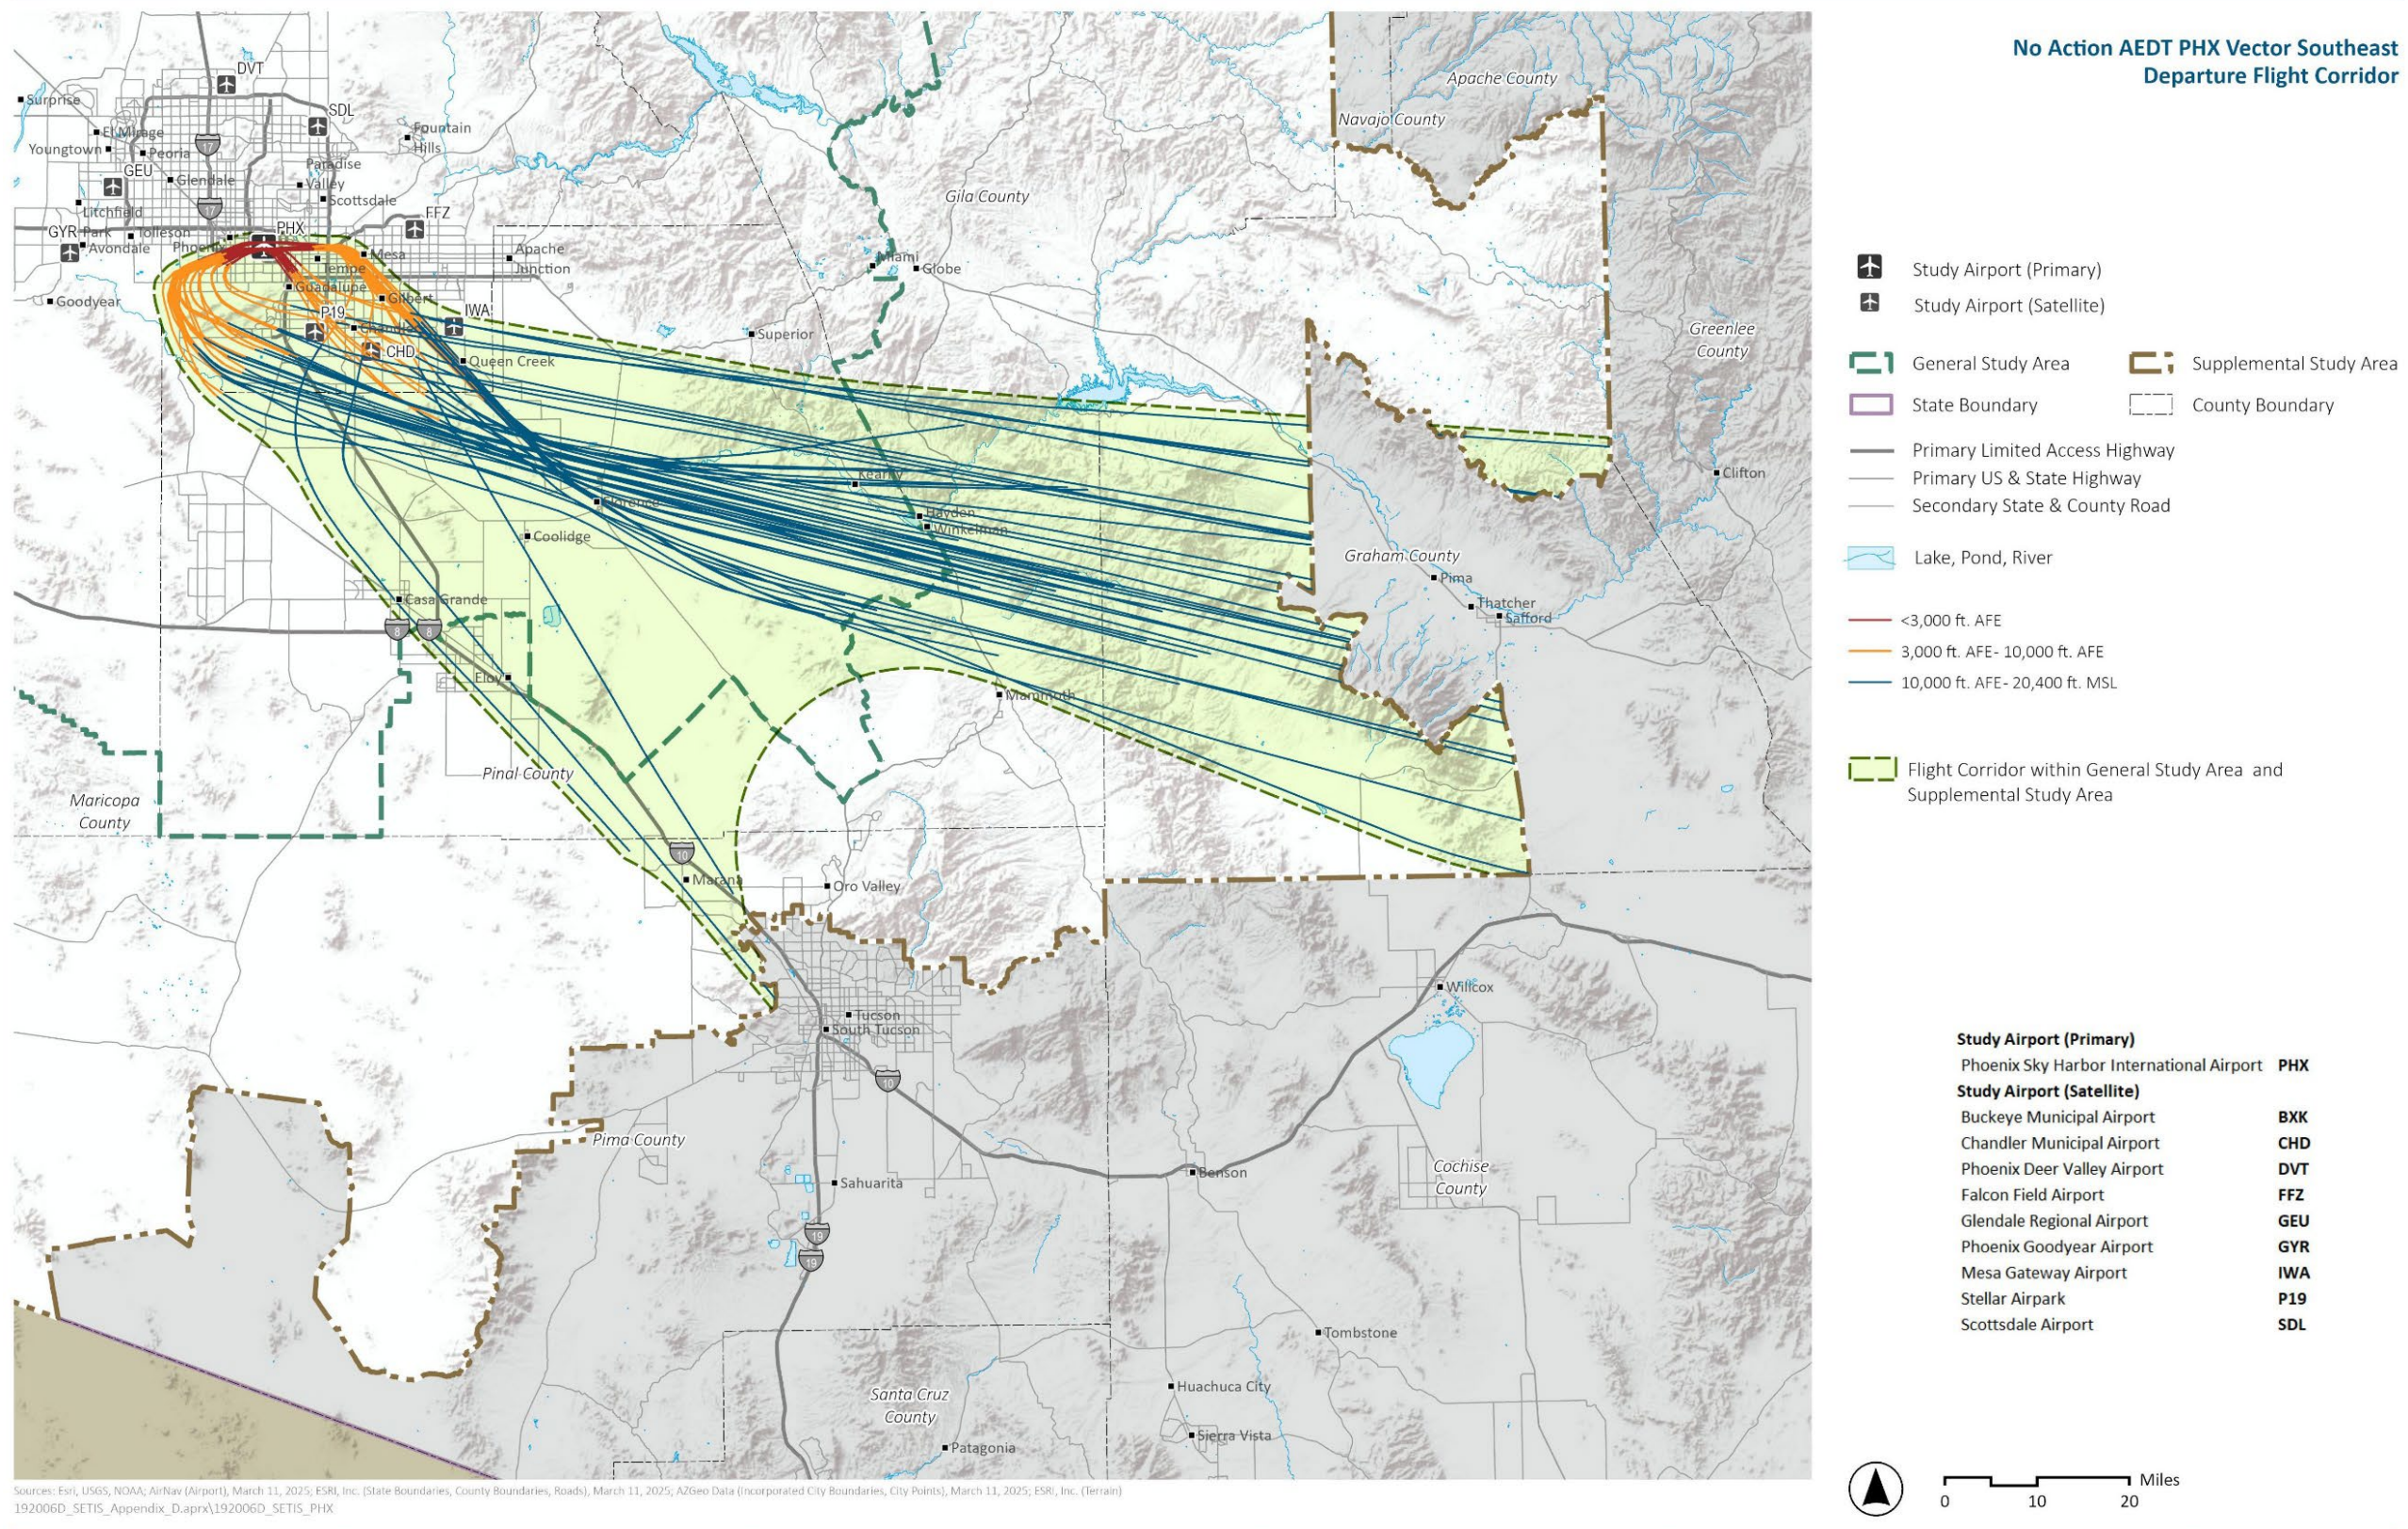

Exhibit H.1-21. No Action AEDT PHX QUAKY (RNAV) Departure Flight Corridor

Exhibit H.1-22. No Action AEDT PHX STANFIELD (CONV) Departure Flight Corridor

Exhibit H.1-23. No Action AEDT PHX ST. JOHNS (CONV) Departure Flight Corridor

Exhibit H.1-24. No Action AEDT PHX STRRM (RNAV) Departure Flight Corridor

Exhibit H.1-25. No Action AEDT PHX Vector North Departure Flight Corridor

Exhibit H.1-26. No Action AEDT PHX Vector Northwest Departure Flight Corridor

Exhibit H.1-27. No Action AEDT PHX Vector Southeast Departure Flight Corridor

Exhibit H.1-28. No Action AEDT PHX ZEPER (RNAV) Departure Flight Corridor

Exhibit H.1-29. No Action AEDT Low Altitude RNAV Route T-306

*This page intentionally left blank.*