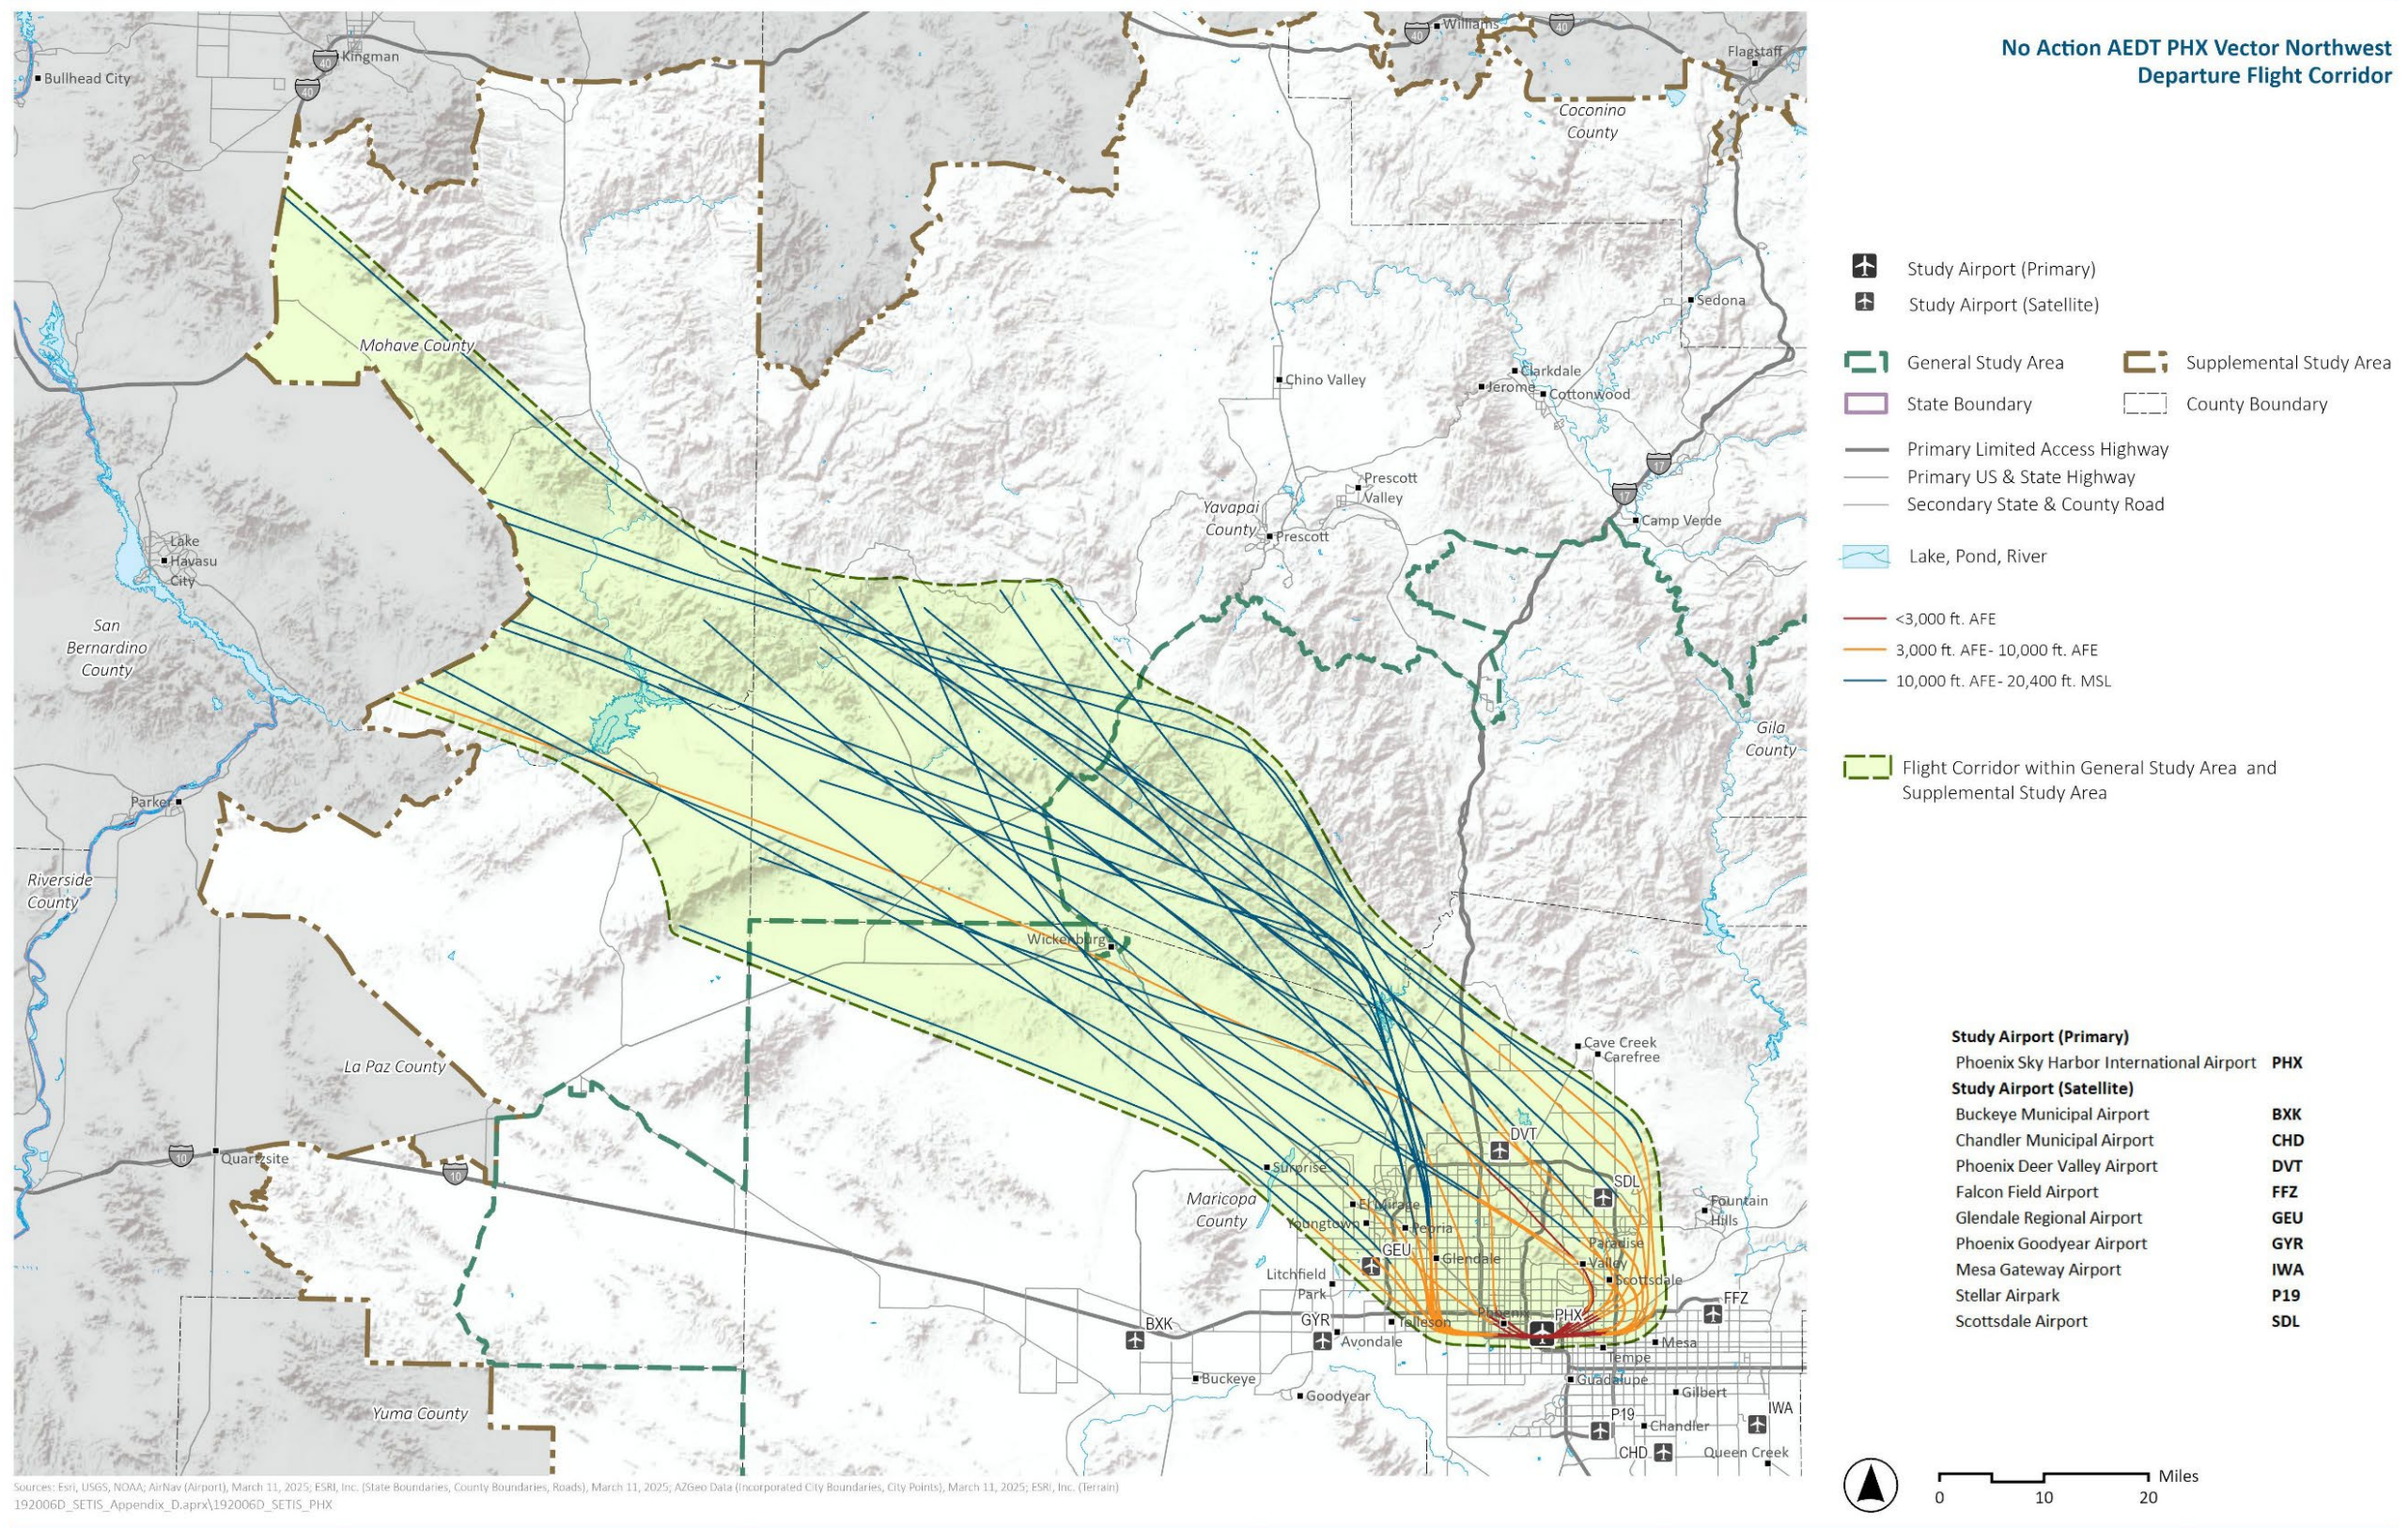

Exhibit H.1-21. No Action AEDT PHX QUAKY (RNAV) Departure Flight Corridor

Exhibit H.1-22. No Action AEDT PHX STANFIELD (CONV) Departure Flight Corridor

Exhibit H.1-23. No Action AEDT PHX ST. JOHNS (CONV) Departure Flight Corridor

Exhibit H.1-24. No Action AEDT PHX STRRM (RNAV) Departure Flight Corridor

Exhibit H.1-25. No Action AEDT PHX Vector North Departure Flight Corridor

Exhibit H.1-26. No Action AEDT PHX Vector Northwest Departure Flight Corridor

Exhibit H.1-27. No Action AEDT PHX Vector Southeast Departure Flight Corridor

Exhibit H.1-28. No Action AEDT PHX ZEPER (RNAV) Departure Flight Corridor

Exhibit H.1-29. No Action AEDT Low Altitude RNAV Route T-306