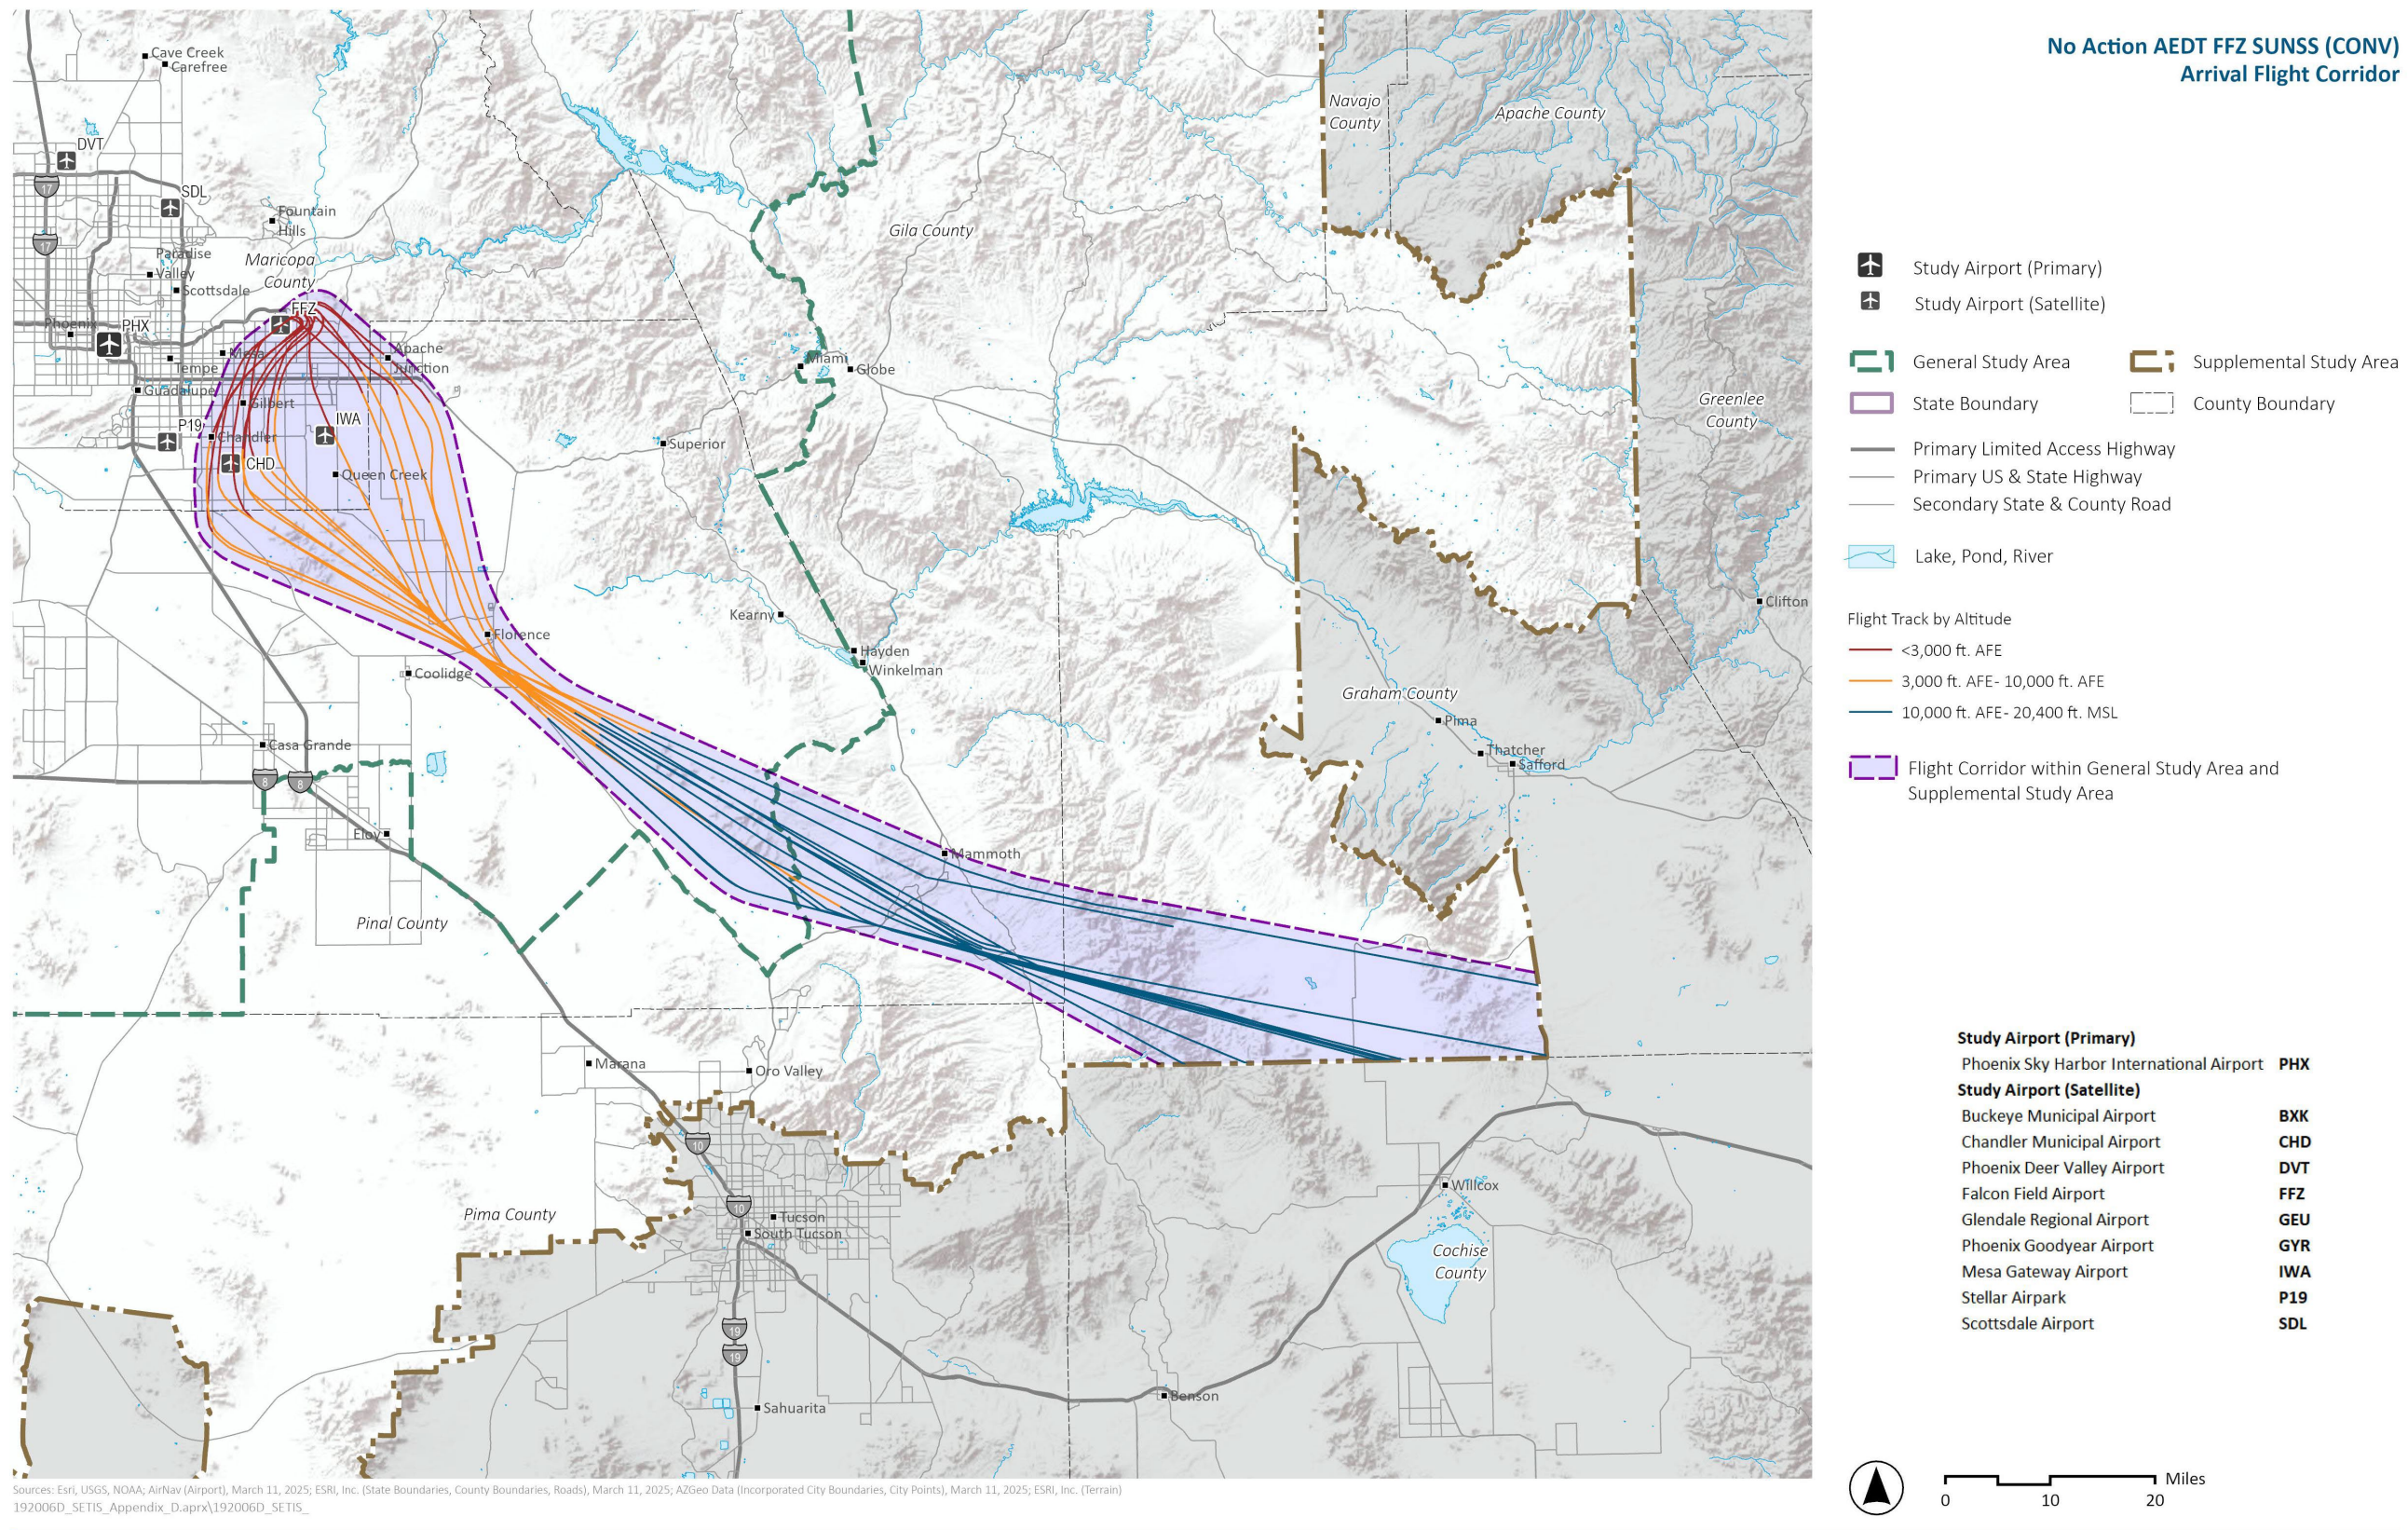

File 2 of 3

Exhibit H.5-9. No Action AEDT FFZ Northwest Vector Arrival Flight Corridor	H-119
Exhibit H.5-10. No Action AEDT FFZ TFD Vector Arrival Flight Corridor	H-120
Exhibit H.5-11. No Action AEDT FFZ BNYRD (RNAV) Departure Flight Corridor	H-121
Exhibit H.5-12. No Action AEDT FFZ FTHLS (RNAV) Departure Flight Corridor.....	H-122
Exhibit H.5-13. No Action AEDT FFZ IZZZO (RNAV) Departure Flight Corridor	H-123
Exhibit H.5-14. No Action AEDT FFZ JONHH (CONV) Departure Flight Corridor.....	H-124
Exhibit H.5-15. No Action AEDT FFZ JUDTH (RNAV) Departure Flight Corridor.....	H-125
Exhibit H.5-16. No Action AEDT FFZ KATMN (RNAV) Departure Flight Corridor.....	H-126

This page intentionally left blank.

Exhibit H.5-1. No Action AEDT FFZ ARLIN (CONV) Arrival Flight Corridor

Sources: Esri, USGS, NOAA; AirNav (Airport), March 11, 2025; ESRI, Inc. (State Boundaries, County Boundaries, Roads), March 11, 2025; AZGeo Data (Incorporated City Boundaries, City Points), March 11, 2025; ESRI, Inc. (Terrain) 192006D_SETIS_Appendix_D.aprx\192006D_SETIS_

Exhibit H.5-2. No Action AEDT FFZ BLYTHE (CONV) Arrival Flight Corridor

Exhibit H.5-4. No Action AEDT FFZ HUUTY (RNAV) Arrival Flight Corridor

Exhibit H-5-5. No Action AEDT FFZ SUNSS (CONV) Arrival Flight Corridor

Exhibit H.5-6. No Action AEDT FFZ East Vector Arrival Flight Corridor

Exhibit H.5-7. No Action AEDT FFZ North Vector Arrival Flight Corridor

Exhibit H.5-8. No Action AEDT FFZ Northeast Vector Arrival Flight Corridor