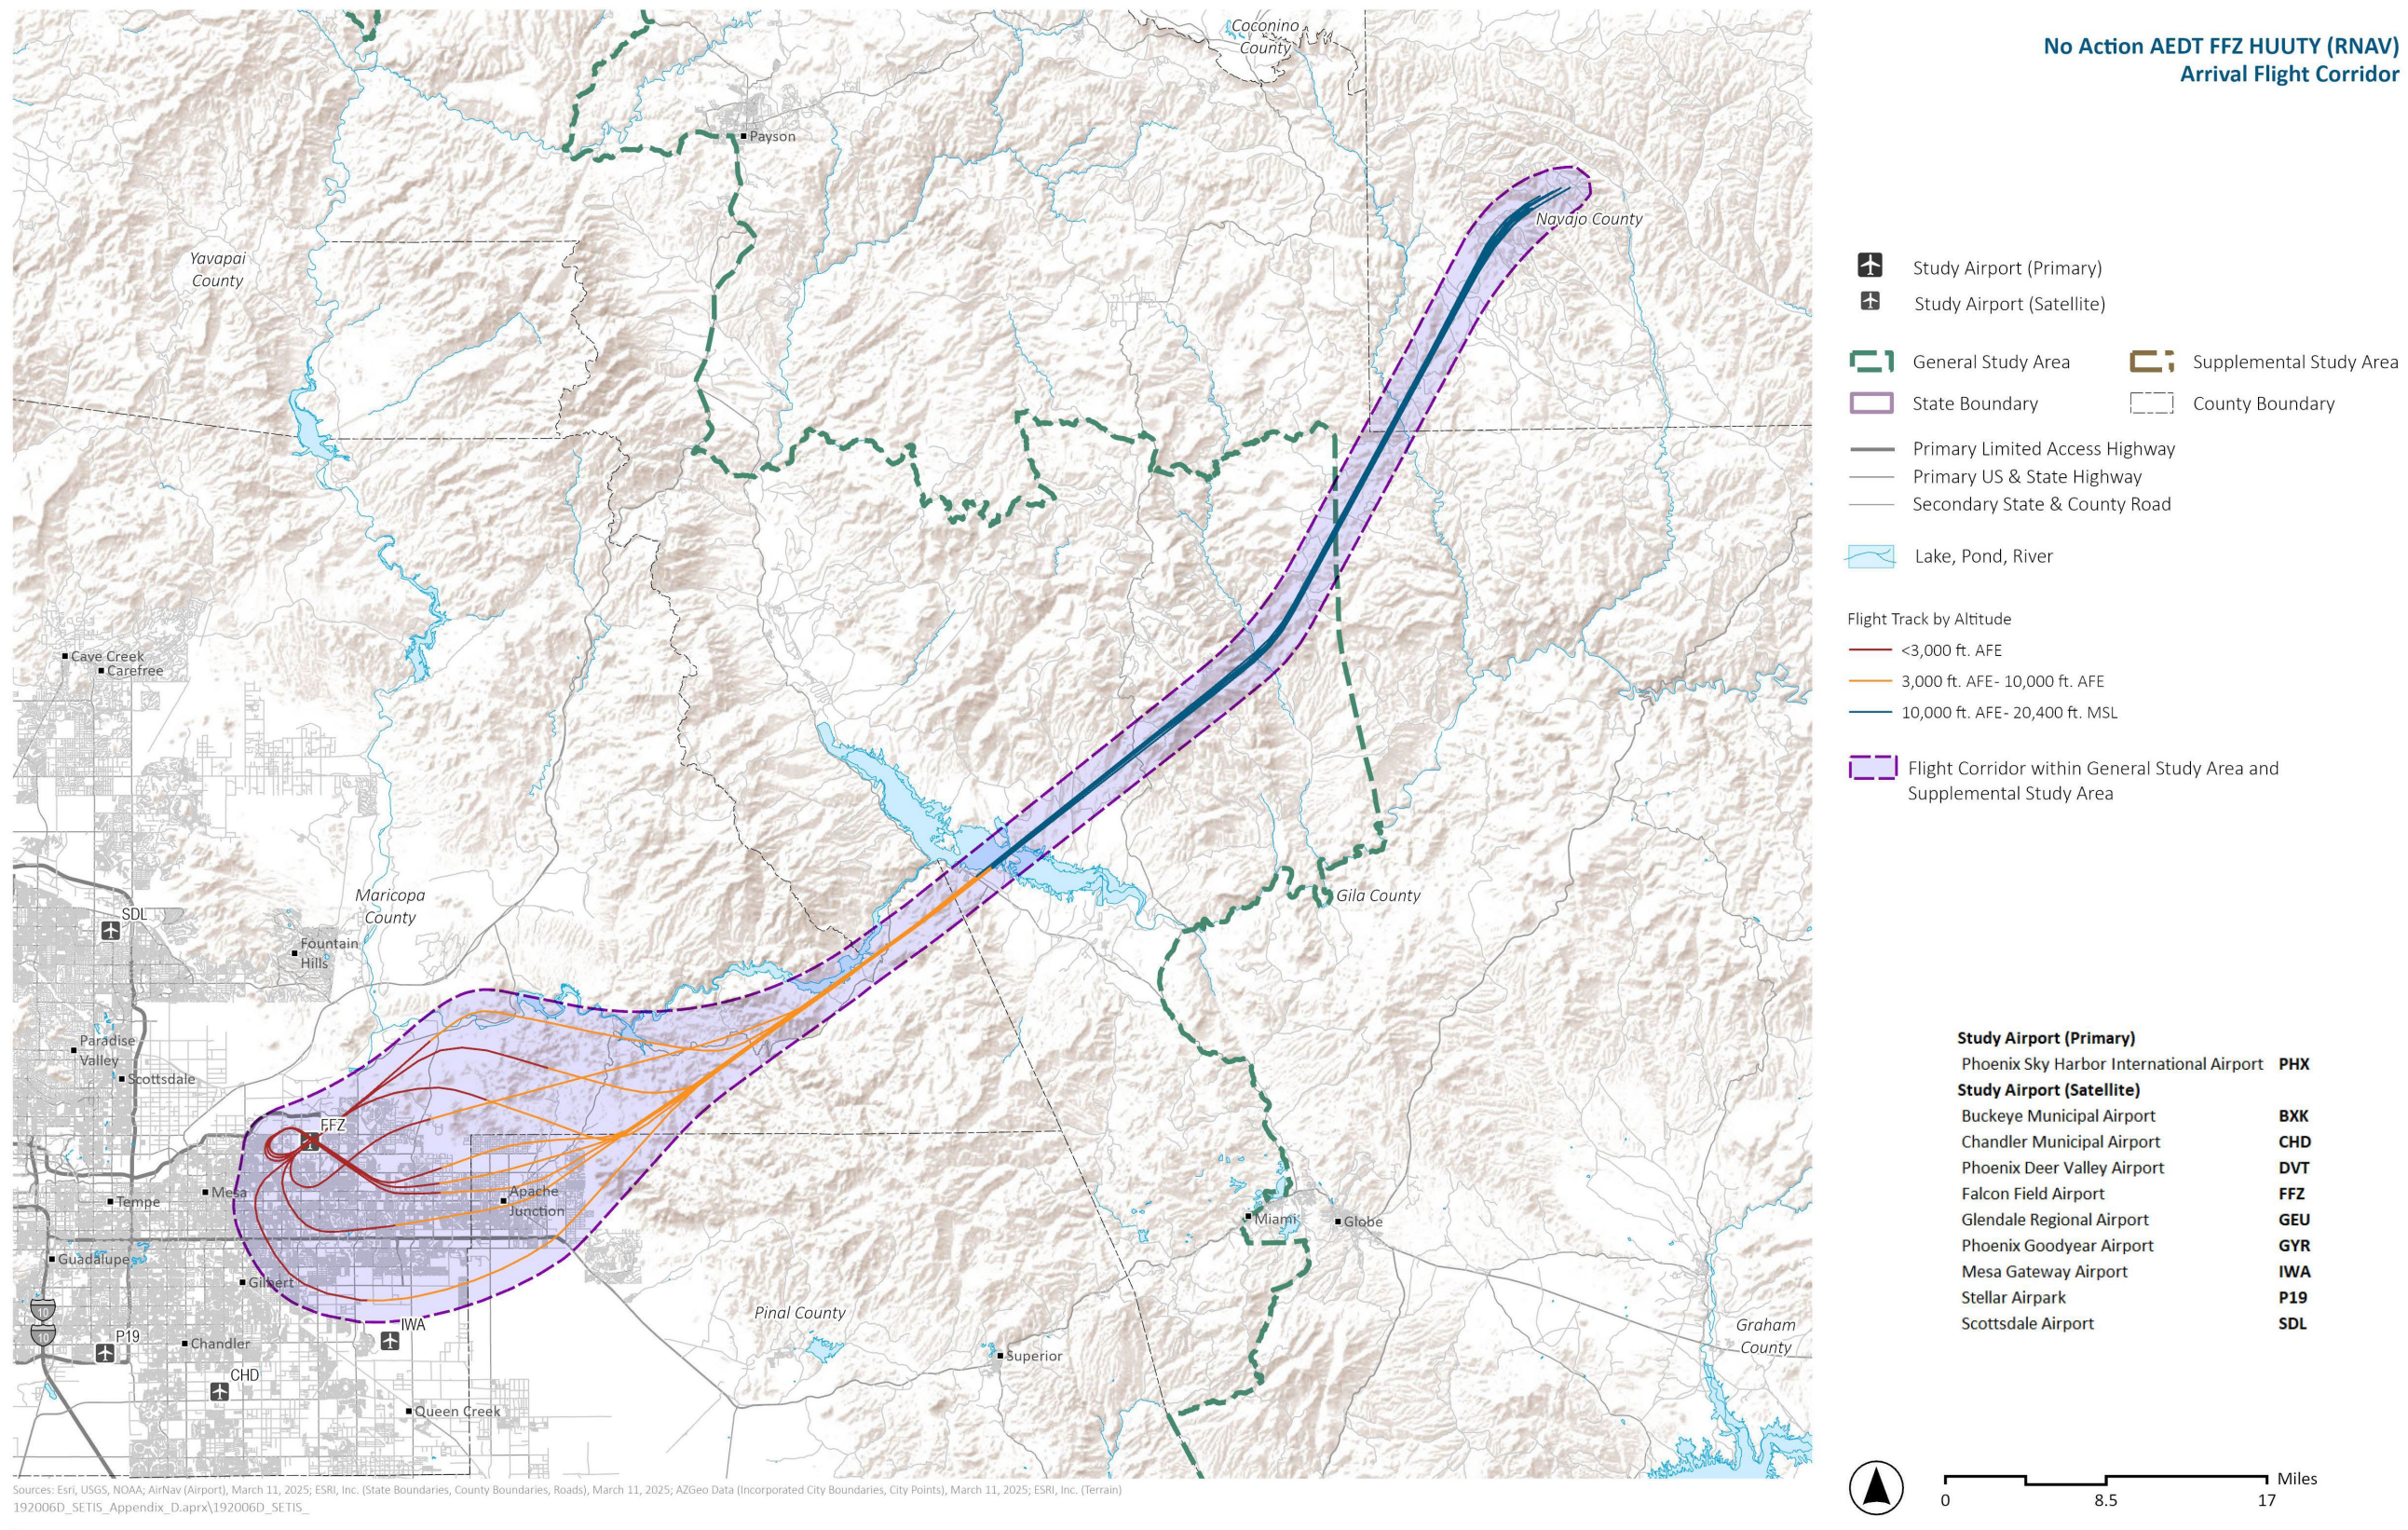

File 2 of 3

Exhibit H.5-9. No Action AEDT FFZ Northwest Vector Arrival Flight Corridor	H-119
Exhibit H.5-10. No Action AEDT FFZ TFD Vector Arrival Flight Corridor	H-120
Exhibit H.5-11. No Action AEDT FFZ BNYRD (RNAV) Departure Flight Corridor	H-121
Exhibit H.5-12. No Action AEDT FFZ FTHLS (RNAV) Departure Flight Corridor.....	H-122
Exhibit H.5-13. No Action AEDT FFZ IZZZO (RNAV) Departure Flight Corridor	H-123
Exhibit H.5-14. No Action AEDT FFZ JONHH (CONV) Departure Flight Corridor.....	H-124
Exhibit H.5-15. No Action AEDT FFZ JUDTH (RNAV) Departure Flight Corridor.....	H-125
Exhibit H.5-16. No Action AEDT FFZ KATMN (RNAV) Departure Flight Corridor.....	H-126

This page intentionally left blank.

Exhibit H.5-1. No Action AEDT FFZ ARLIN (CONV) Arrival Flight Corridor

Sources: Esri, USGS, NOAA; AirNav (Airport), March 11, 2025; ESRI, Inc. (State Boundaries, County Boundaries, Roads), March 11, 2025; AZGeo Data (Incorporated City Boundaries, City Points), March 11, 2025; ESRI, Inc. (Terrain) 192006D_SETIS_Appendix_D.aprx\192006D_SETIS_

Exhibit H.5-2. No Action AEDT FFZ BLYTHE (CONV) Arrival Flight Corridor

Exhibit H.5-4. No Action AEDT FFZ HUUTY (RNAV) Arrival Flight Corridor

Exhibit H-5-5. No Action AEDT FFZ SUNSS (CONV) Arrival Flight Corridor

Exhibit H.5-6. No Action AEDT FFZ East Vector Arrival Flight Corridor

Exhibit H.5-7. No Action AEDT FFZ North Vector Arrival Flight Corridor

Exhibit H.5-8. No Action AEDT FFZ Northeast Vector Arrival Flight Corridor