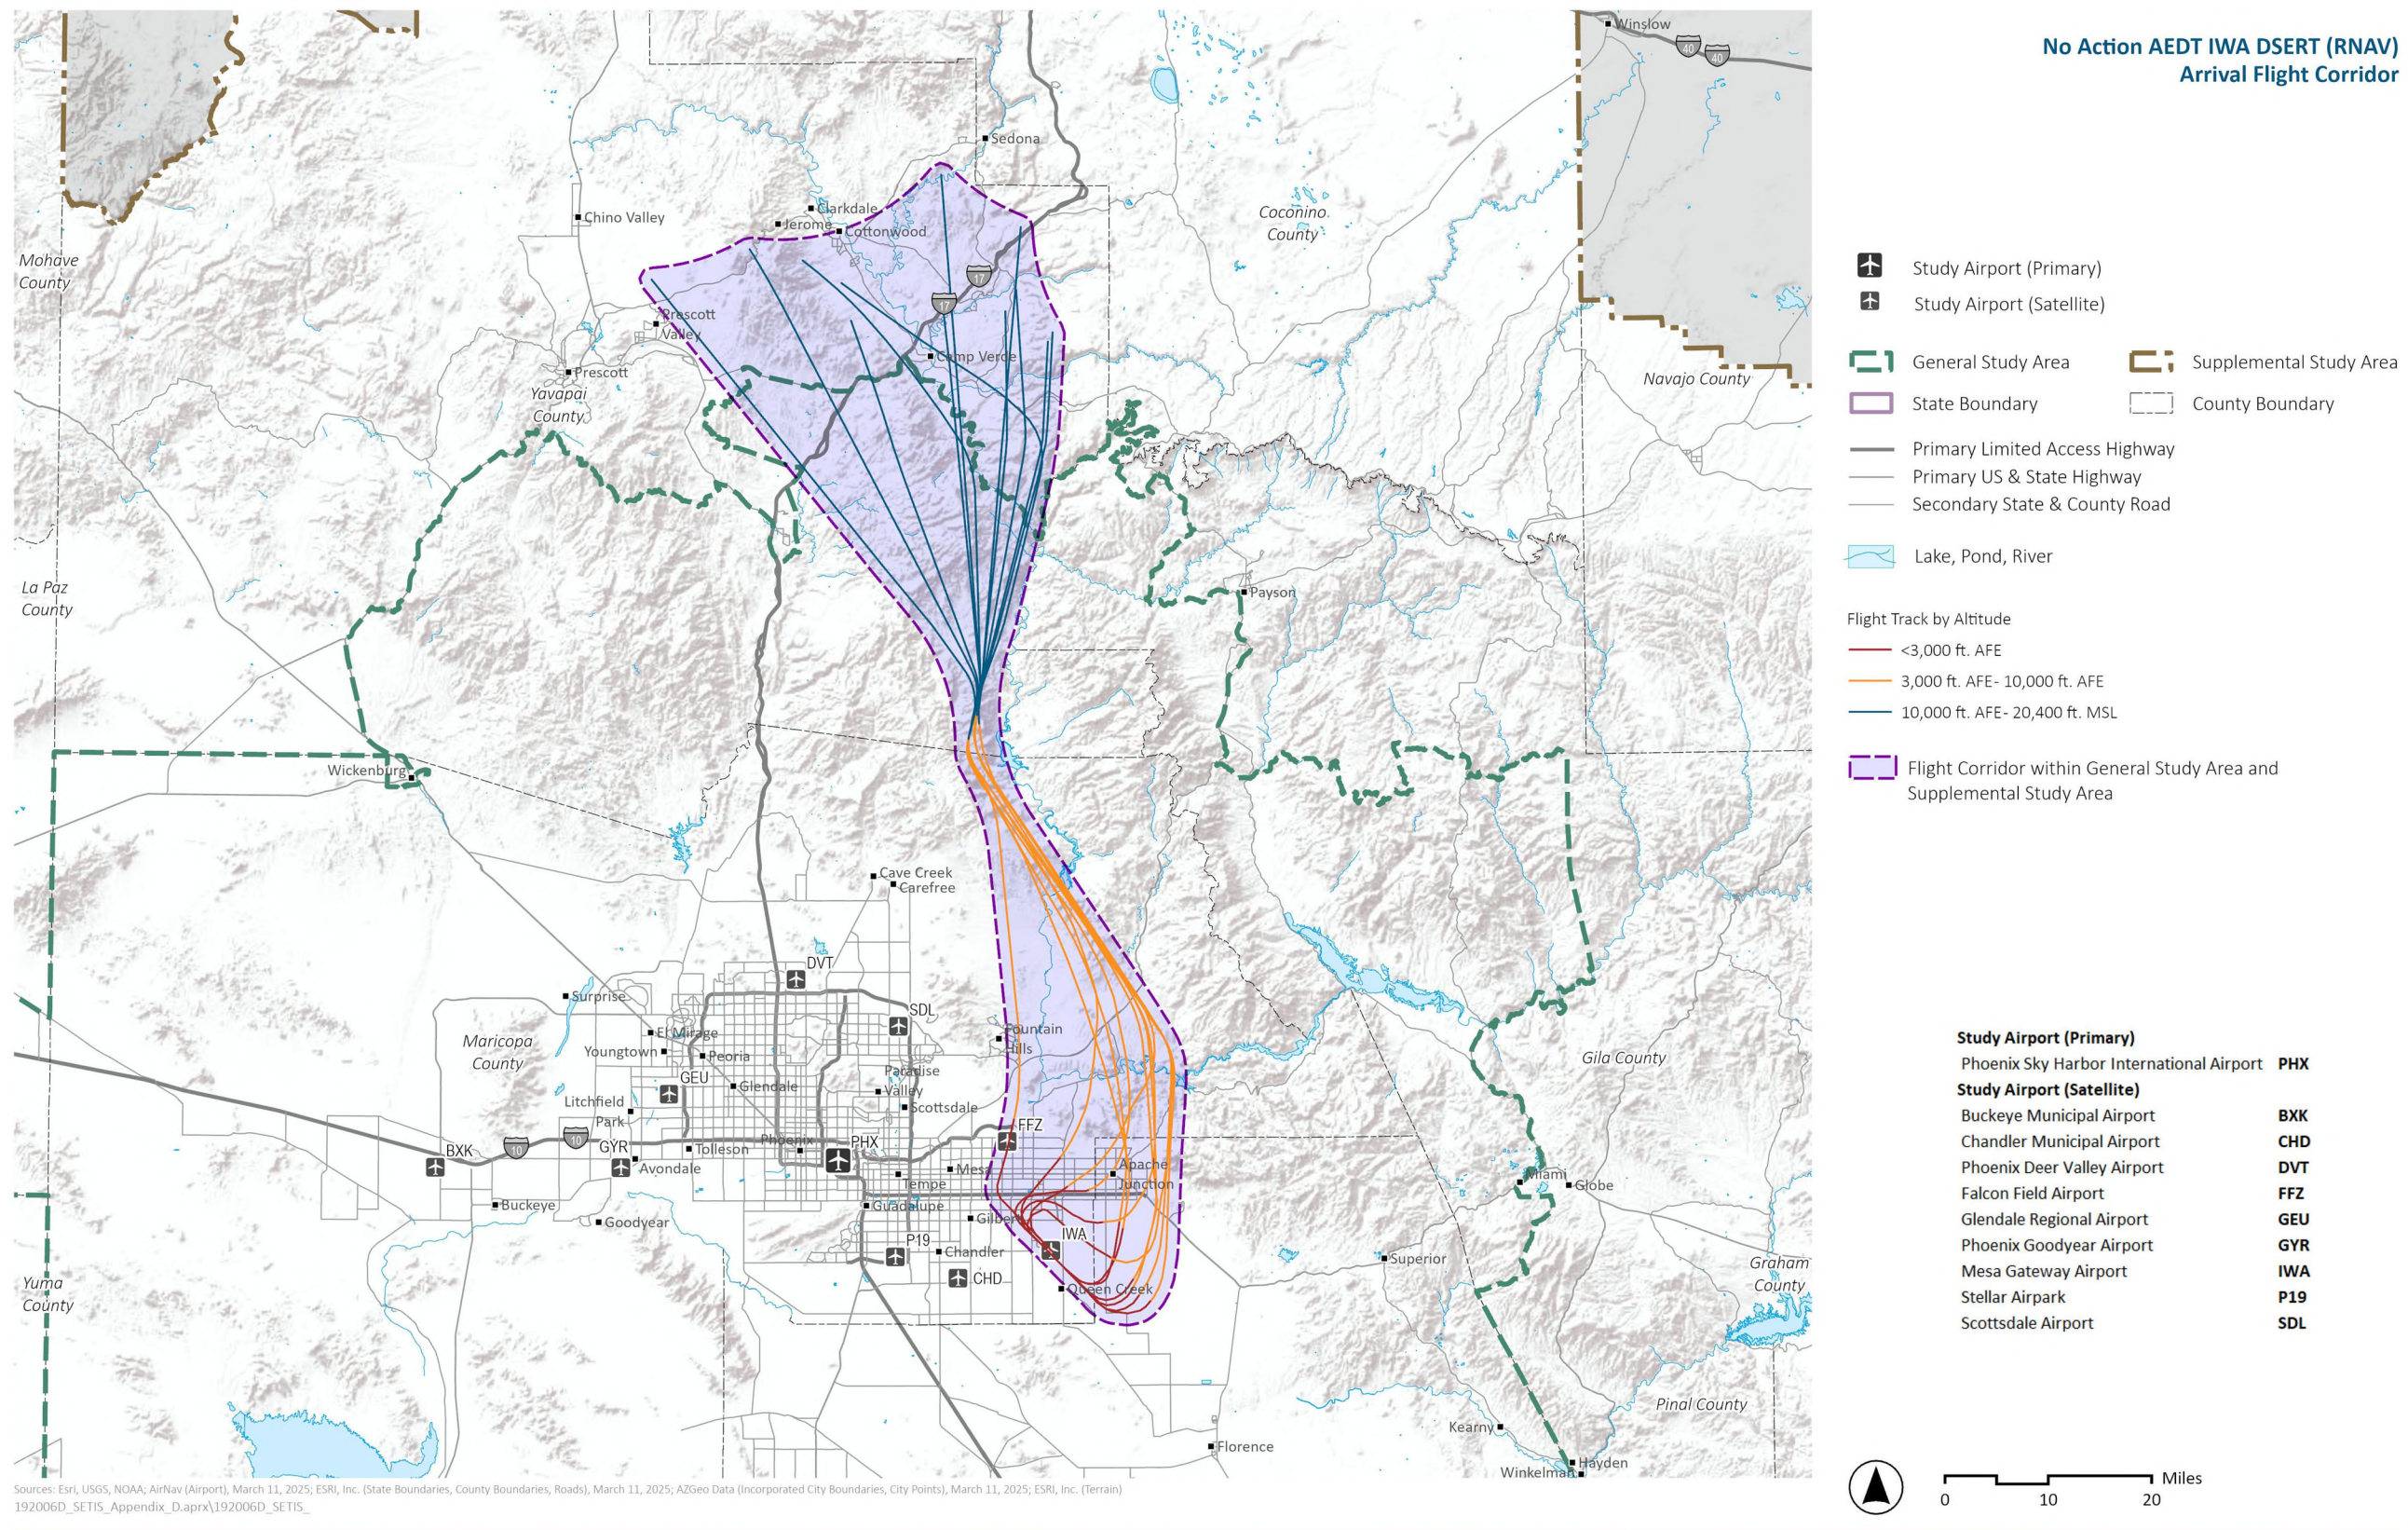

This page intentionally left blank.

Exhibit H.8-1. No Action AEDT IWA ARLIN (CONV) Arrival Flight Corridor

Sources: Esri, USGS, NOAA; AirNav (Airport), March 11, 2025; ESRI, Inc. (State Boundaries, County Boundaries, Roads), March 11, 2025; AZGeo Data (Incorporated City Boundaries, City Points), March 11, 2025; ESRI, Inc. (Terrain) 192006D_SETIS_Appendix_D.aprx\192006D_SETIS_

Exhibit H.8-2. No Action AEDT IWA BLYTHE (CONV) Arrival Flight Corridor

Exhibit H.8-3. No Action AEDT IWA DSERT (RNAV) Arrival Flight Corridor

Exhibit H.8-4. No Action AEDT IWA HUUTY (RNAV) Arrival Flight Corridor

Exhibit H.8-5. No Action AEDT IWA SUNSS (CONV) Arrival Flight Corridor

Exhibit H.8-6. No Action AEDT IWA FTHLS (RNAV) Departure Flight Corridor

Exhibit H.8-7. No Action AEDT IWA IZZO (RNAV) Departure Flight Corridor

Exhibit H.8-8. No Action AEDT IWA JUDTH (RNAV) Departure Flight Corridor

Exhibit H.8-9. No Action AEDT IWA KATMN (RNAV) Departure Flight Corridor

Exhibit H.8-10. No Action AEDT IWA LALUZ (RNAV) Departure Flight Corridor