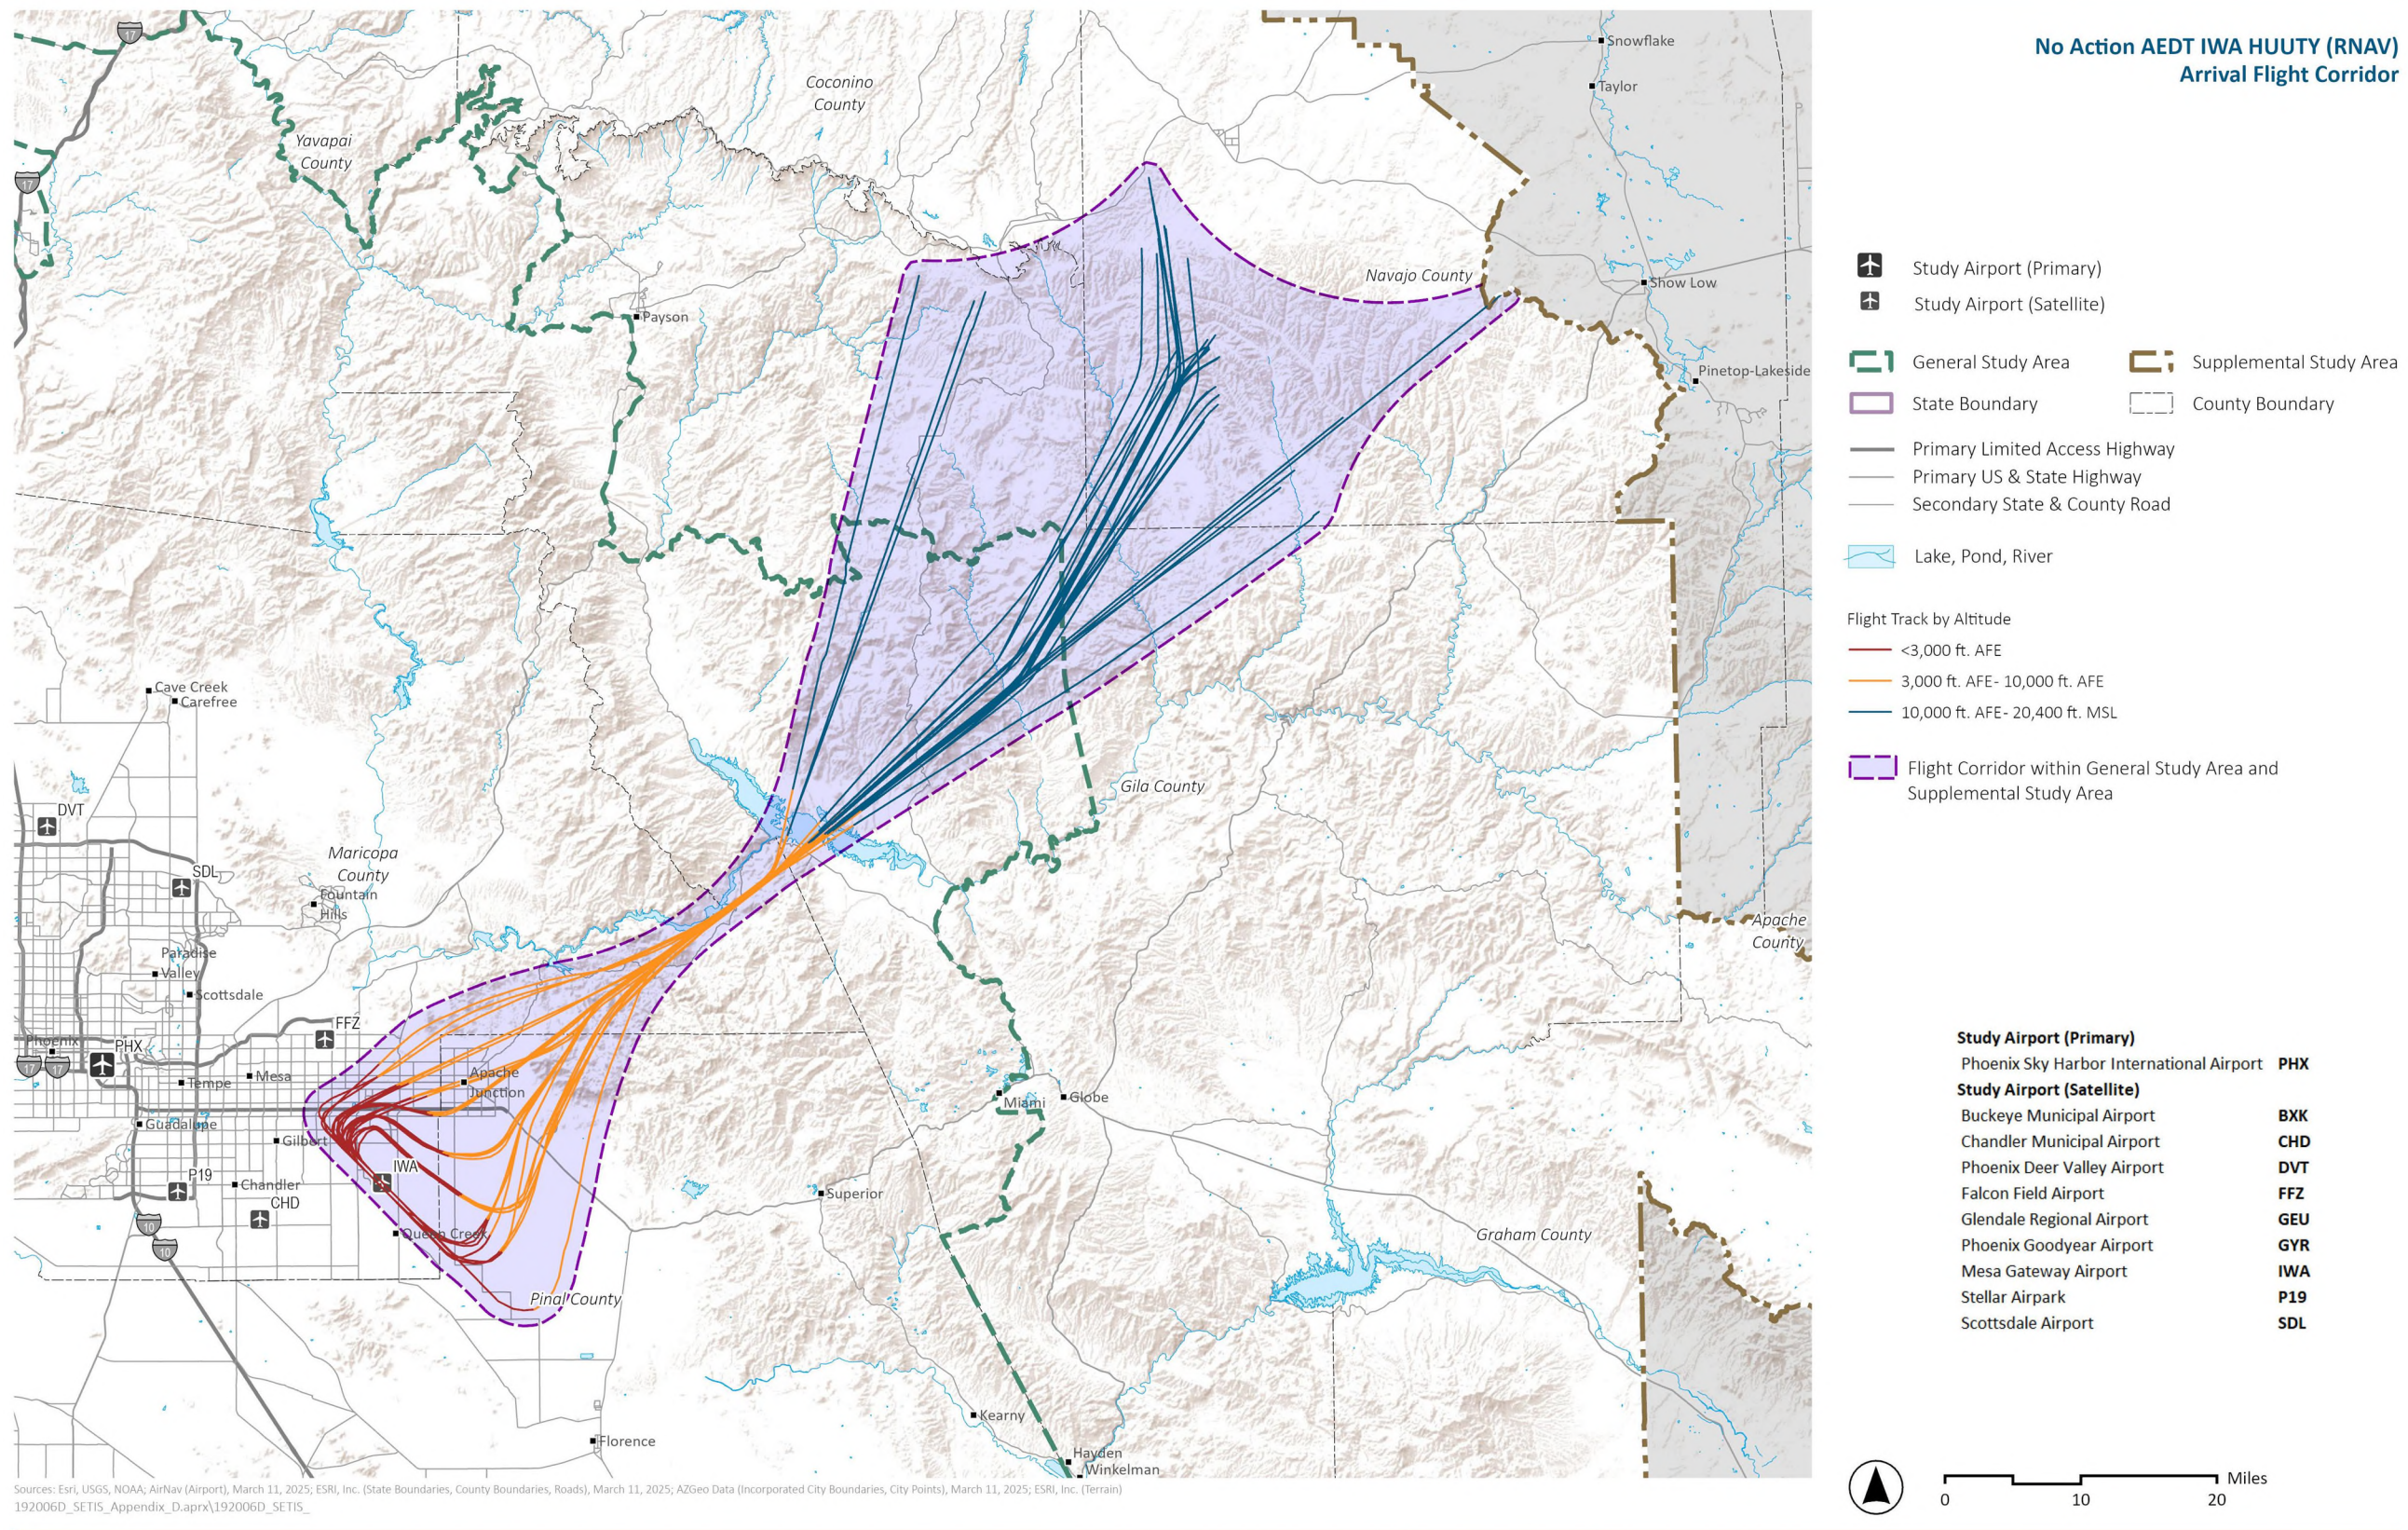

This page intentionally left blank.

Exhibit H.8-1. No Action AEDT IWA ARLIN (CONV) Arrival Flight Corridor

Sources: Esri, USGS, NOAA; AirNav (Airport), March 11, 2025; ESRI, Inc. (State Boundaries, County Boundaries, Roads), March 11, 2025; AZGeo Data (Incorporated City Boundaries, City Points), March 11, 2025; ESRI, Inc. (Terrain) 192006D_SETIS_Appendix_D.aprx\192006D_SETIS_

Exhibit H.8-2. No Action AEDT IWA BLYTHE (CONV) Arrival Flight Corridor

Exhibit H.8-3. No Action AEDT IWA DSERT (RNAV) Arrival Flight Corridor

Exhibit H.8-4. No Action AEDT IWA HUUTY (RNAV) Arrival Flight Corridor

Exhibit H.8-5. No Action AEDT IWA SUNSS (CONV) Arrival Flight Corridor

Exhibit H.8-6. No Action AEDT IWA FTHLS (RNAV) Departure Flight Corridor

Exhibit H.8-7. No Action AEDT IWA IZZO (RNAV) Departure Flight Corridor

Exhibit H.8-8. No Action AEDT IWA JUDTH (RNAV) Departure Flight Corridor

Exhibit H.8-9. No Action AEDT IWA KATMN (RNAV) Departure Flight Corridor

Exhibit H.8-10. No Action AEDT IWA LALUZ (RNAV) Departure Flight Corridor