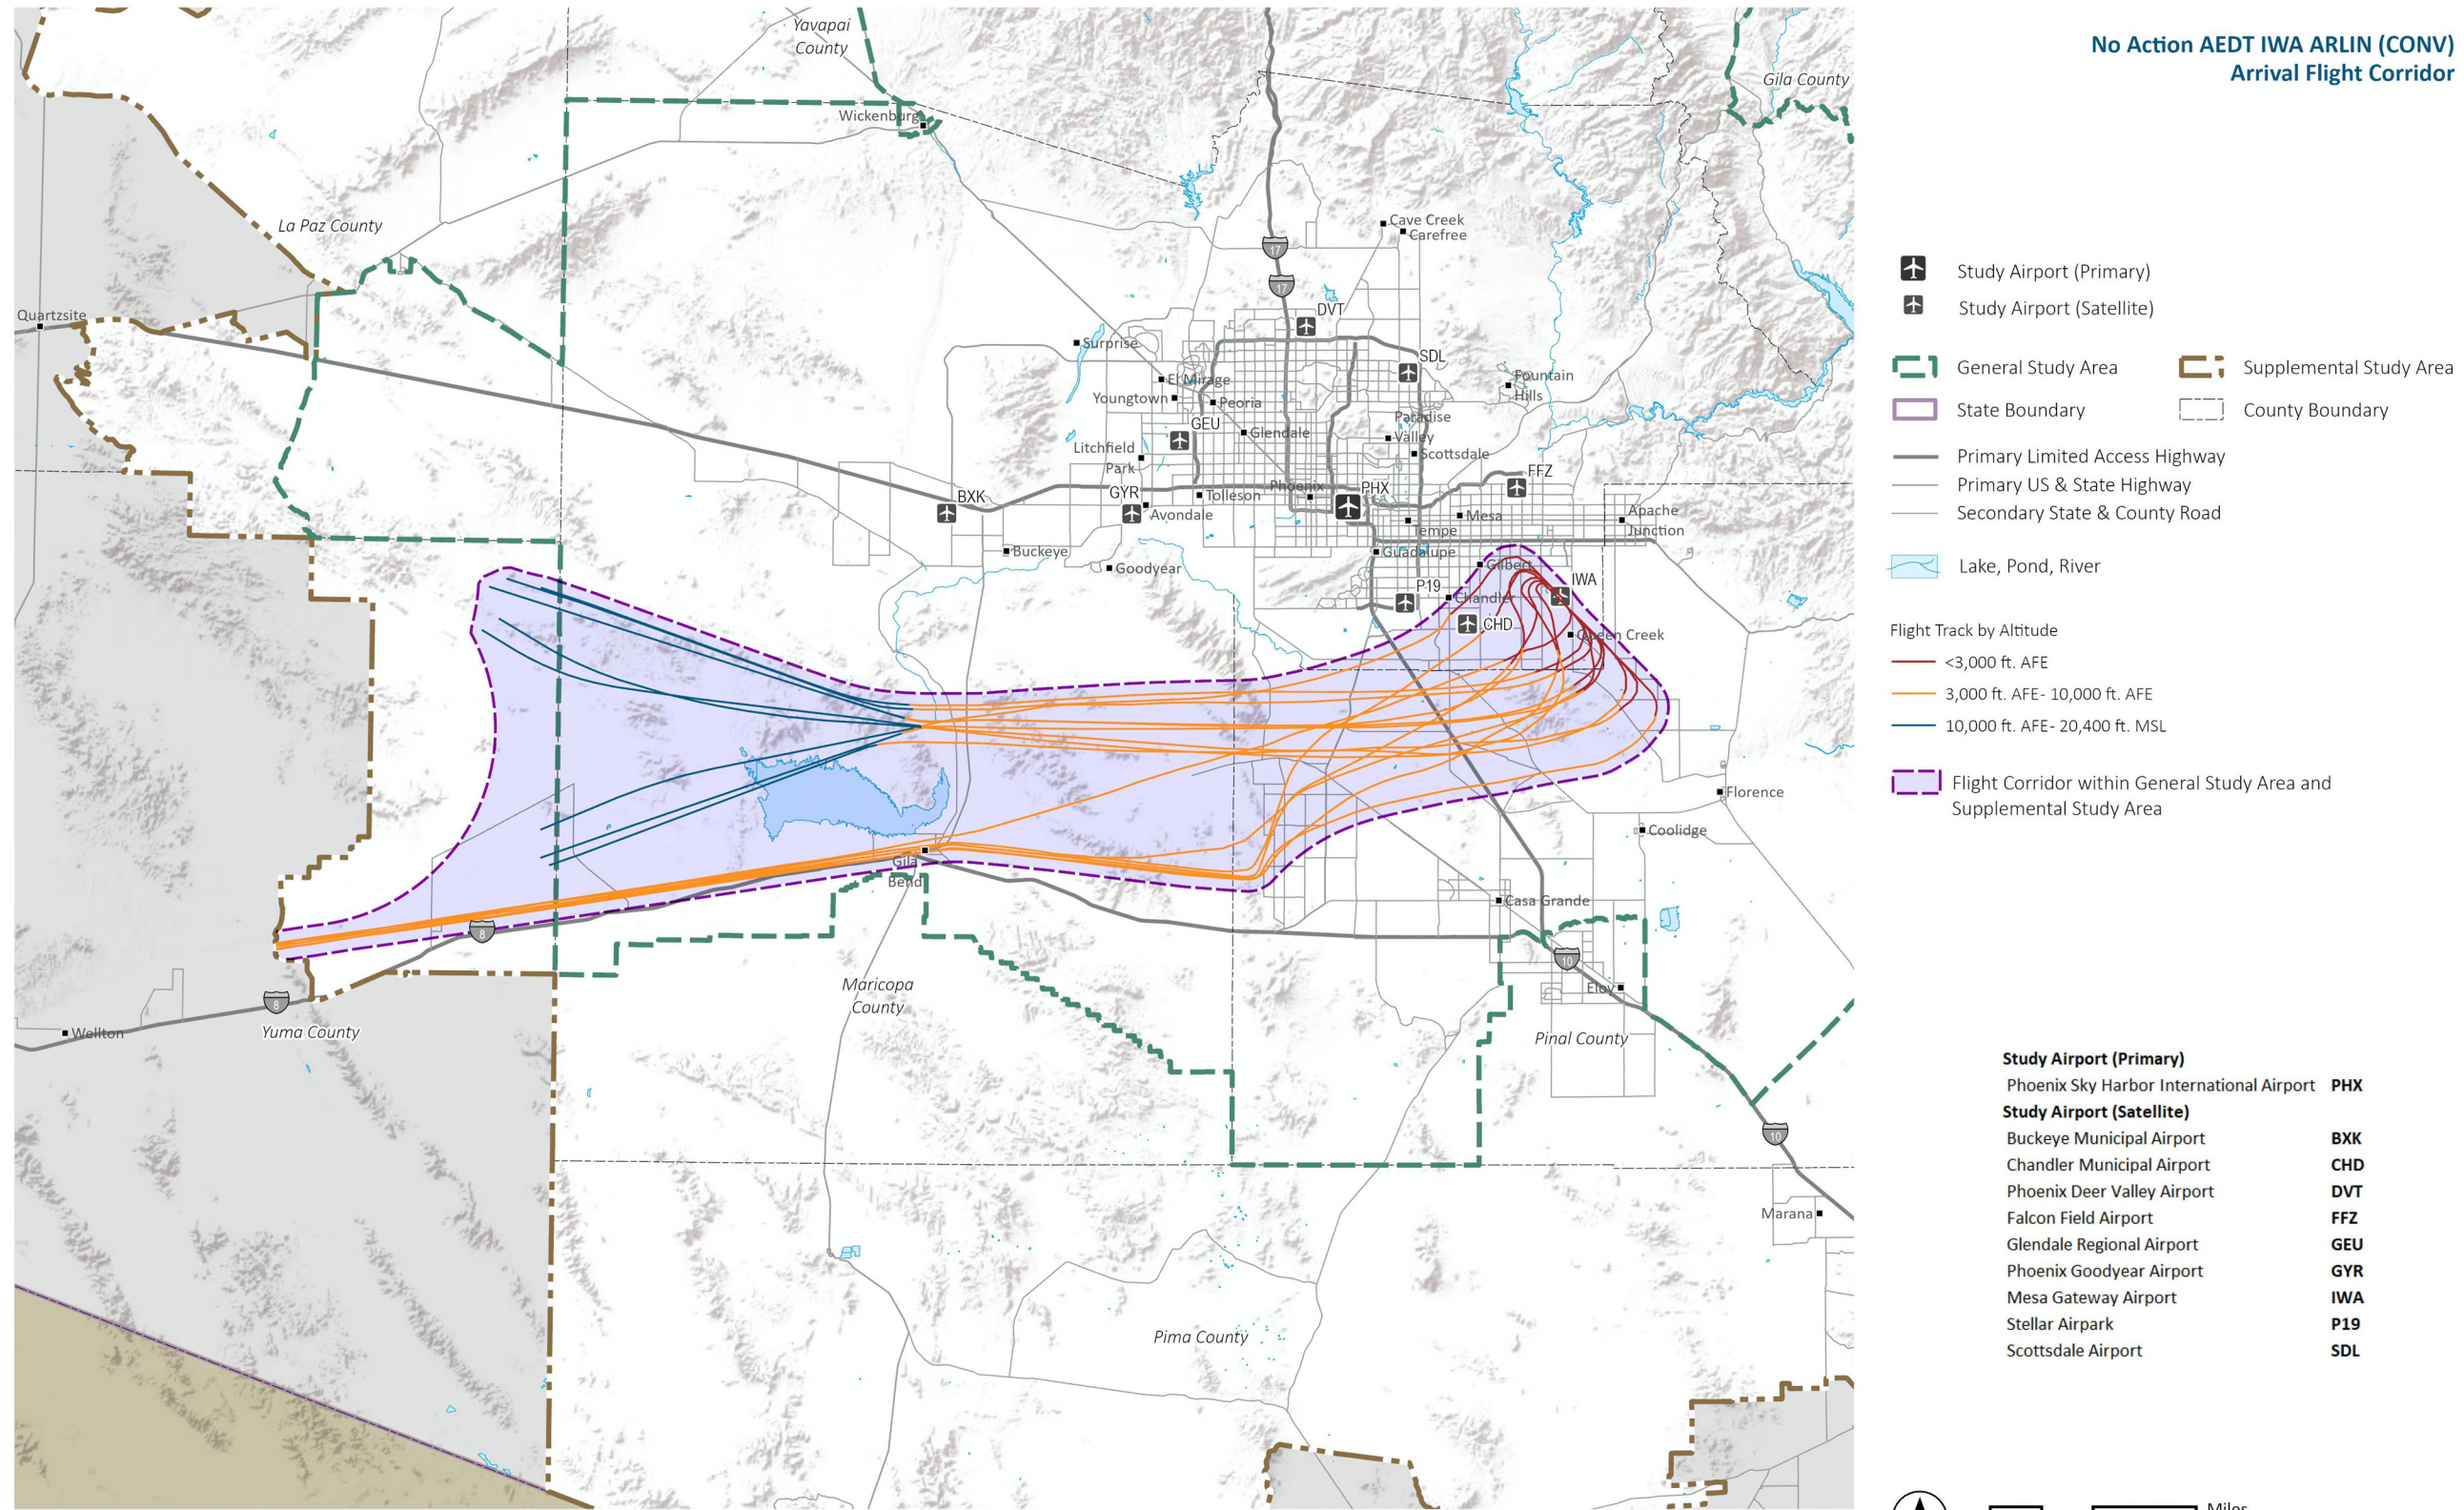

Appendix H

H.8 Mesa Gateway Airport (IWA) No Action Alternative Arrival and Departure Flight Corridors

This page intentionally left blank.

List of Exhibits

Exhibit H.8-1. No Action AEDT IWA ARLIN (CONV) Arrival Flight Corridor.....	H-185
Exhibit H.8-2. No Action AEDT IWA BLYTHE (CONV) Arrival Flight Corridor	H-186
Exhibit H.8-3. No Action AEDT IWA DSERT (RNAV) Arrival Flight Corridor	H-187
Exhibit H.8-4. No Action AEDT IWA HUUTY (RNAV) Arrival Flight Corridor	H-188
Exhibit H.8-5. No Action AEDT IWA SUNSS (CONV) Arrival Flight Corridor.....	H-189
Exhibit H.8-6. No Action AEDT IWA FTHLS (RNAV) Departure Flight Corridor.....	H-190
Exhibit H.8-7. No Action AEDT IWA IZZZO (RNAV) Departure Flight Corridor	H-191
Exhibit H.8-8. No Action AEDT IWA JUDTH (RNAV) Departure Flight Corridor	H-192
Exhibit H.8-9. No Action AEDT IWA KATMN (RNAV) Departure Flight Corridor.....	H-193
Exhibit H.8-10. No Action AEDT IWA LALUZ (RNAV) Departure Flight Corridor.....	H-194
Exhibit H.8-11. No Action AEDT IWA MAYSA (RNAV) Departure Flight Corridor	H-195
Exhibit H.8-12. No Action AEDT IWA SNOBL (RNAV) Departure Flight Corridor.....	H-196
Exhibit H.8-13. No Action AEDT IWA YOTES (RNAV) Departure Flight Corridor.....	H-197

This page intentionally left blank.

Exhibit H.8-1. No Action AEDT IWA ARLIN (CONV) Arrival Flight Corridor

Sources: Esri, USGS, NOAA; AirNav (Airport), March 11, 2025; ESRI, Inc. (State Boundaries, County Boundaries, Roads), March 11, 2025; AZGeo Data (Incorporated City Boundaries, City Points), March 11, 2025; ESRI, Inc. (Terrain) 192006D_SETIS_Appendix_D.aprx\192006D_SETIS_

Exhibit H.8-2. No Action AEDT IWA BLYTHE (CONV) Arrival Flight Corridor

Exhibit H.8-3. No Action AEDT IWA DSERT (RNAV) Arrival Flight Corridor

Exhibit H.8-4. No Action AEDT IWA HUUTY (RNAV) Arrival Flight Corridor