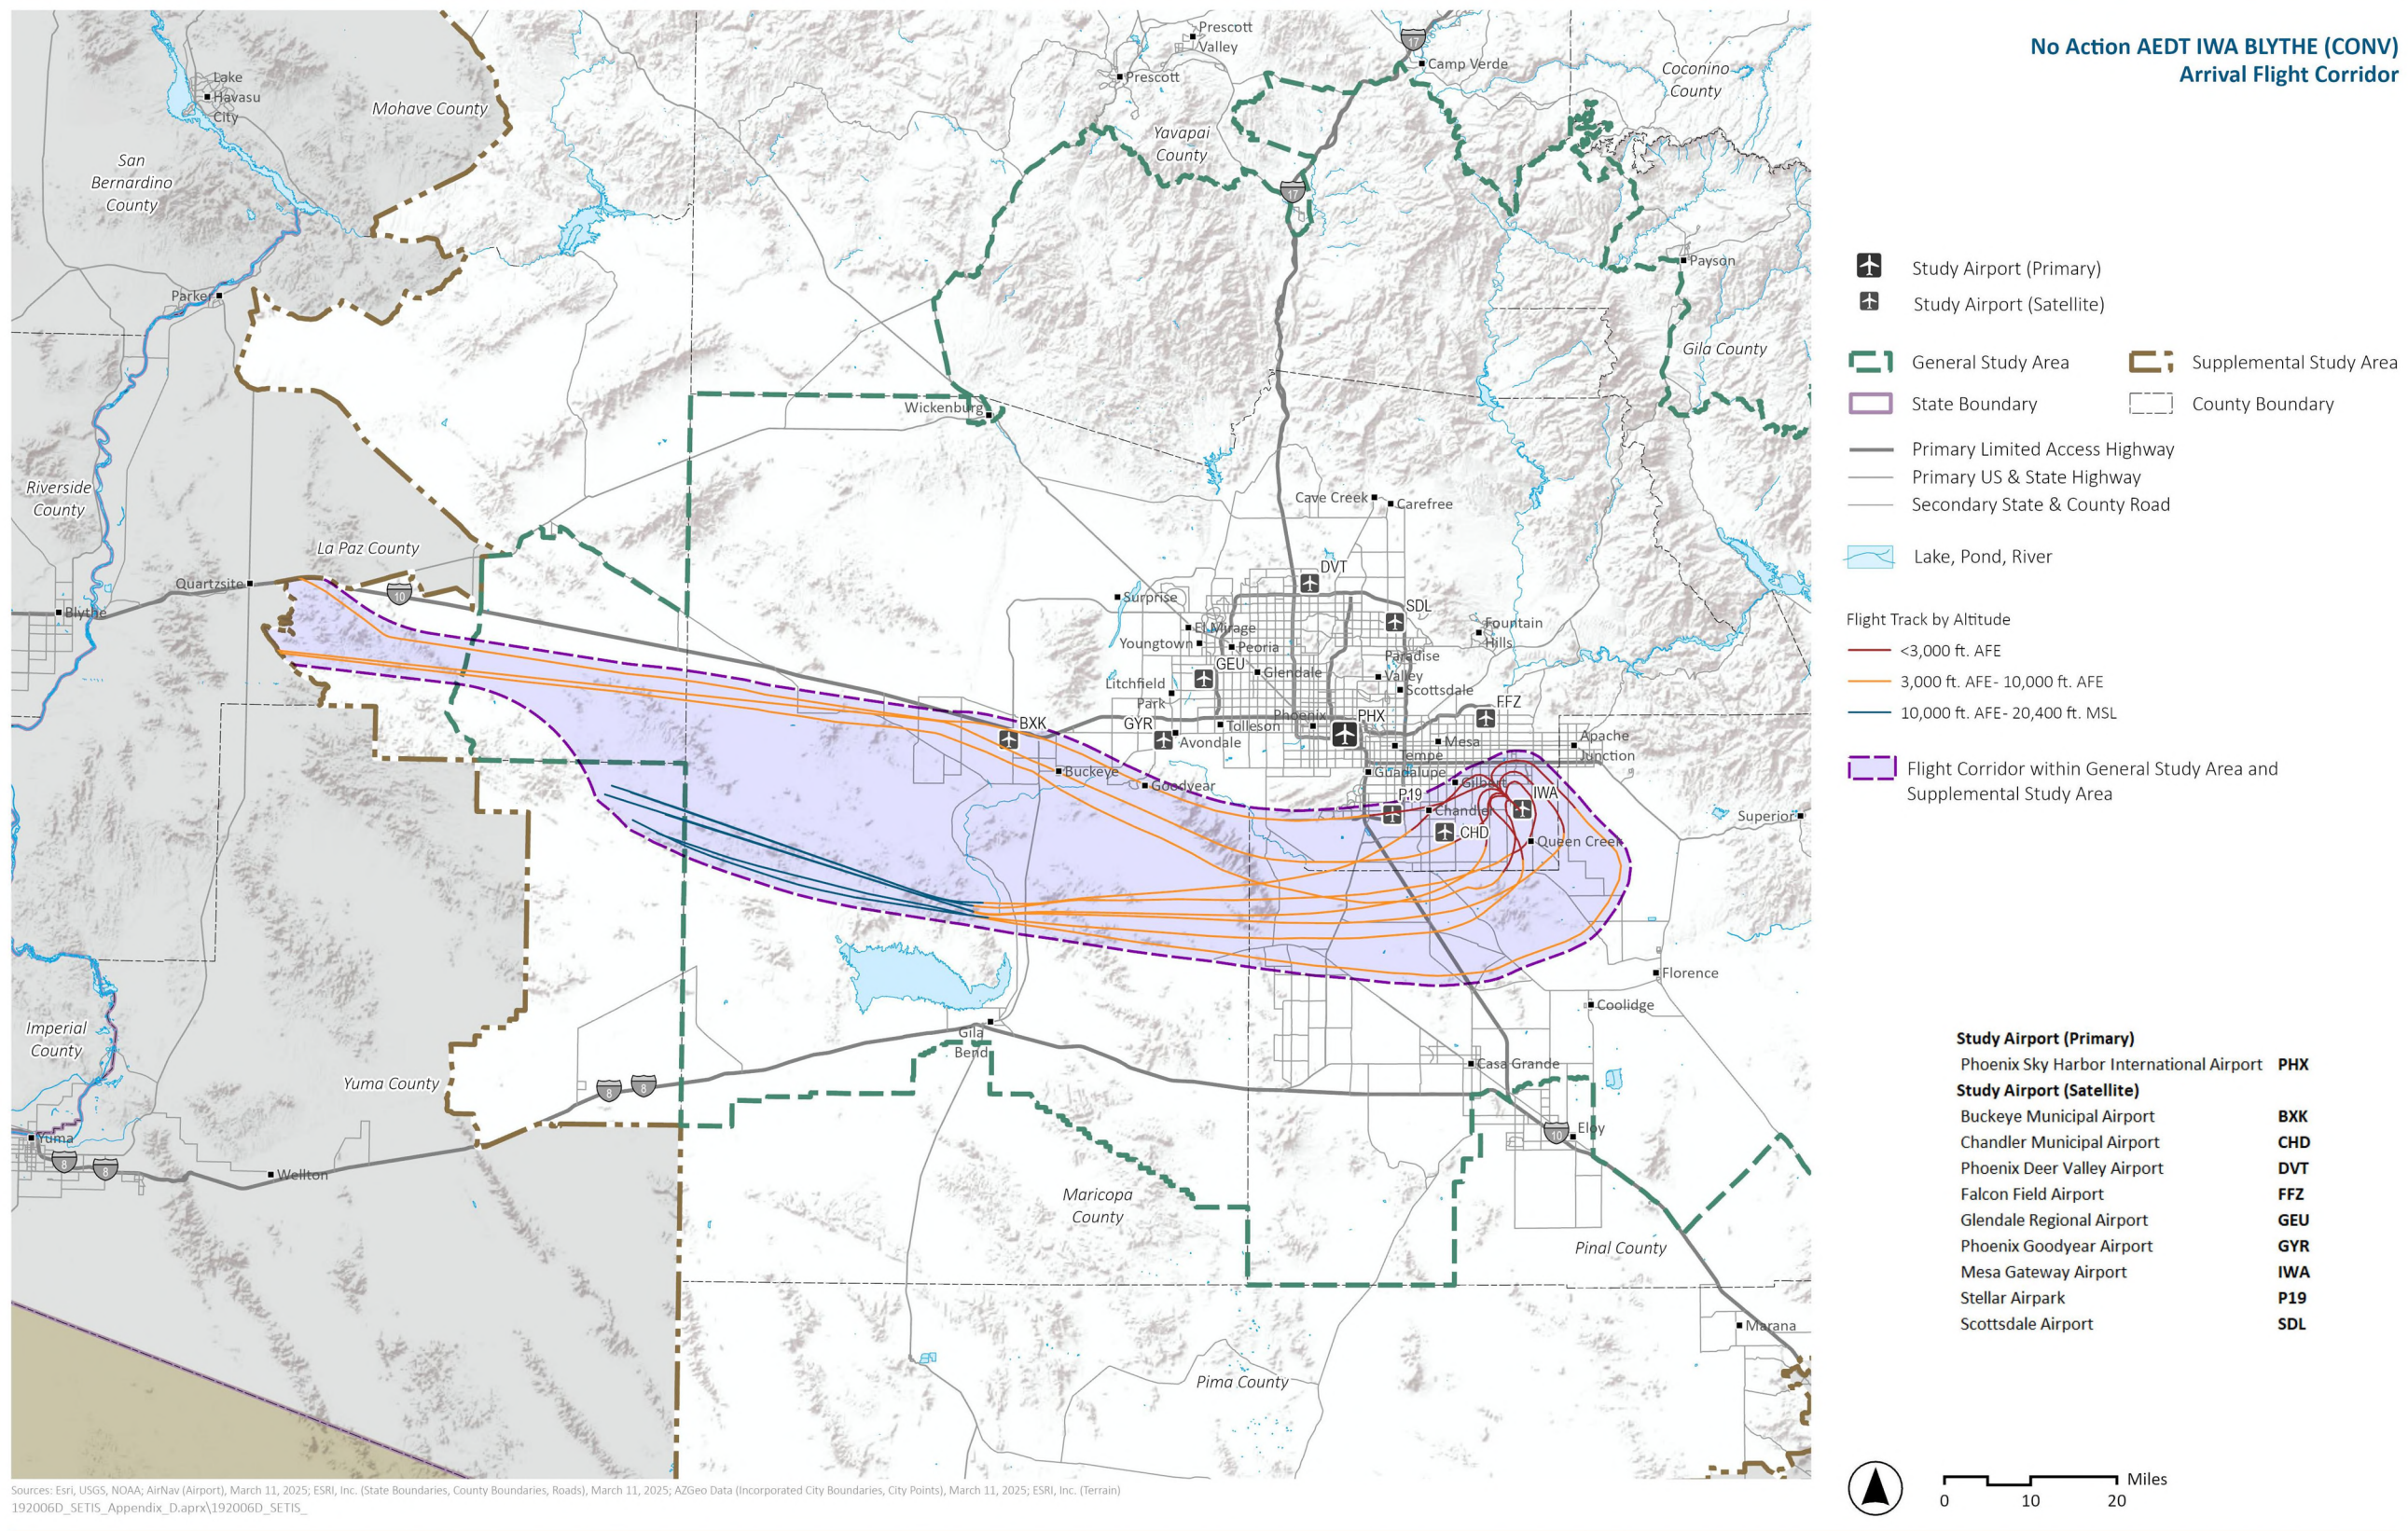

This page intentionally left blank.

Exhibit H.8-1. No Action AEDT IWA ARLIN (CONV) Arrival Flight Corridor

Sources: Esri, USGS, NOAA; AirNav (Airport), March 11, 2025; ESRI, Inc. (State Boundaries, County Boundaries, Roads), March 11, 2025; AZGeo Data (Incorporated City Boundaries, City Points), March 11, 2025; ESRI, Inc. (Terrain) 192006D_SETIS_Appendix_D.aprx\192006D_SETIS_

Exhibit H.8-2. No Action AEDT IWA BLYTHE (CONV) Arrival Flight Corridor

Exhibit H.8-3. No Action AEDT IWA DSERT (RNAV) Arrival Flight Corridor

Exhibit H.8-4. No Action AEDT IWA HUUTY (RNAV) Arrival Flight Corridor

Exhibit H.8-5. No Action AEDT IWA SUNSS (CONV) Arrival Flight Corridor

Exhibit H.8-6. No Action AEDT IWA FTHLS (RNAV) Departure Flight Corridor

Exhibit H.8-7. No Action AEDT IWA IZZO (RNAV) Departure Flight Corridor