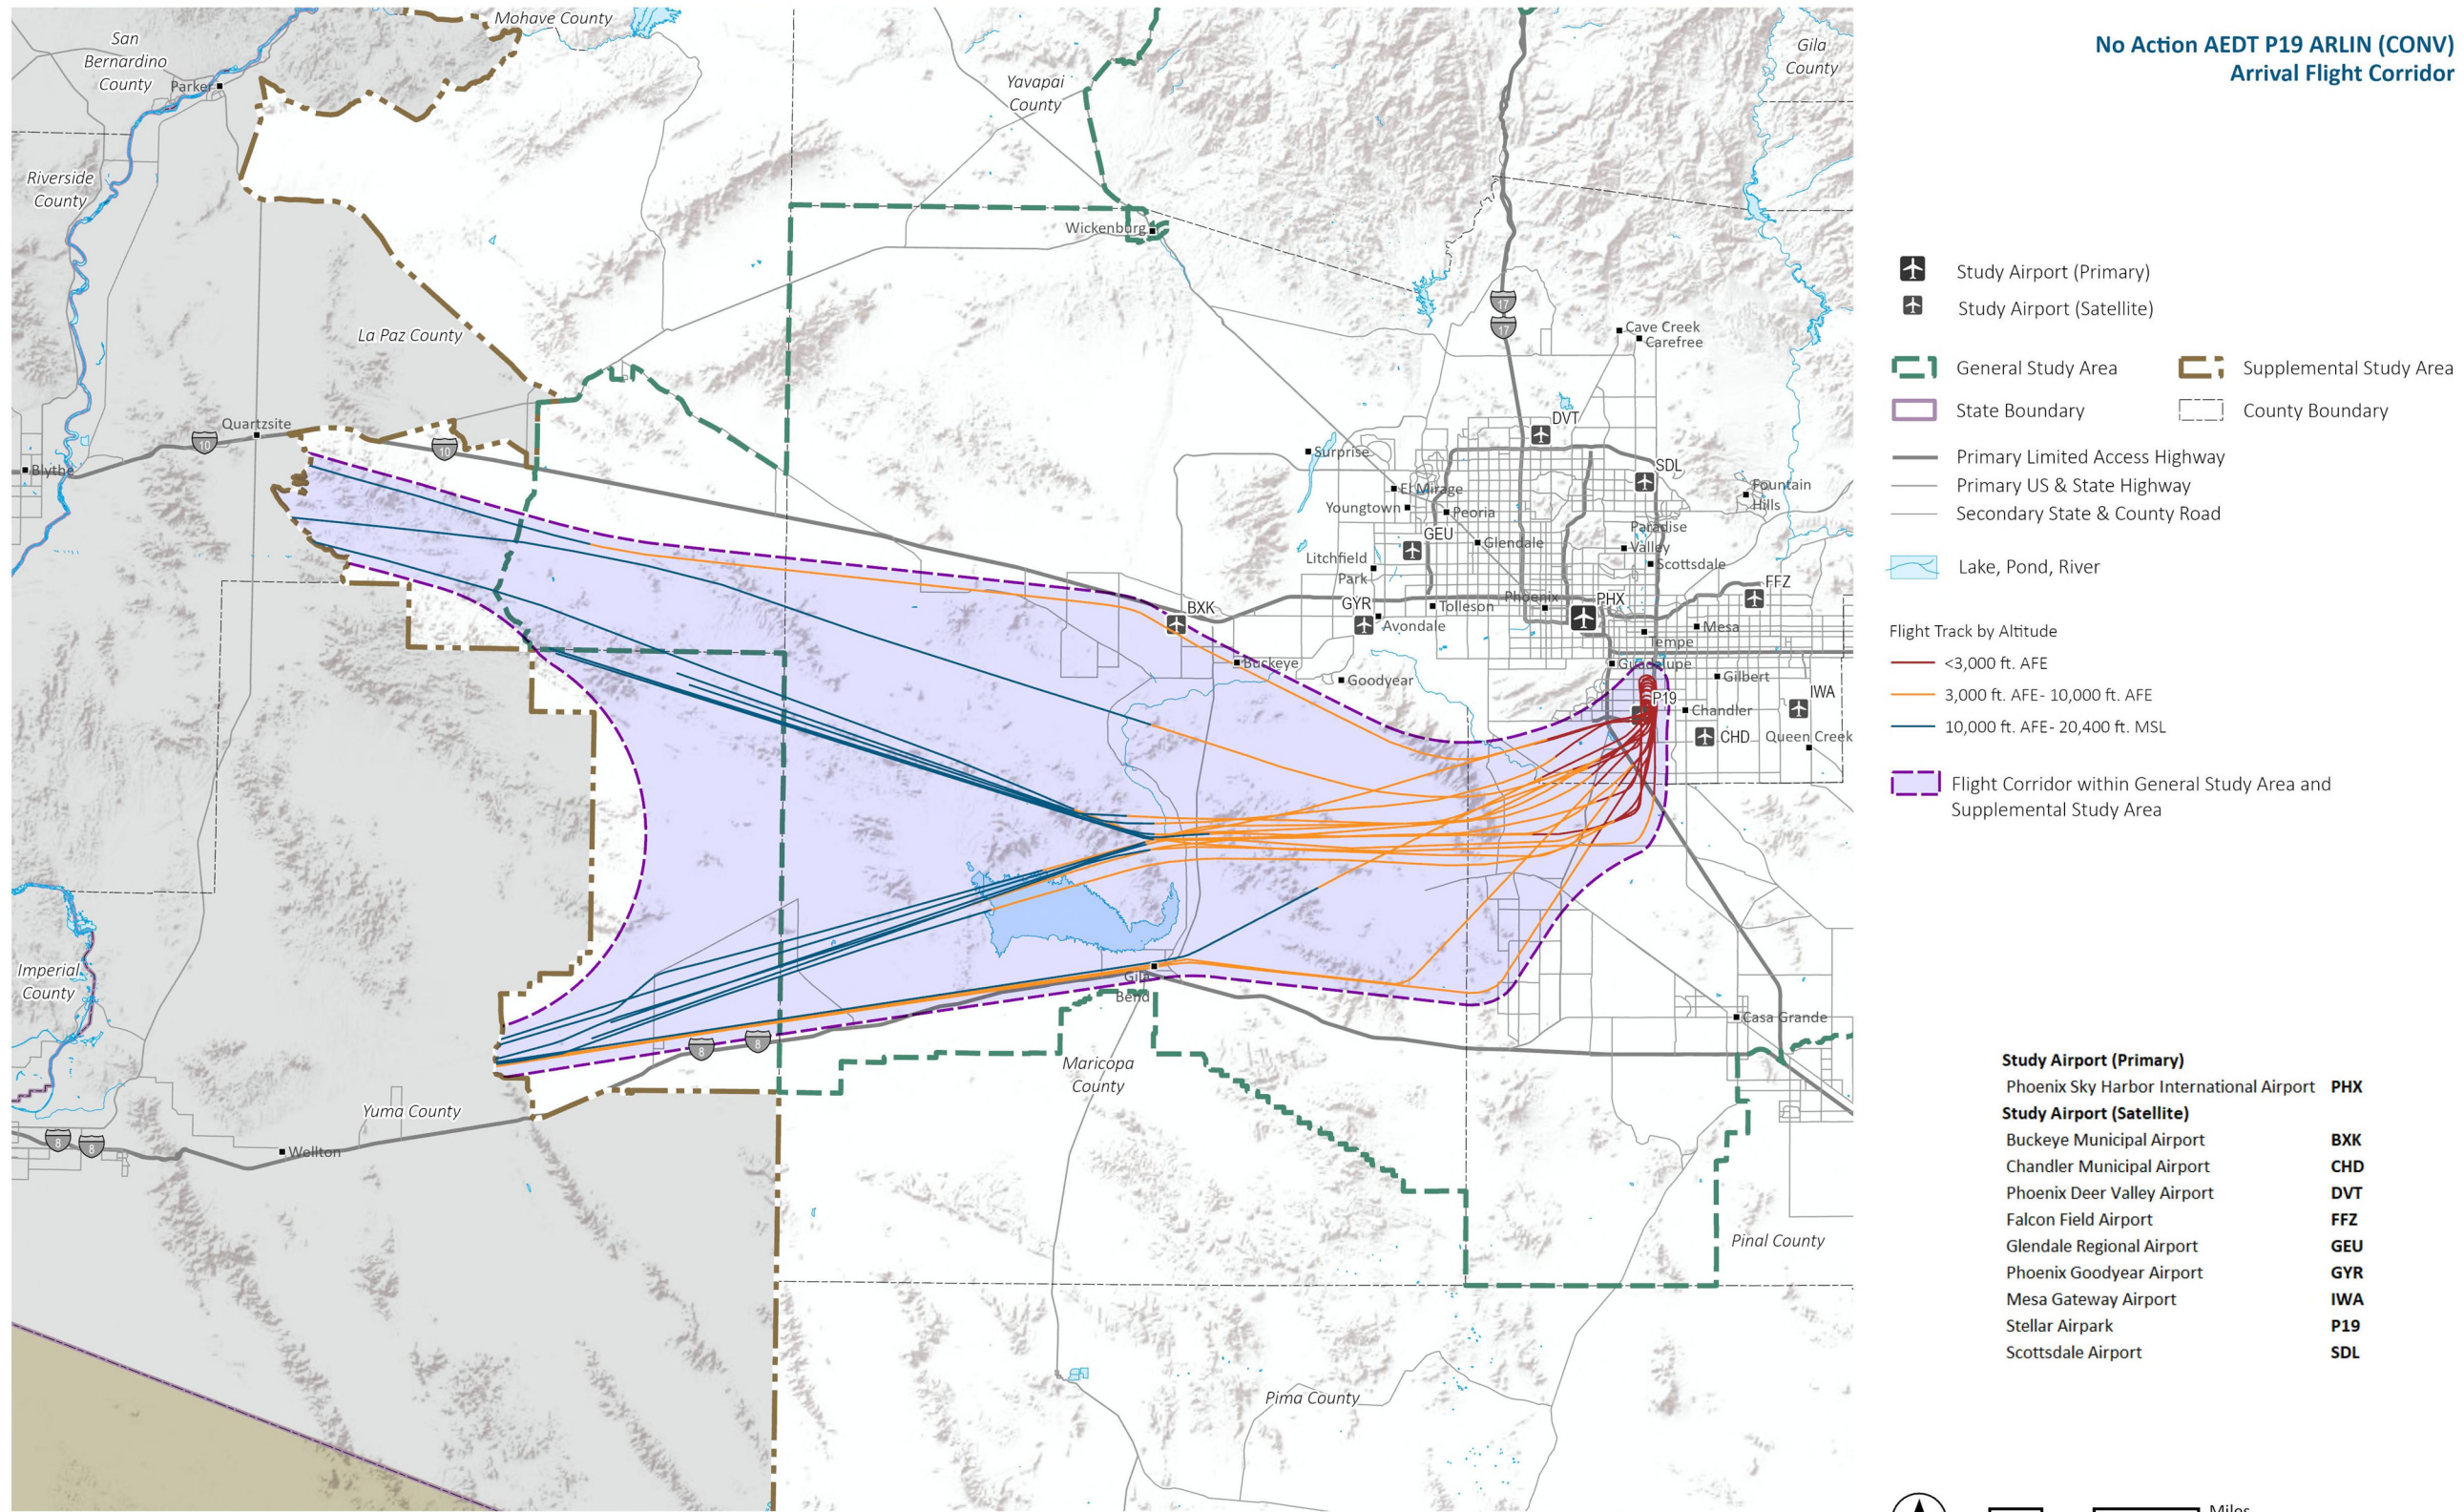

### **H.9 Stellar Airpark (P19) No Action Alternative Arrival and Departure Flight Corridors**

*This page intentionally left blank.*

## List of Exhibits

Exhibit H.9-1. No Action AEDT P19 ARLIN (CONV) Arrival Flight Corridor .....	H-203
Exhibit H.9-2. No Action AEDT P19 DSERT (RNAV) Arrival Flight Corridor .....	H-204
Exhibit H.9-3. No Action AEDT P19 SUNSS (CONV) Arrival Flight Corridor .....	H-205
Exhibit H.9-4. No Action AEDT P19 Northeast Vector Arrival Flight Corridor .....	H-206
Exhibit H.9-5. No Action AEDT P19 North Vector Arrival Flight Corridor .....	H-207
Exhibit H.9-6. No Action AEDT P19 IZZO (RNAV) Departure Flight Corridor .....	H-208
Exhibit H.9-7. No Action AEDT P19 JUDTH (RNAV) Departure Flight Corridor.....	H-209
Exhibit H.9-8. No Action AEDT P19 MAYSA (RNAV) Departure Flight Corridor.....	H-210
Exhibit H.9-9. No Action AEDT P19 SCOTTSDALE (RNAV) Departure Flight Corridor.....	H-211
Exhibit H.9-10. No Action AEDT P19 North Vector Departure Flight Corridor.....	H-212
Exhibit H.9-11. No Action AEDT P19 Northeast Vector Departure Flight Corridor .....	H-213

*This page intentionally left blank.*

Exhibit H.9-1. No Action AEDT P19 ARLIN (CONV) Arrival Flight Corridor

Sources: Esri, USGS, NOAA; AirNav (Airport), March 11, 2025; ESRI, Inc. (State Boundaries, County Boundaries, Roads), March 11, 2025; AZGeo Data (Incorporated City Boundaries, City Points), March 11, 2025; ESRI, Inc. (Terrain) 192006D\_SETIS\_Appendix\_D.aprx\192006D\_SETIS\_

Exhibit H.9-2. No Action AEDT P19 DSERT (RNAV) Arrival Flight Corridor

Exhibit H.9-3. No Action AEDT P19 SUNSS (CONV) Arrival Flight Corridor

Exhibit H.9-4. No Action AEDT P19 Northeast Vector Arrival Flight Corridor