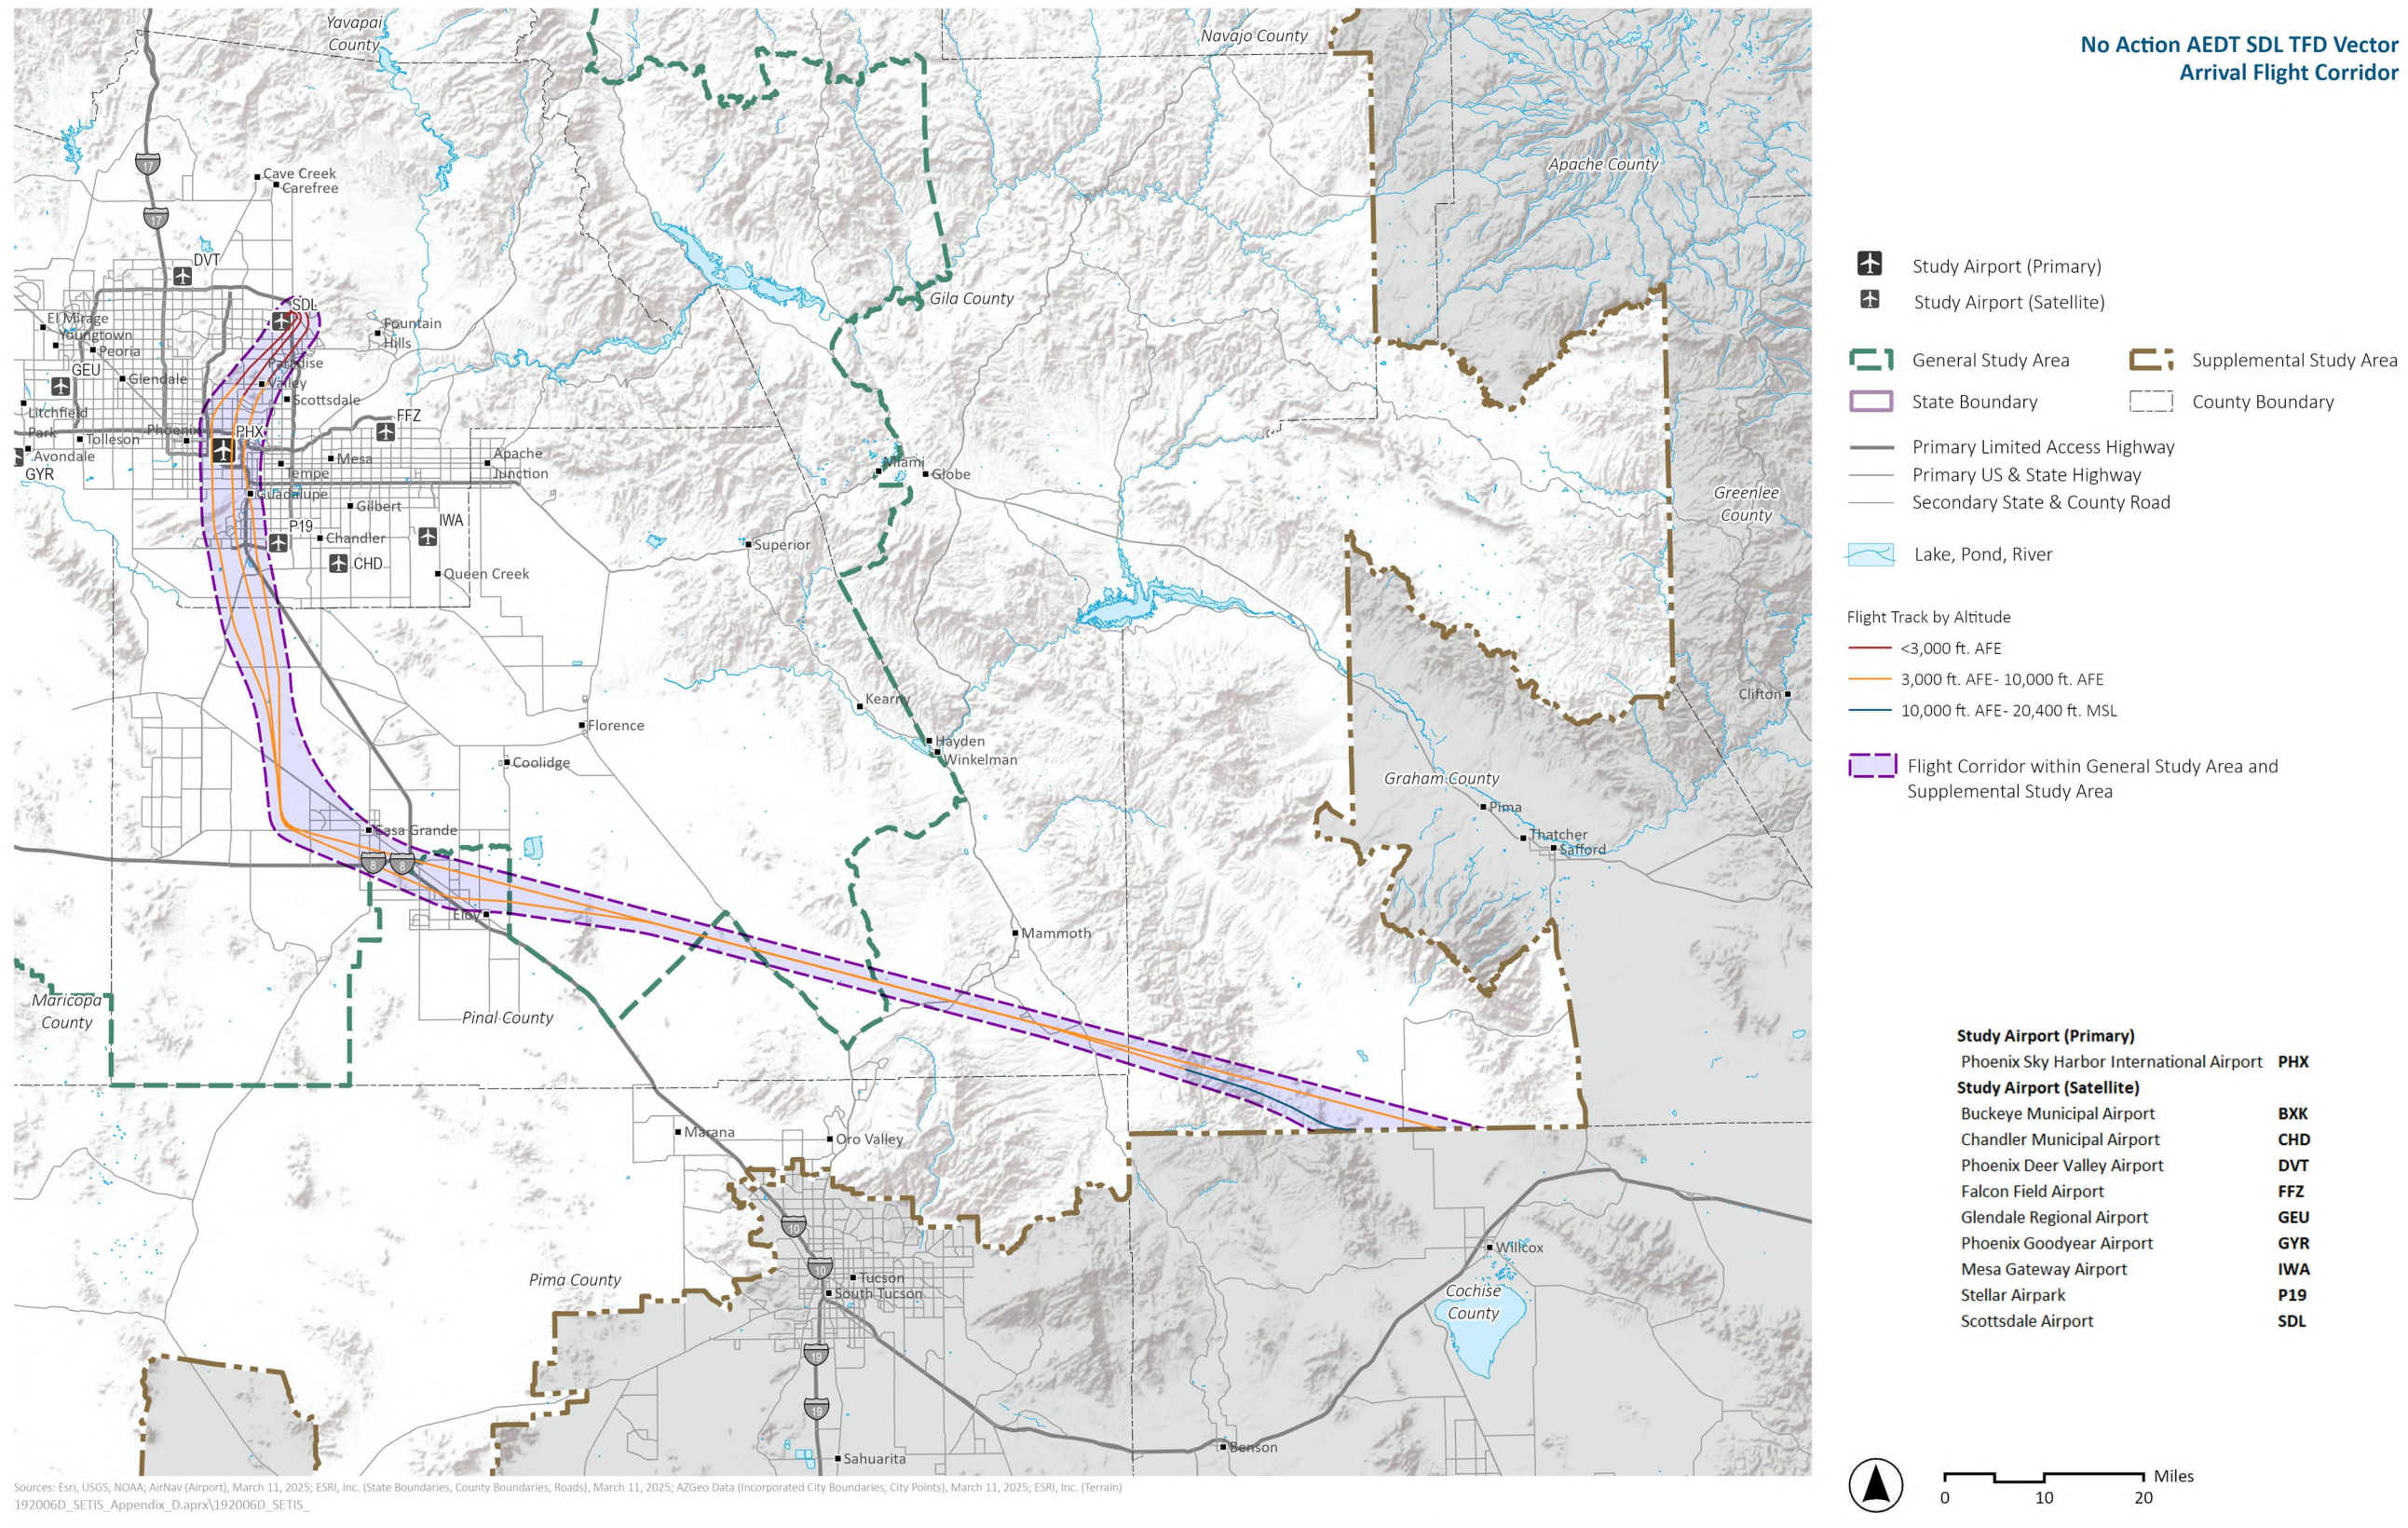

Appendix H

H.10 Scottsdale Airport (SDL) No Action Alternative Arrival and Departure Flight Corridors

This page intentionally left blank.

List of Exhibits

File 1 of 2

Exhibit H.10-1. No Action AEDT SDL ARLIN (CONV) Arrival Flight Corridor	H-219
Exhibit H.10-2. No Action AEDT SDL BLYTHE (CONV) Arrival Flight Corridor	H-220
Exhibit H.10-3. No Action AEDT SDL DSERT (RNAV) Arrival Flight Corridor	H-221
Exhibit H.10-4. No Action AEDT SDL SUNSS (CONV) Arrival Flight Corridor	H-222
Exhibit H.10-5. No Action AEDT SDL TFD Vector Arrival Flight Corridor	H-223
Exhibit H.10-6. No Action AEDT SDL Northeast Vector Arrival Flight Corridor	H-224
Exhibit H.10-7. No Action AEDT SDL Southwest Vector Arrival Flight Corridor	H-225
Exhibit H.10-8. No Action AEDT SDL BNYRD (RNAV) Departure Flight Corridor	H-226

This page intentionally left blank.

Exhibit H.10-1. No Action AEDT SDL ARLIN (CONV) Arrival Flight Corridor

Exhibit H.10-2. No Action AEDT SDL BLYTHE (CONV) Arrival Flight Corridor

Exhibit H.10-3. No Action AEDT SDL DSERT (RNAV) Arrival Flight Corridor

Exhibit H.10-4. No Action AEDT SDL SUNSS (CONV) Arrival Flight Corridor

Exhibit H.10-5. No Action AEDT SDL TFD Vector Arrival Flight Corridor

Exhibit H.10-6. No Action AEDT SDL Northeast Vector Arrival Flight Corridor

Exhibit H.10-7. No Action AEDT SDL Southwest Vector Arrival Flight Corridor

Exhibit H.10-8. No Action AEDT SDL BNYRD (RNAV) Departure Flight Corridor