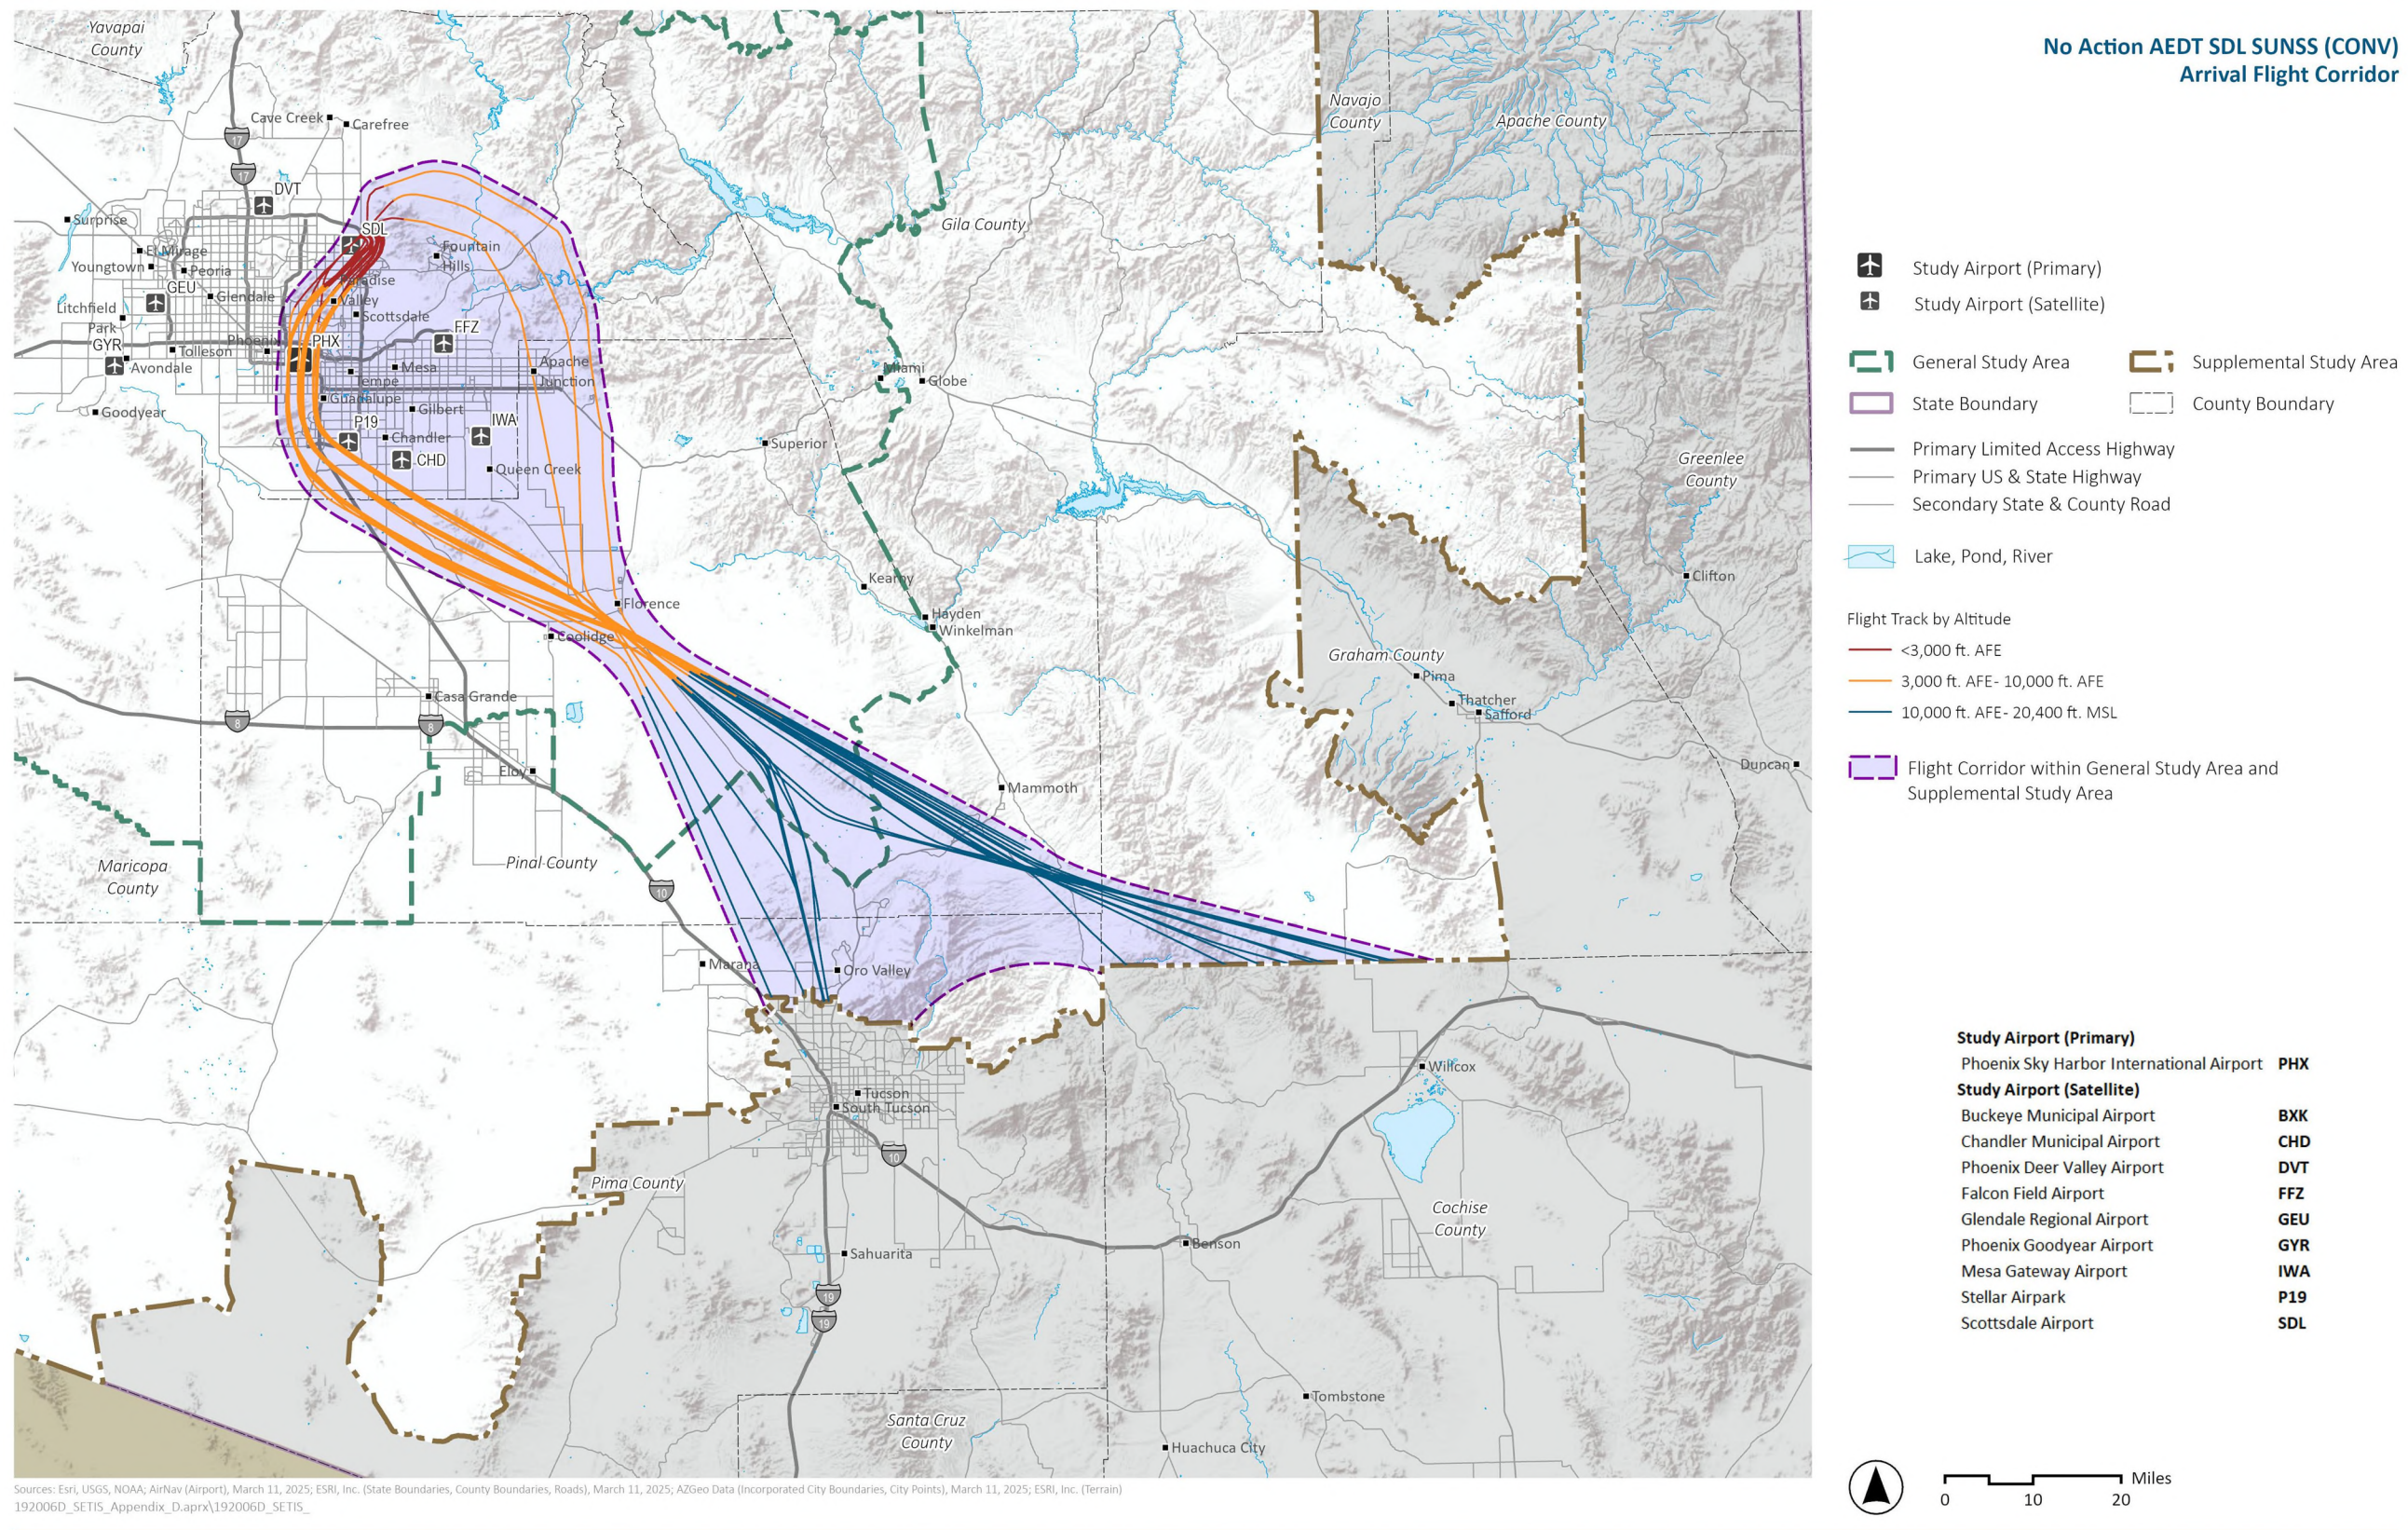

Appendix H

H.10 Scottsdale Airport (SDL) No Action Alternative Arrival and Departure Flight Corridors

This page intentionally left blank.

List of Exhibits

File 1 of 2

Exhibit H.10-1. No Action AEDT SDL ARLIN (CONV) Arrival Flight Corridor	H-219
Exhibit H.10-2. No Action AEDT SDL BLYTHE (CONV) Arrival Flight Corridor	H-220
Exhibit H.10-3. No Action AEDT SDL DSERT (RNAV) Arrival Flight Corridor	H-221
Exhibit H.10-4. No Action AEDT SDL SUNSS (CONV) Arrival Flight Corridor	H-222
Exhibit H.10-5. No Action AEDT SDL TFD Vector Arrival Flight Corridor	H-223
Exhibit H.10-6. No Action AEDT SDL Northeast Vector Arrival Flight Corridor	H-224
Exhibit H.10-7. No Action AEDT SDL Southwest Vector Arrival Flight Corridor	H-225
Exhibit H.10-8. No Action AEDT SDL BNYRD (RNAV) Departure Flight Corridor	H-226

This page intentionally left blank.

Exhibit H.10-1. No Action AEDT SDL ARLIN (CONV) Arrival Flight Corridor

Exhibit H.10-2. No Action AEDT SDL BLYTHE (CONV) Arrival Flight Corridor

Exhibit H.10-3. No Action AEDT SDL DSERT (RNAV) Arrival Flight Corridor

Exhibit H.10-4. No Action AEDT SDL SUNSS (CONV) Arrival Flight Corridor

Exhibit H.10-5. No Action AEDT SDL TFD Vector Arrival Flight Corridor

Exhibit H.10-6. No Action AEDT SDL Northeast Vector Arrival Flight Corridor

Exhibit H.10-7. No Action AEDT SDL Southwest Vector Arrival Flight Corridor

Exhibit H.10-8. No Action AEDT SDL BNYRD (RNAV) Departure Flight Corridor