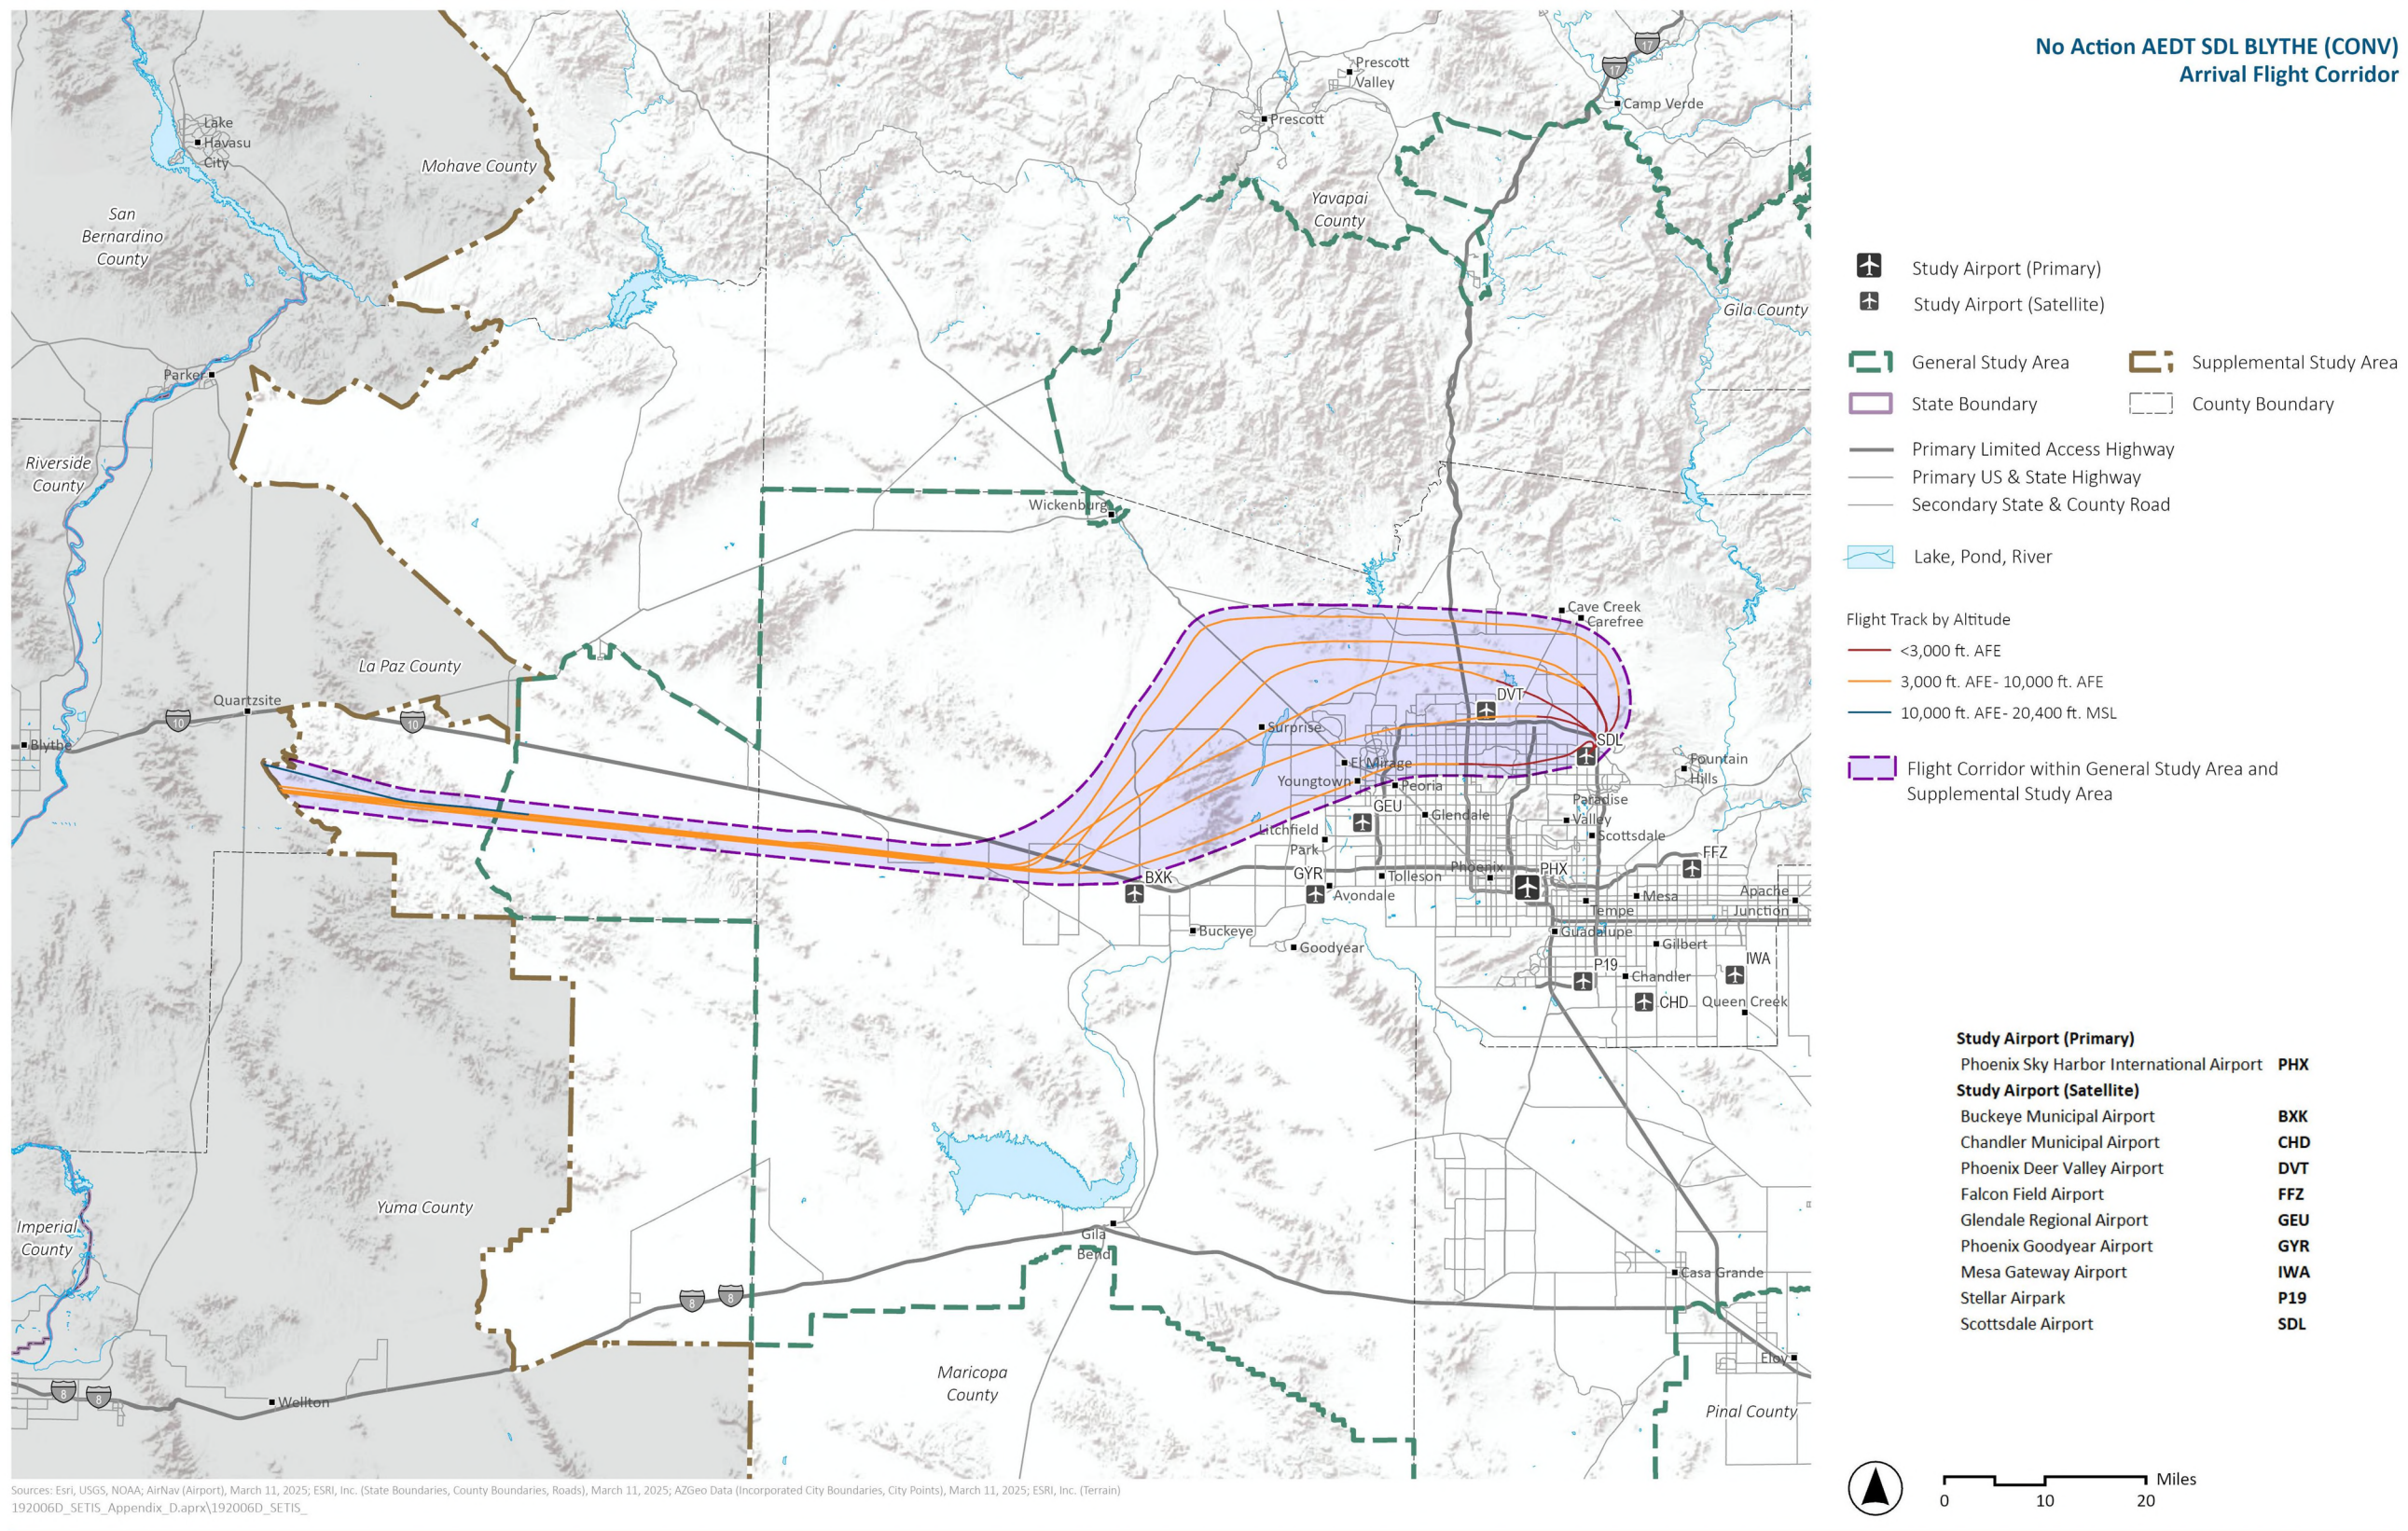

Appendix H

H.10 Scottsdale Airport (SDL) No Action Alternative Arrival and Departure Flight Corridors

This page intentionally left blank.

List of Exhibits

File 1 of 2

Exhibit H.10-1. No Action AEDT SDL ARLIN (CONV) Arrival Flight Corridor	H-219
Exhibit H.10-2. No Action AEDT SDL BLYTHE (CONV) Arrival Flight Corridor	H-220
Exhibit H.10-3. No Action AEDT SDL DSERT (RNAV) Arrival Flight Corridor	H-221
Exhibit H.10-4. No Action AEDT SDL SUNSS (CONV) Arrival Flight Corridor	H-222
Exhibit H.10-5. No Action AEDT SDL TFD Vector Arrival Flight Corridor	H-223
Exhibit H.10-6. No Action AEDT SDL Northeast Vector Arrival Flight Corridor	H-224
Exhibit H.10-7. No Action AEDT SDL Southwest Vector Arrival Flight Corridor	H-225
Exhibit H.10-8. No Action AEDT SDL BNYRD (RNAV) Departure Flight Corridor	H-226

This page intentionally left blank.

Exhibit H.10-1. No Action AEDT SDL ARLIN (CONV) Arrival Flight Corridor

Exhibit H.10-2. No Action AEDT SDL BLYTHE (CONV) Arrival Flight Corridor

Exhibit H.10-3. No Action AEDT SDL DSERT (RNAV) Arrival Flight Corridor

Exhibit H.10-4. No Action AEDT SDL SUNSS (CONV) Arrival Flight Corridor

Exhibit H.10-5. No Action AEDT SDL TFD Vector Arrival Flight Corridor

Exhibit H.10-6. No Action AEDT SDL Northeast Vector Arrival Flight Corridor

Exhibit H.10-7. No Action AEDT SDL Southwest Vector Arrival Flight Corridor

Exhibit H.10-8. No Action AEDT SDL BNYRD (RNAV) Departure Flight Corridor