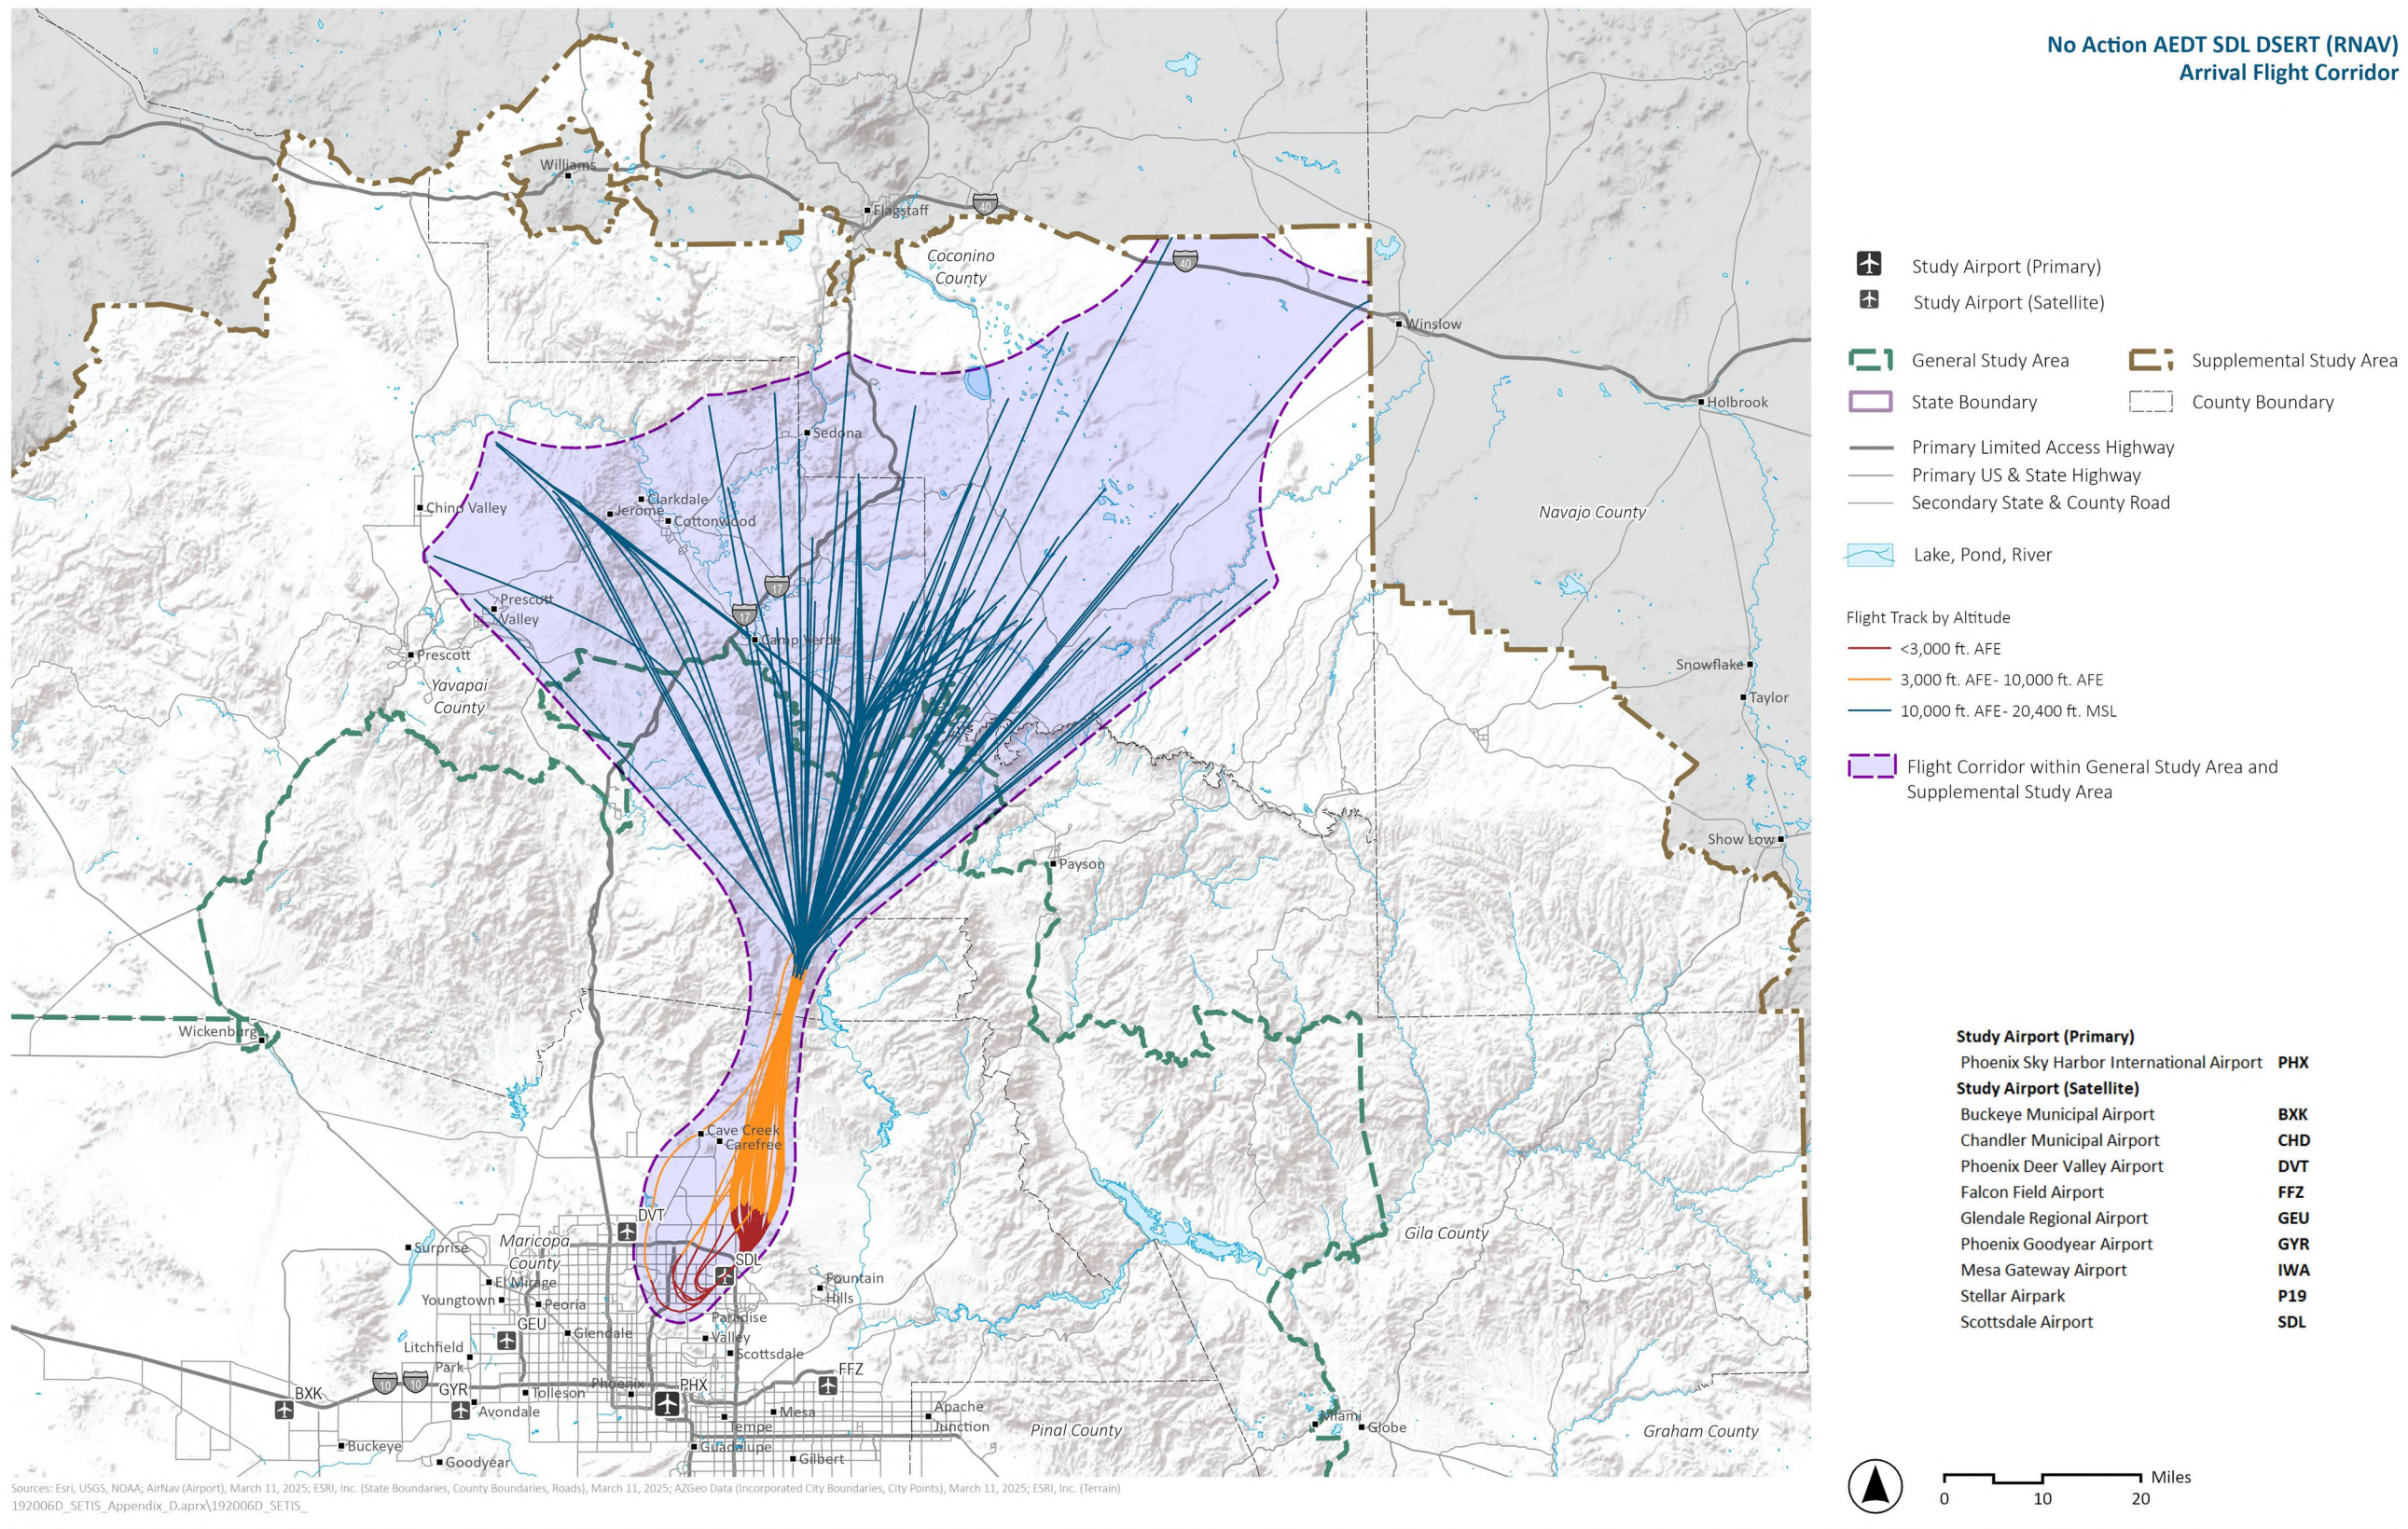

Appendix H

H.10 Scottsdale Airport (SDL) No Action Alternative Arrival and Departure Flight Corridors

This page intentionally left blank.

List of Exhibits

File 1 of 2

Exhibit H.10-1. No Action AEDT SDL ARLIN (CONV) Arrival Flight Corridor	H-219
Exhibit H.10-2. No Action AEDT SDL BLYTHE (CONV) Arrival Flight Corridor	H-220
Exhibit H.10-3. No Action AEDT SDL DSERT (RNAV) Arrival Flight Corridor	H-221
Exhibit H.10-4. No Action AEDT SDL SUNSS (CONV) Arrival Flight Corridor	H-222
Exhibit H.10-5. No Action AEDT SDL TFD Vector Arrival Flight Corridor	H-223
Exhibit H.10-6. No Action AEDT SDL Northeast Vector Arrival Flight Corridor	H-224
Exhibit H.10-7. No Action AEDT SDL Southwest Vector Arrival Flight Corridor	H-225
Exhibit H.10-8. No Action AEDT SDL BNYRD (RNAV) Departure Flight Corridor	H-226

This page intentionally left blank.

Exhibit H.10-1. No Action AEDT SDL ARLIN (CONV) Arrival Flight Corridor

Exhibit H.10-2. No Action AEDT SDL BLYTHE (CONV) Arrival Flight Corridor

Exhibit H.10-3. No Action AEDT SDL DSERT (RNAV) Arrival Flight Corridor

Exhibit H.10-4. No Action AEDT SDL SUNSS (CONV) Arrival Flight Corridor

Exhibit H.10-5. No Action AEDT SDL TFD Vector Arrival Flight Corridor

Exhibit H.10-6. No Action AEDT SDL Northeast Vector Arrival Flight Corridor

Exhibit H.10-7. No Action AEDT SDL Southwest Vector Arrival Flight Corridor

Exhibit H.10-8. No Action AEDT SDL BNYRD (RNAV) Departure Flight Corridor