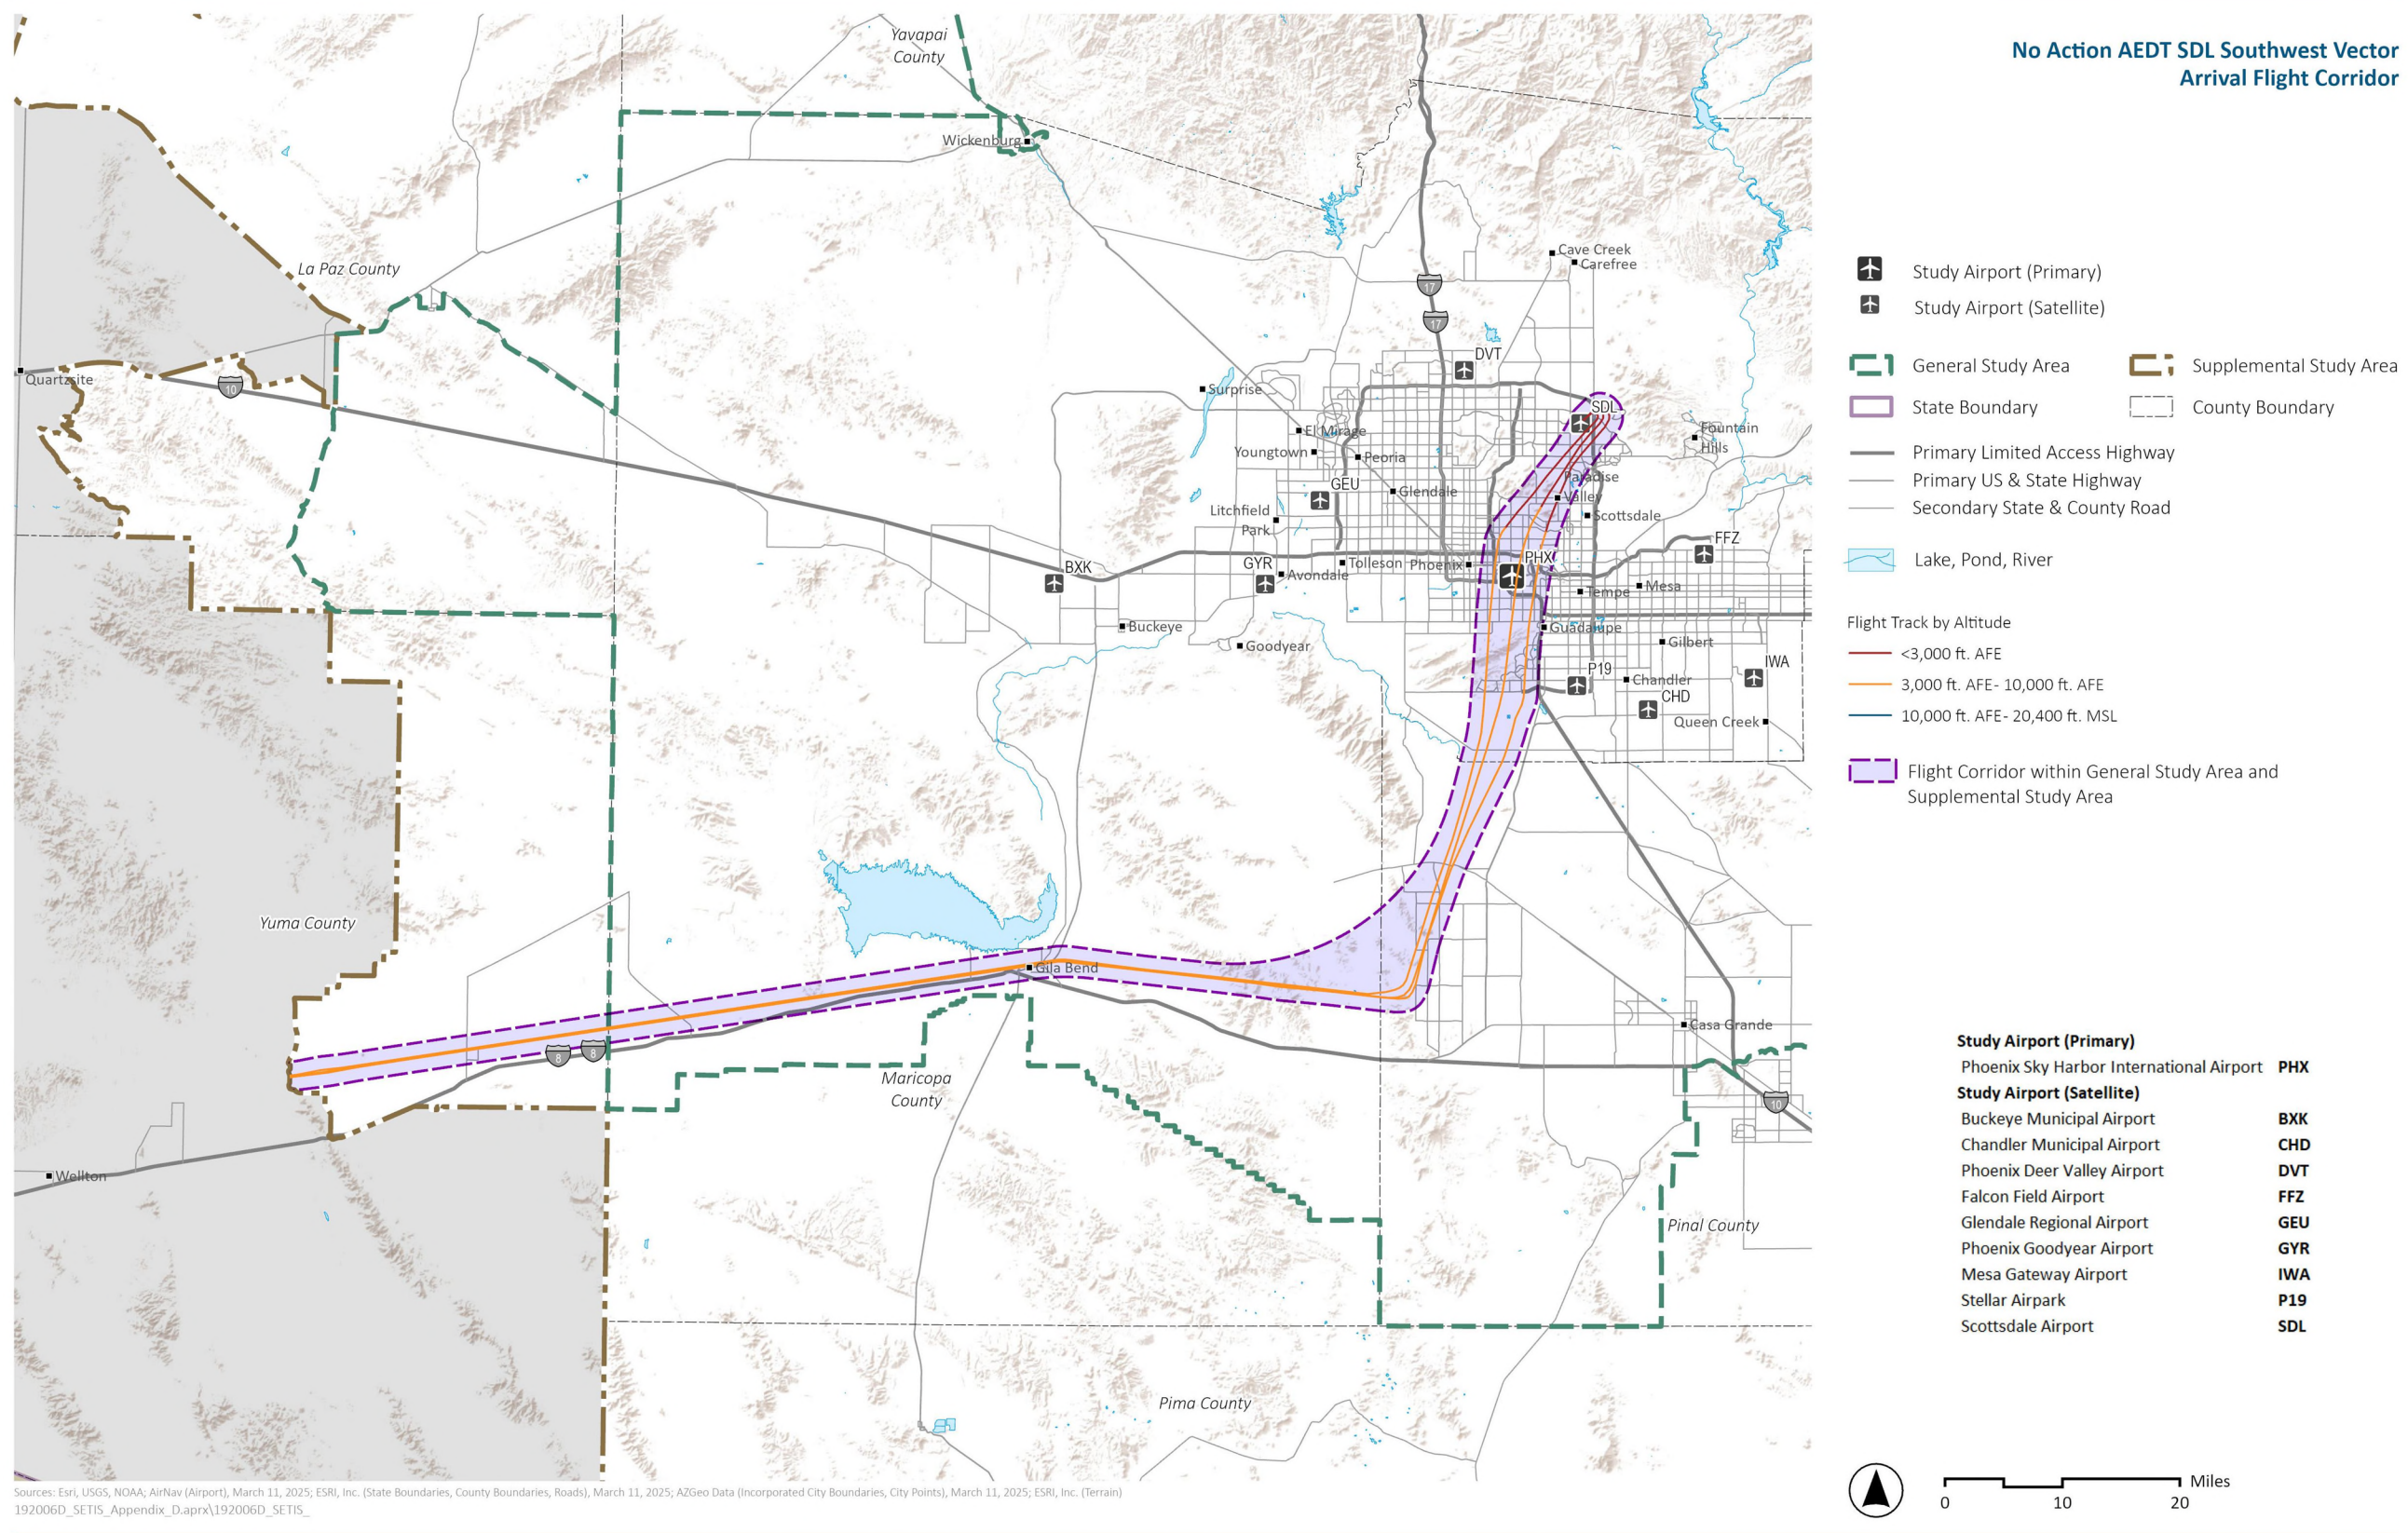

Appendix H

H.10 Scottsdale Airport (SDL) No Action Alternative Arrival and Departure Flight Corridors

This page intentionally left blank.

List of Exhibits

File 1 of 2

Exhibit H.10-1. No Action AEDT SDL ARLIN (CONV) Arrival Flight Corridor	H-219
Exhibit H.10-2. No Action AEDT SDL BLYTHE (CONV) Arrival Flight Corridor	H-220
Exhibit H.10-3. No Action AEDT SDL DSERT (RNAV) Arrival Flight Corridor	H-221
Exhibit H.10-4. No Action AEDT SDL SUNSS (CONV) Arrival Flight Corridor	H-222
Exhibit H.10-5. No Action AEDT SDL TFD Vector Arrival Flight Corridor	H-223
Exhibit H.10-6. No Action AEDT SDL Northeast Vector Arrival Flight Corridor	H-224
Exhibit H.10-7. No Action AEDT SDL Southwest Vector Arrival Flight Corridor	H-225
Exhibit H.10-8. No Action AEDT SDL BNYRD (RNAV) Departure Flight Corridor	H-226

Exhibit H.10-4. No Action AEDT SDL SUNSS (CONV) Arrival Flight Corridor

Exhibit H.10-5. No Action AEDT SDL TFD Vector Arrival Flight Corridor

Exhibit H.10-6. No Action AEDT SDL Northeast Vector Arrival Flight Corridor

Exhibit H.10-7. No Action AEDT SDL Southwest Vector Arrival Flight Corridor

Exhibit H.10-8. No Action AEDT SDL BNYRD (RNAV) Departure Flight Corridor