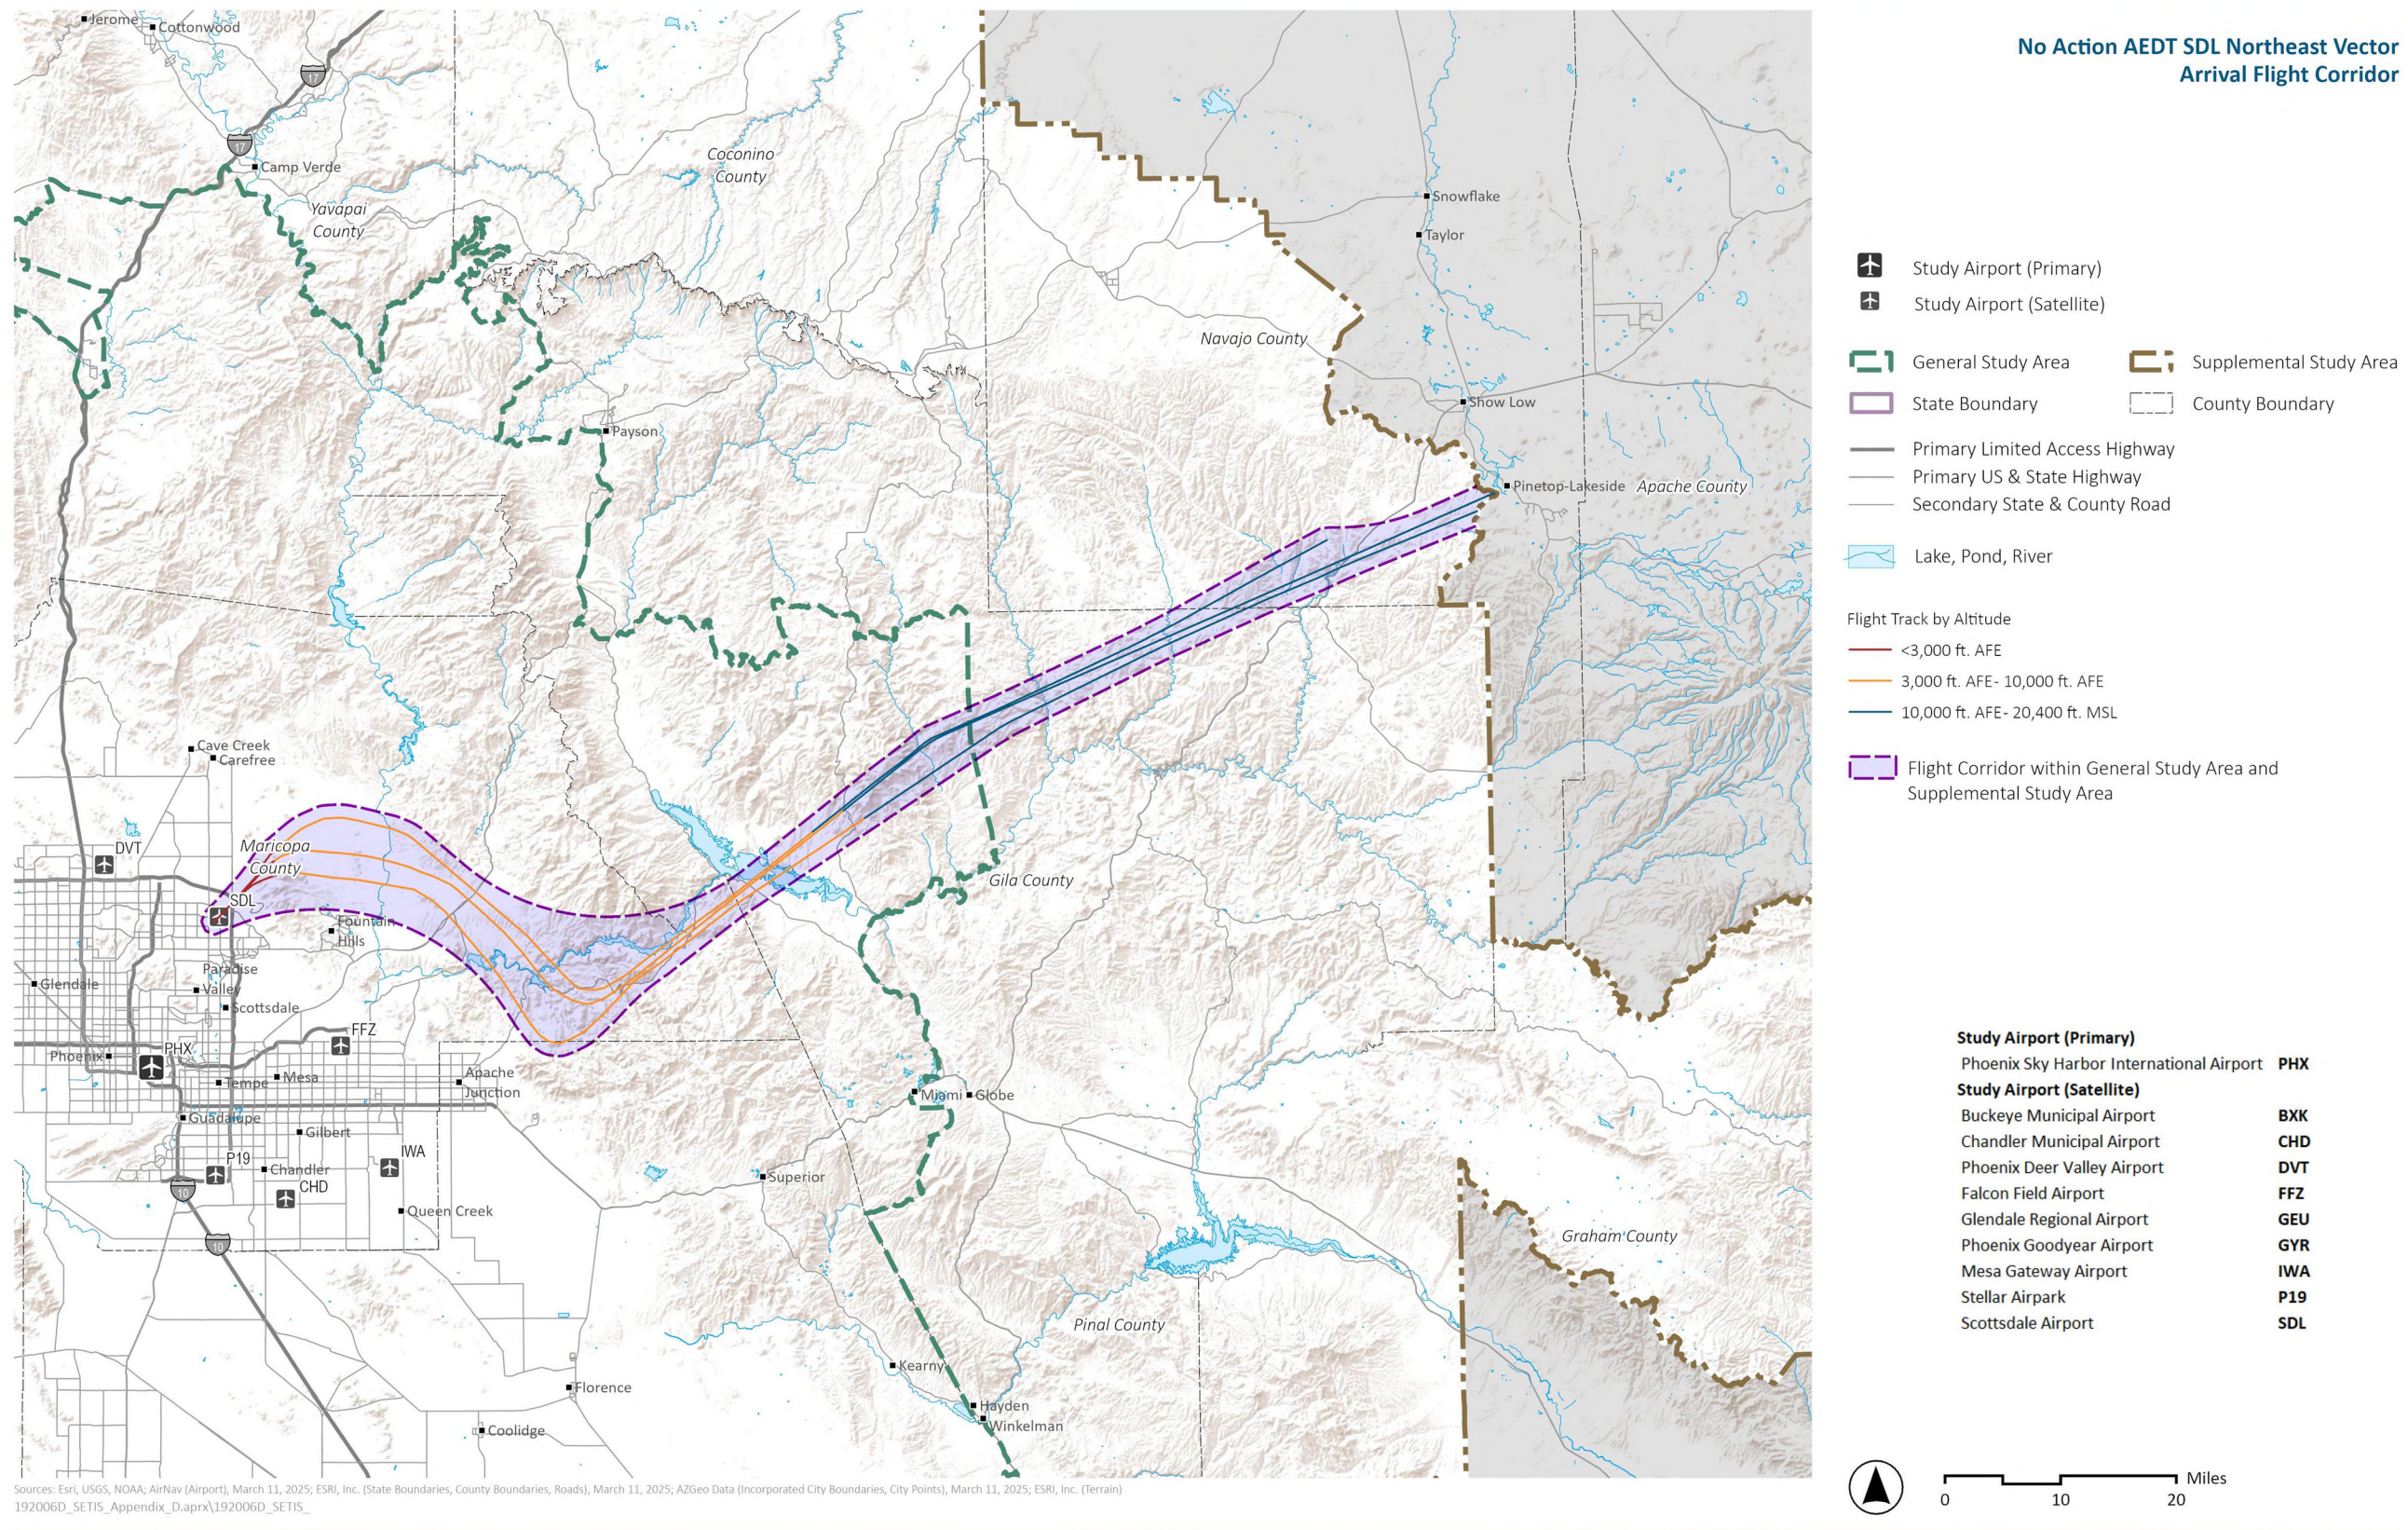

Appendix H

H.10 Scottsdale Airport (SDL) No Action Alternative Arrival and Departure Flight Corridors

This page intentionally left blank.

List of Exhibits

File 1 of 2

Exhibit H.10-1. No Action AEDT SDL ARLIN (CONV) Arrival Flight Corridor	H-219
Exhibit H.10-2. No Action AEDT SDL BLYTHE (CONV) Arrival Flight Corridor	H-220
Exhibit H.10-3. No Action AEDT SDL DSERT (RNAV) Arrival Flight Corridor	H-221
Exhibit H.10-4. No Action AEDT SDL SUNSS (CONV) Arrival Flight Corridor	H-222
Exhibit H.10-5. No Action AEDT SDL TFD Vector Arrival Flight Corridor	H-223
Exhibit H.10-6. No Action AEDT SDL Northeast Vector Arrival Flight Corridor	H-224
Exhibit H.10-7. No Action AEDT SDL Southwest Vector Arrival Flight Corridor	H-225
Exhibit H.10-8. No Action AEDT SDL BNYRD (RNAV) Departure Flight Corridor	H-226

This page intentionally left blank.

Exhibit H.10-1. No Action AEDT SDL ARLIN (CONV) Arrival Flight Corridor

Exhibit H.10-2. No Action AEDT SDL BLYTHE (CONV) Arrival Flight Corridor

Exhibit H.10-3. No Action AEDT SDL DSERT (RNAV) Arrival Flight Corridor

Exhibit H.10-4. No Action AEDT SDL SUNSS (CONV) Arrival Flight Corridor

Exhibit H.10-5. No Action AEDT SDL TFD Vector Arrival Flight Corridor

Exhibit H.10-6. No Action AEDT SDL Northeast Vector Arrival Flight Corridor

Exhibit H.10-7. No Action AEDT SDL Southwest Vector Arrival Flight Corridor

Exhibit H.10-8. No Action AEDT SDL BNYRD (RNAV) Departure Flight Corridor