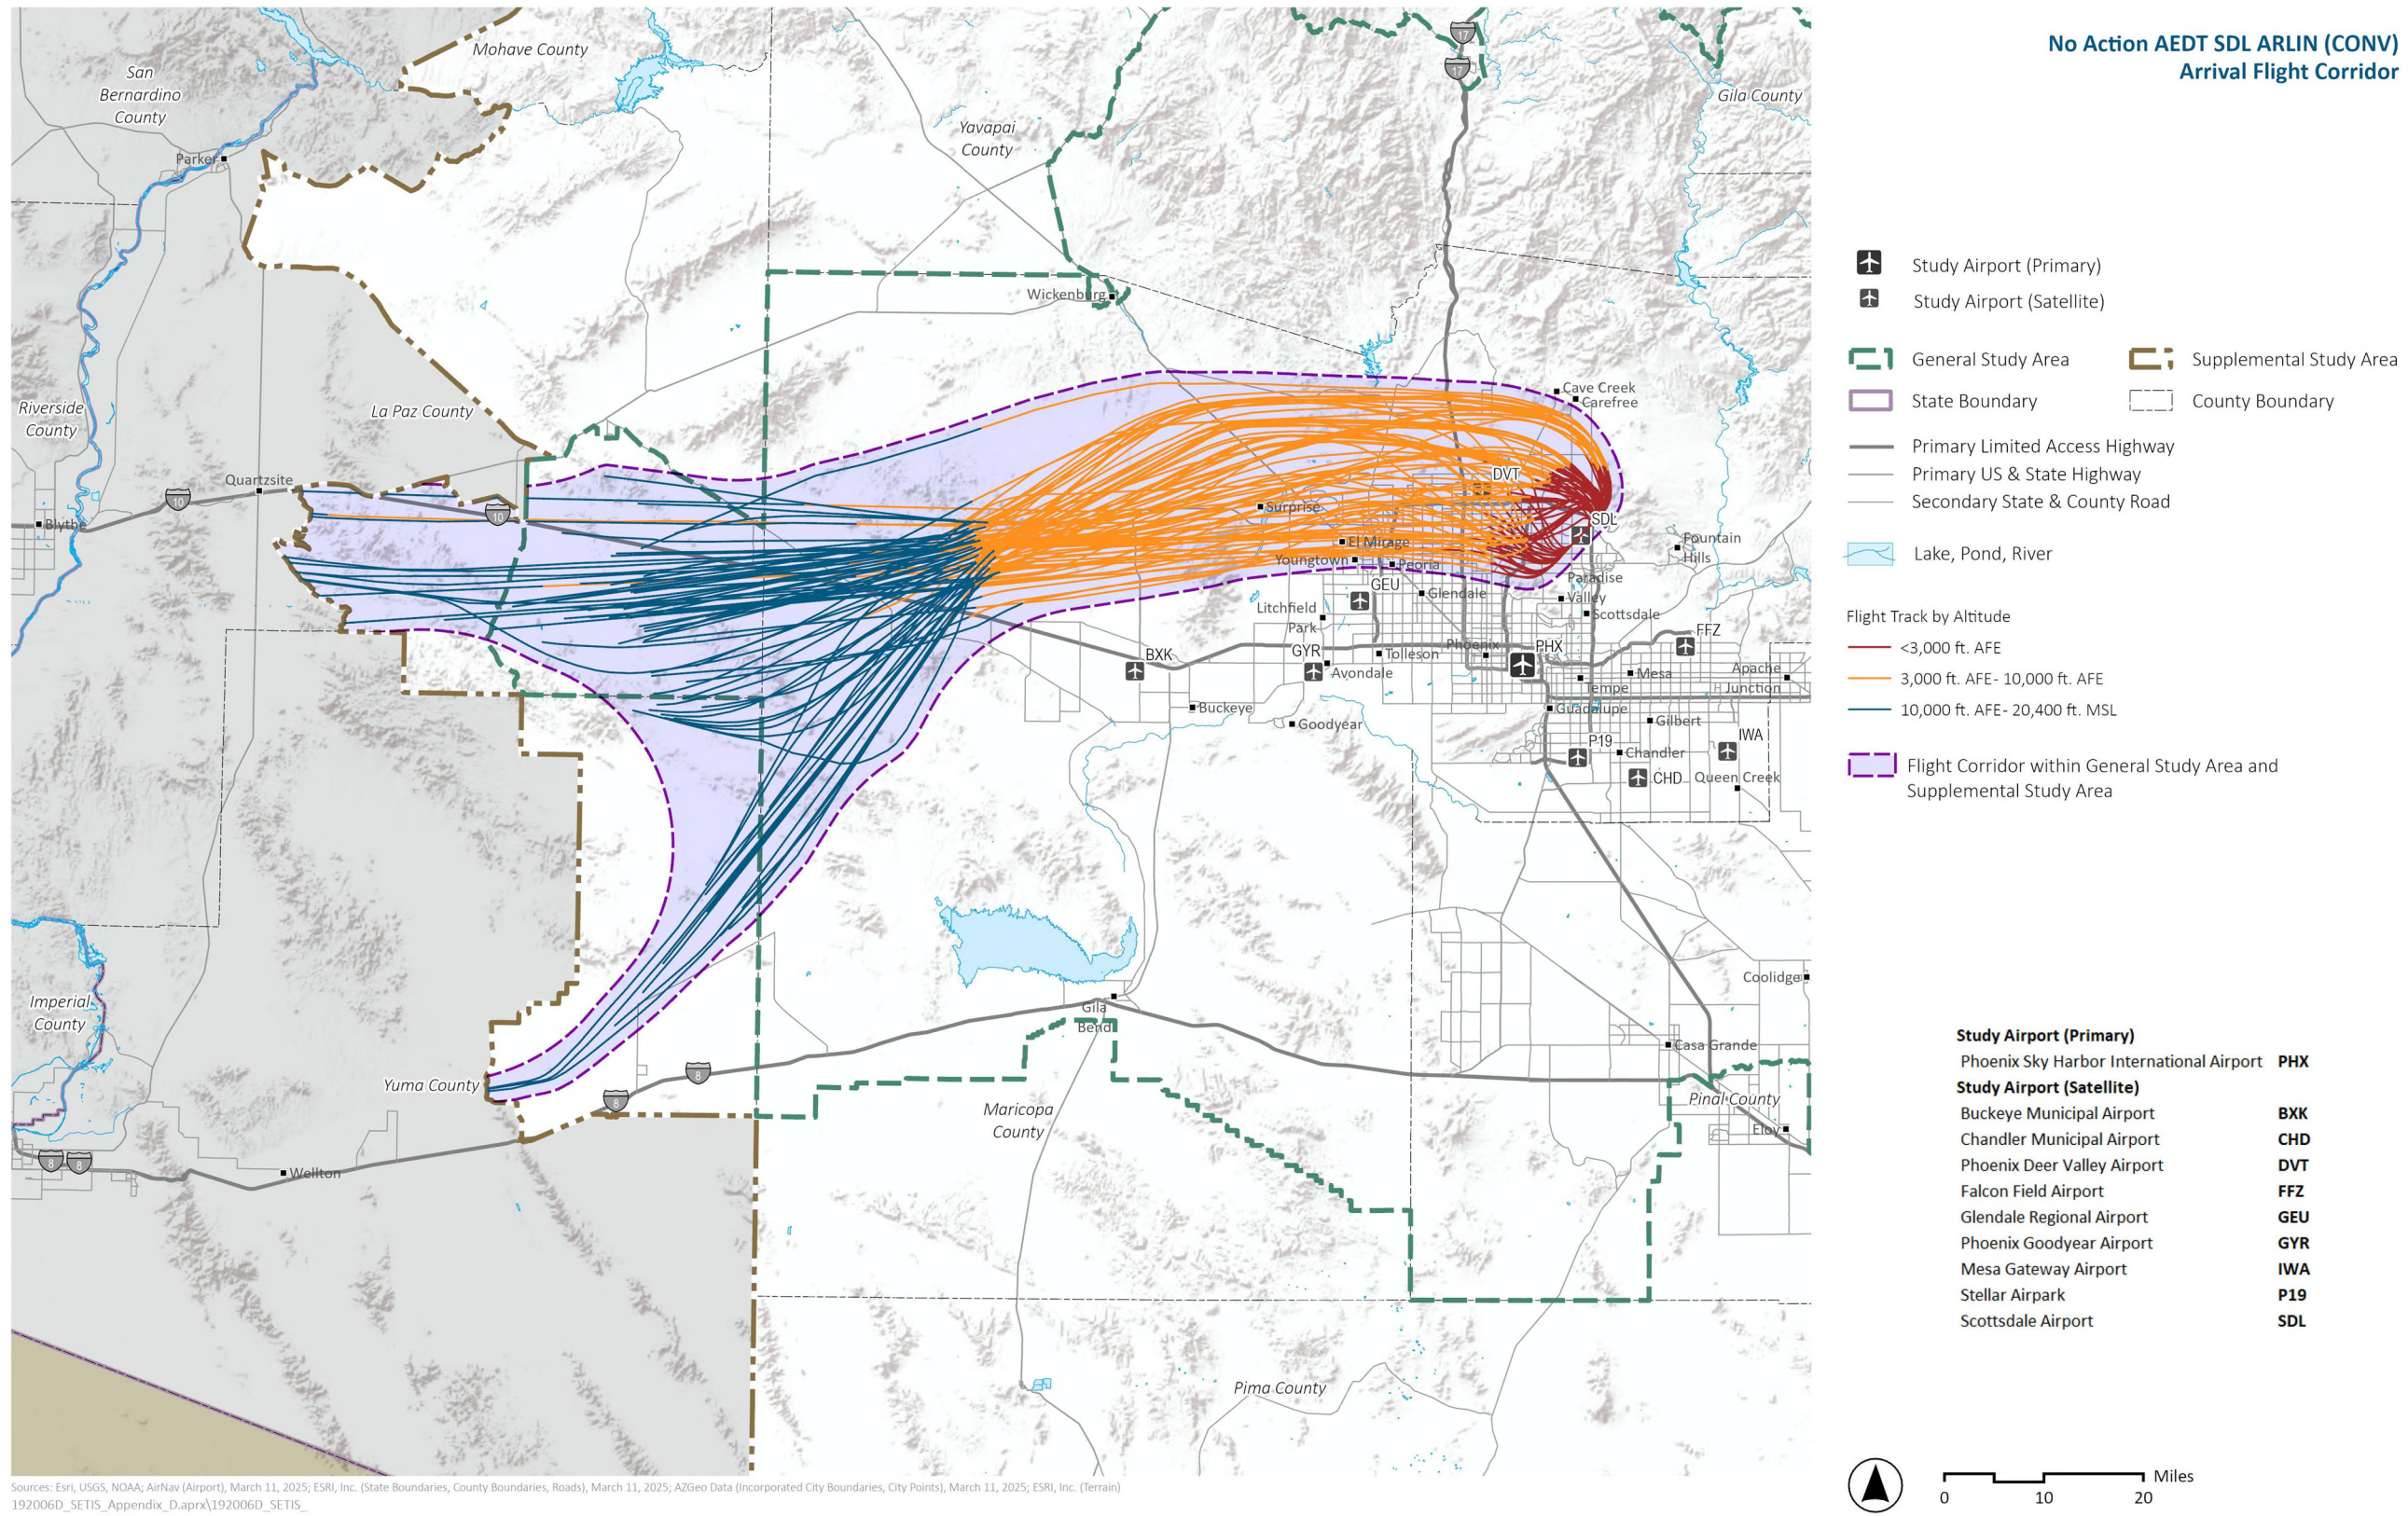

Appendix H

H.10 Scottsdale Airport (SDL) No Action Alternative Arrival and Departure Flight Corridors

This page intentionally left blank.

List of Exhibits

File 1 of 2

Exhibit H.10-1. No Action AEDT SDL ARLIN (CONV) Arrival Flight Corridor	H-219
Exhibit H.10-2. No Action AEDT SDL BLYTHE (CONV) Arrival Flight Corridor	H-220
Exhibit H.10-3. No Action AEDT SDL DSERT (RNAV) Arrival Flight Corridor	H-221
Exhibit H.10-4. No Action AEDT SDL SUNSS (CONV) Arrival Flight Corridor	H-222
Exhibit H.10-5. No Action AEDT SDL TFD Vector Arrival Flight Corridor	H-223
Exhibit H.10-6. No Action AEDT SDL Northeast Vector Arrival Flight Corridor	H-224
Exhibit H.10-7. No Action AEDT SDL Southwest Vector Arrival Flight Corridor	H-225
Exhibit H.10-8. No Action AEDT SDL BNYRD (RNAV) Departure Flight Corridor	H-226

This page intentionally left blank.

Exhibit H.10-1. No Action AEDT SDL ARLIN (CONV) Arrival Flight Corridor

Exhibit H.10-2. No Action AEDT SDL BLYTHE (CONV) Arrival Flight Corridor

Exhibit H.10-3. No Action AEDT SDL DSERT (RNAV) Arrival Flight Corridor

Exhibit H.10-4. No Action AEDT SDL SUNSS (CONV) Arrival Flight Corridor

Exhibit H.10-5. No Action AEDT SDL TFD Vector Arrival Flight Corridor

Exhibit H.10-6. No Action AEDT SDL Northeast Vector Arrival Flight Corridor

Exhibit H.10-7. No Action AEDT SDL Southwest Vector Arrival Flight Corridor

Exhibit H.10-8. No Action AEDT SDL BNYRD (RNAV) Departure Flight Corridor