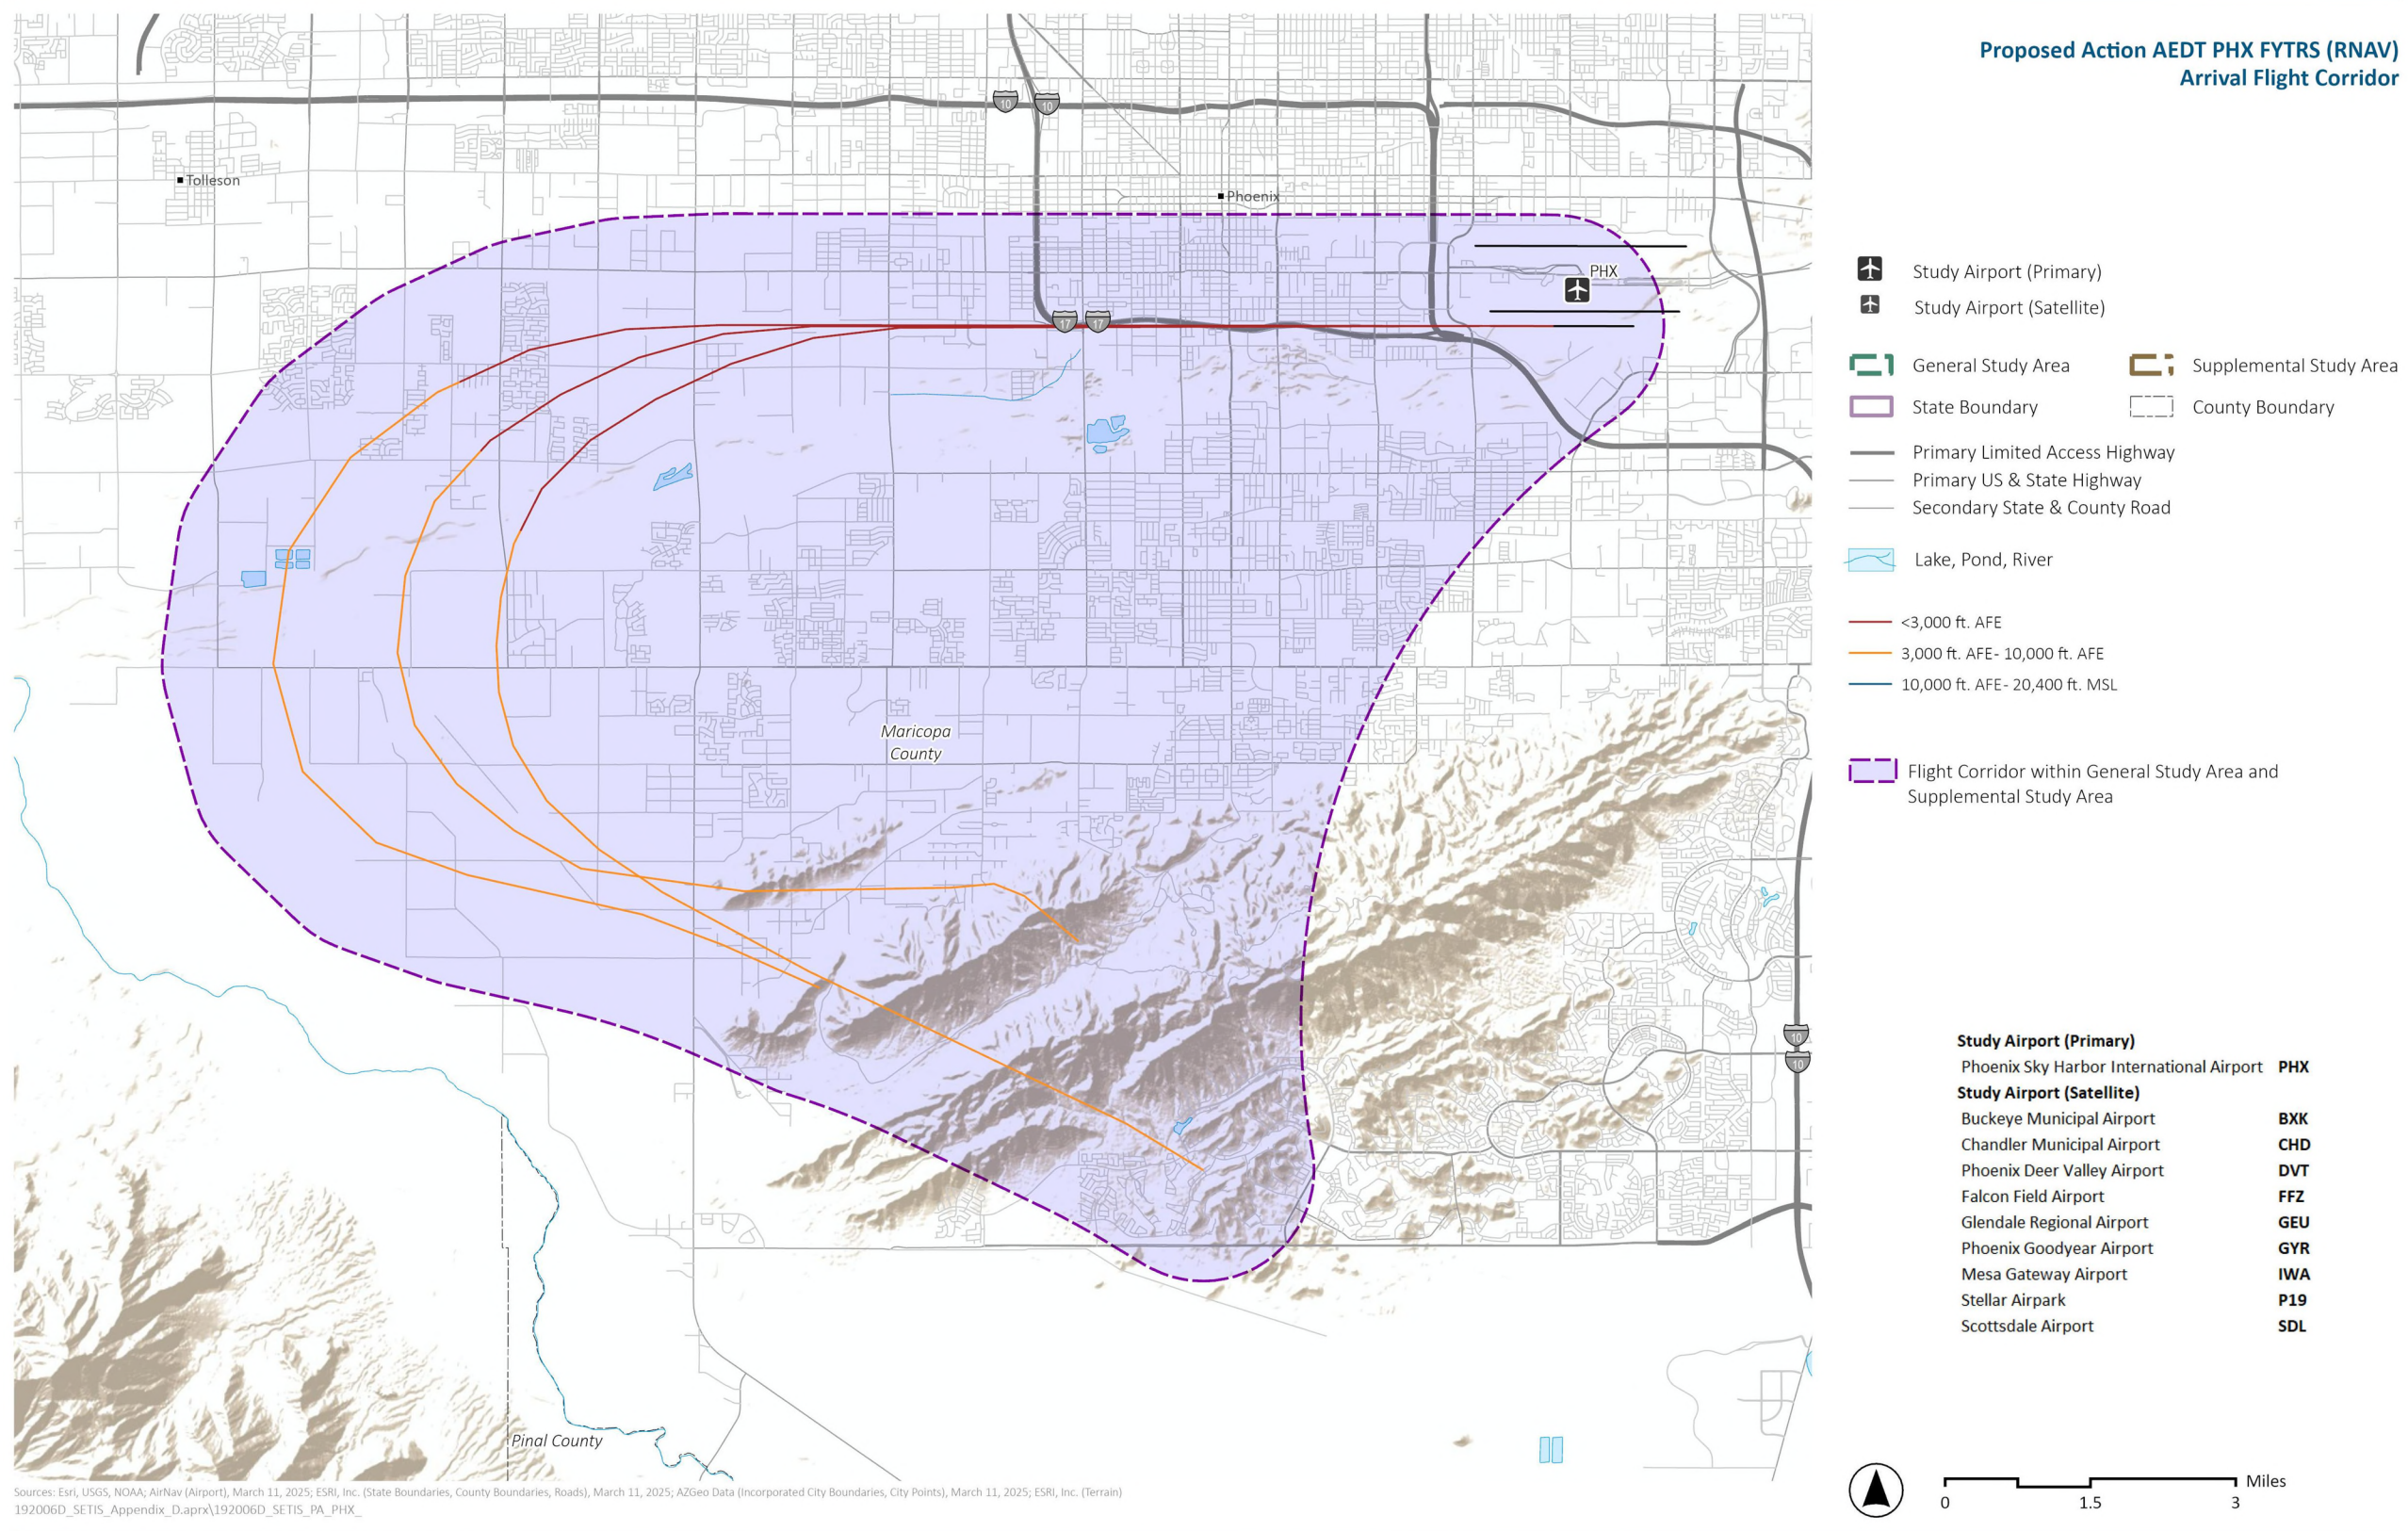

File 3 of 3

Exhibit I.1-19. Proposed Action AEDT PHX RZORT (RNAV) Departure Flight Corridor	I-27
Exhibit I.1-20. Proposed Action AEDT PHX SLOTZ (RNAV) Departure Flight Corridor	I-28
Exhibit I.1-21. Proposed Action AEDT PHX SNRIZ (RNAV) Departure Flight Corridor	I-29
Exhibit I.1-22. Proposed Action AEDT PHX SNWBD (RNAV) Departure Flight Corridor	I-30
Exhibit I.1-23. Proposed Action AEDT PHX SOHOT (RNAV) Departure Flight Corridor	I-31
Exhibit I.1-24. Proposed Action AEDT PHX Vector East Departure Flight Corridor	I-32
Exhibit I.1-25. Proposed Action AEDT PHX Vector North Departure Flight Corridor	I-33
Exhibit I.1-26. Proposed Action AEDT PHX Vector Northwest Departure Flight Corridor.....	I-34
Exhibit I.1-27. Proposed Action AEDT PHX Vector Southeast Departure Flight Corridor	I-35
Exhibit I.1-28. Proposed Action AEDT PHX VURDE (RNAV) Departure Flight Corridor	I-36
Exhibit I.1-29. Proposed Action AEDT PHX WHRSE (RNAV) Departure Flight Corridor.....	I-37
Exhibit I.1-30. Proposed Action AEDT Low Altitude RNAV Routes T-306 and T-327	I-38

This page intentionally left blank.

Exhibit I.1-1. Proposed Action AEDT PHX BRDEY (RNAV) Arrival Flight Corridor

Exhibit I.1-2. Proposed Action AEDT PHX BTMNN (RNAV) Arrival Flight Corridor

Exhibit I.1-3. Proposed Action AEDT PHX FYTRS (RNAV) Arrival Flight Corridor

Exhibit I.1-4. Proposed Action AEDT PHX LEAGG (RNAV) Arrival Flight Corridor

Exhibit I.1-5. Proposed Action AEDT PHX MRRVL (RNAV) Arrival Flight Corridor

Exhibit I.1-6. Proposed Action AEDT PHX SNDVL (RNAV) Arrival Flight Corridor

Exhibit I.1-7. Proposed Action AEDT PHX Vector Northwest Arrival Flight Corridor