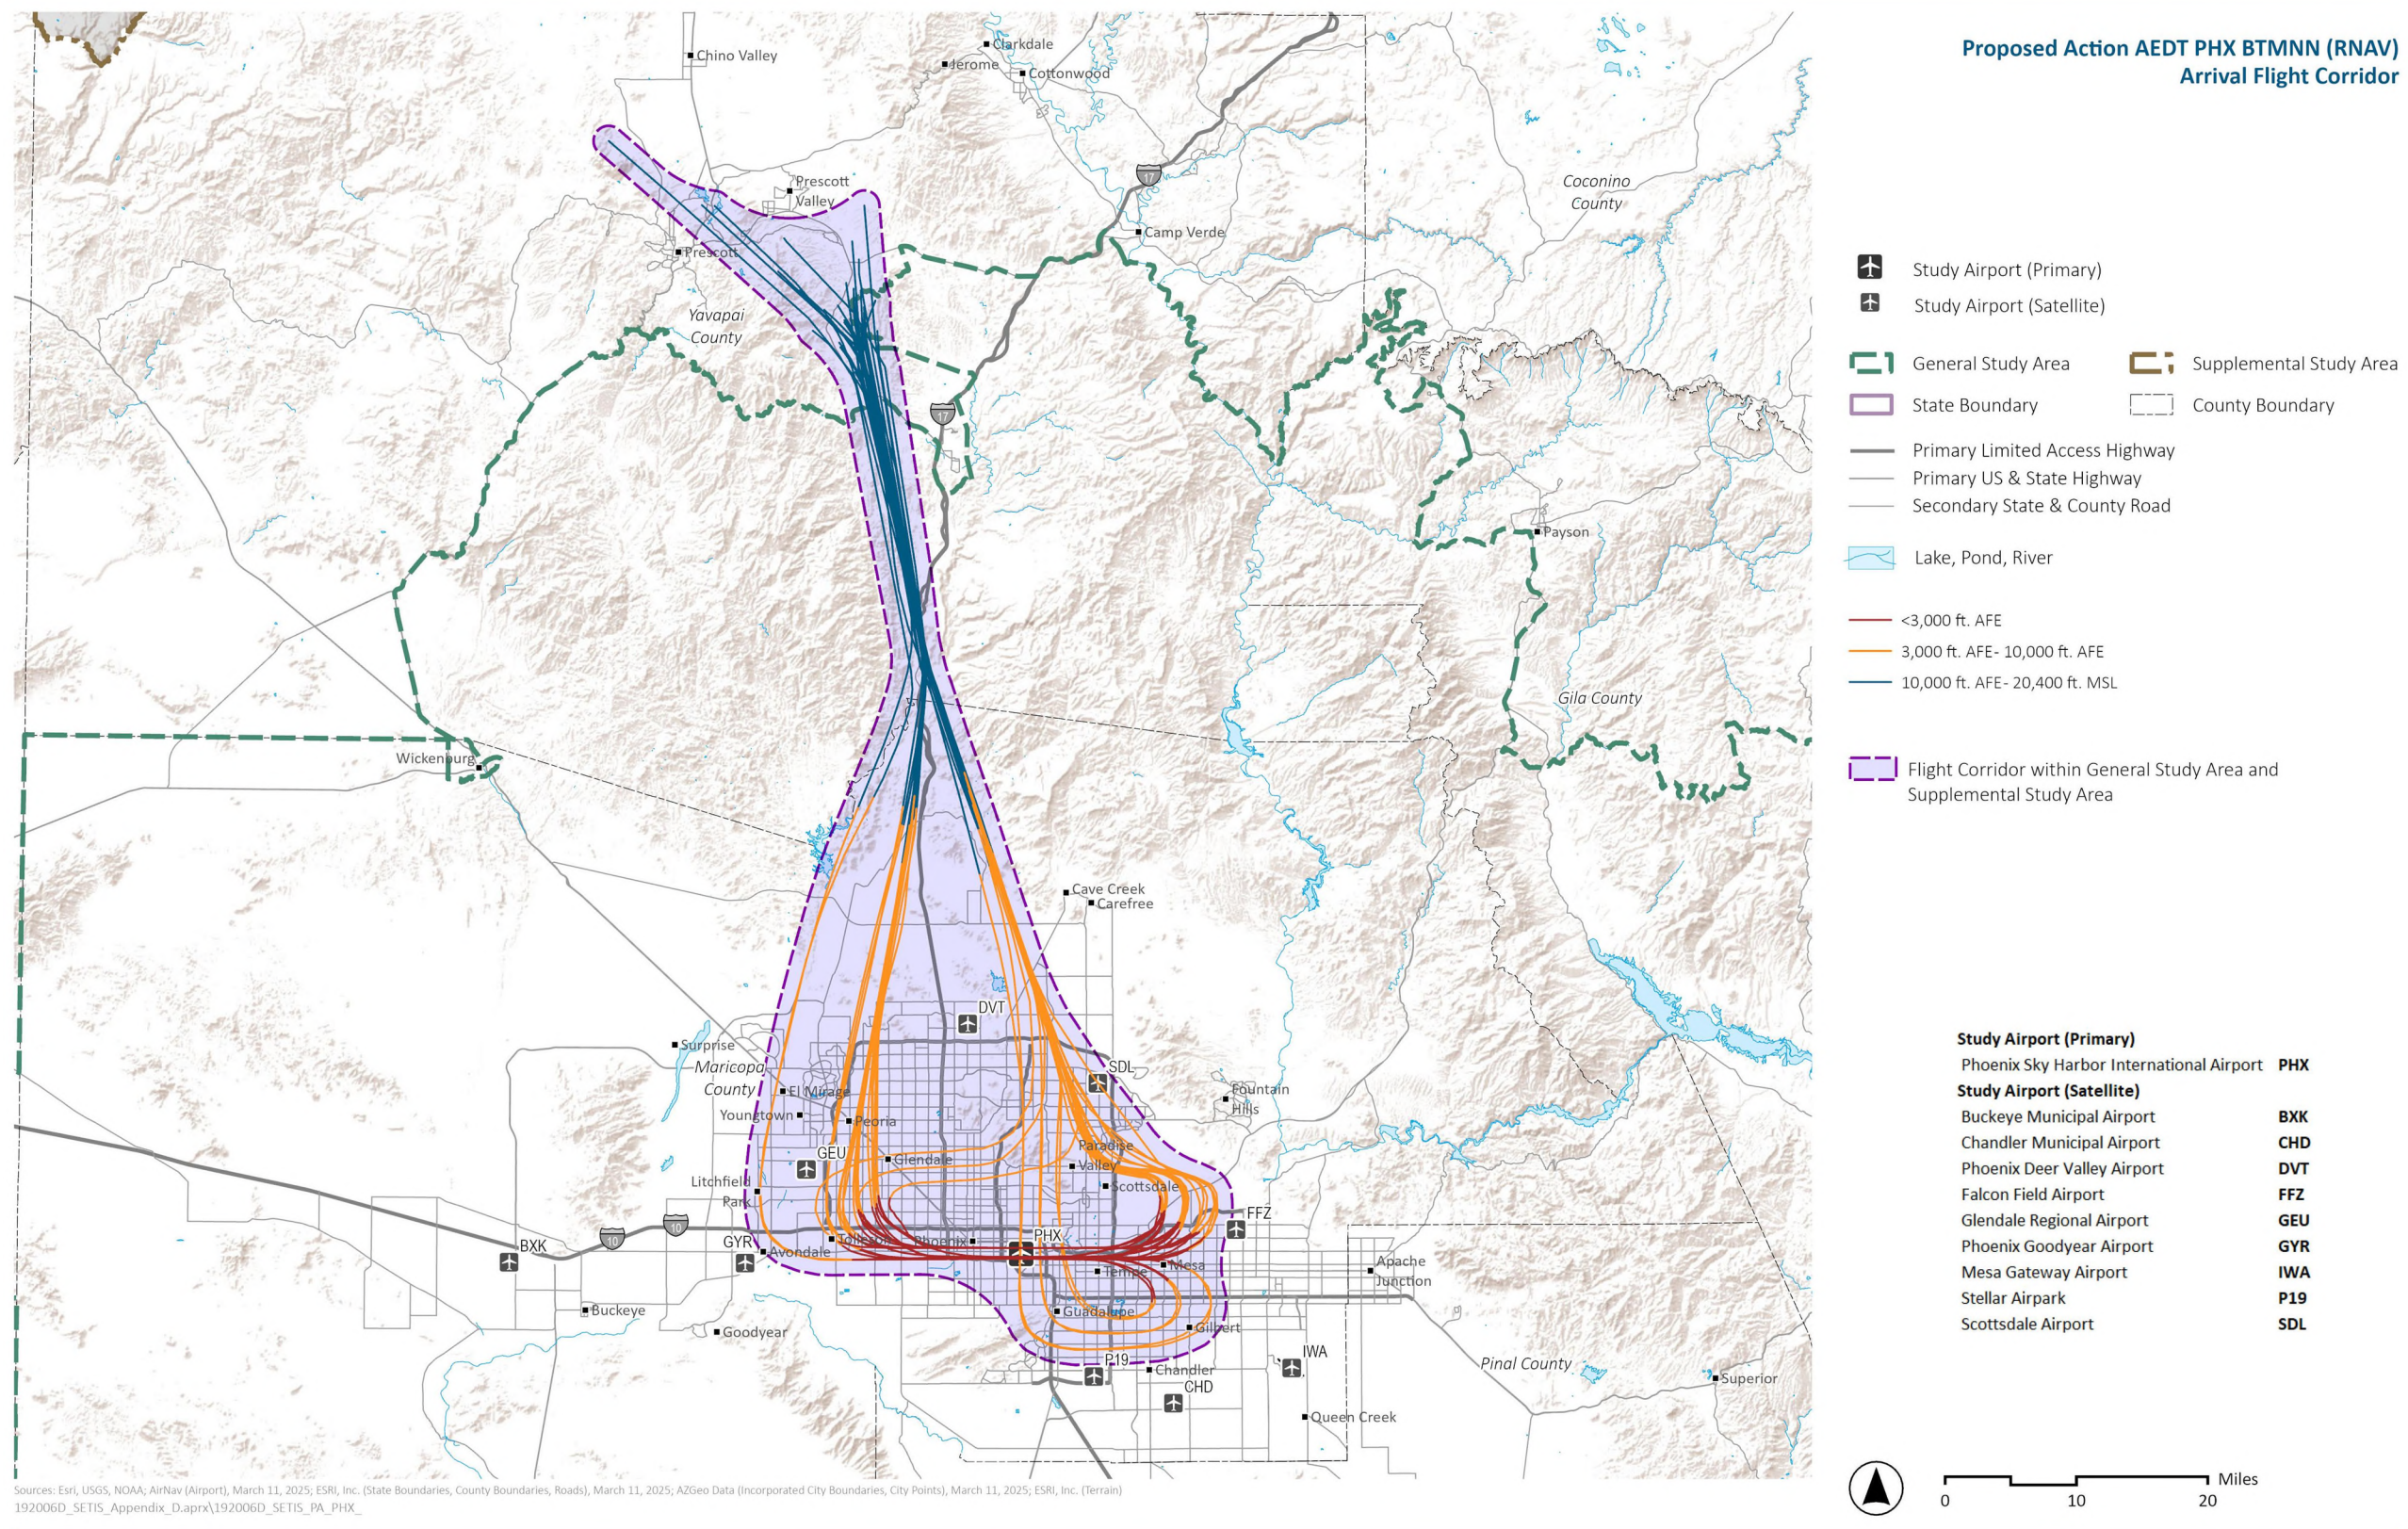

File 3 of 3

Exhibit I.1-19. Proposed Action AEDT PHX RZORT (RNAV) Departure Flight Corridor	I-27
Exhibit I.1-20. Proposed Action AEDT PHX SLOTZ (RNAV) Departure Flight Corridor	I-28
Exhibit I.1-21. Proposed Action AEDT PHX SNRIZ (RNAV) Departure Flight Corridor	I-29
Exhibit I.1-22. Proposed Action AEDT PHX SNWBD (RNAV) Departure Flight Corridor	I-30
Exhibit I.1-23. Proposed Action AEDT PHX SOHOT (RNAV) Departure Flight Corridor	I-31
Exhibit I.1-24. Proposed Action AEDT PHX Vector East Departure Flight Corridor	I-32
Exhibit I.1-25. Proposed Action AEDT PHX Vector North Departure Flight Corridor	I-33
Exhibit I.1-26. Proposed Action AEDT PHX Vector Northwest Departure Flight Corridor.....	I-34
Exhibit I.1-27. Proposed Action AEDT PHX Vector Southeast Departure Flight Corridor	I-35
Exhibit I.1-28. Proposed Action AEDT PHX VURDE (RNAV) Departure Flight Corridor	I-36
Exhibit I.1-29. Proposed Action AEDT PHX WHRSE (RNAV) Departure Flight Corridor.....	I-37
Exhibit I.1-30. Proposed Action AEDT Low Altitude RNAV Routes T-306 and T-327	I-38

This page intentionally left blank.

Exhibit I.1-1. Proposed Action AEDT PHX BRDEY (RNAV) Arrival Flight Corridor

Exhibit I.1-2. Proposed Action AEDT PHX BTMNN (RNAV) Arrival Flight Corridor

Exhibit I.1-3. Proposed Action AEDT PHX FYTRS (RNAV) Arrival Flight Corridor

Exhibit I.1-4. Proposed Action AEDT PHX LEAGG (RNAV) Arrival Flight Corridor

Exhibit I.1-5. Proposed Action AEDT PHX MRRVL (RNAV) Arrival Flight Corridor

Exhibit I.1-6. Proposed Action AEDT PHX SNDVL (RNAV) Arrival Flight Corridor

Exhibit I.1-7. Proposed Action AEDT PHX Vector Northwest Arrival Flight Corridor