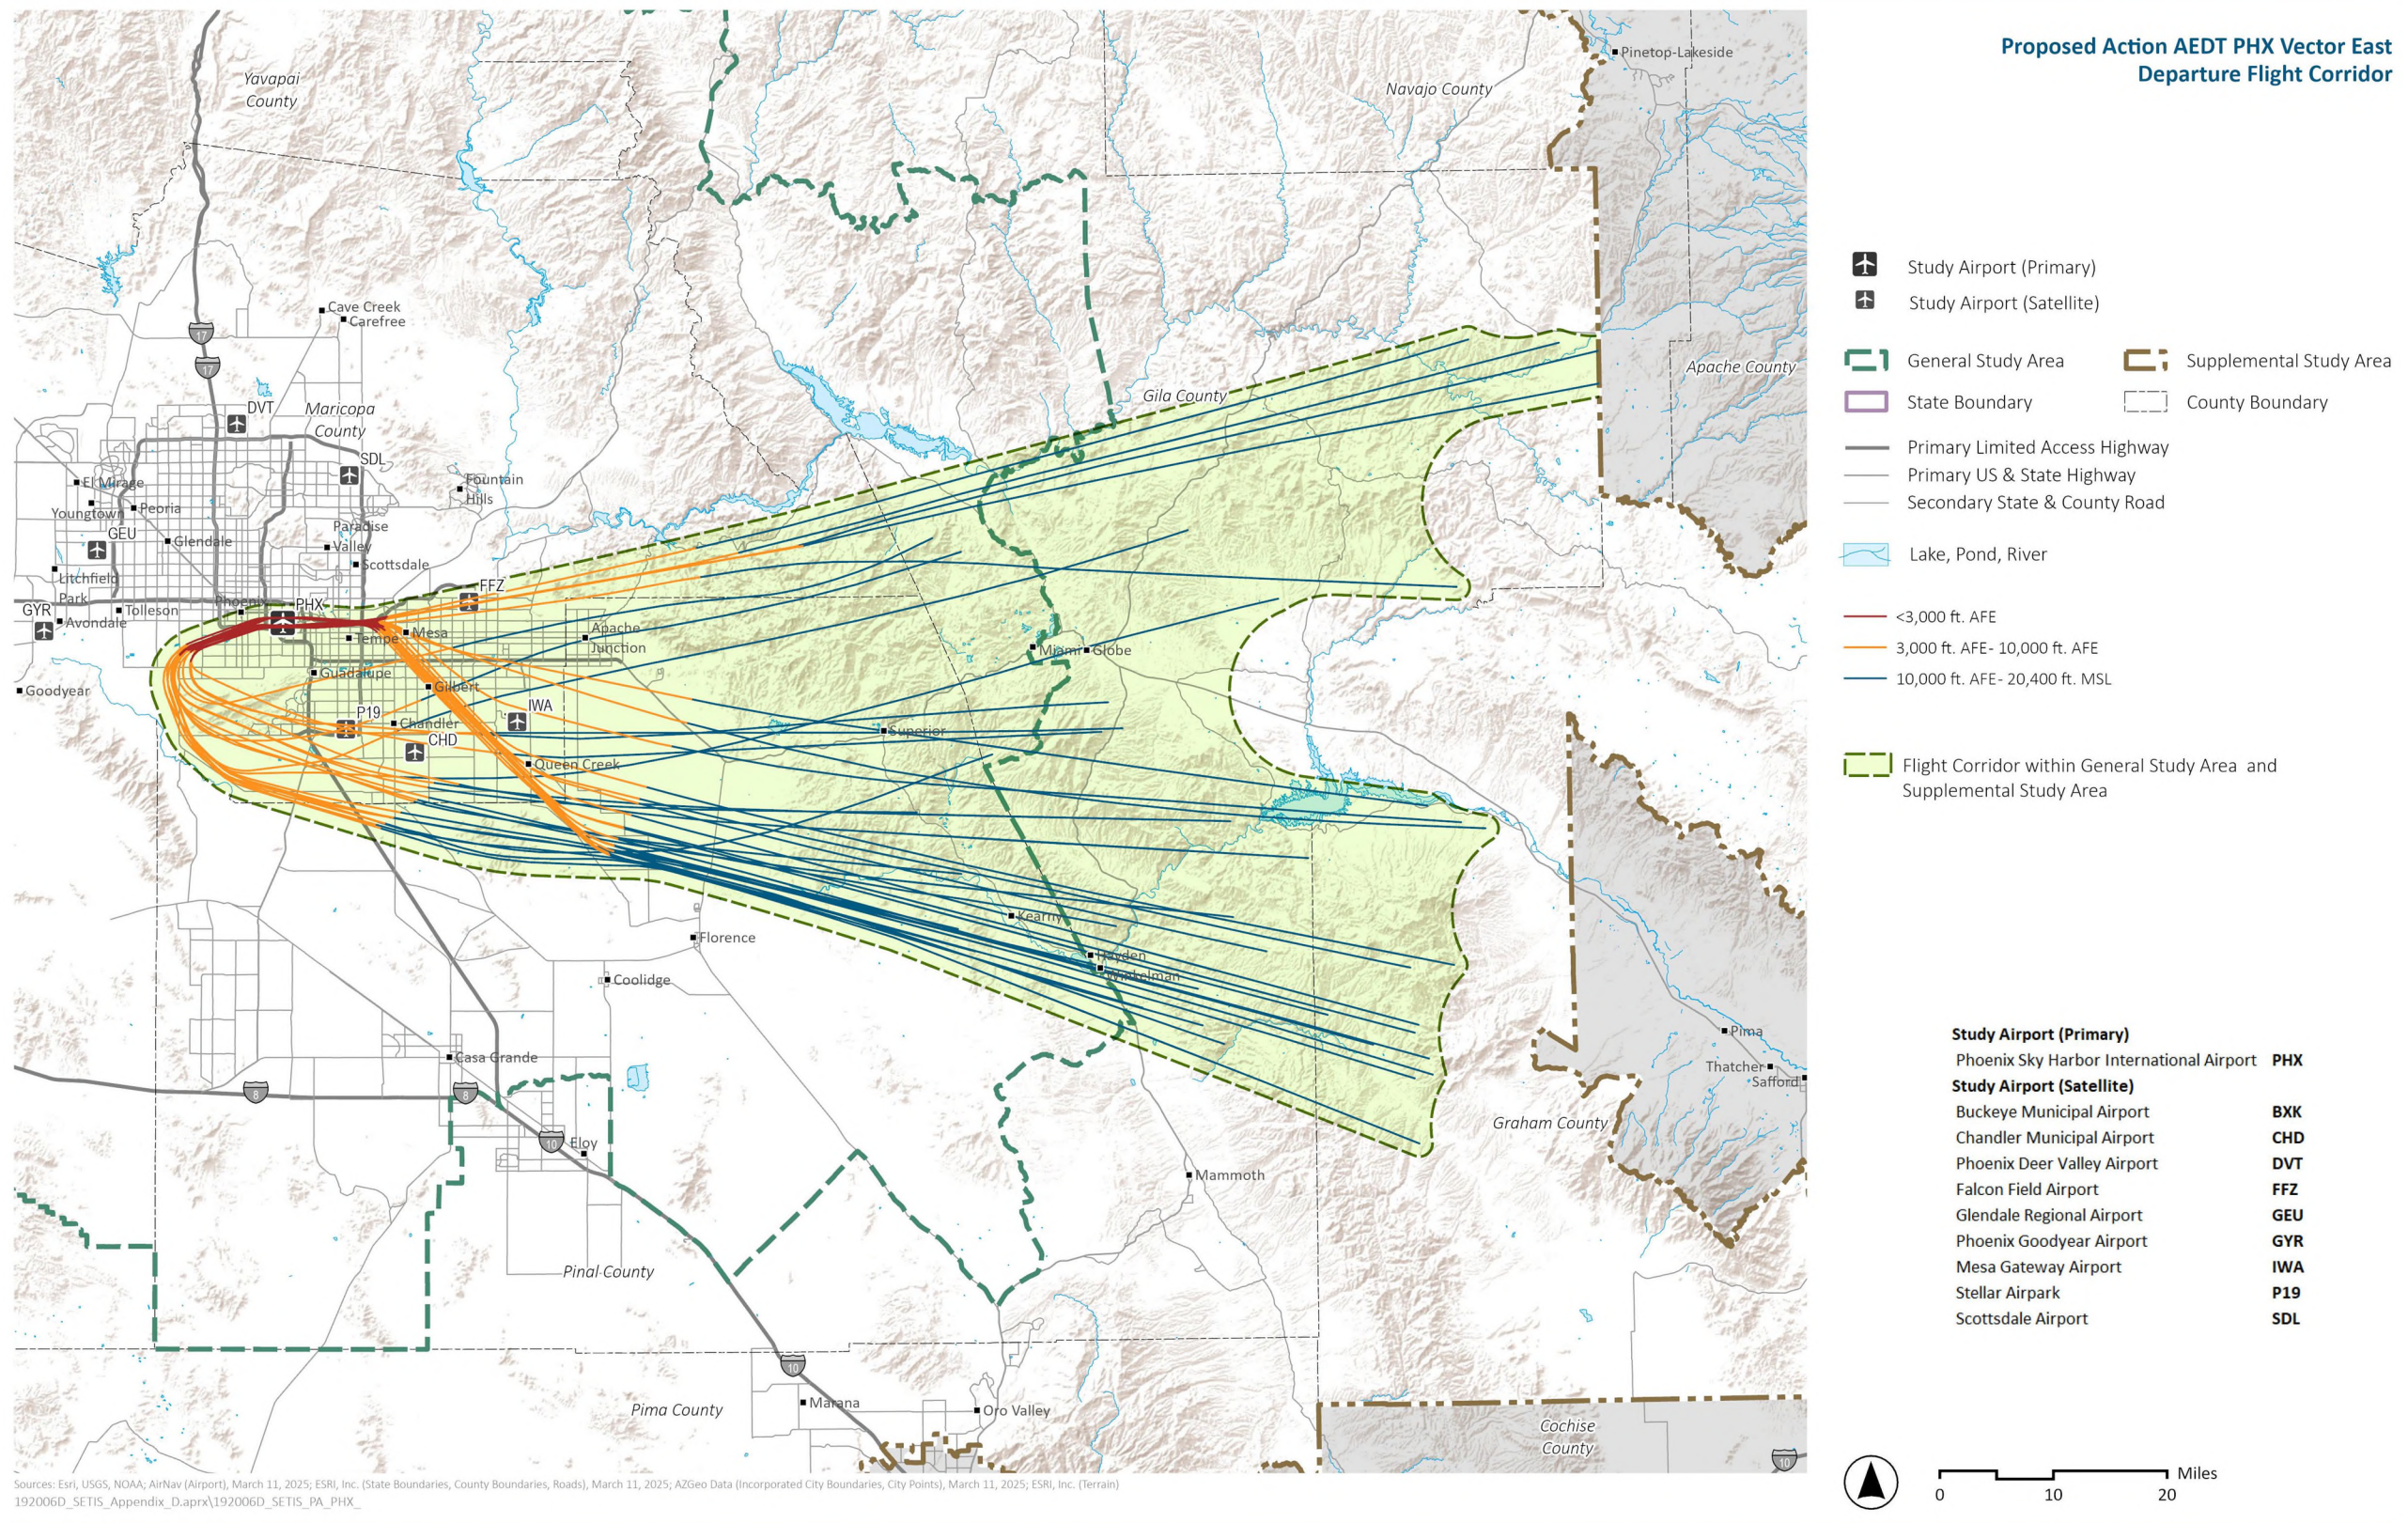

Exhibit I.1-19. Proposed Action AEDT PHX RZORT (RNAV) Departure Flight Corridor

Exhibit I.1-20. Proposed Action AEDT PHX SLOTZ (RNAV) Departure Flight Corridor

Exhibit I.1-21. Proposed Action AEDT PHX SNRIZ (RNAV) Departure Flight Corridor

Exhibit I.1-22. Proposed Action AEDT PHX SNWBD (RNAV) Departure Flight Corridor

Exhibit I.1-23. Proposed Action AEDT PHX SOHOT (RNAV) Departure Flight Corridor

Exhibit I.1-24. Proposed Action AEDT PHX Vector East Departure Flight Corridor

Exhibit I.1-25. Proposed Action AEDT PHX Vector North Departure Flight Corridor

Exhibit I.1-26. Proposed Action AEDT PHX Vector Northwest Departure Flight Corridor

Exhibit I.1-27. Proposed Action AEDT PHX Vector Southeast Departure Flight Corridor

Exhibit I.1-28. Proposed Action AEDT PHX VURDE (RNAV) Departure Flight Corridor

Exhibit I.1-29. Proposed Action AEDT PHX WHRSE (RNAV) Departure Flight Corridor

Exhibit I.1-30. Proposed Action AEDT Low Altitude RNAV Routes T-306 and T-327