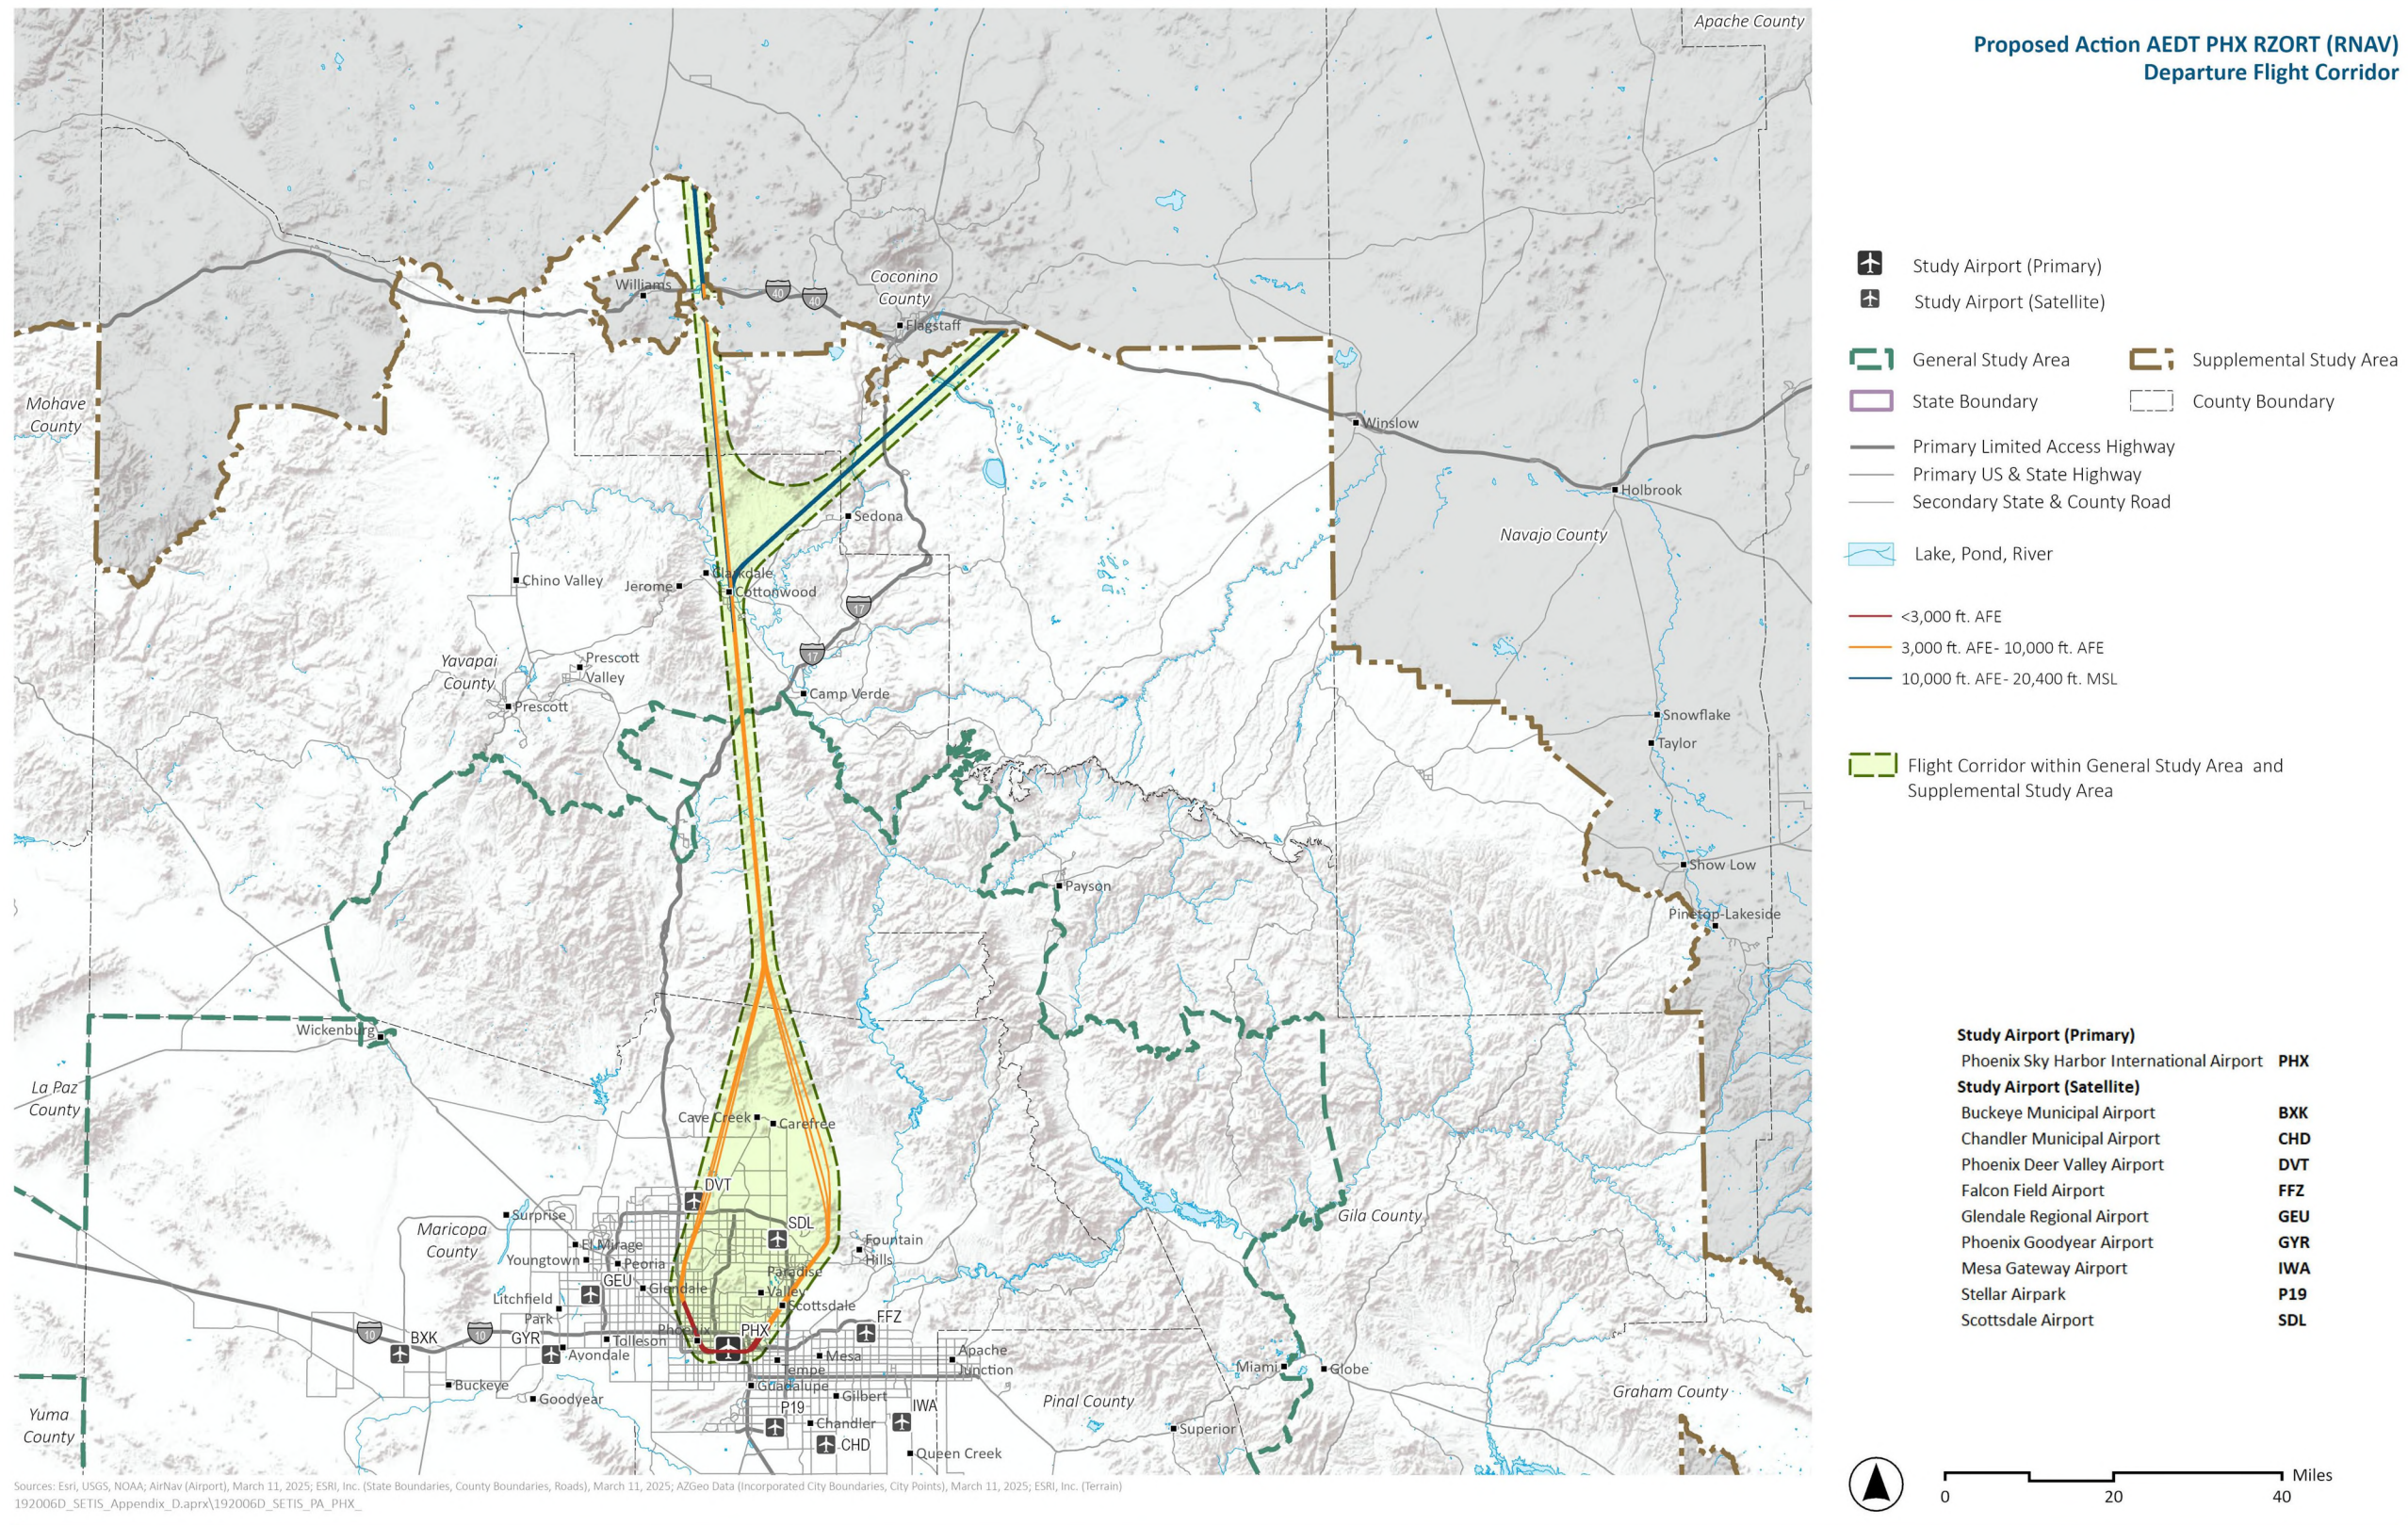

Exhibit I.1-19. Proposed Action AEDT PHX RZORT (RNAV) Departure Flight Corridor

Exhibit I.1-20. Proposed Action AEDT PHX SLOTZ (RNAV) Departure Flight Corridor

Exhibit I.1-21. Proposed Action AEDT PHX SNRIZ (RNAV) Departure Flight Corridor

Exhibit I.1-22. Proposed Action AEDT PHX SNWBD (RNAV) Departure Flight Corridor

Exhibit I.1-23. Proposed Action AEDT PHX SOHOT (RNAV) Departure Flight Corridor

Exhibit I.1-24. Proposed Action AEDT PHX Vector East Departure Flight Corridor

Exhibit I.1-25. Proposed Action AEDT PHX Vector North Departure Flight Corridor

Exhibit I.1-26. Proposed Action AEDT PHX Vector Northwest Departure Flight Corridor

Exhibit I.1-27. Proposed Action AEDT PHX Vector Southeast Departure Flight Corridor

Exhibit I.1-28. Proposed Action AEDT PHX VURDE (RNAV) Departure Flight Corridor

Exhibit I.1-29. Proposed Action AEDT PHX WHRSE (RNAV) Departure Flight Corridor

Exhibit I.1-30. Proposed Action AEDT Low Altitude RNAV Routes T-306 and T-327