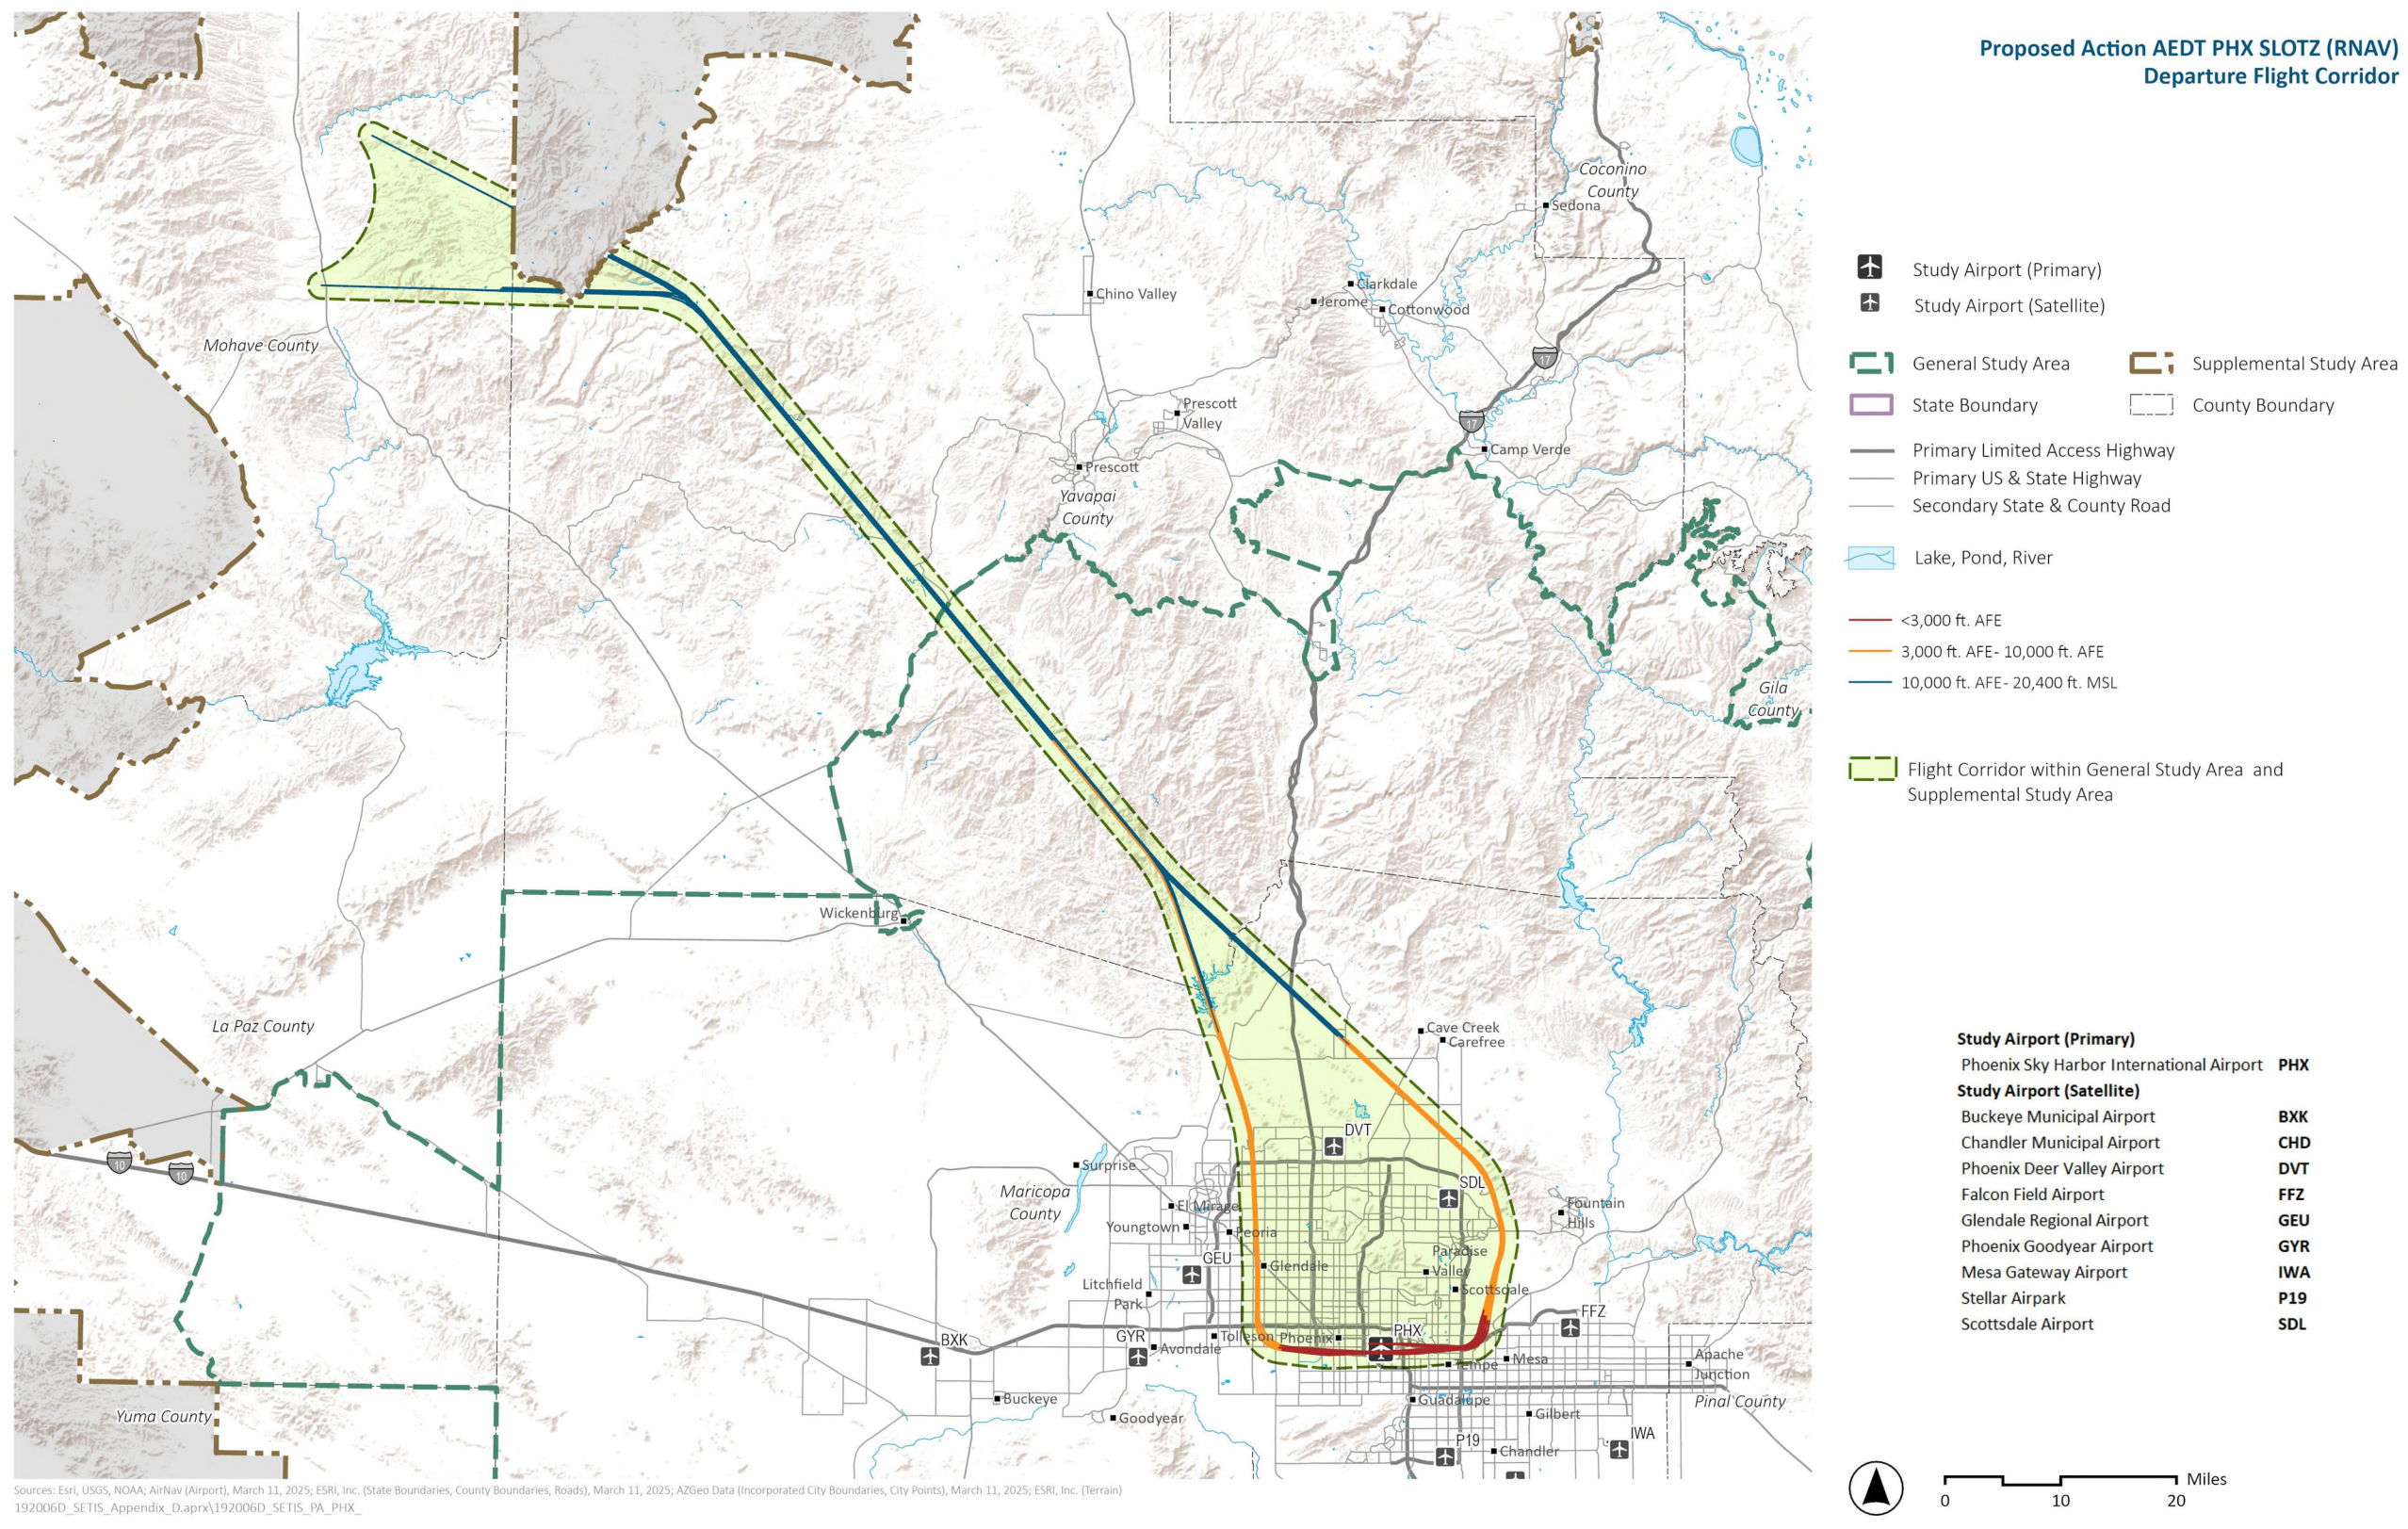

Exhibit I.1-19. Proposed Action AEDT PHX RZORT (RNAV) Departure Flight Corridor

Exhibit I.1-20. Proposed Action AEDT PHX SLOTZ (RNAV) Departure Flight Corridor

Exhibit I.1-21. Proposed Action AEDT PHX SNRIZ (RNAV) Departure Flight Corridor

Exhibit I.1-22. Proposed Action AEDT PHX SNWBD (RNAV) Departure Flight Corridor

Exhibit I.1-23. Proposed Action AEDT PHX SOHOT (RNAV) Departure Flight Corridor

Exhibit I.1-24. Proposed Action AEDT PHX Vector East Departure Flight Corridor

Exhibit I.1-25. Proposed Action AEDT PHX Vector North Departure Flight Corridor

Exhibit I.1-26. Proposed Action AEDT PHX Vector Northwest Departure Flight Corridor

Exhibit I.1-27. Proposed Action AEDT PHX Vector Southeast Departure Flight Corridor

Exhibit I.1-28. Proposed Action AEDT PHX VURDE (RNAV) Departure Flight Corridor

Exhibit I.1-29. Proposed Action AEDT PHX WHRSE (RNAV) Departure Flight Corridor

Exhibit I.1-30. Proposed Action AEDT Low Altitude RNAV Routes T-306 and T-327