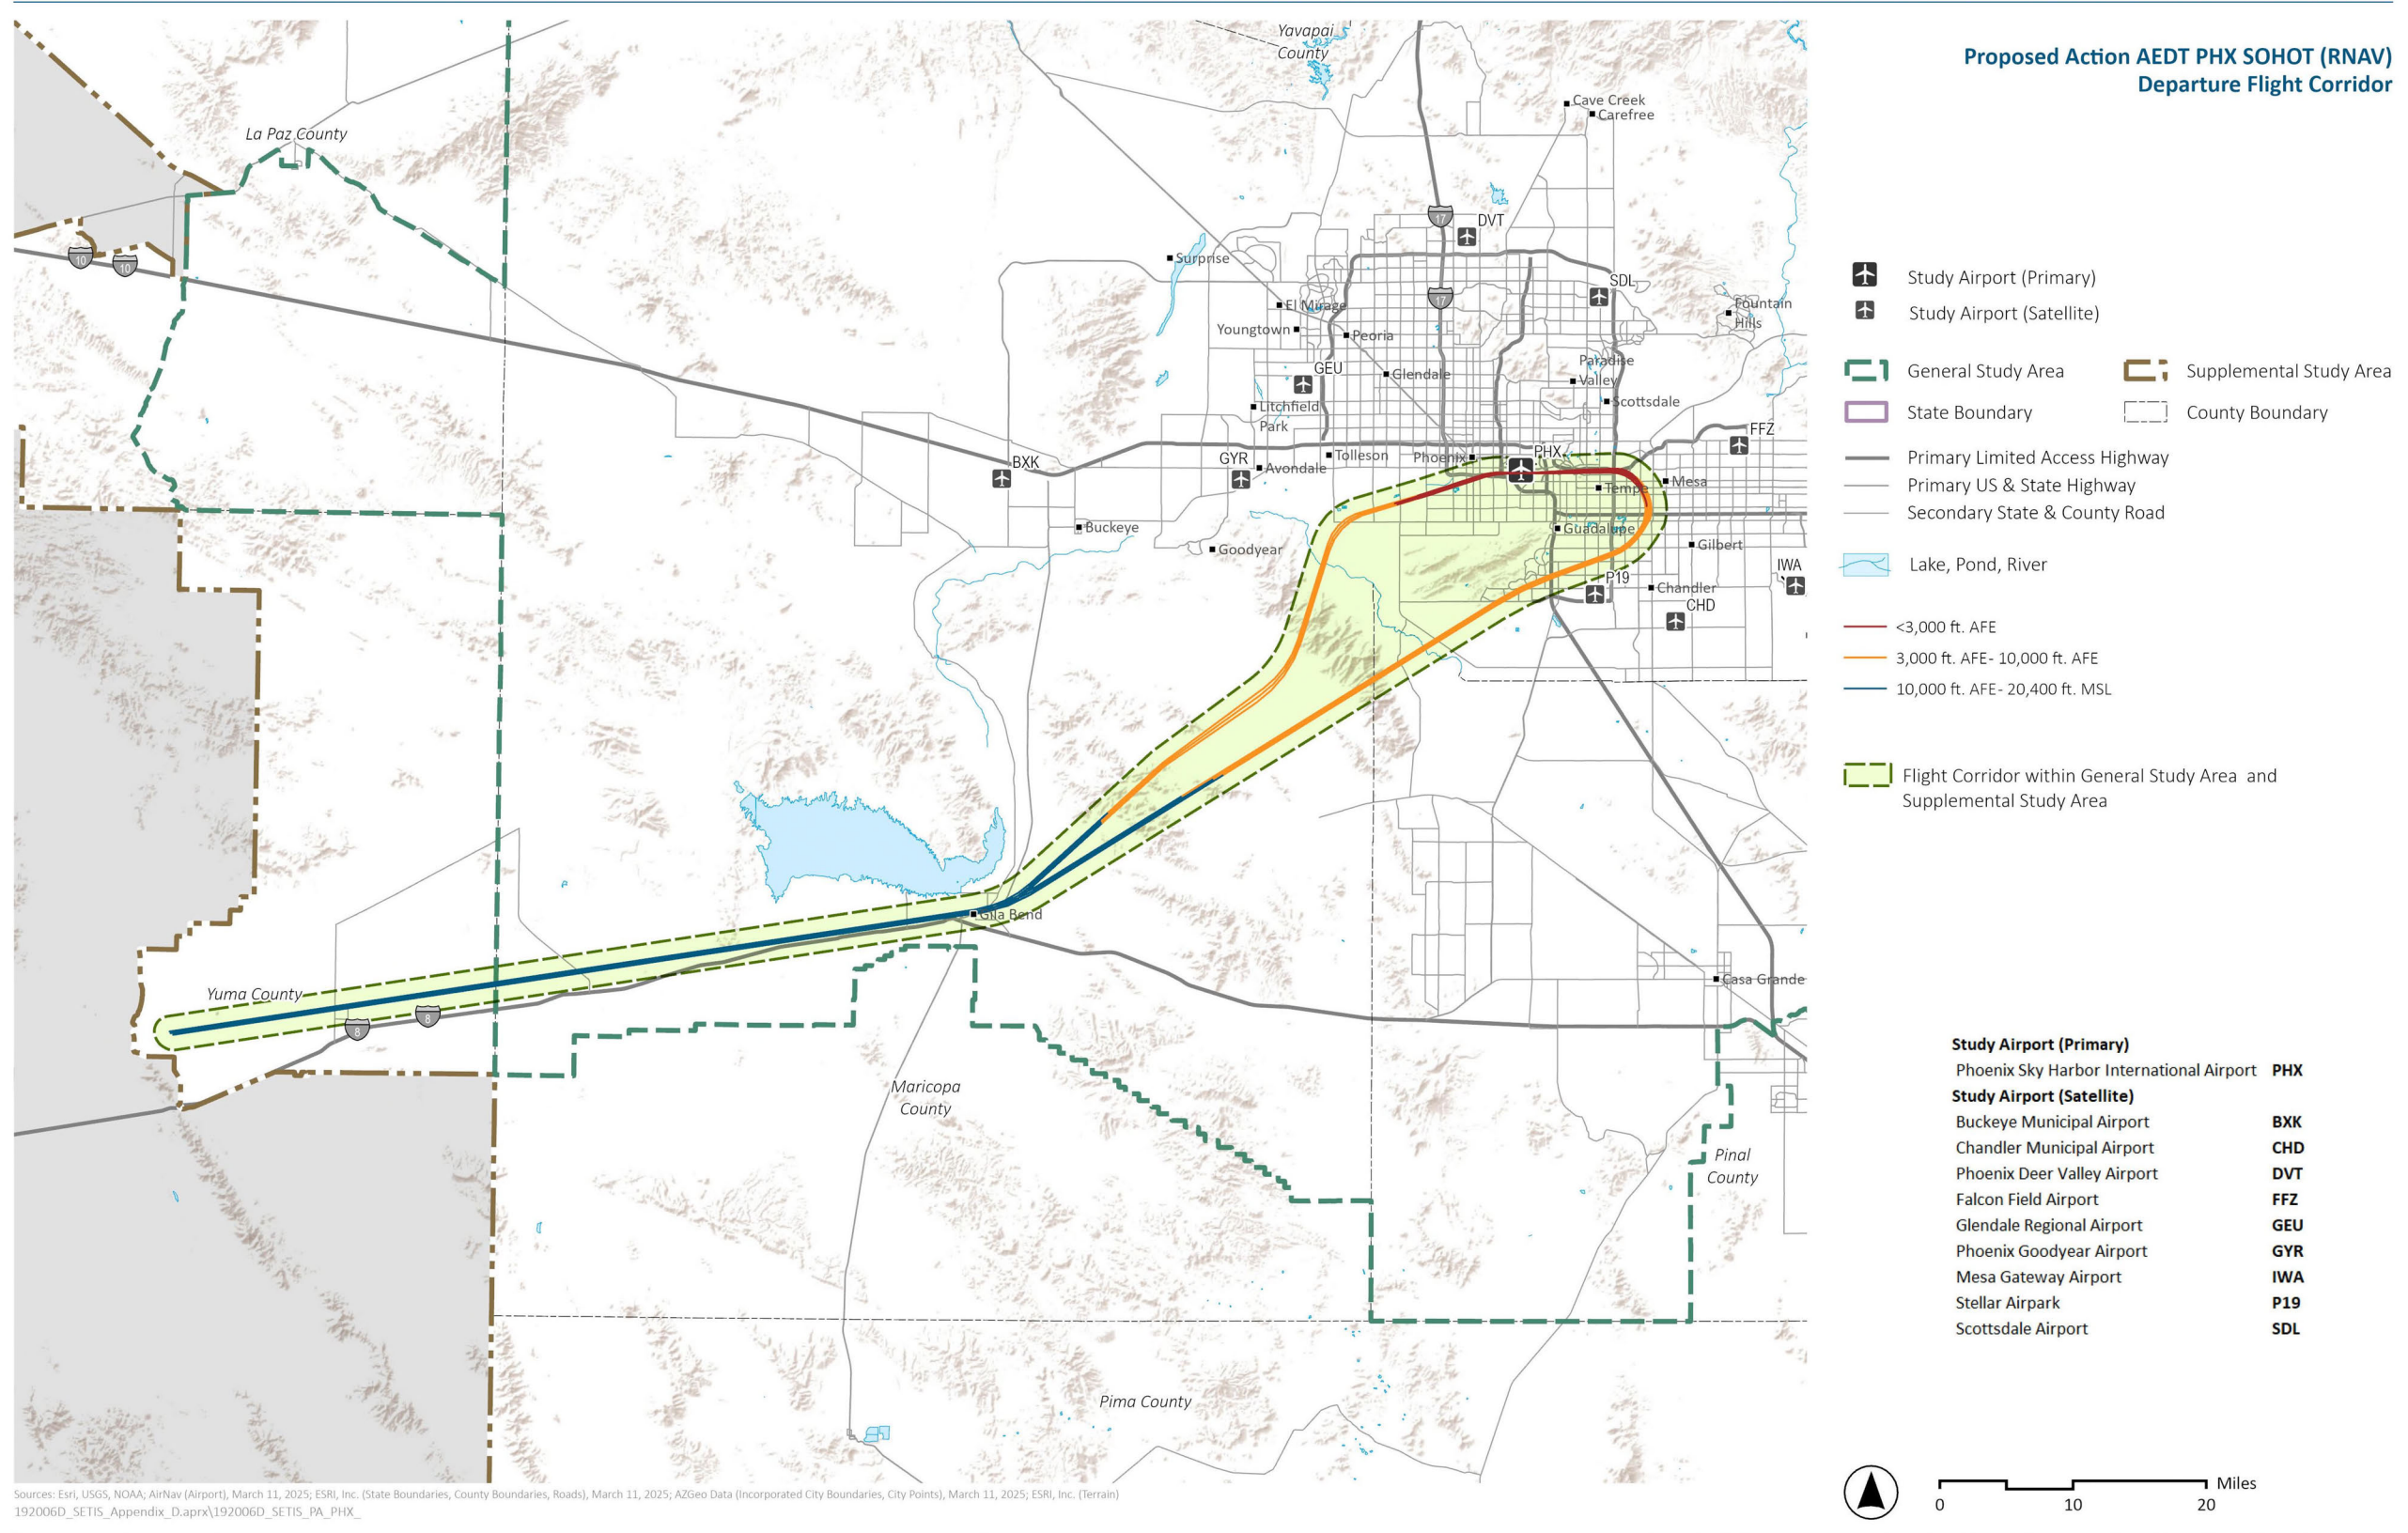

Exhibit I.1-19. Proposed Action AEDT PHX RZORT (RNAV) Departure Flight Corridor

Exhibit I.1-20. Proposed Action AEDT PHX SLOTZ (RNAV) Departure Flight Corridor

Exhibit I.1-21. Proposed Action AEDT PHX SNRIZ (RNAV) Departure Flight Corridor

Exhibit I.1-22. Proposed Action AEDT PHX SNWBD (RNAV) Departure Flight Corridor

Exhibit I.1-23. Proposed Action AEDT PHX SOHOT (RNAV) Departure Flight Corridor

Exhibit I.1-24. Proposed Action AEDT PHX Vector East Departure Flight Corridor

Exhibit I.1-25. Proposed Action AEDT PHX Vector North Departure Flight Corridor

Exhibit I.1-26. Proposed Action AEDT PHX Vector Northwest Departure Flight Corridor

Exhibit I.1-27. Proposed Action AEDT PHX Vector Southeast Departure Flight Corridor

Exhibit I.1-28. Proposed Action AEDT PHX VURDE (RNAV) Departure Flight Corridor

Exhibit I.1-29. Proposed Action AEDT PHX WHRSE (RNAV) Departure Flight Corridor

Exhibit I.1-30. Proposed Action AEDT Low Altitude RNAV Routes T-306 and T-327