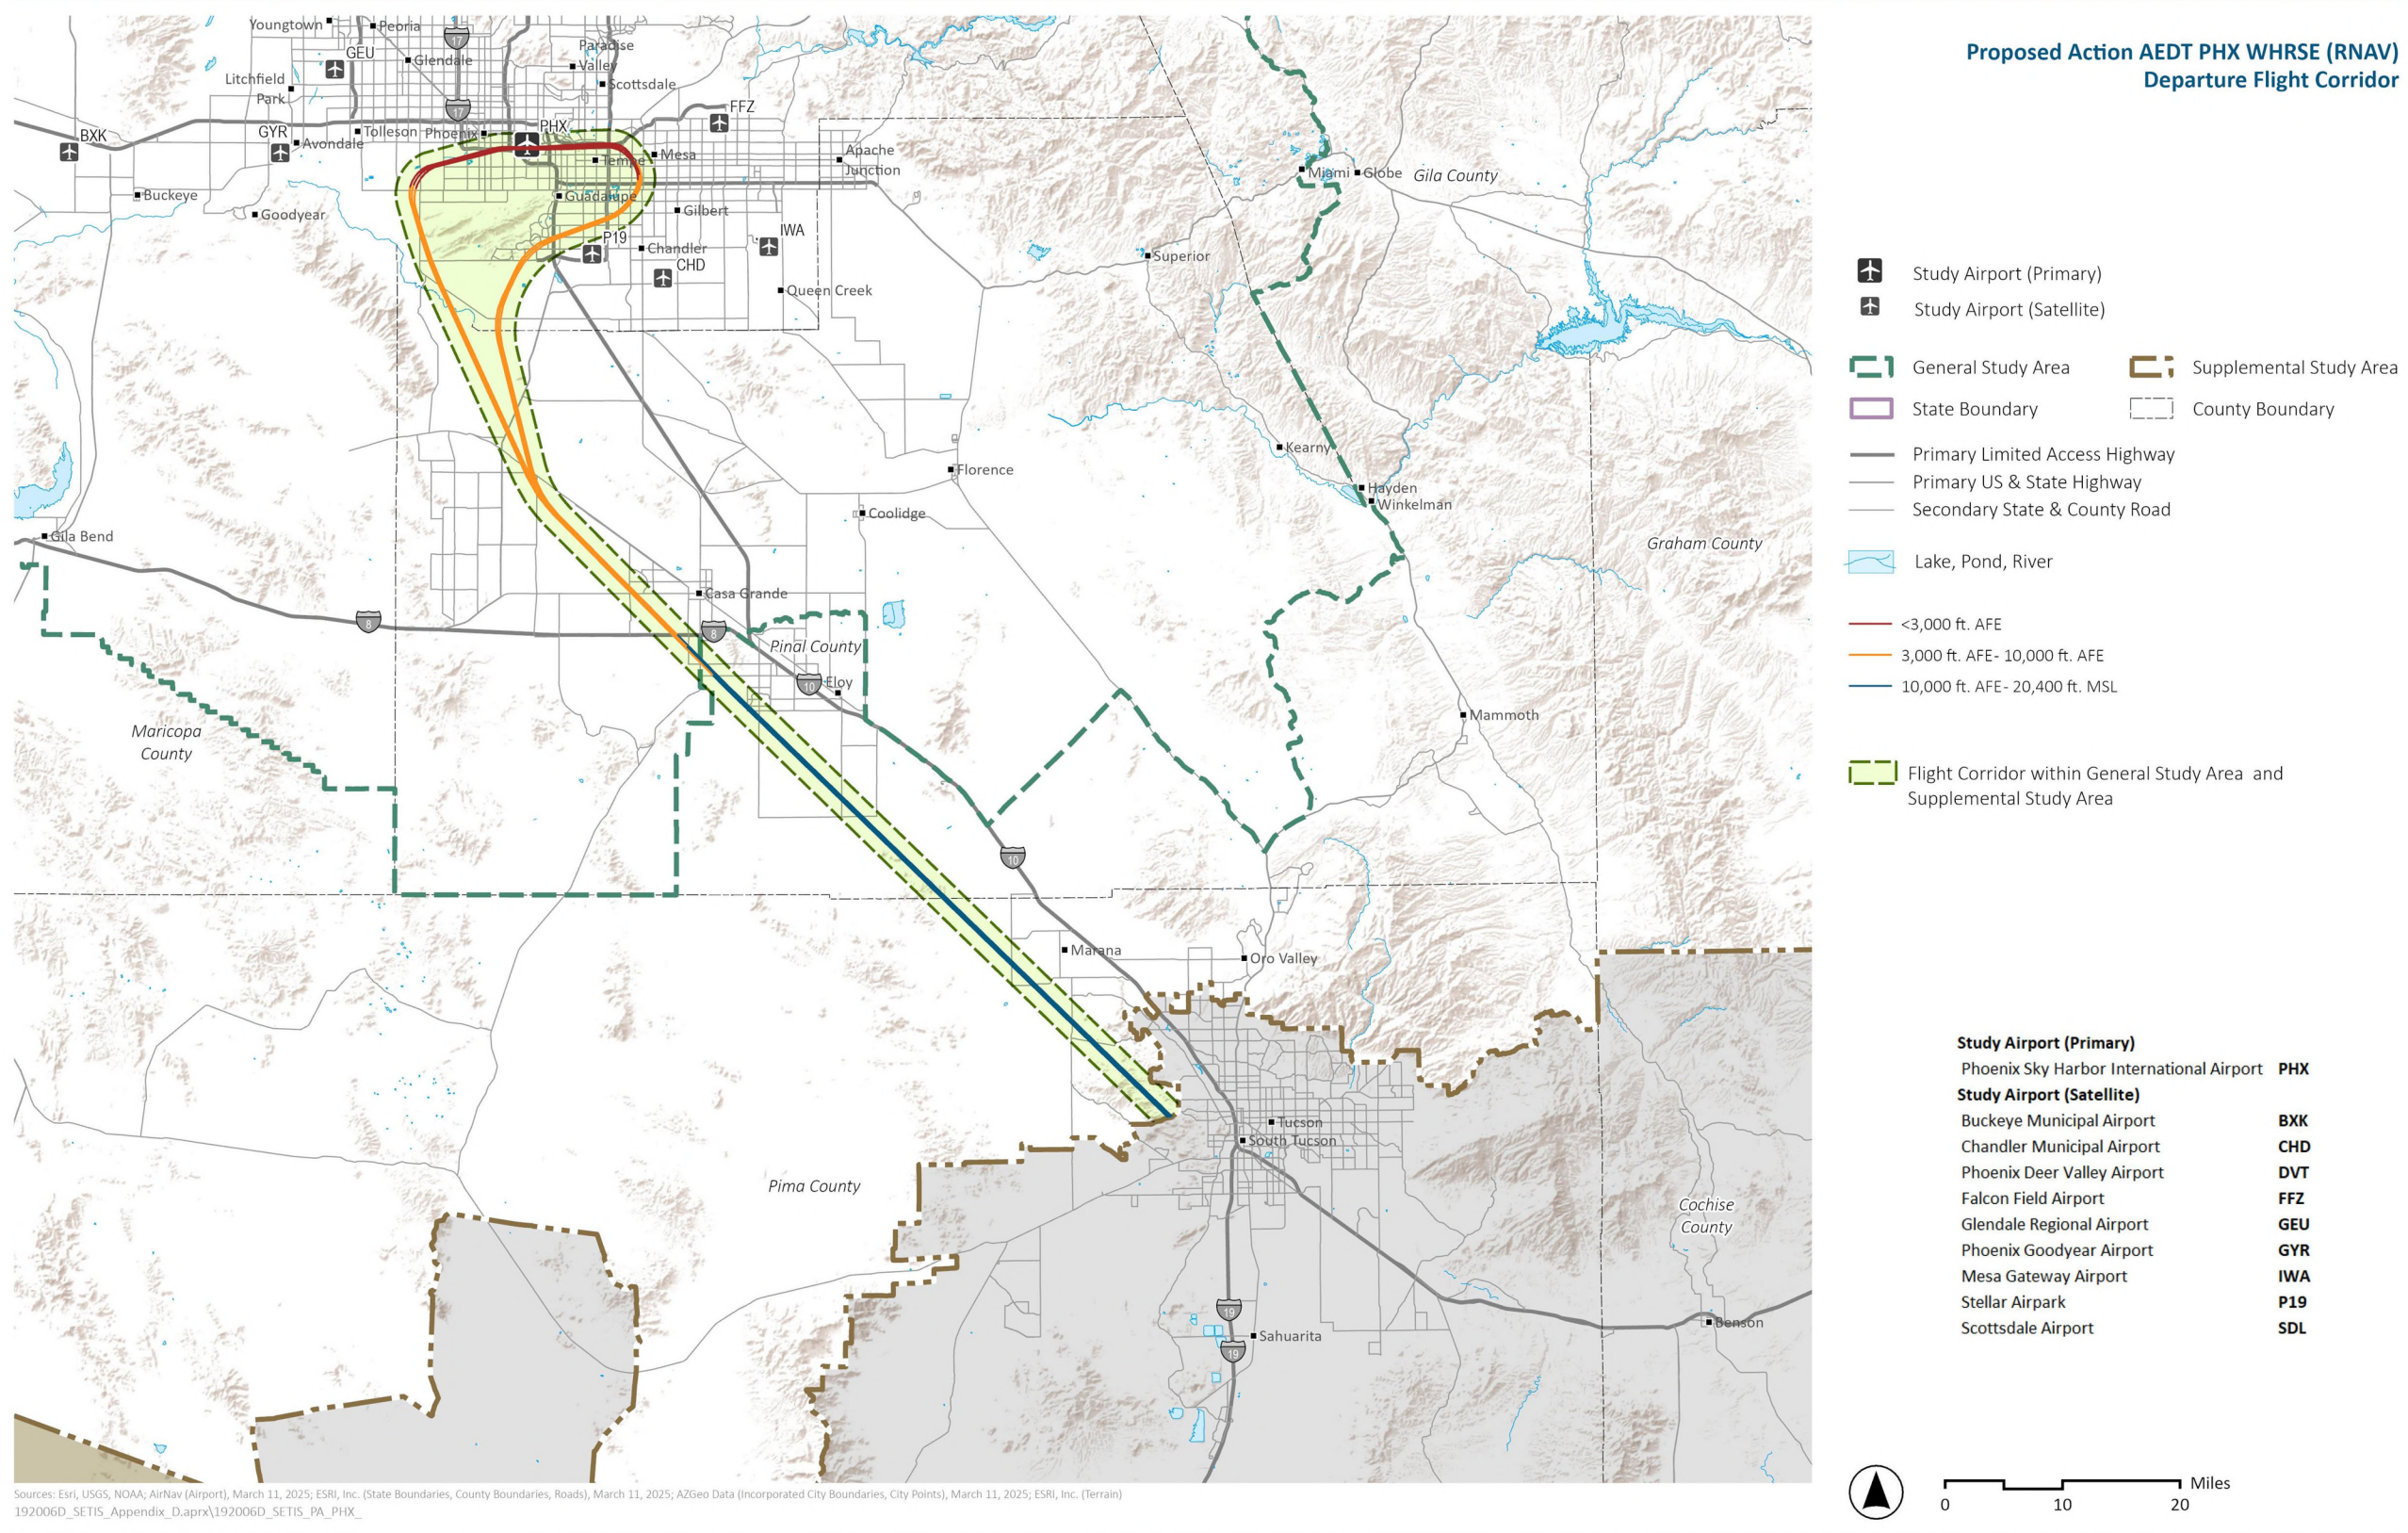

Exhibit I.1-19. Proposed Action AEDT PHX RZORT (RNAV) Departure Flight Corridor

Exhibit I.1-20. Proposed Action AEDT PHX SLOTZ (RNAV) Departure Flight Corridor

Exhibit I.1-21. Proposed Action AEDT PHX SNRIZ (RNAV) Departure Flight Corridor

Exhibit I.1-22. Proposed Action AEDT PHX SNWBD (RNAV) Departure Flight Corridor

Exhibit I.1-23. Proposed Action AEDT PHX SOHOT (RNAV) Departure Flight Corridor

Exhibit I.1-24. Proposed Action AEDT PHX Vector East Departure Flight Corridor

Exhibit I.1-25. Proposed Action AEDT PHX Vector North Departure Flight Corridor

Exhibit I.1-26. Proposed Action AEDT PHX Vector Northwest Departure Flight Corridor

Exhibit I.1-27. Proposed Action AEDT PHX Vector Southeast Departure Flight Corridor

Exhibit I.1-28. Proposed Action AEDT PHX VURDE (RNAV) Departure Flight Corridor

Exhibit I.1-29. Proposed Action AEDT PHX WHRSE (RNAV) Departure Flight Corridor

Exhibit I.1-30. Proposed Action AEDT Low Altitude RNAV Routes T-306 and T-327