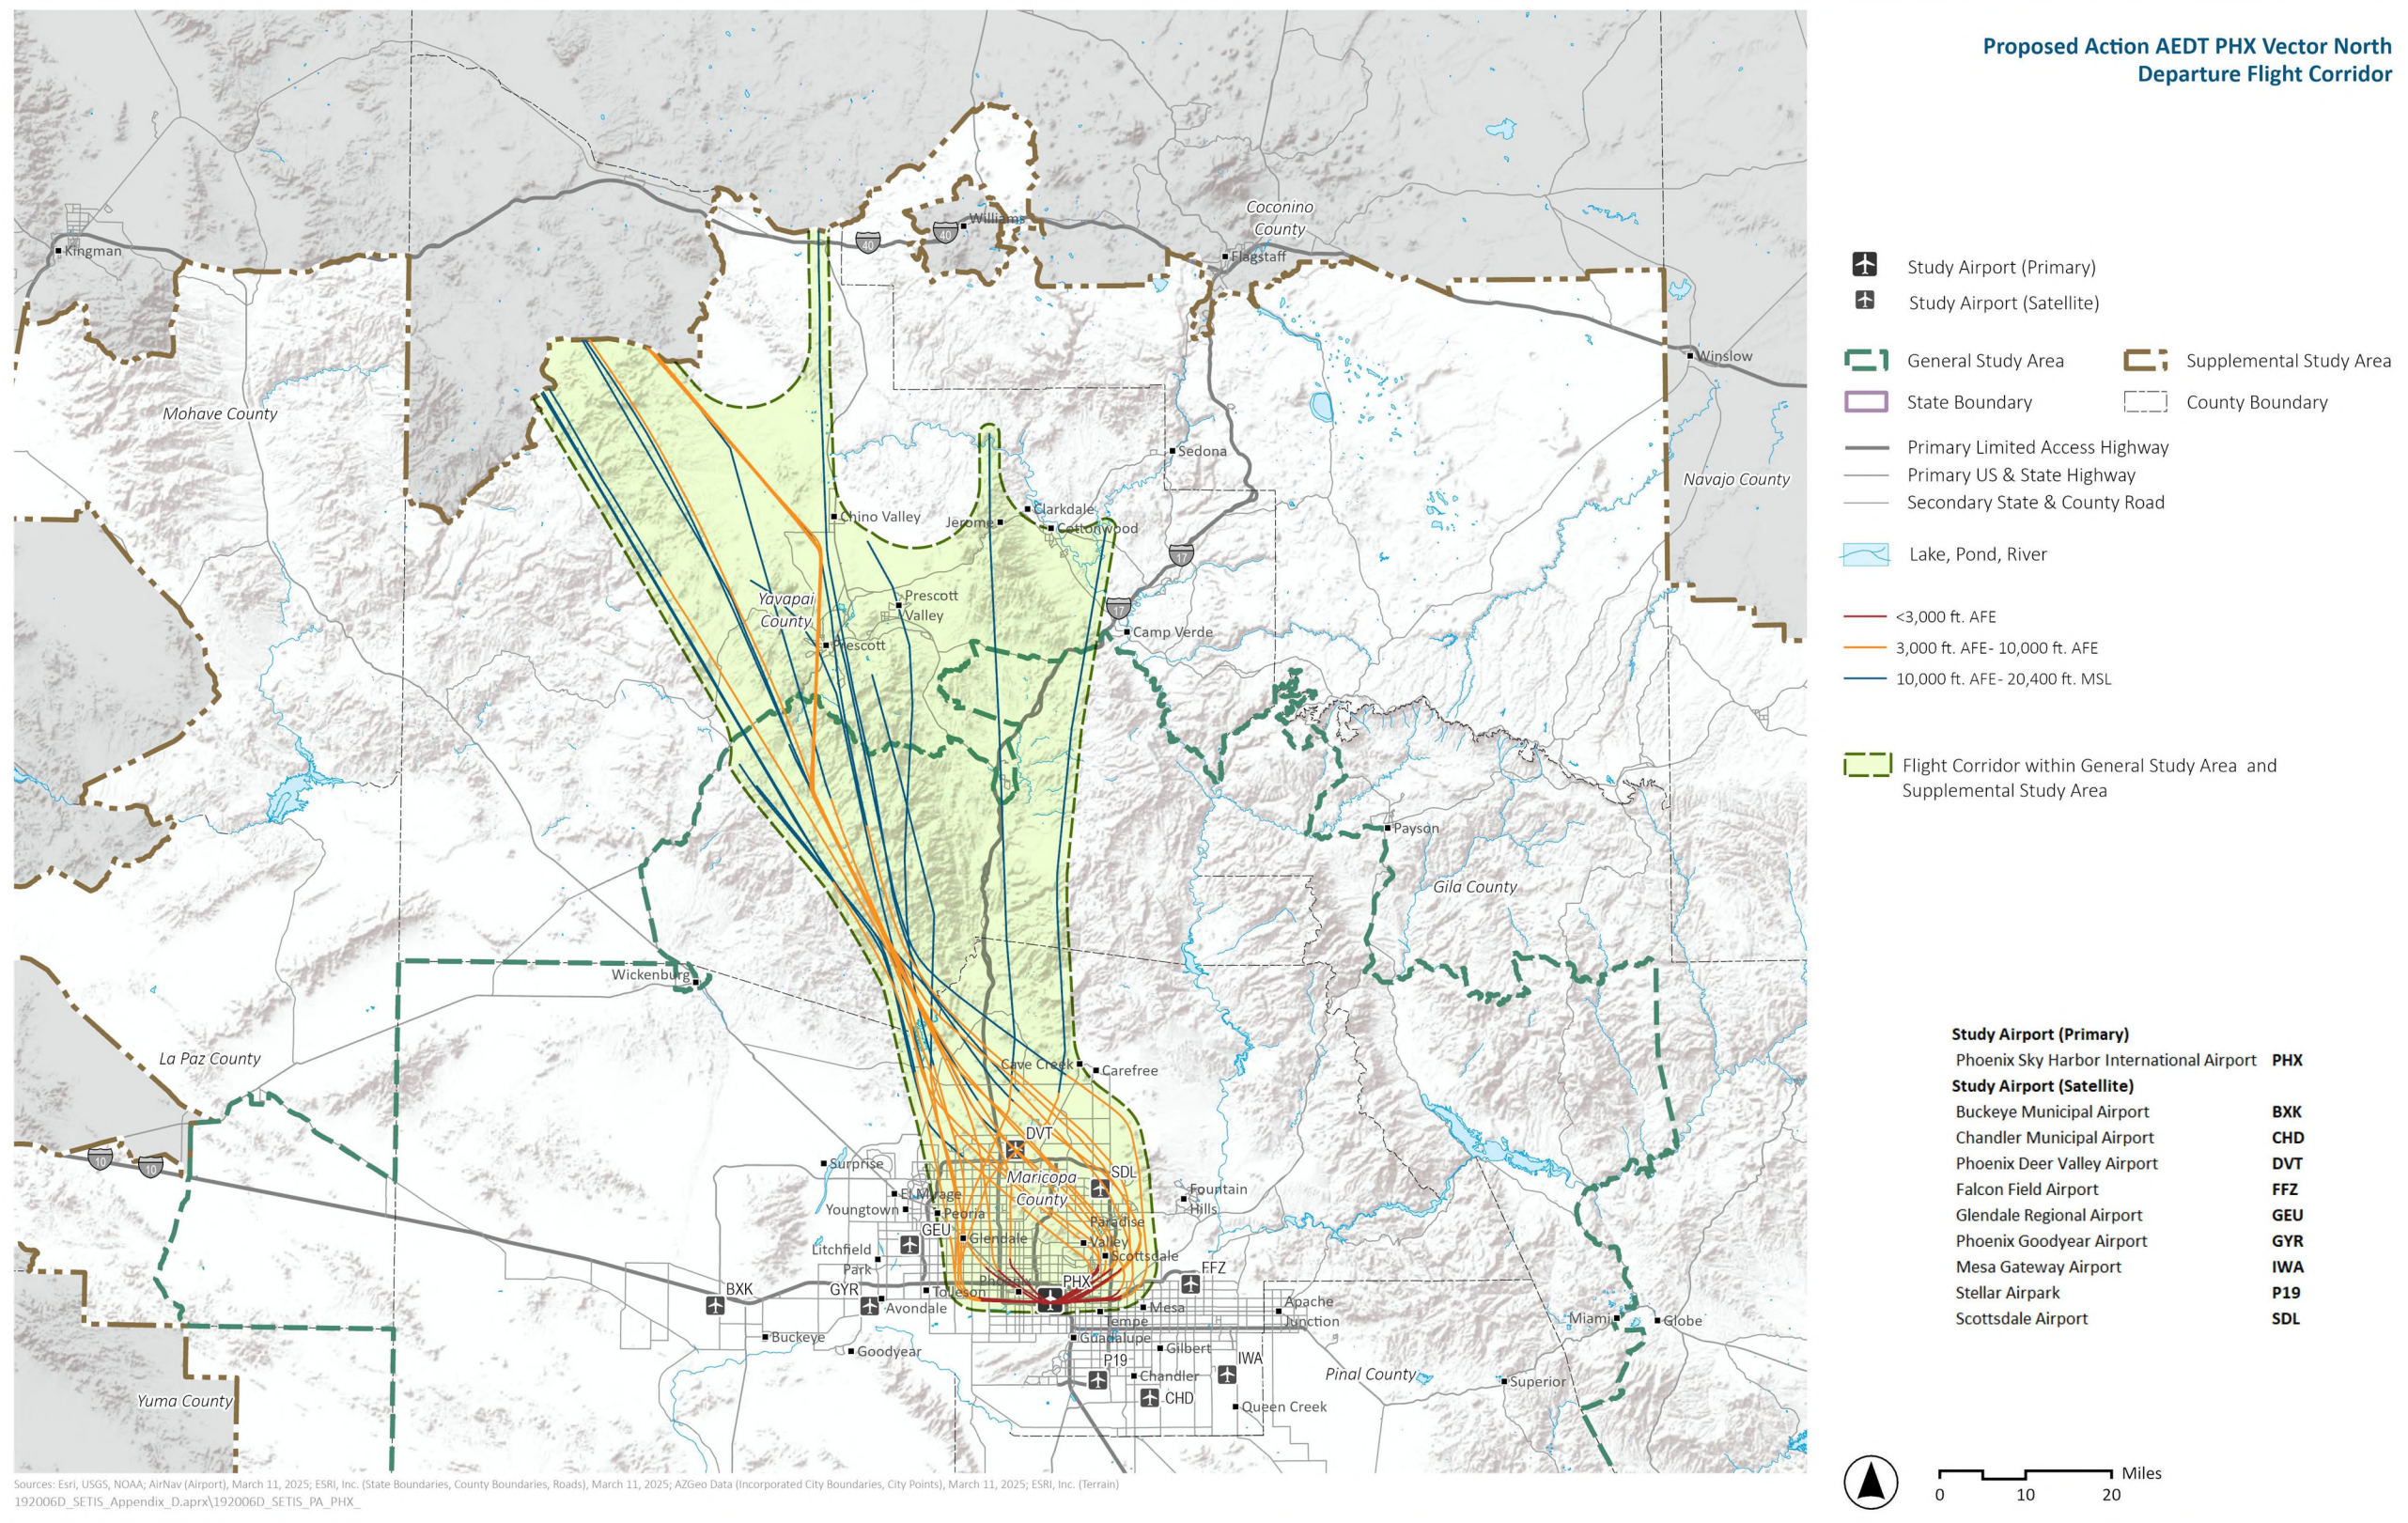

Exhibit I.1-19. Proposed Action AEDT PHX RZORT (RNAV) Departure Flight Corridor

Exhibit I.1-20. Proposed Action AEDT PHX SLOTZ (RNAV) Departure Flight Corridor

Exhibit I.1-21. Proposed Action AEDT PHX SNRIZ (RNAV) Departure Flight Corridor

Exhibit I.1-22. Proposed Action AEDT PHX SNWBD (RNAV) Departure Flight Corridor

Exhibit I.1-23. Proposed Action AEDT PHX SOHOT (RNAV) Departure Flight Corridor

Exhibit I.1-24. Proposed Action AEDT PHX Vector East Departure Flight Corridor

Exhibit I.1-25. Proposed Action AEDT PHX Vector North Departure Flight Corridor

Exhibit I.1-26. Proposed Action AEDT PHX Vector Northwest Departure Flight Corridor

Exhibit I.1-27. Proposed Action AEDT PHX Vector Southeast Departure Flight Corridor

Exhibit I.1-28. Proposed Action AEDT PHX VURDE (RNAV) Departure Flight Corridor

Exhibit I.1-29. Proposed Action AEDT PHX WHRSE (RNAV) Departure Flight Corridor

Exhibit I.1-30. Proposed Action AEDT Low Altitude RNAV Routes T-306 and T-327