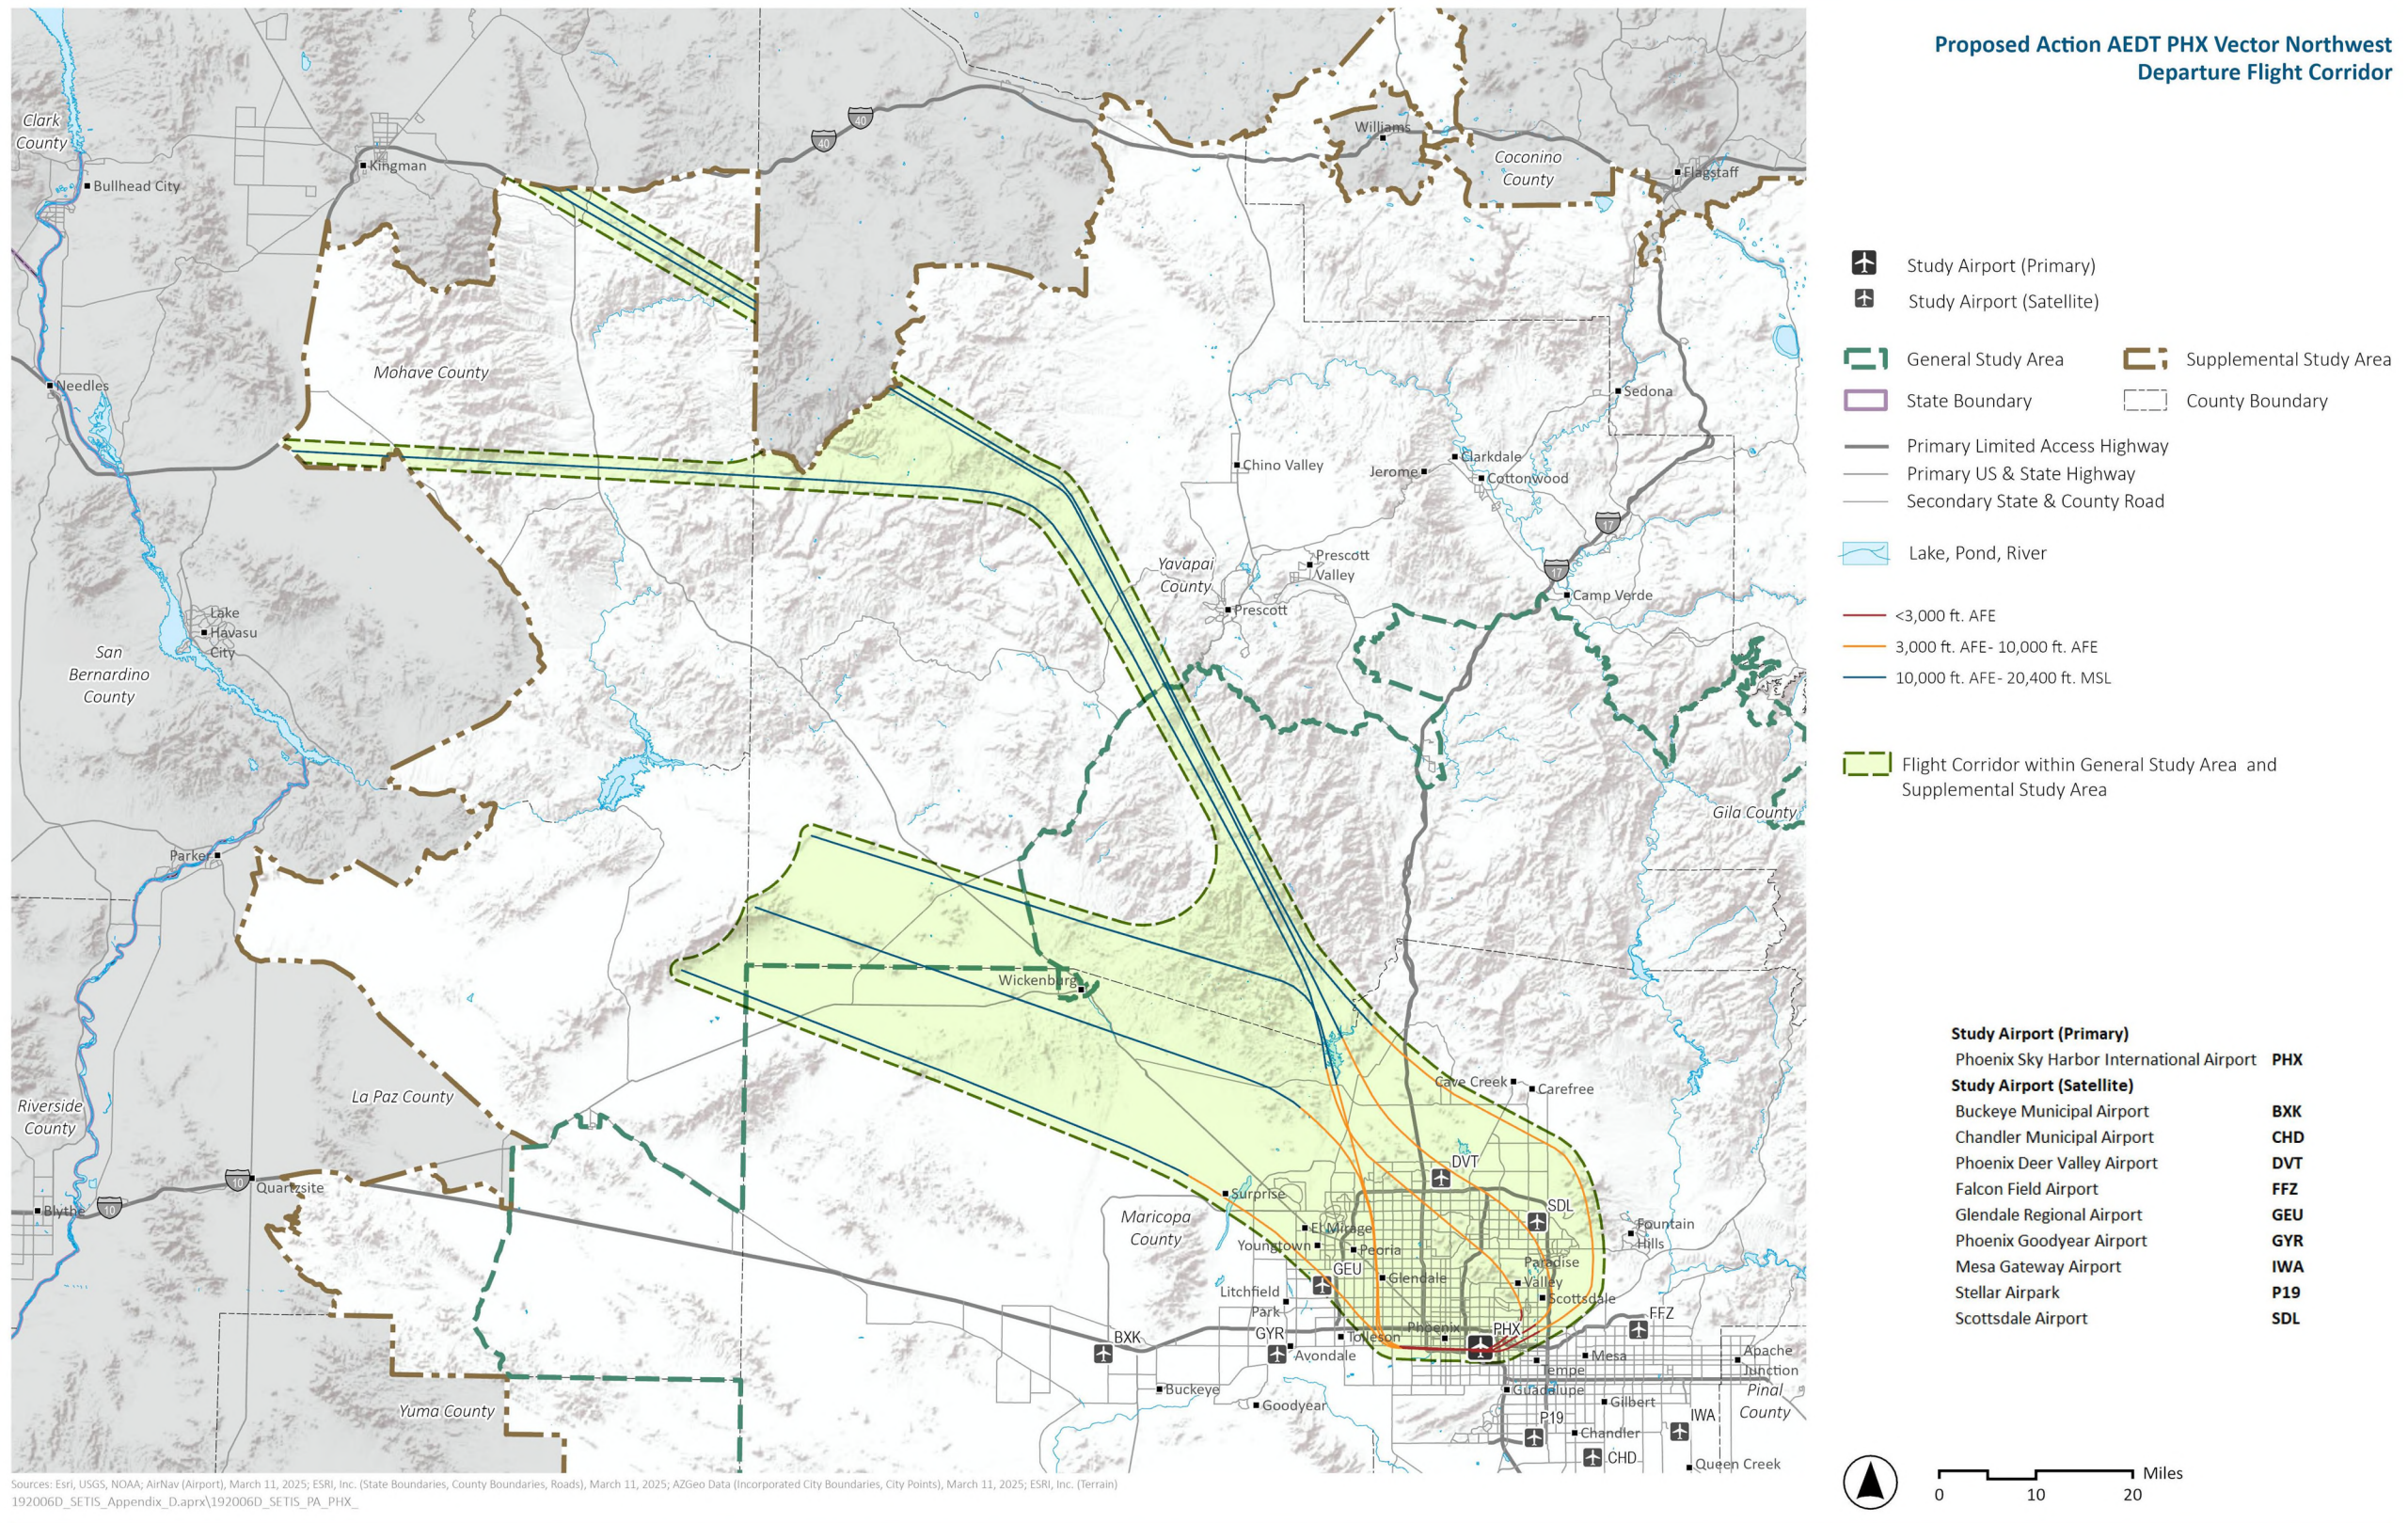

Exhibit I.1-19. Proposed Action AEDT PHX RZORT (RNAV) Departure Flight Corridor

Exhibit I.1-20. Proposed Action AEDT PHX SLOTZ (RNAV) Departure Flight Corridor

Exhibit I.1-21. Proposed Action AEDT PHX SNRIZ (RNAV) Departure Flight Corridor

Exhibit I.1-22. Proposed Action AEDT PHX SNWBD (RNAV) Departure Flight Corridor

Exhibit I.1-23. Proposed Action AEDT PHX SOHOT (RNAV) Departure Flight Corridor

Exhibit I.1-24. Proposed Action AEDT PHX Vector East Departure Flight Corridor

Exhibit I.1-25. Proposed Action AEDT PHX Vector North Departure Flight Corridor

Exhibit I.1-26. Proposed Action AEDT PHX Vector Northwest Departure Flight Corridor

Exhibit I.1-27. Proposed Action AEDT PHX Vector Southeast Departure Flight Corridor

Exhibit I.1-28. Proposed Action AEDT PHX VURDE (RNAV) Departure Flight Corridor

Exhibit I.1-29. Proposed Action AEDT PHX WHRSE (RNAV) Departure Flight Corridor

Exhibit I.1-30. Proposed Action AEDT Low Altitude RNAV Routes T-306 and T-327