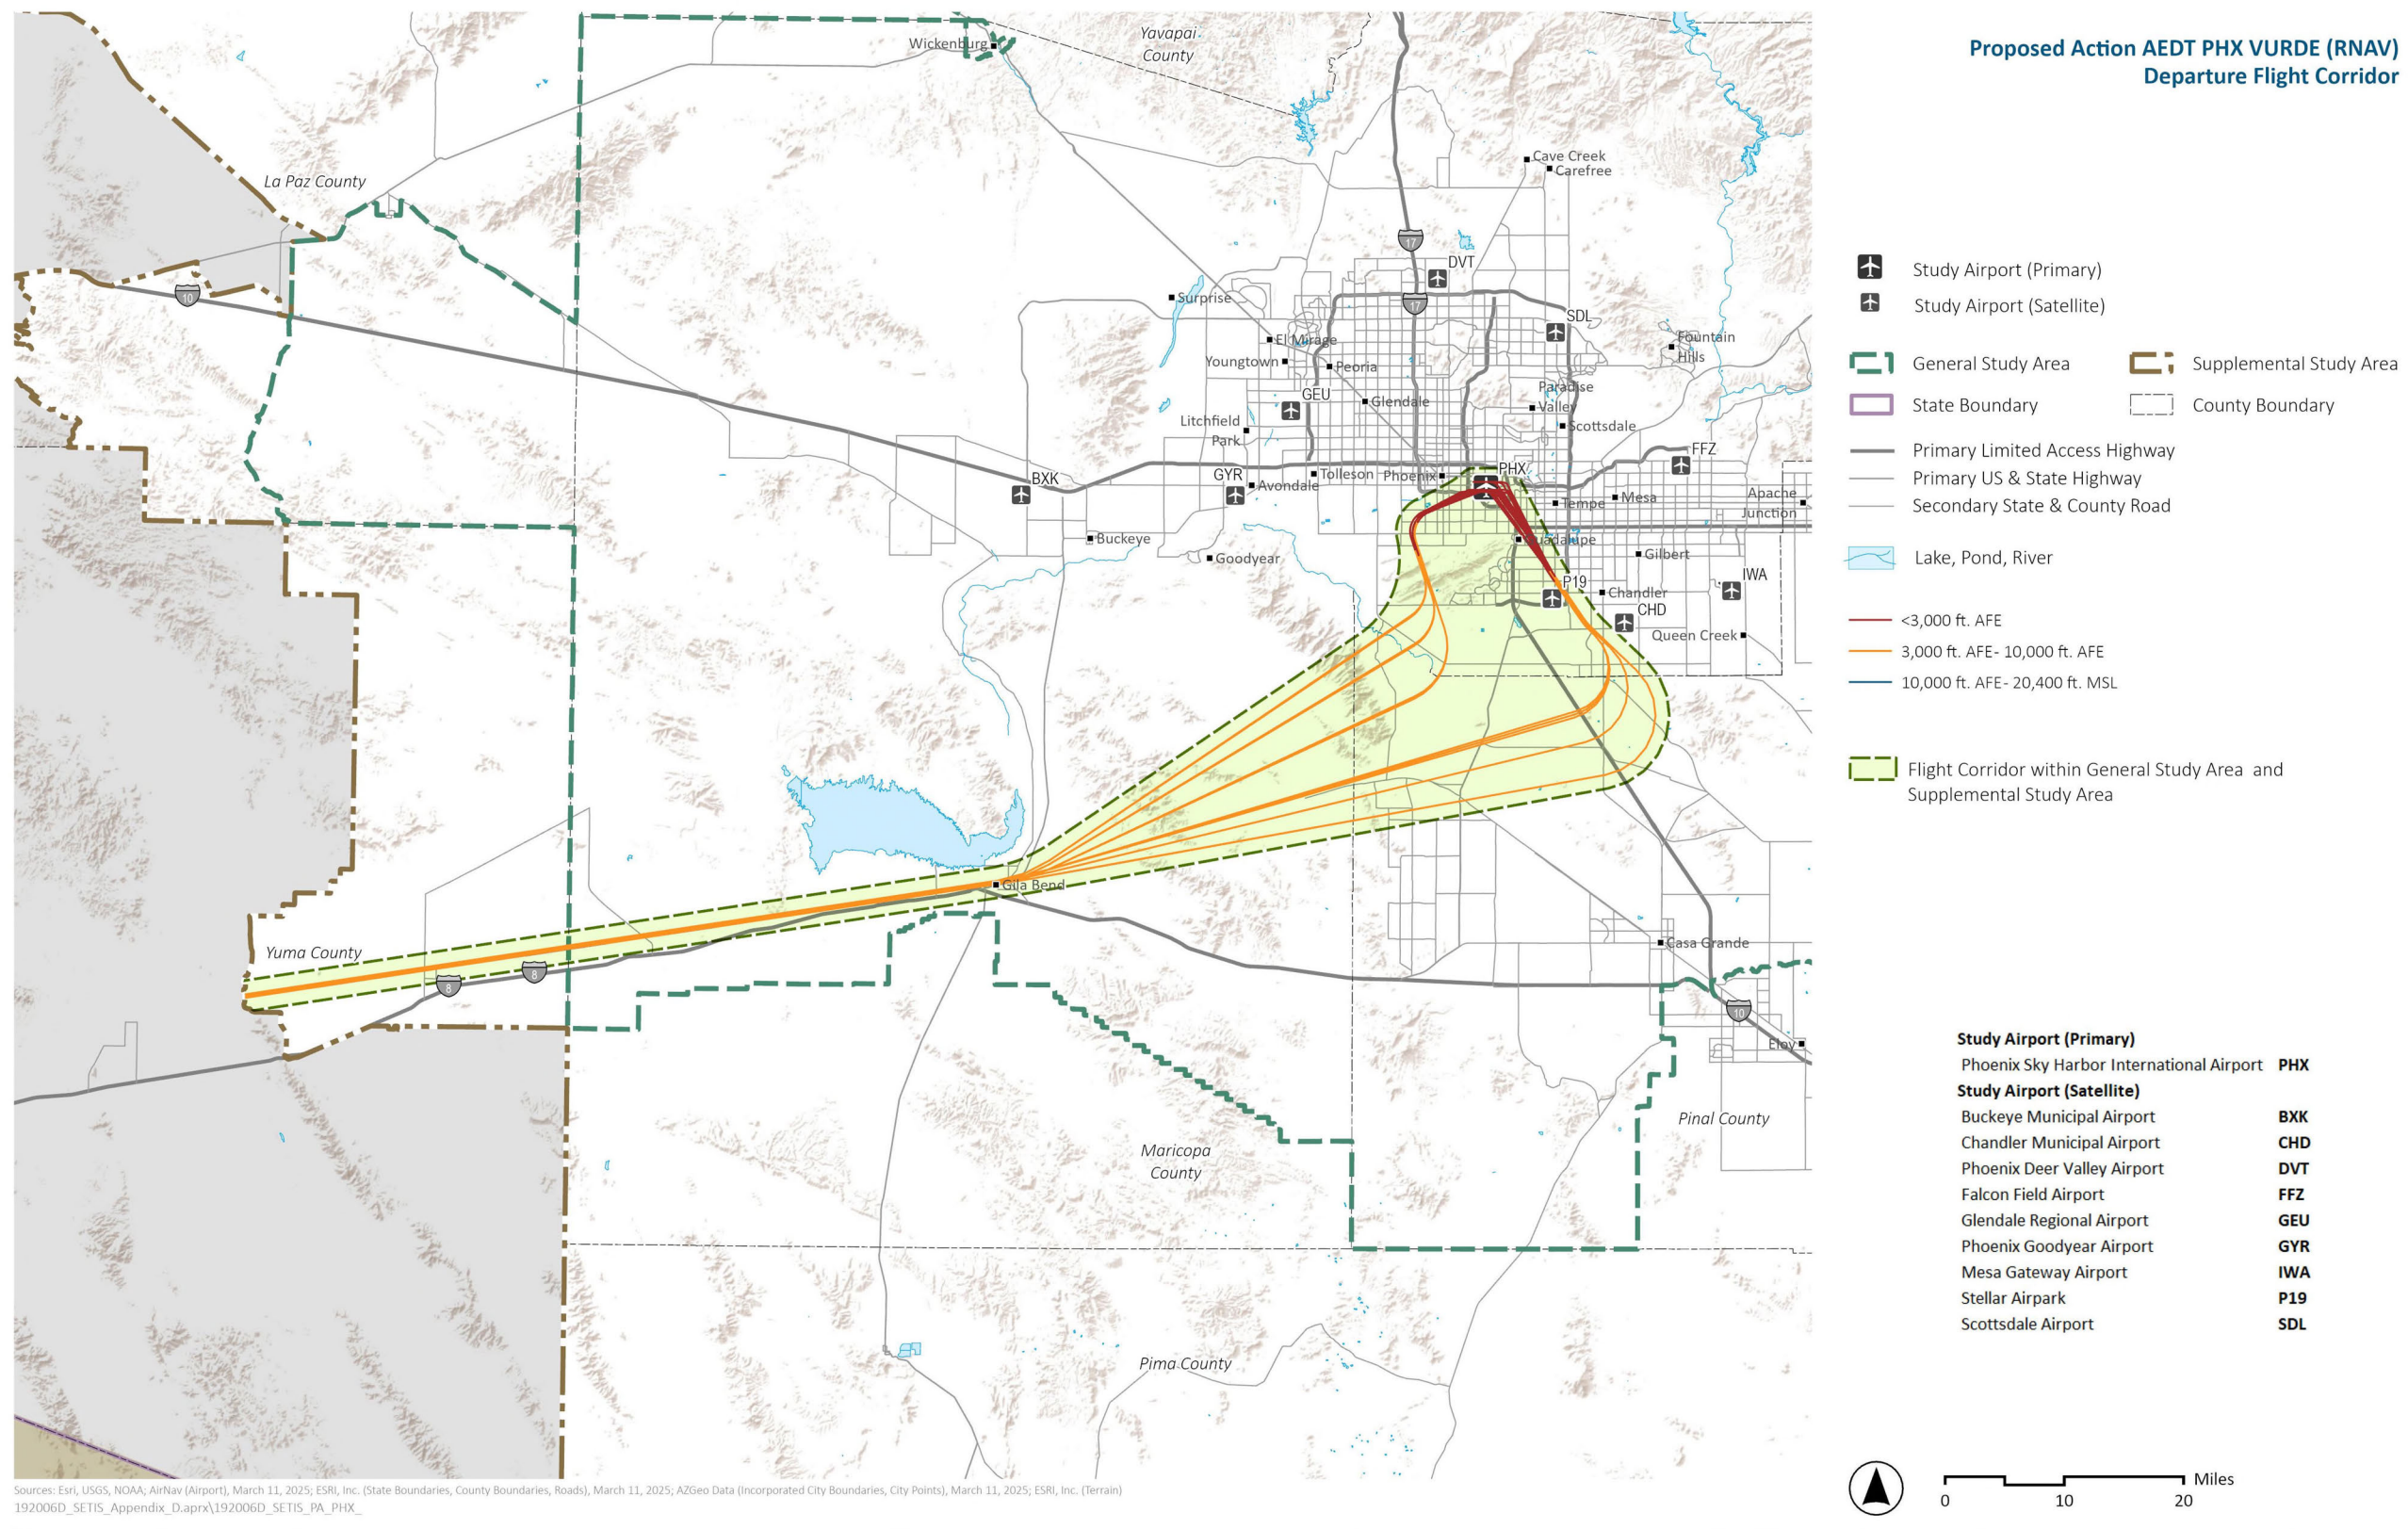

Exhibit I.1-19. Proposed Action AEDT PHX RZORT (RNAV) Departure Flight Corridor

Exhibit I.1-20. Proposed Action AEDT PHX SLOTZ (RNAV) Departure Flight Corridor

Exhibit I.1-21. Proposed Action AEDT PHX SNRIZ (RNAV) Departure Flight Corridor

Exhibit I.1-22. Proposed Action AEDT PHX SNWBD (RNAV) Departure Flight Corridor

Exhibit I.1-23. Proposed Action AEDT PHX SOHOT (RNAV) Departure Flight Corridor

Exhibit I.1-24. Proposed Action AEDT PHX Vector East Departure Flight Corridor

Exhibit I.1-25. Proposed Action AEDT PHX Vector North Departure Flight Corridor

Exhibit I.1-26. Proposed Action AEDT PHX Vector Northwest Departure Flight Corridor

Exhibit I.1-27. Proposed Action AEDT PHX Vector Southeast Departure Flight Corridor

Exhibit I.1-28. Proposed Action AEDT PHX VURDE (RNAV) Departure Flight Corridor

Exhibit I.1-29. Proposed Action AEDT PHX WHRSE (RNAV) Departure Flight Corridor

Exhibit I.1-30. Proposed Action AEDT Low Altitude RNAV Routes T-306 and T-327