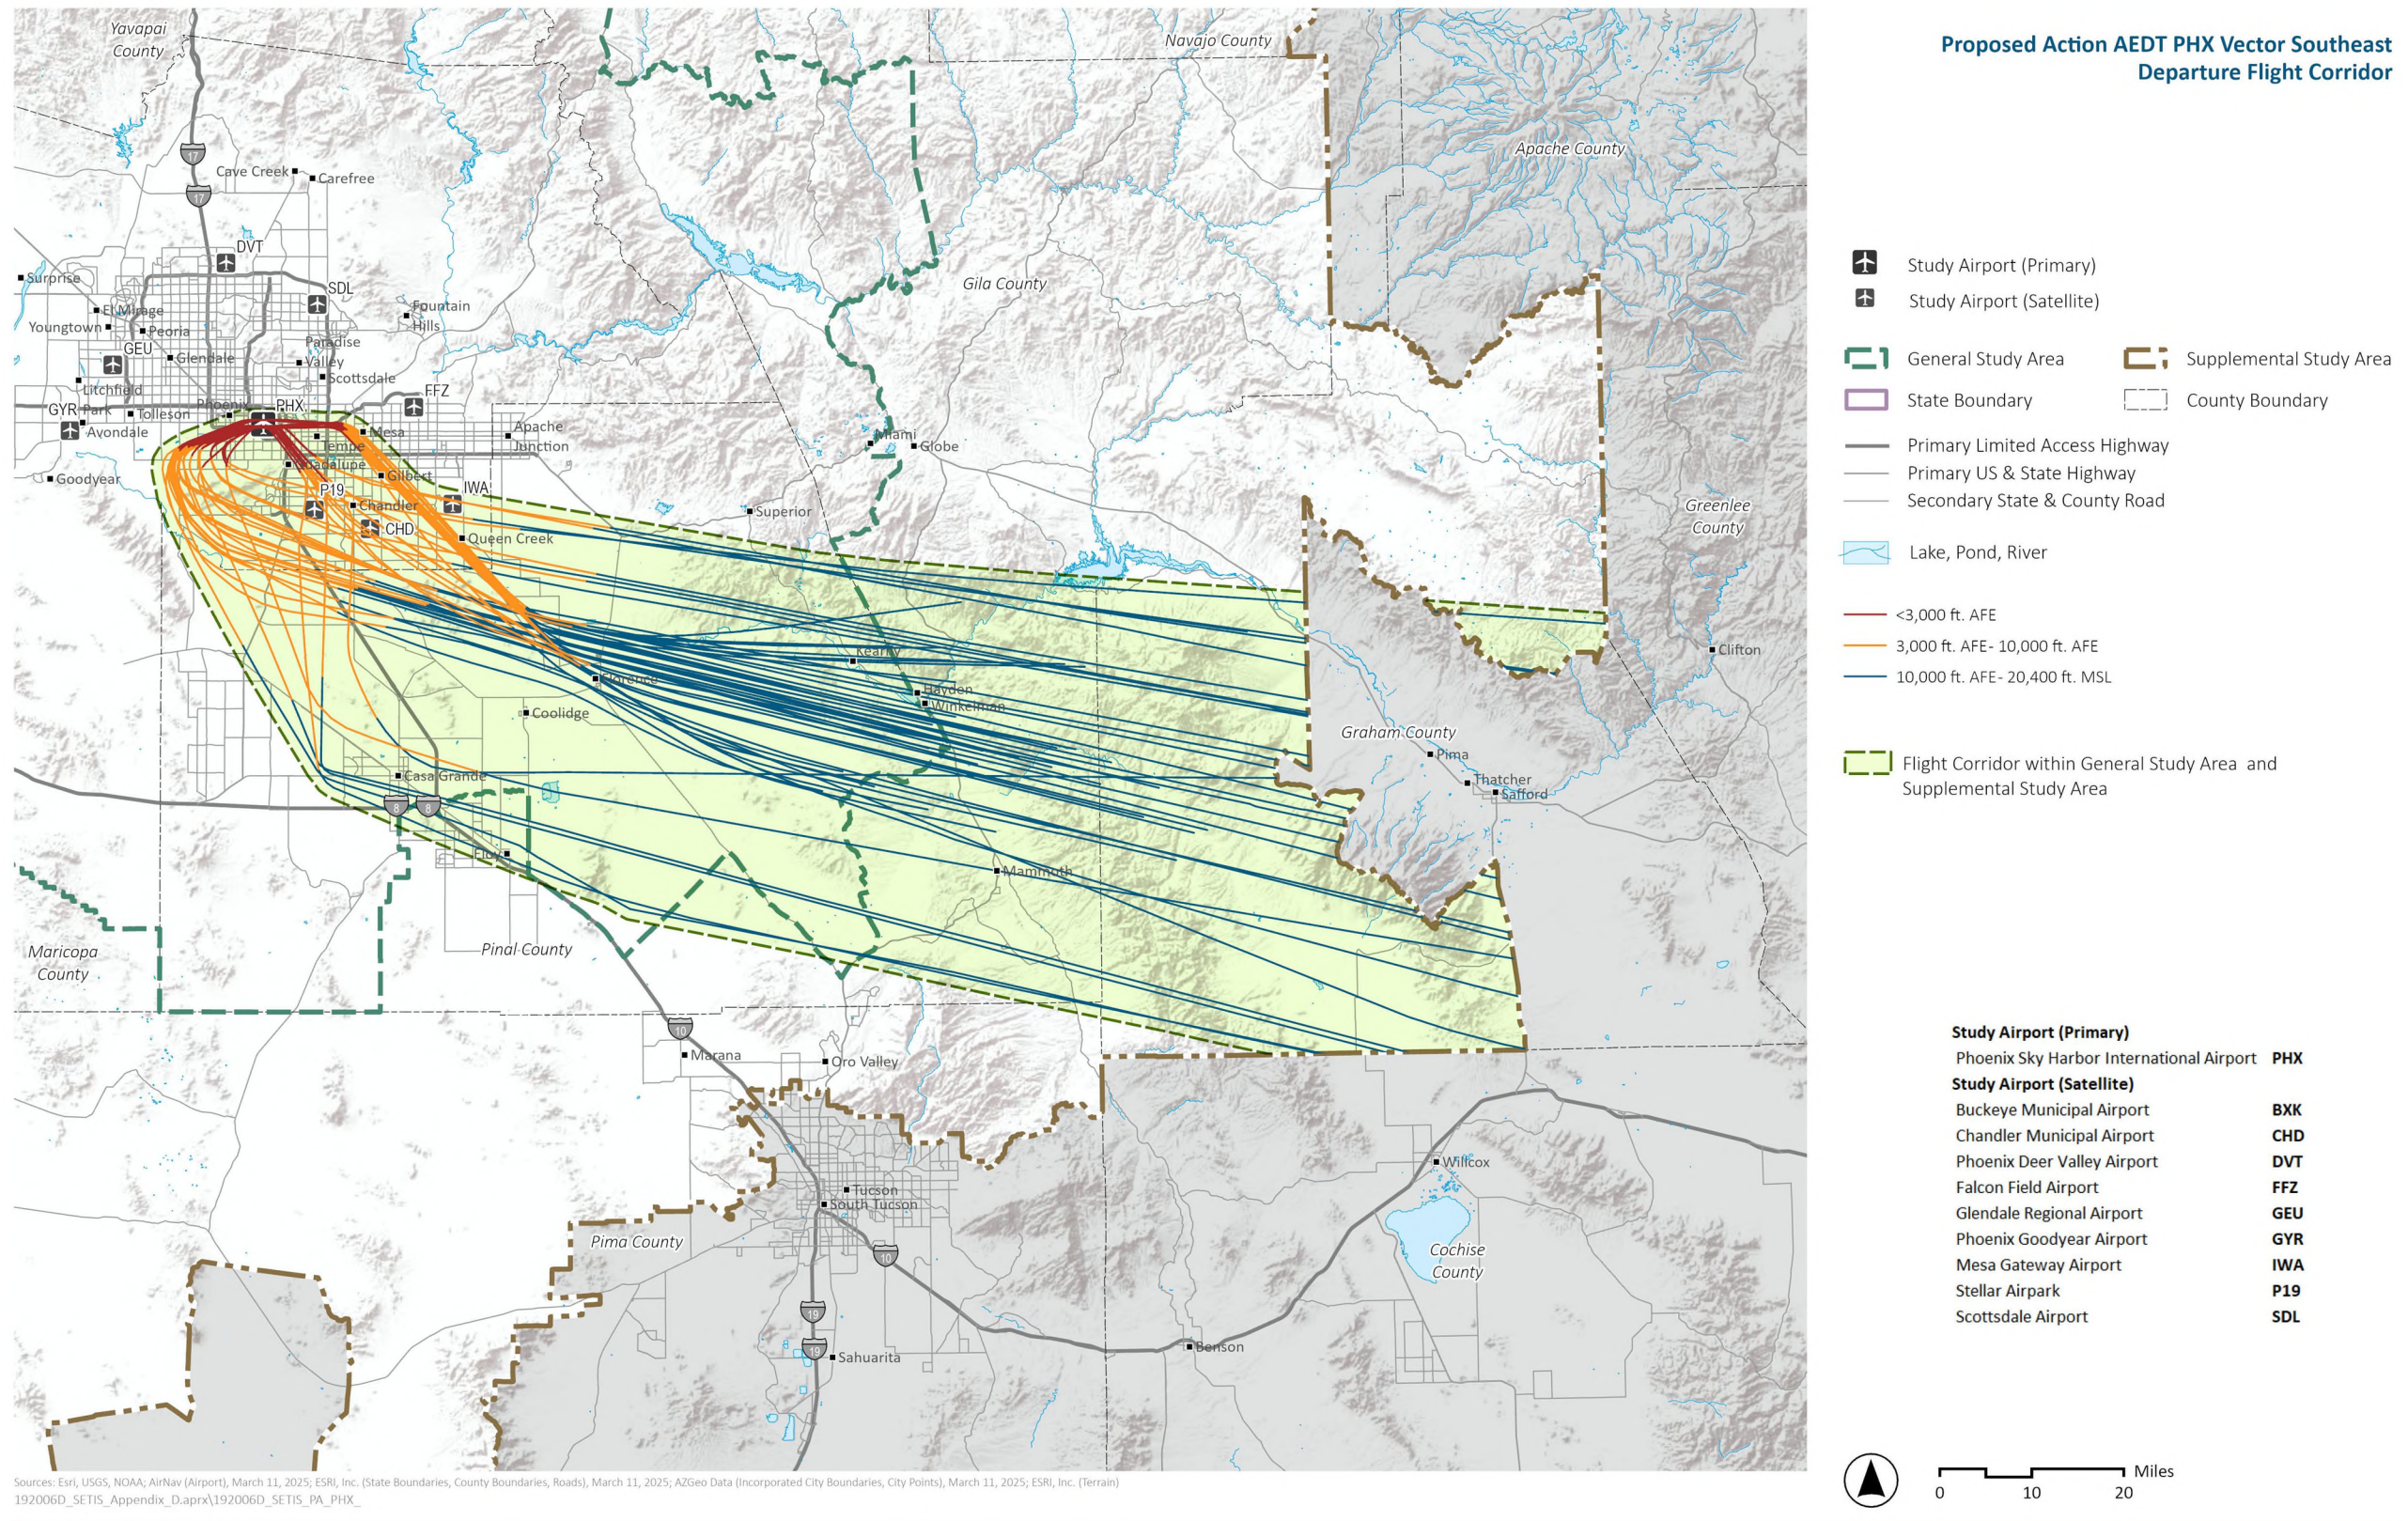

Exhibit I.1-19. Proposed Action AEDT PHX RZORT (RNAV) Departure Flight Corridor

Exhibit I.1-20. Proposed Action AEDT PHX SLOTZ (RNAV) Departure Flight Corridor

Exhibit I.1-21. Proposed Action AEDT PHX SNRIZ (RNAV) Departure Flight Corridor

Exhibit I.1-22. Proposed Action AEDT PHX SNWBD (RNAV) Departure Flight Corridor

Exhibit I.1-23. Proposed Action AEDT PHX SOHOT (RNAV) Departure Flight Corridor

Exhibit I.1-24. Proposed Action AEDT PHX Vector East Departure Flight Corridor

Exhibit I.1-25. Proposed Action AEDT PHX Vector North Departure Flight Corridor

Exhibit I.1-26. Proposed Action AEDT PHX Vector Northwest Departure Flight Corridor

Exhibit I.1-27. Proposed Action AEDT PHX Vector Southeast Departure Flight Corridor

Exhibit I.1-28. Proposed Action AEDT PHX VURDE (RNAV) Departure Flight Corridor

Exhibit I.1-29. Proposed Action AEDT PHX WHRSE (RNAV) Departure Flight Corridor

Exhibit I.1-30. Proposed Action AEDT Low Altitude RNAV Routes T-306 and T-327