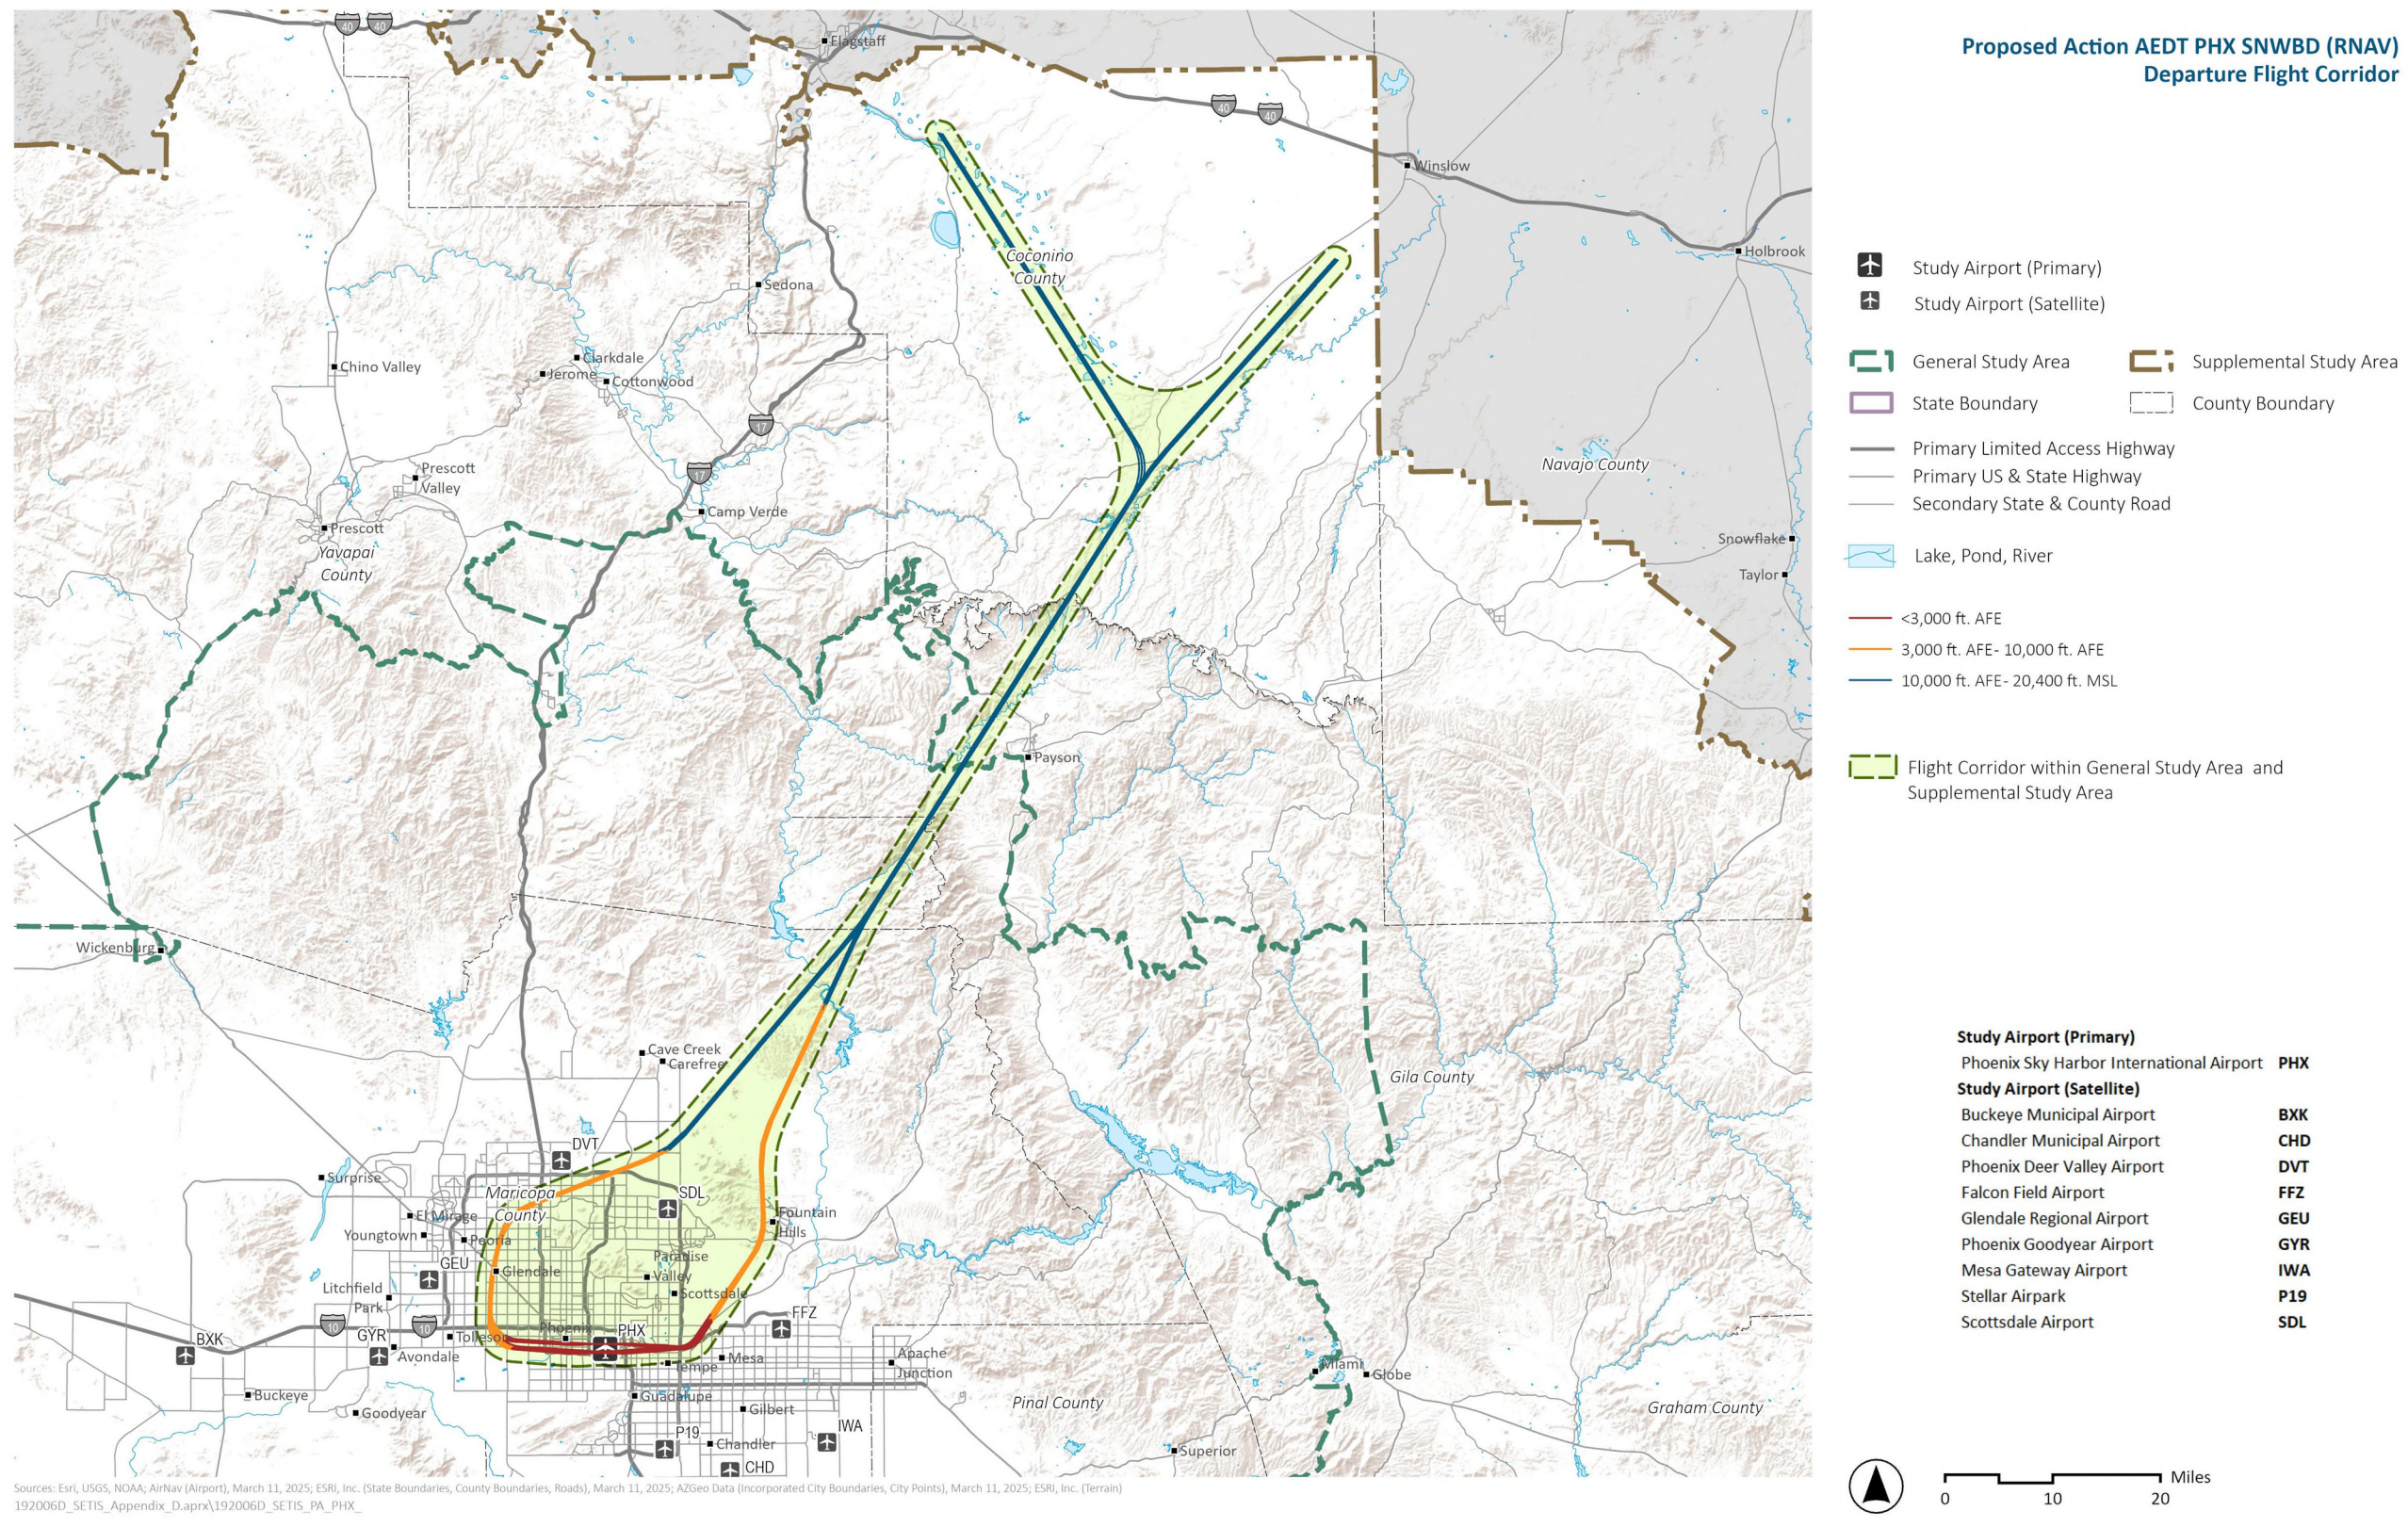

Exhibit I.1-19. Proposed Action AEDT PHX RZORT (RNAV) Departure Flight Corridor

Exhibit I.1-20. Proposed Action AEDT PHX SLOTZ (RNAV) Departure Flight Corridor

Exhibit I.1-21. Proposed Action AEDT PHX SNRIZ (RNAV) Departure Flight Corridor

Exhibit I.1-22. Proposed Action AEDT PHX SNWBD (RNAV) Departure Flight Corridor

Exhibit I.1-23. Proposed Action AEDT PHX SOHOT (RNAV) Departure Flight Corridor

Exhibit I.1-24. Proposed Action AEDT PHX Vector East Departure Flight Corridor

Exhibit I.1-25. Proposed Action AEDT PHX Vector North Departure Flight Corridor

Exhibit I.1-26. Proposed Action AEDT PHX Vector Northwest Departure Flight Corridor

Exhibit I.1-27. Proposed Action AEDT PHX Vector Southeast Departure Flight Corridor

Exhibit I.1-28. Proposed Action AEDT PHX VURDE (RNAV) Departure Flight Corridor

Exhibit I.1-29. Proposed Action AEDT PHX WHRSE (RNAV) Departure Flight Corridor

Exhibit I.1-30. Proposed Action AEDT Low Altitude RNAV Routes T-306 and T-327